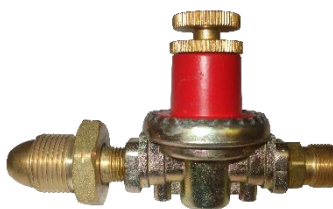

ACCESSORIES & SPARES

Ref	Inlet Pressure (bar)	Operating Pressure (bar)	Capacity (kg/hr)	Inlet	Outlet
R510	16	0.5-4	6	POL	3/8" LH Male
R504	16	0.5 -2	6	POL	3/8" LH Male