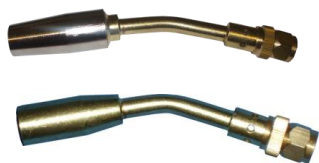

ACCESSORIES & SPARES

Ref	Burner (mm)	Neck (mm)	Connection
G921	17	75	M14 x 1 Female
G922	20	75	M14 x 1 Female