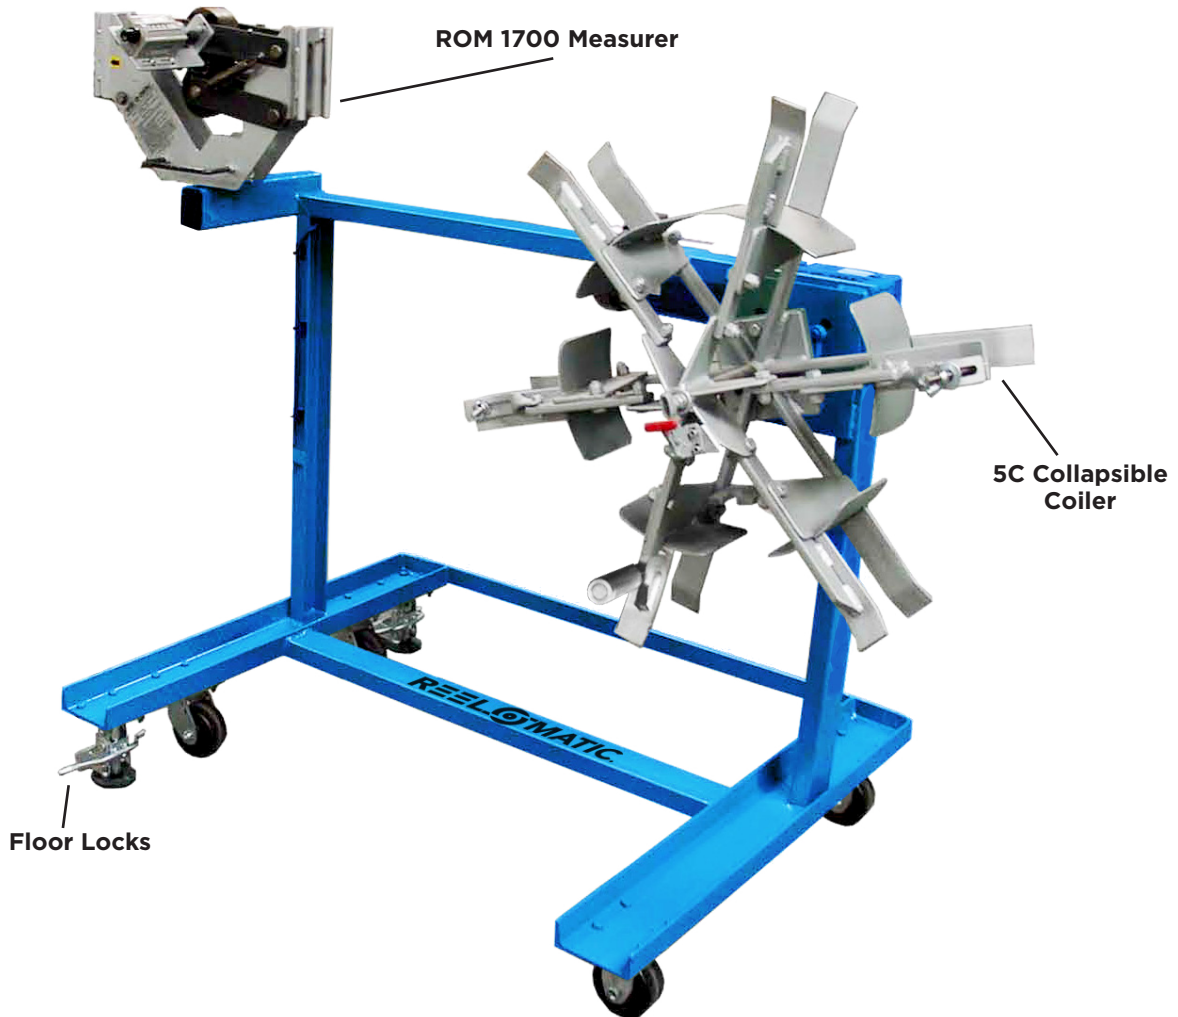

MANUAL MINI-PENTHOUSE

Mobile Coiling & Measuring Machine

Manually operated Measuring and Coiling System for flexible materials.

Standard Specifications

- 5C Collapsible Coiler - 5" Wide x 20" ID x 30" OD
- ROM 1700 Measurer 1/8" to 2" Capacity
- Floor Locks
- Anti-Backlash Clutch for Free Spinning Reverse Rotation and Forward Rotation