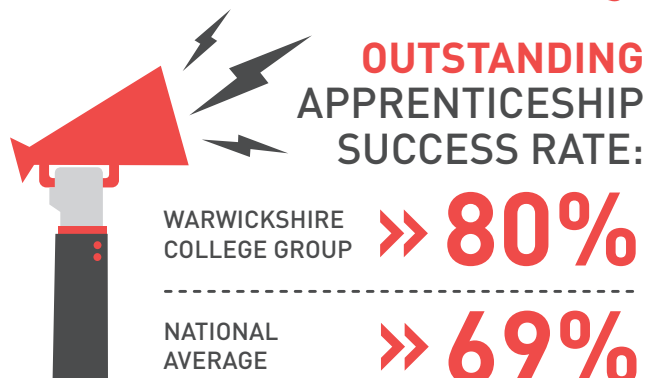

LEVEL OF STUDY