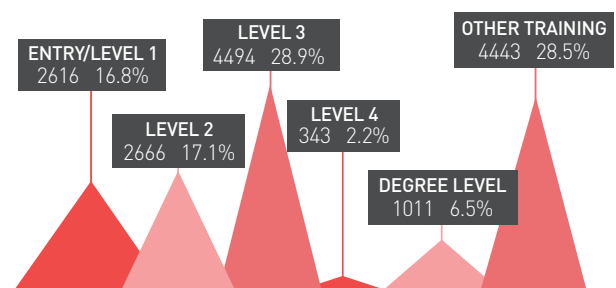

LEVEL OF STUDY