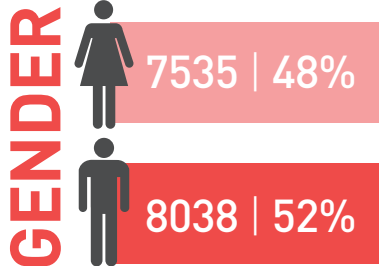

# STATS AND FIGURES

Students 15,573

**100%**  
PASS RATE  
IN ALL  
SUBJECTS  
AT RUGBY

**100%**  
PASS RATE  
IN 16  
SUBJECTS AT  
LEAMINGTON

## TYPE OF STUDY