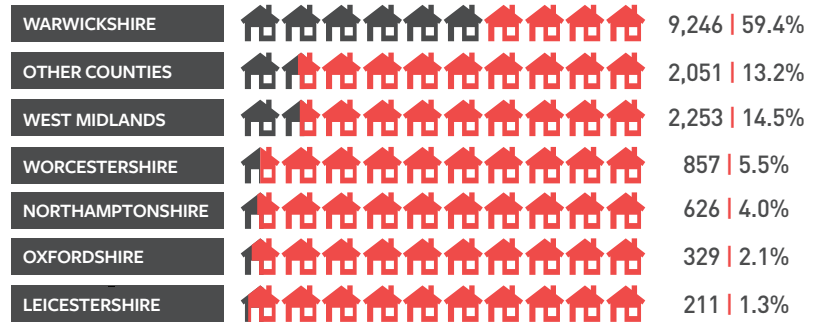

WHERE OUR STUDENTS LIVE

PERCENTAGE OF OUR STUDENTS...

that went directly into employment or further and higher education

AGRICULTURE, COUNTRYSIDE AND EQUINE
95%

CONSTRUCTION & ENGINEERING
94 PERCENT

COMPUTING & IT
99%

CARE AND EARLY YEARS
95%

VISUAL ARTS & PERFORMANCE
97%

SPORT AND PUBLIC SERVICES
97%

HORTICULTURE
92%

ANIMAL WELFARE & VETERINARY CARE
93%

HAIR AND BEAUTY
95%