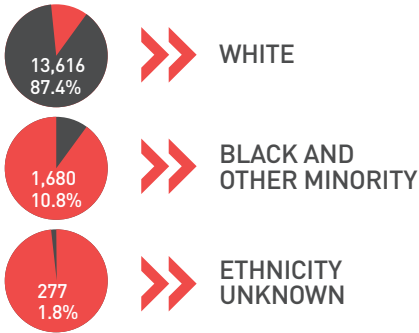

## TYPE OF STUDY

## LEVEL OF STUDY

**90%** OF STUDENTS SAY their tutors help them get the skills needed to get a job

**EMPLOYERS SCORED US 8.8/10**  
RECOMMENDING US TO ANOTHER EMPLOYER

## ETHNICITY