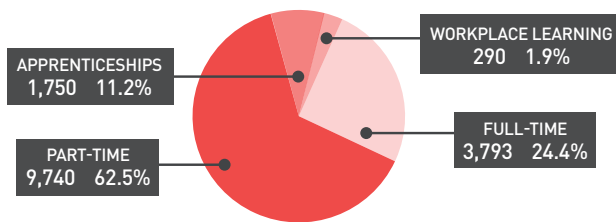

# STATS AND FIGURES

Students 15,573

**100%**  
PASS RATE  
IN ALL  
SUBJECTS  
AT RUGBY

**100%**  
PASS RATE  
IN 16  
SUBJECTS AT  
LEAMINGTON

## TYPE OF STUDY