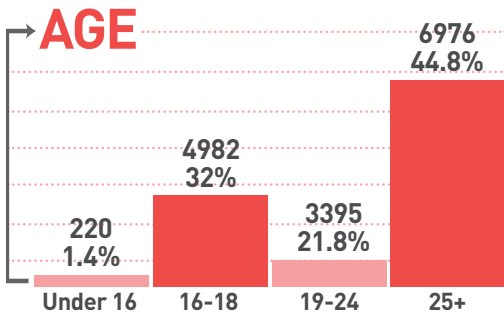

# STATS AND FIGURES

Students 15,573

**100%**  
PASS RATE  
IN ALL  
SUBJECTS  
AT RUGBY

**100%**  
PASS RATE  
IN 16  
SUBJECTS AT  
LEAMINGTON

## TYPE OF STUDY