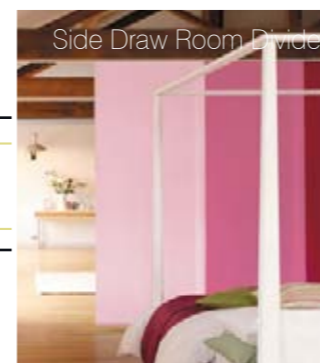

Side Draw Room Divider

Side Draw Room Divider