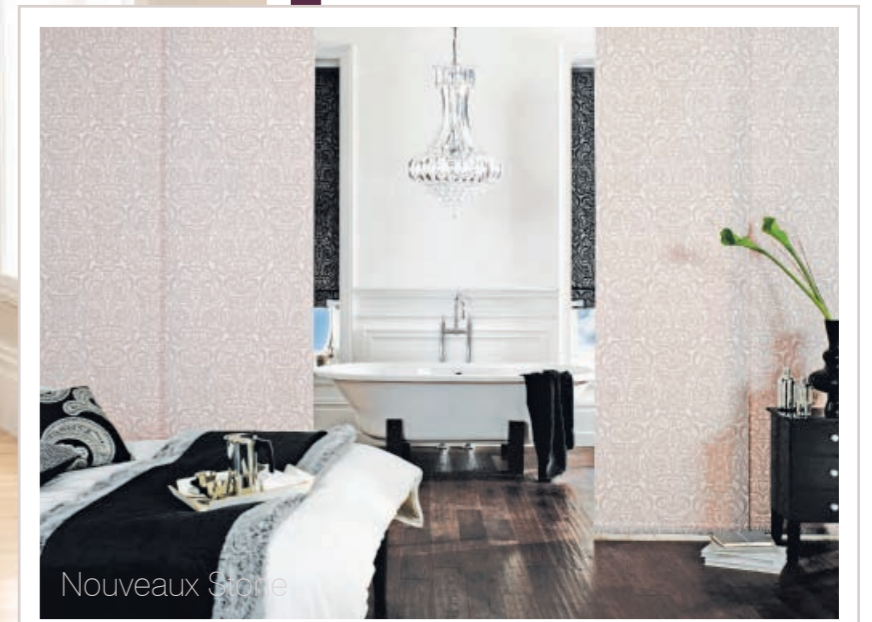

“Make a statement and enhance your home with fashionable room divider panel blinds”