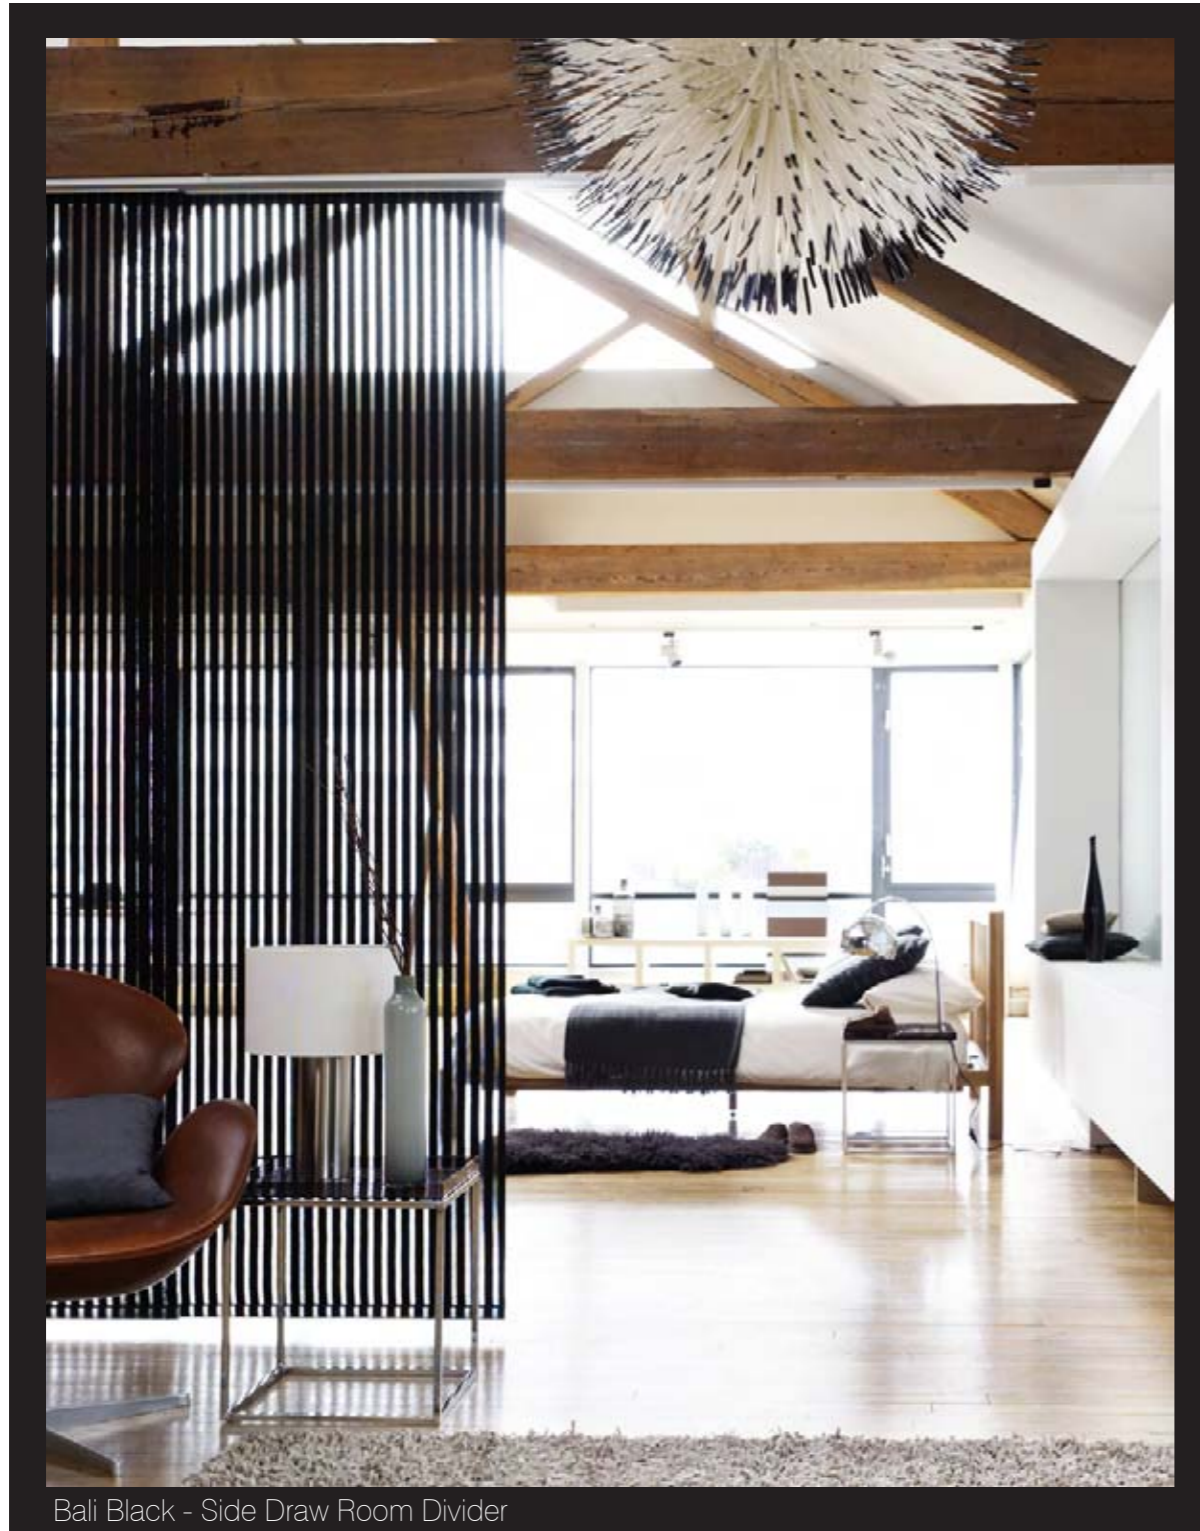

Imagine the possibilities...

Window Blinds