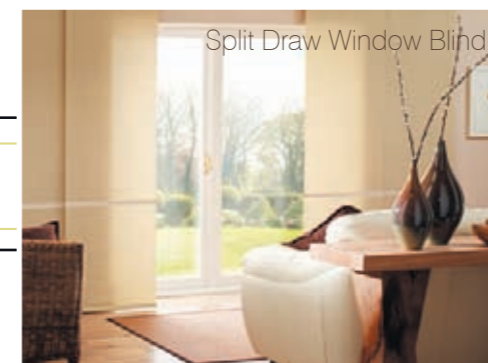

The panel blind provides an innovative shading solution for larger windows and patio doors that looks fabulous in both contemporary and traditional settings. It also looks stunning as a room divider that can be used to great effect in creating new living spaces within a modern home.

When open, the panels stack neatly behind one another allowing maximum light to enter the room. Sliding the panels into the closed position creates a unique fabric screen that provides light control and privacy.

* Figures based on a 3 bed single glazed detached home. Ask your window blind supplier for more details.

Transform your space for modern living

Split Draw Room Divider

Side Draw Window Blind

Side Draw Room Divider

Side Draw Room Divider

Split Draw Window Blind

Creative Spaces...

Damask Albany & Carnival Raven

The versatility of panel blinds creates a fantastic option when considering new blinds for your home. Whether it be a plain, pattern, print, grass effect or suede material, with such a multitude of styles you really will be spoilt for choice. A mixture of patterned and plain panel blinds makes an impressive, bold statement when used as window blinds or fashionable room dividers.