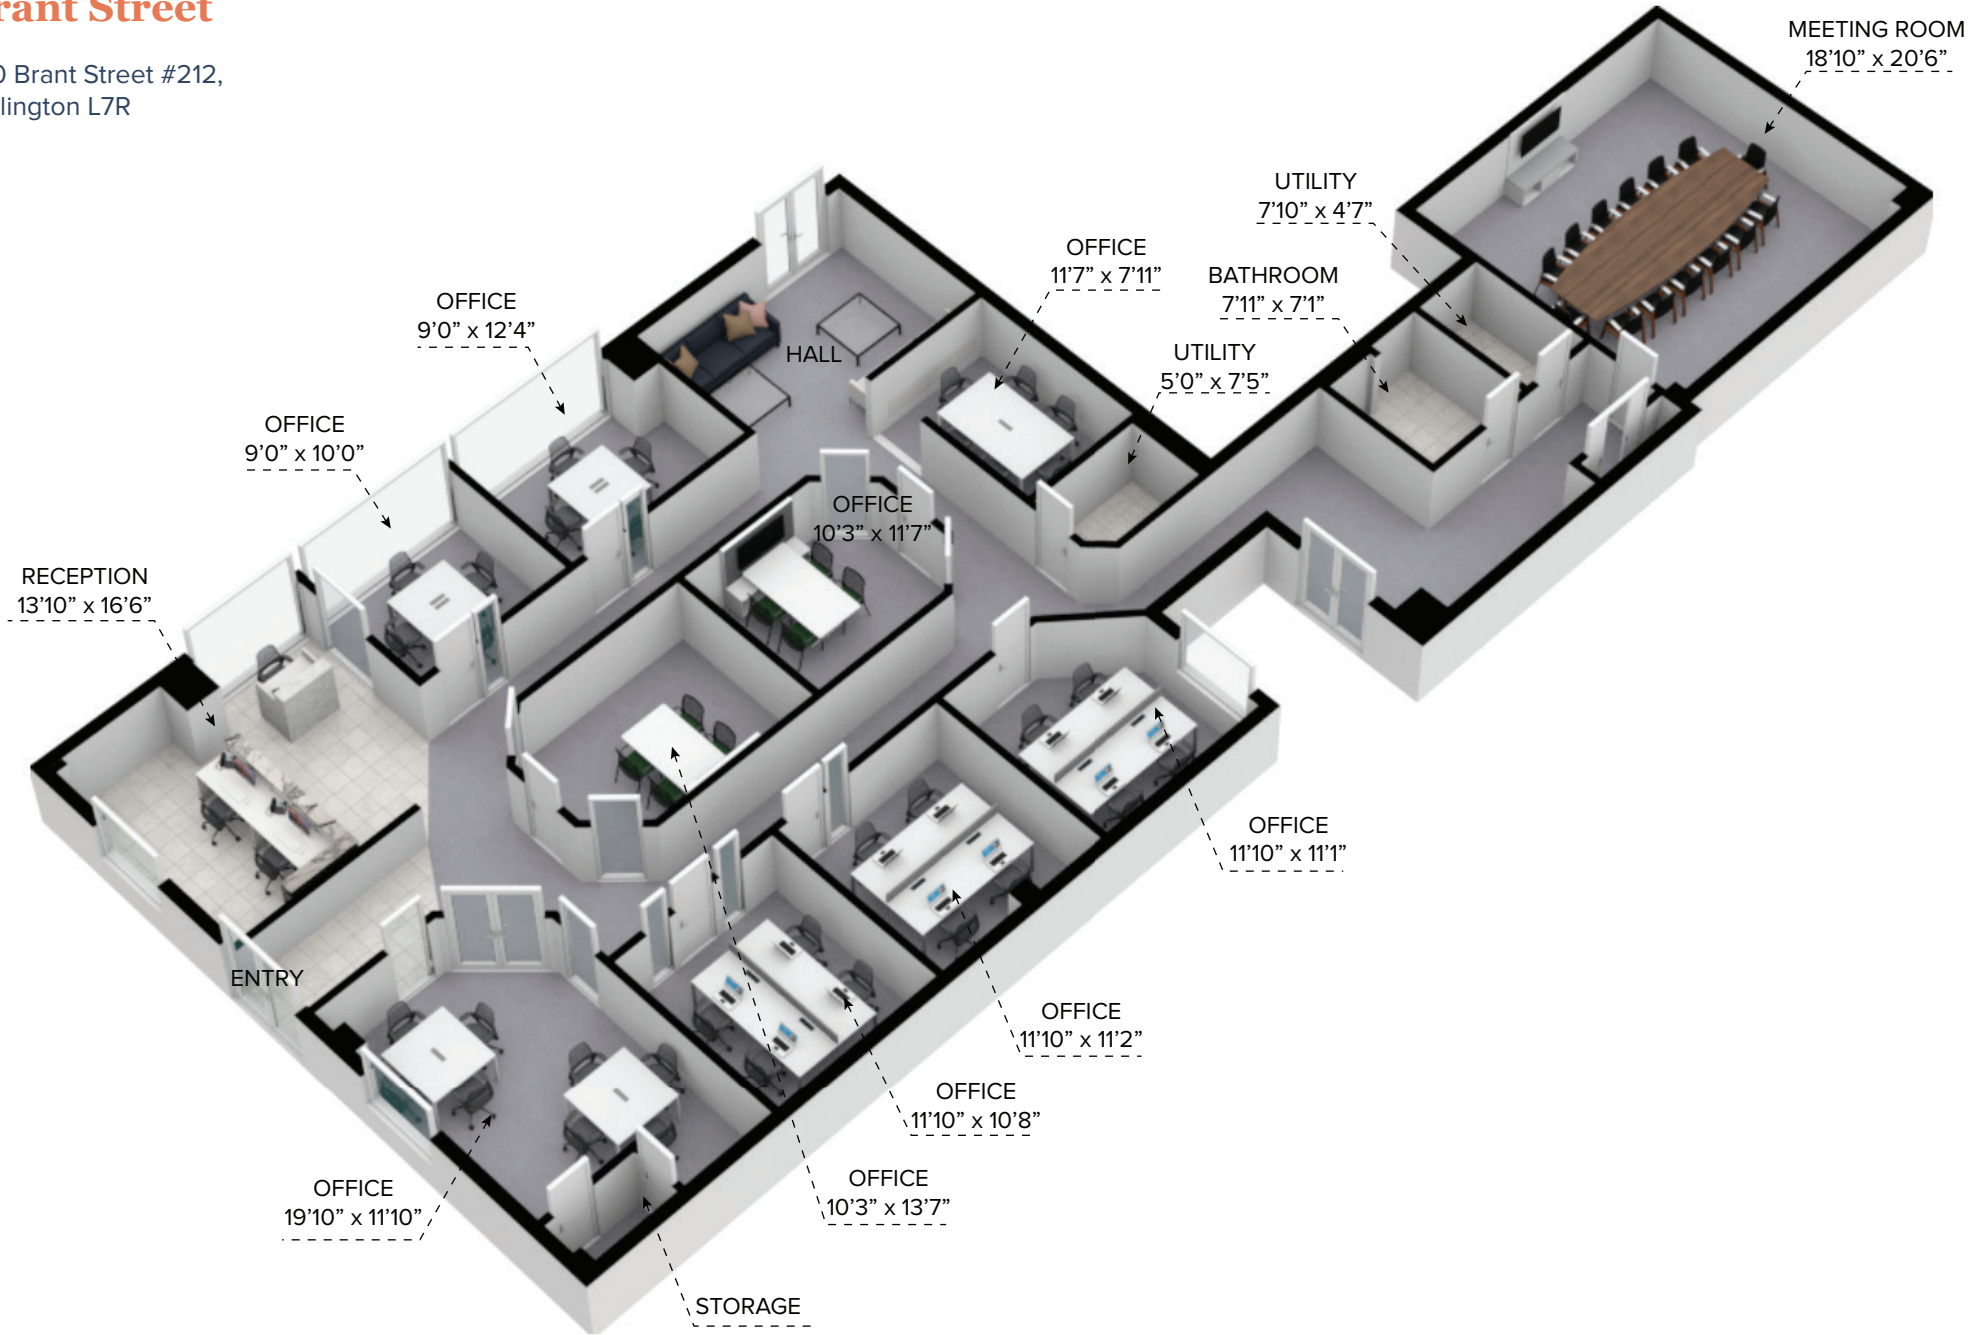

# Brant Street

460 Brant Street #212,  
Burlington L7R

3,263 sq.ft

CANADIAN APARTMENT  
PROPERTIES • REIT

# Brant Street

460 Brant Street #212,  
Burlington L7R

All dimensions are approximate and no responsibility is taken for any error, omission or misstatement. Size and specifications are subject to change without notice. This plan is for illustrative purposes only and should be used as such.