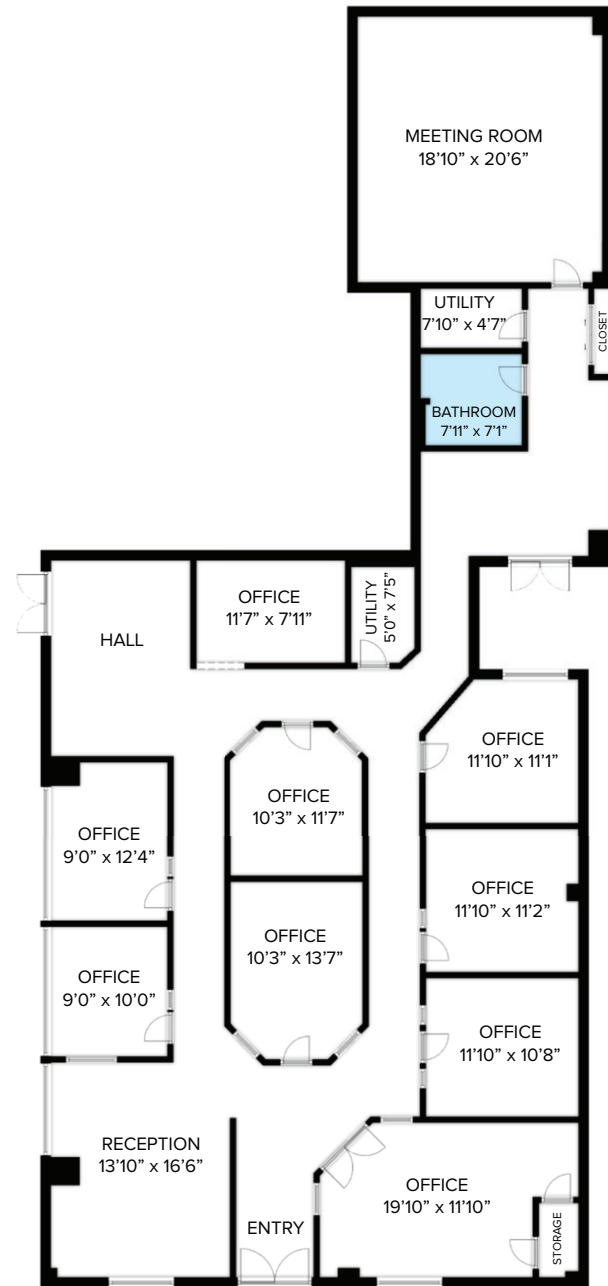

# Brant Street

460 Brant Street #212,  
Burlington L7R

3,263 sq.ft

CANADIAN APARTMENT  
PROPERTIES • REIT

# Brant Street

460 Brant Street #212,  
Burlington L7R

All dimensions are approximate and no responsibility is taken for any error, omission or misstatement. Size and specifications are subject to change without notice. This plan is for illustrative purposes only and should be used as such.

CANADIAN APARTMENT  
PROPERTIES • REIT

3,263 sq.ft