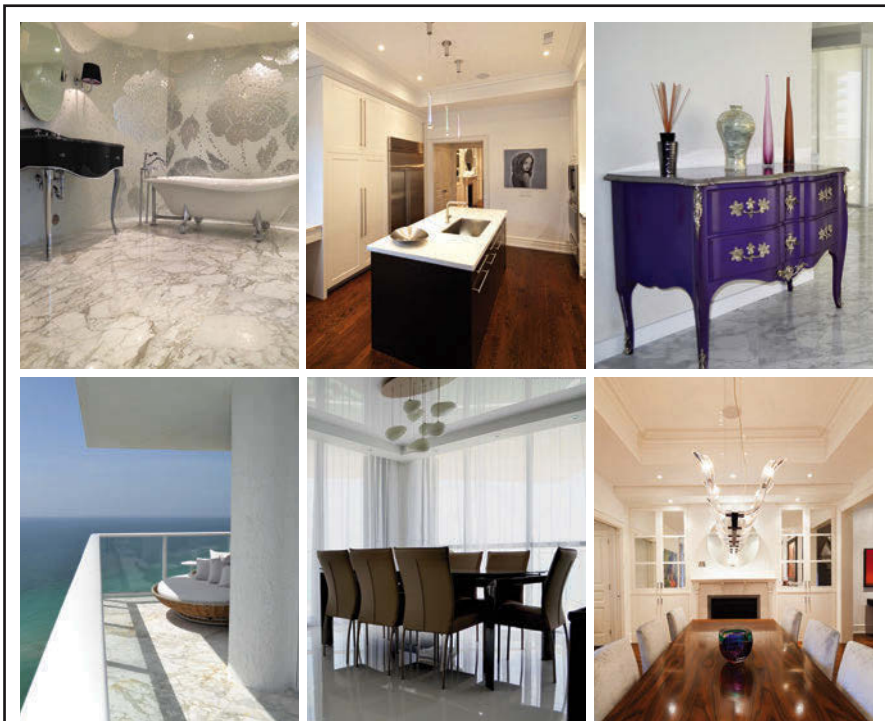

CONSTRUCTION SERVICES

CGC 1523361

**COMMERCIAL ■ RESIDENTIAL
ADDITIONS ■ TURN KEY RENOVATIONS**

**5881 NW 151st St., Suite 209,
Miami Lakes, FL 33014**

786.441.4818 www.rceconstruction.com

...continued on page 152