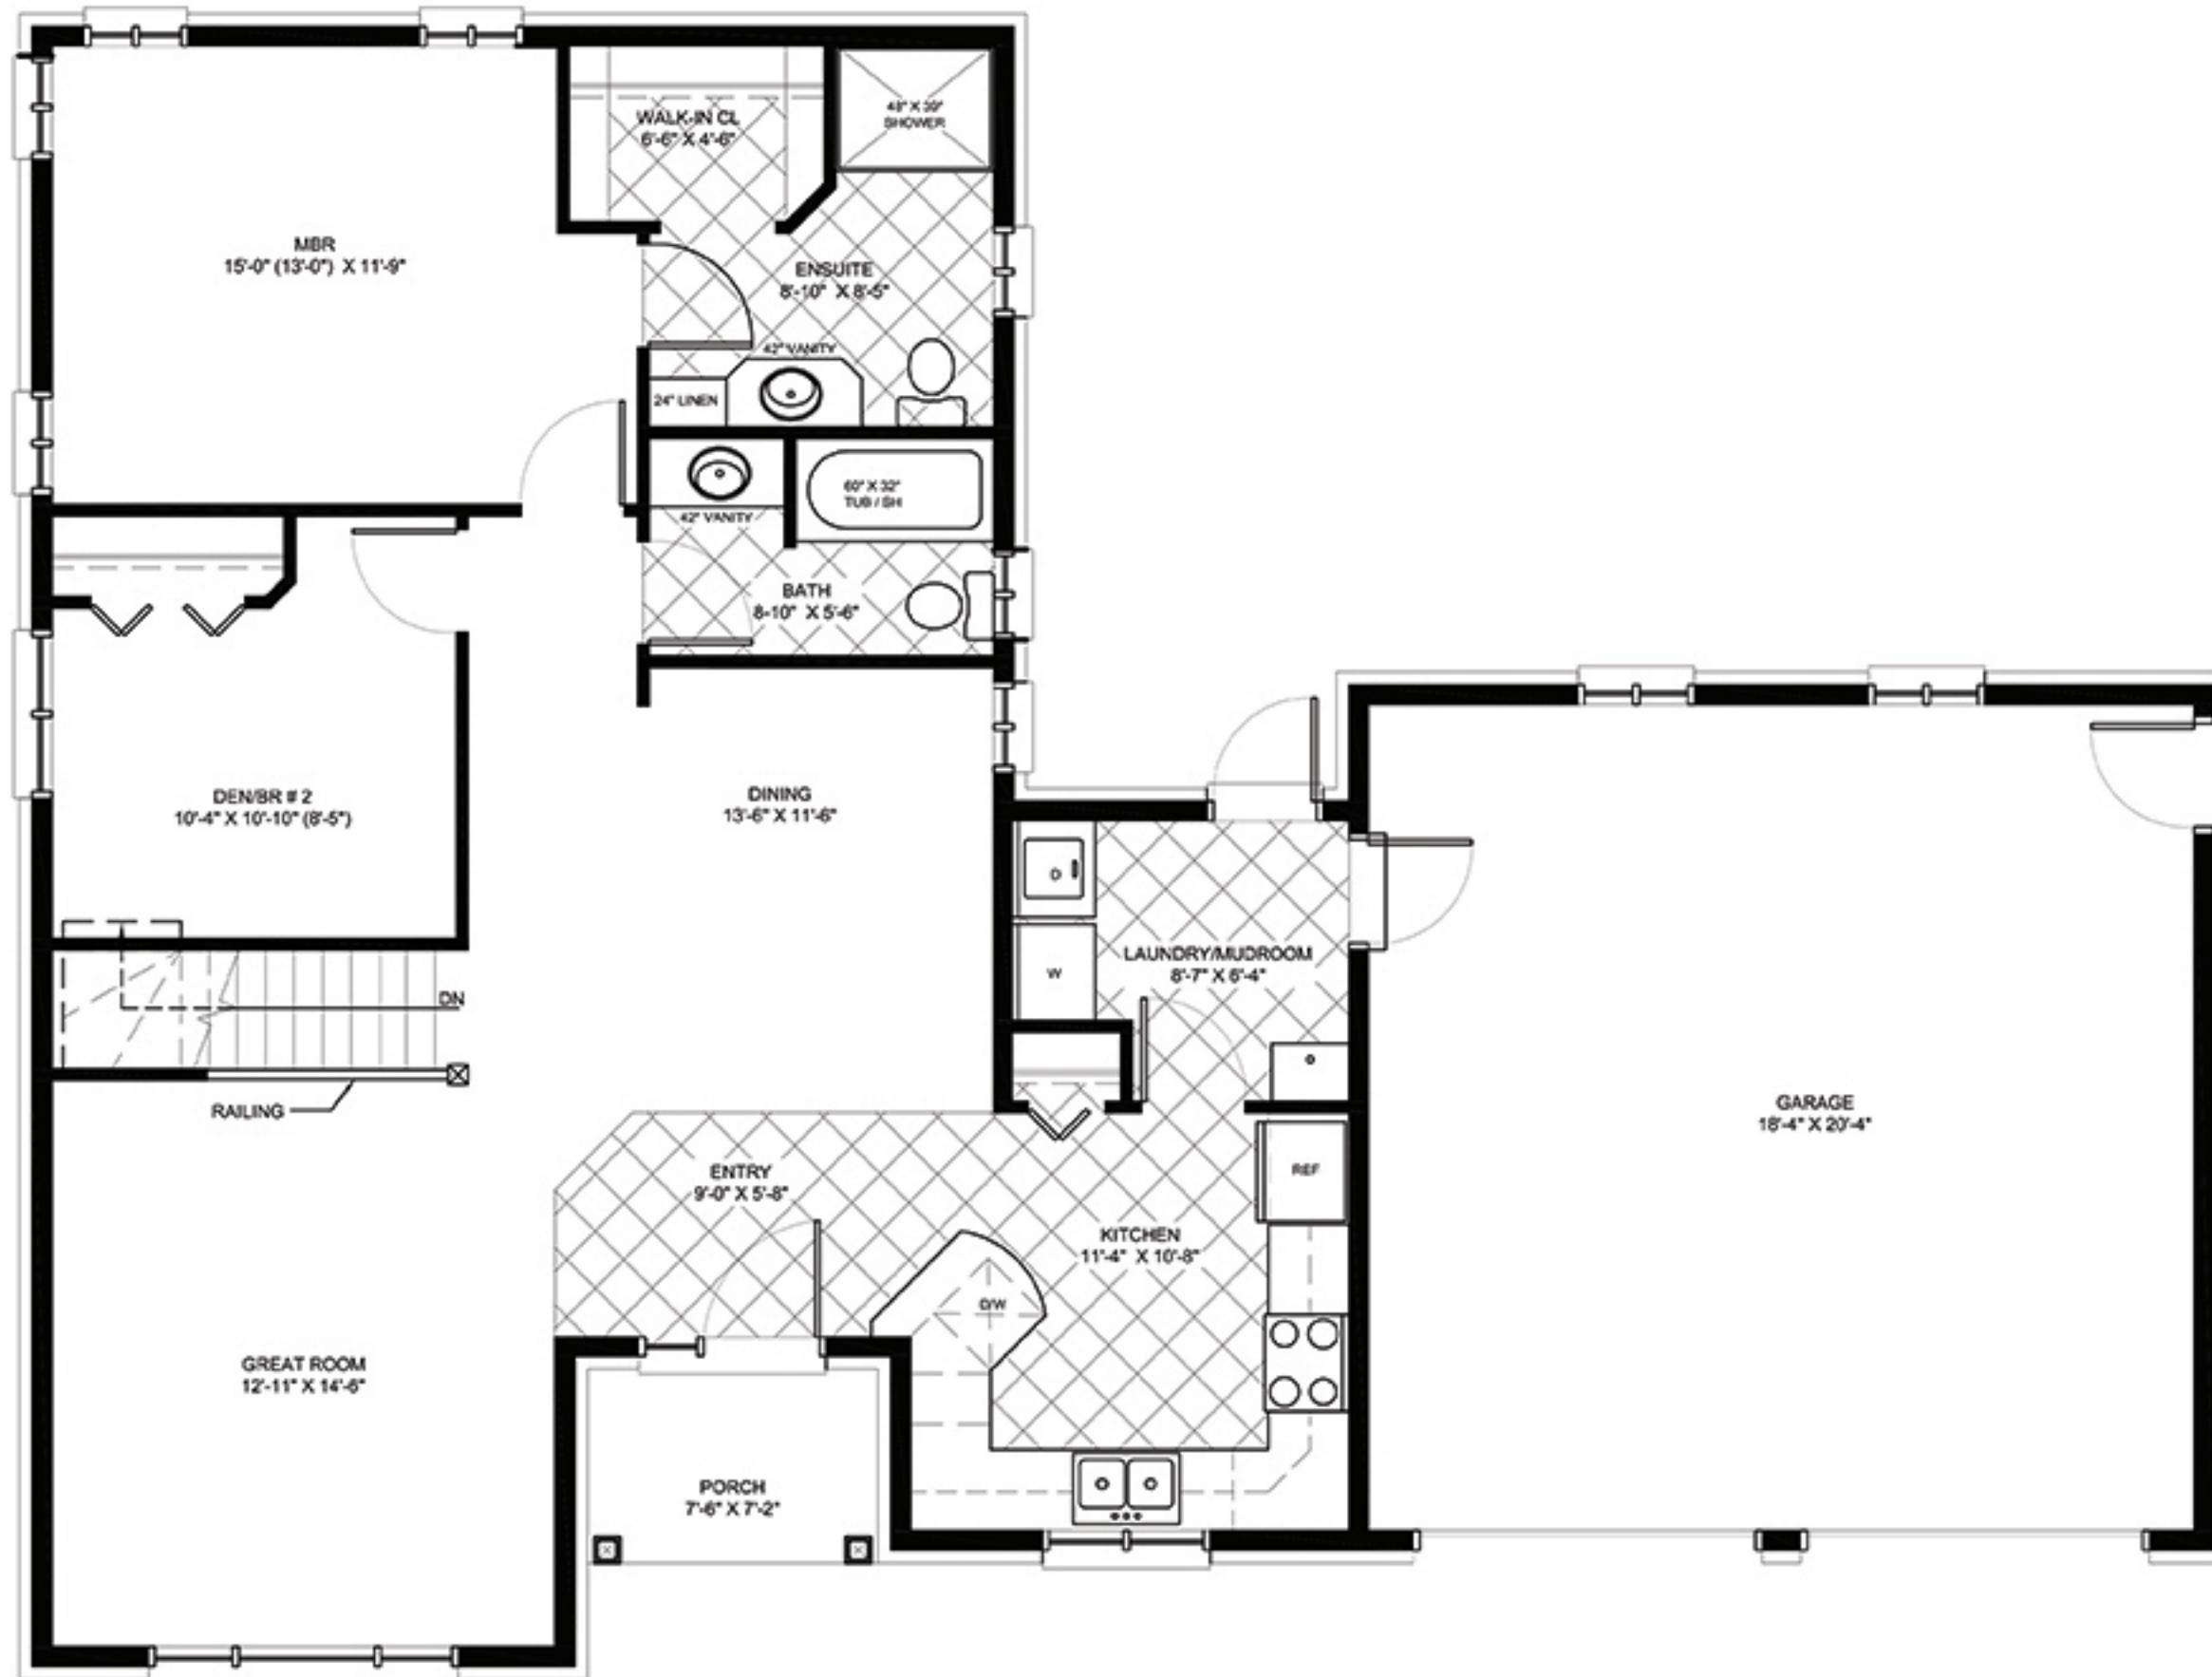

Elevation A

1176 Sq. Ft.

## The McINTOSH 2

Affordable luxury in Perth by  
McAdoo Construction Ltd