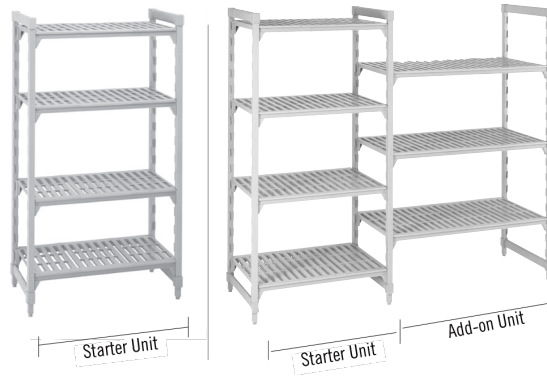

Posts define the height of the shelving unit and are measured with the leveling foot fully engaged.

Post for Stationary unit

STATIONARY UNIT

Post Connectors

Post connectors hold two posts together and define the width of the unit. They are made of polypropylene and provide excellent cross stabilization.

TOP

BOTTOM

Post Kit

Includes two Posts and a set of one top and one bottom Post Connector.

Post for Mobile Camshelving

Mobile Camshelving posts must be used to build mobile Camshelving units.

Post for Mobile unit

MOBILE UNIT

MOBILE UNIT

Castors

Available in standard for dry storage or premium for freezers, cold, or wet applications.

MAXIMIZE SPACE UTILIZATION

Starter Units

- Available in stationary or mobile units.
- Starter units ship complete with two post kits, traverses and shelf plates to build an entire unit.
- Spills clean quickly and easily, reducing the risk of cross-contamination.
- Camshelving® is weldless, so liquids and dirt cannot get inside crevices.

Add-On Units

- Add-On units ship complete with one post kit, traverses and shelf plates to attach to an adjoining unit.
- The traverses on both the first and second unit share the middle post.
- No add-on clips or S-hooks required.
- There is no loss of weight bearing capacity when built in a straight line.