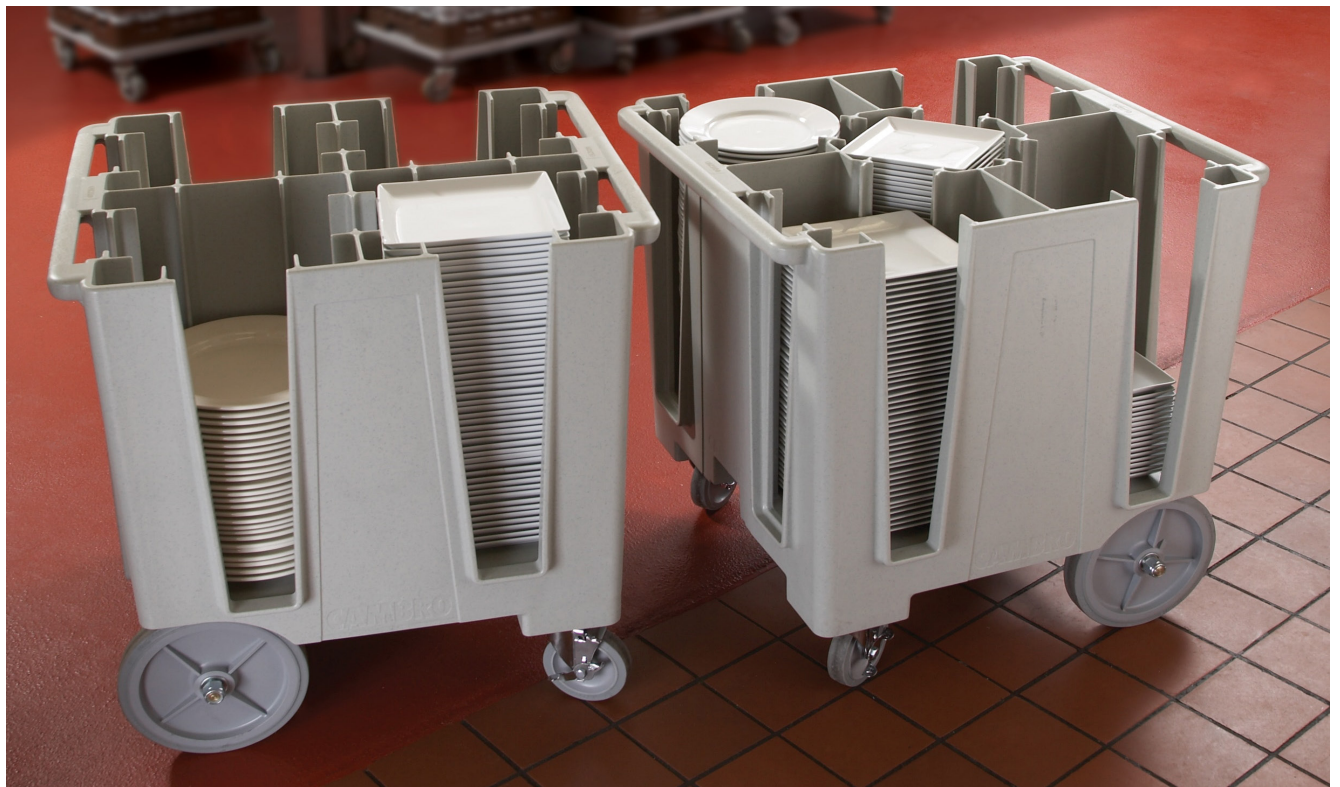

Product Code	Dimension	Colour
06-006-00006	83 x 60 x 81cm	Dark Brown

Product Code	Dimension	Colour
06-006-00007(XX)	73 x 60.5 x 81.5cm	Dark Brown
06-006-00008	73 x 60.5 x 81.5cm	Granite Gray

Product Code	Dimension	Colour
06-006-00011	78 x 69 x 81cm	Dark Brown
06-006-00012	78 x 69 x 81cm	Speckled Gray

Product Code	Dimension	Colour
06-006-00009	78 x 69 x 81cm	Dark Brown
06-006-00010(XX)	78 x 69 x 81cm	Black

Product Code	Dimension	Colour
06-006-00005	83 x 70 x 81.5cm	Dark Brown