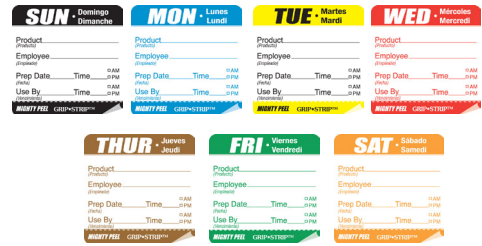

DOT-IT Food Labels Dissolve-It (Triangle)

Product Code	Dimension	Capacity	Text
06-005-00027	5 x 5cm	500/roll	Sunday
06-005-00028	5 x 5cm	500/roll	Monday
06-005-00029	5 x 5cm	500/roll	Tuesday
06-005-00030	5 x 5cm	500/roll	Wednesday
06-005-00031	5 x 5cm	500/roll	Thursday
06-005-00032	5 x 5cm	500/roll	Friday
06-005-00033	5 x 5cm	500/roll	Saturday