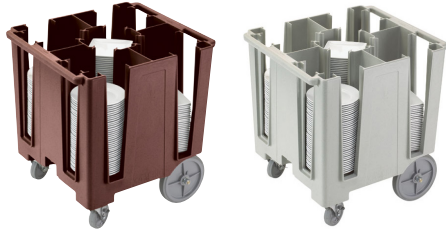

CAMBRO Dish Caddy (Fit 9.5" Plate)

Product Code	Dimension	Colour
06-006-00011	78 x 69 x 81cm	Dark Brown
06-006-00012	78 x 69 x 81cm	Speckled Gray