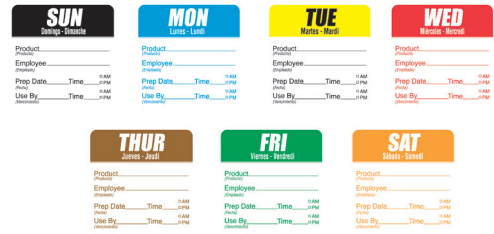

DOT-IT Food Labels Dissolve-It (Triangle)

Product Code	Dimension	Capacity	Text
06-005-00013	5 x 5cm	250/roll	Sunday
06-005-00014	5 x 5cm	250/roll	Monday
06-005-00015	5 x 5cm	250/roll	Tuesday
06-005-00016	5 x 5cm	250/roll	Wednesday
06-005-00017	5 x 5cm	250/roll	Thursday
06-005-00018	5 x 5cm	250/roll	Friday
06-005-00019	5 x 5cm	250/roll	Saturday