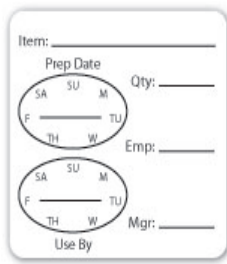

DOT-IT Day Clock Calendar Label Dissolve-It

Product Code	Dimension	Capacity
06-005-00034	5.1 x 5.1cm	250/roll