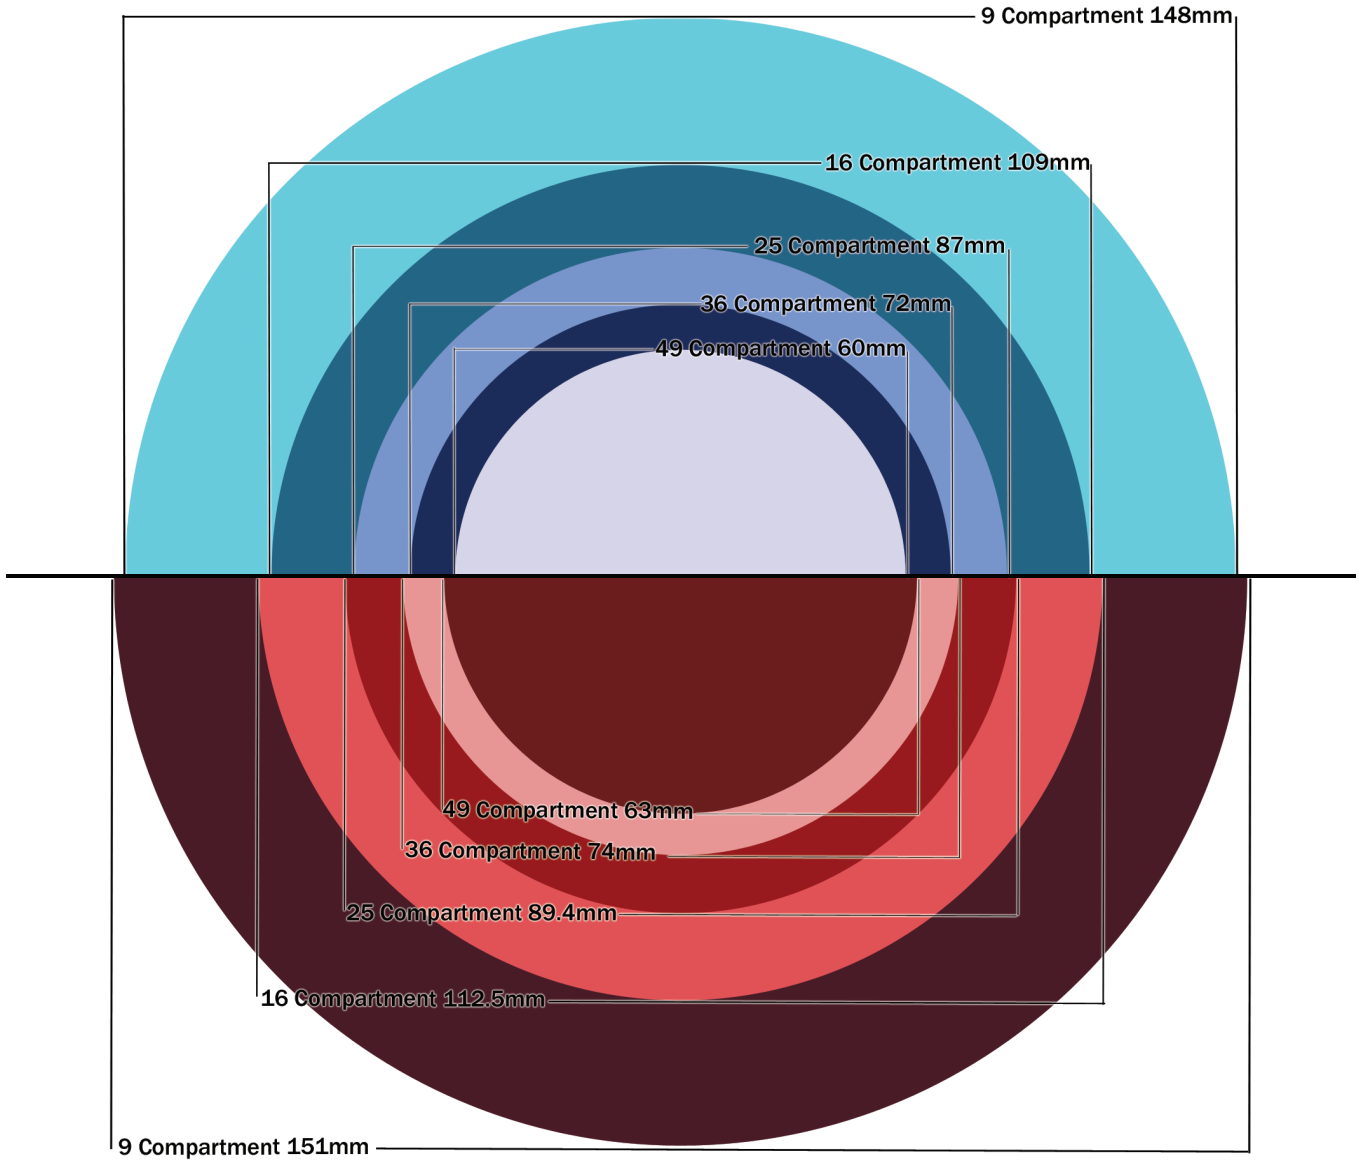

Rack Size Chart

Cambro

Goldplas

CAMBRO Glass Rack (50 x 25cm)

No. of Compartments	Base Rack	Half Size Open Extender	Full Drop Extender	Half Drop Extender	Dolly w/o Handle	Dolly w/ Handle
8 (W10.5cm)			06-006-00157(XX)	06-006-00158(XX)		
10 (W8.8cm)	06-006-00051	06-006-00204(XX)	06-006-00054(XX)	06-006-00055(XX)	06-006-00047	06-006-00048
17 (W7.4cm)			06-006-00085(XX)	06-006-00086(XX)