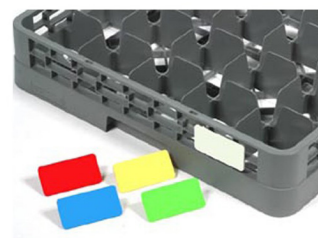

UNICA Rack Clip Tag

Product Code	Colour	Capacity
06-006-00293(XX)	Blue	50pc/pkt
06-006-00294(XX)	Green	50pc/pkt
06-006-00295(XX)	Red	50pc/pkt
06-006-00296(XX)	White	50pc/pkt
06-006-00297(XX)	Yellow	50pc/pkt

Tags can be easily clipped on to all base racks for users to identify the items in each rack.