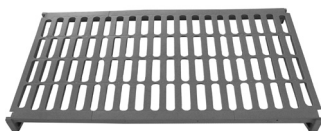

JIWIN Shelf Plate Kit with Vented Shelf Plates

Product Code	Dimension
06-001-00325(XX)	36" x 14"
06-001-00326(XX)	36" x 18"
06-001-00327(XX)	36" x 21"
06-001-00328(XX)	36" x 24"
06-001-00329(XX)	42" x 18"
06-001-00330(XX)	42" x 21"
06-001-00331(XX)	42" x 24"

Product Code	Dimension
06-001-00332(XX)	48" x 14"
06-001-00333(XX)	48" x 18"
06-001-00334(XX)	48" x 21"
06-001-00335(XX)	48" x 24"
06-001-00336(XX)	54" x 18"
06-001-00337(XX)	54" x 21"
06-001-00338(XX)	54" x 24"

Product Code	Dimension
06-001-00339(XX)	60" x 14"
06-001-00340(XX)	60" x 18"
06-001-00341(XX)	60" x 21"
06-001-00342(XX)	60" x 24"
06-001-00378(XX)	72" x 21"
06-001-00379(XX)	72" x 24"