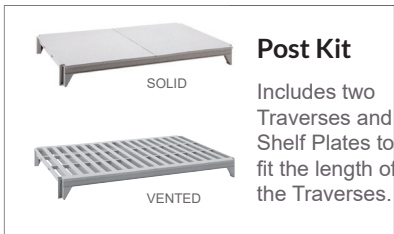

Traverses have a steel core with a polypropylene exterior to provide strength and durability. Traverses connect to the post by sliding on to the dovetail on the post.

Two traverses are needed to build one shelf, and they define the length of the unit.

Shelf Plates

Shelf Plates are made of polypropylene. Dishwasher safe.

SOLID

VENTED

Post Kit

Includes two Traverses and Shelf Plates to fit the length of the Traverses.

Posts For Stationary Unit

Posts have a steel core with polypropylene exterior to provide strength and durability.

Posts define the height of the shelving unit and are measured with the leveling foot fully engaged.

Post for Stationary unit

STATIONARY UNIT

Post Connectors

Post connectors hold two posts together and define the width of the unit. They are made of polypropylene and provide excellent cross stabilization.