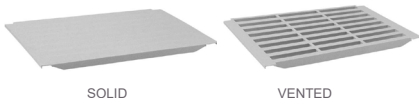

COMPONENTS

Camshelving is a modular system that allows the flexibility to assemble shelving to fit any size area. The key components, including posts, post connectors, traverses and shelf plates, are available in a variety of sizes.

Traverses have a steel core with a polypropylene exterior to provide strength and durability. Traverses connect to the post by sliding on to the dovetail on the post.

Two traverses are needed to build one shelf, and they define the length of the unit.

Shelf Plates

Shelf Plates are made of polypropylene. Dishwasher safe.

SOLID

VENTED

Post Kit

Includes two Traverses and Shelf Plates to fit the length of the Traverses.

Posts For Stationary Unit

Posts have a steel core with polypropylene exterior to provide strength and durability.

Posts define the height of the shelving unit and are measured with the leveling foot fully engaged.

Post for Stationary unit

STATIONARY UNIT

Post Connectors

Post connectors hold two posts together and define the width of the unit. They are made of polypropylene and provide excellent cross stabilization.