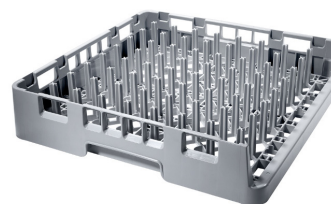

Product Code	Colour
06-006-00224	Gray

CAMBRO Half Flatware Rack

Product Code	Colour
06-006-00035	Soft Gray

CAMBRO Cup Keeper (Regal)

Product Code	Dimension	Colour
06-006-00205(XX)	14" x 18"	Beige

GOLDPLAS Open Tray Rack