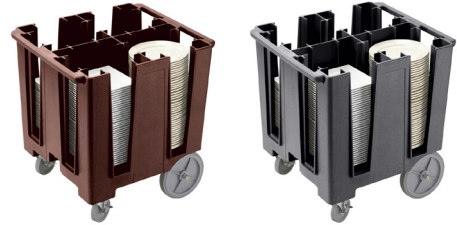

CAMBRO Dish Caddy (Fit 11.25" Plate)

Product Code	Dimension	Colour
06-006-00009	78 x 69 x 81cm	Dark Brown
06-006-00010(XX)	78 x 69 x 81cm	Black