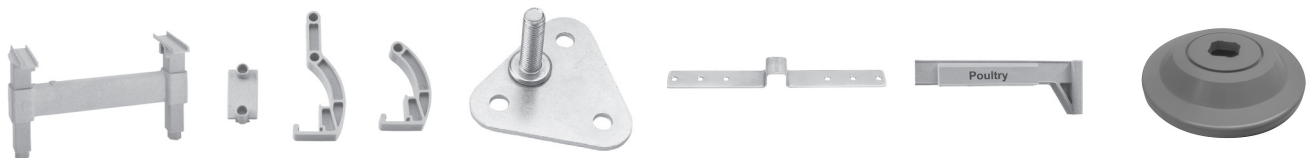

Traverses have a steel core with a polypropylene exterior to provide strength and durability. Traverses connect to the post by sliding on to the dovetail on the post.

Two traverses are needed to build one shelf, and they define the length of the unit.

- Attaches a basic unit to a second unit at a 90° angle or to form a U shape.
- A set of corner connectors are needed for each shelf.

Mobile Units

- Mobile Camshelving units are built by using posts for mobile carts and inserting casters.
- Mobile units are not designed to serve as transport carts.

Mobile unit shown with optional fencing.

Accessories

Dunnage Stand	Fence System	Seismic Foot	Wall Fastener	Identification Tag	Donut Bumper
<ul style="list-style-type: none"> • Increases weight bearing capacity to 454 kg on the bottom shelf. • Recommended for units 1380 mm or longer. 	<ul style="list-style-type: none"> • Prevents stored items from falling off shelving units. • Ideal for mobile shelving. 	<ul style="list-style-type: none"> • Bolts a post to the floor for a more stable base. • Screws not included. 	<ul style="list-style-type: none"> • Fastens a unit to a wall as a safety precaution. • Screws not included. 	<ul style="list-style-type: none"> • Easily clips onto traverses to identify stored items. • Made of PVC. • Includes 12 HACCP labels. 	<ul style="list-style-type: none"> • Protects mobile Camshelving. • 90 mm Bumper.