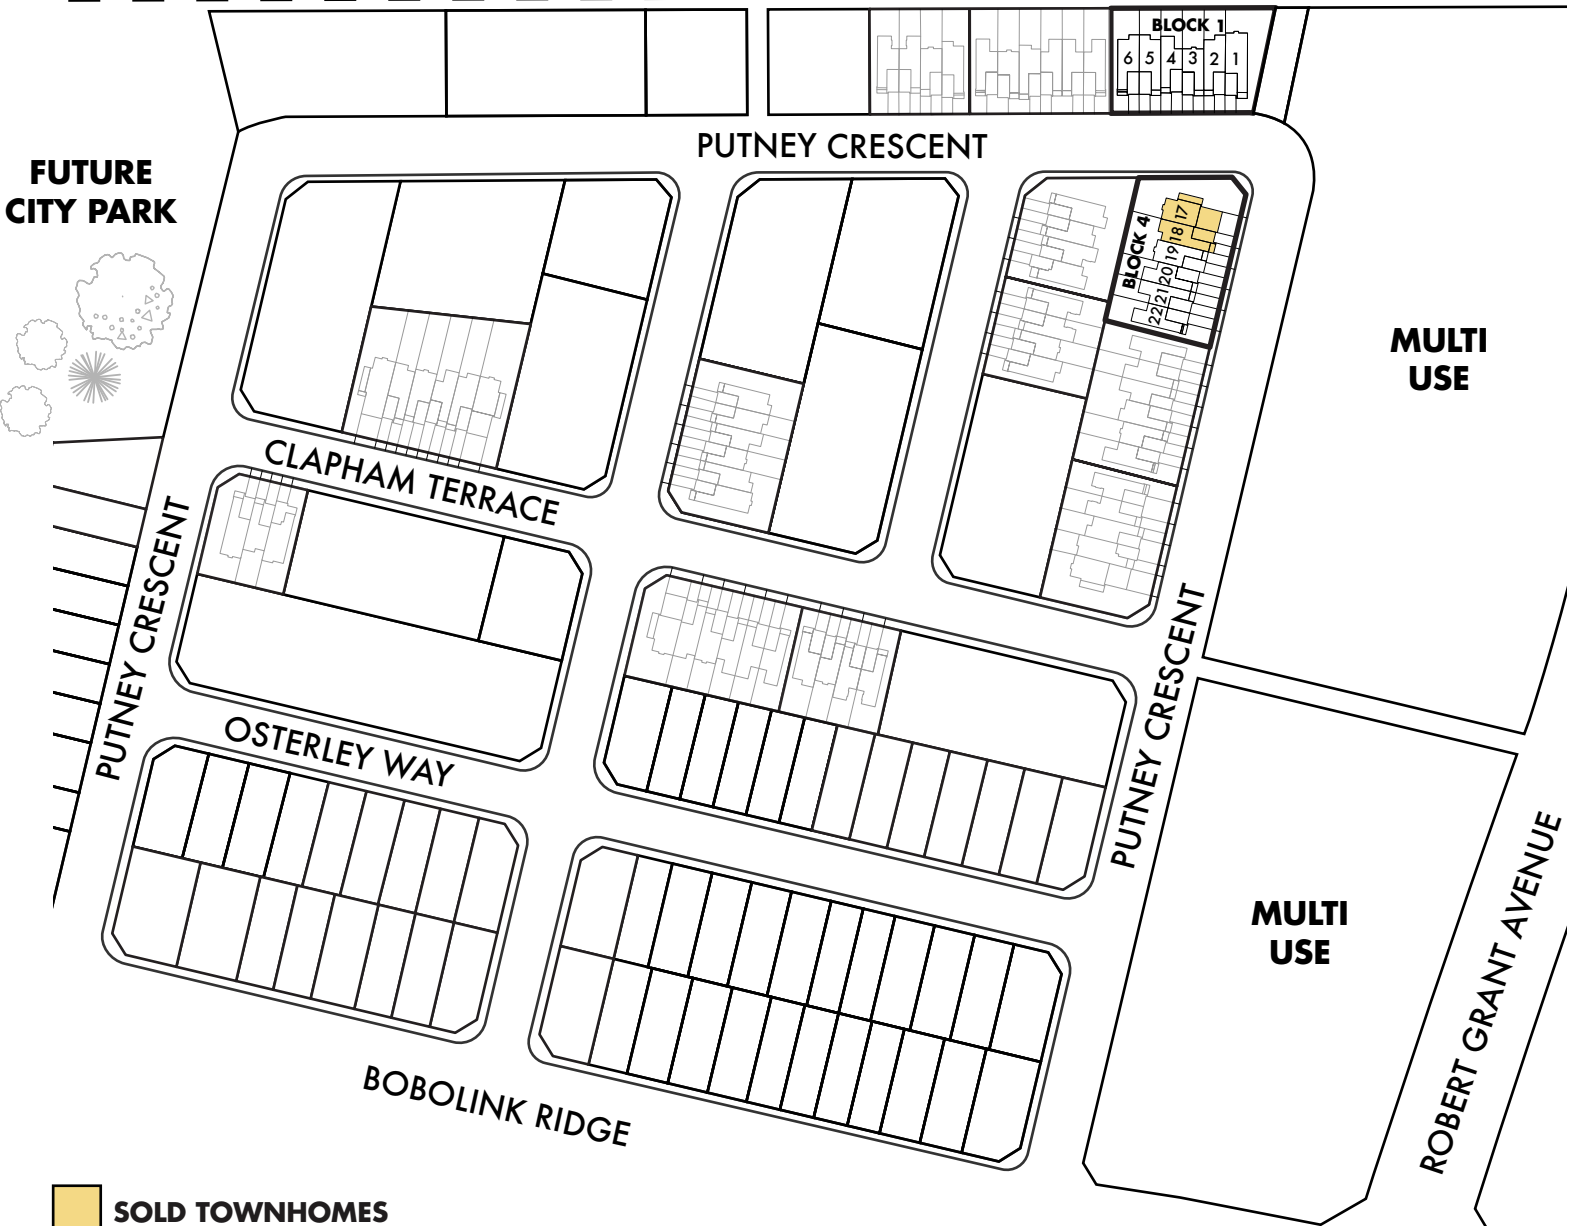

WESTWOOD

PHASE 1 TOWNHOMES

**HYDRO
CORRIDOR**

 **SOLD TOWNHOMES**

EFFECTIVE: September 29, 2018
 PRINTED: November 23, 2018

613 435 1183
fernbank@richcraft.com

Lot premiums apply on certain lots.
 Subject to change without notice E.&O.E
 Model restrictions apply. See sales rep for details.