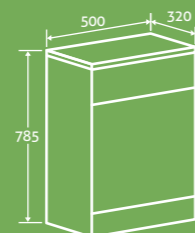

Dijon WC Unit

H 785 x W 500 x D 320

- Including concealed cistern
- Toilet not included

69458 **£256**