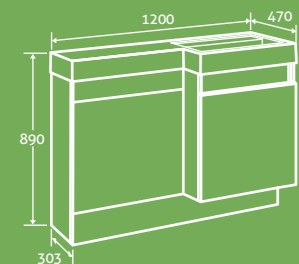

- 2 YEAR GUARANTEE
- SOFT CLOSING DRAWERS
- HIDDEN DRAWER INSIDE
- COMPOSITE RESIN BASIN

Avenue Solid Front Bath Panels in Dark Oak

1800/1700/1600/1500

- All front panels are supplied 1800mm but can be cut to size

13357 **£157**

End Panels

800/750/700

- All end panels are supplied 800mm but can be cut to size

700 13358 **£95**

- 2 YEAR GUARANTEE
- HIDDEN DRAWER INSIDE
- SOFT CLOSING DRAWERS
- COMPOSITE RESIN BASIN

Avenue Solid Front Bath Panels in Dark Oak

1800/1700/1600/1500

- All front panels are supplied 1800mm but can be cut to size

13357 **£157**

End Panels

800/750/700

- All end panels are supplied 800mm but can be cut to size

700 13358 **£95**

furniture

airshire

Airshire Vanity & WC Unit

2

H 890 x W 1200 x D 470

- Including composite resin basin & cistern
- Toilet not included
- Double soft close drawers, hidden drawer inside
- Available right and left hand, right hand shown

Gloss White LH 15434, RH 15435
Dark Oak LH 15432, RH 15433

£806

Vanity & WC Unit Package*

- Airshire Vanity & WC Unit **£806**
- Epernay Back to Wall Pan & Seat 15383 **£294**
- Nero Basin Mixer 12778 **£114**

All this for only £1214

*Mirror not included.

More matching Bath Panels on page 121

Finishes

- SOFT CLOSING DRAWERS
- HIDDEN DRAWER INSIDE
- COMPOSITE RESIN BASIN

dorset

Dorset Vanity & WC Unit

2

H 890 x W 900 x D 400

- Including composite resin basin & cistern
- Toilet not included
- Double soft close drawers, hidden drawer inside
- Available right and left hand, right hand shown

Gloss White LH 15436, RH 15437
Dark Oak LH 15438, RH 15439

£718

Vanity & WC Unit Package*

- Dorset Vanity & WC Unit **£718**
- Epernay Back to Wall Pan & Seat 15383 **£294**
- Nero Basin Mixer 12778 **£114**

All this for only £1126

*Mirror not included.

More matching Bath Panels on page 121

Finishes

- SOFT CLOSING DRAWERS
- HIDDEN DRAWER INSIDE
- COMPOSITE RESIN BASIN