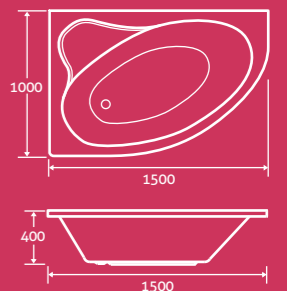

Yara Acrylic Offset Corner Bath

25

– Available left & right hand, left hand shown

Standard Acrylic

- 1500 x 1000 LH 59604, RH 59605 **£465**

- Bath Panel 59606 **£134**

Add a Revive whirlpool system from **£596**, see page 113