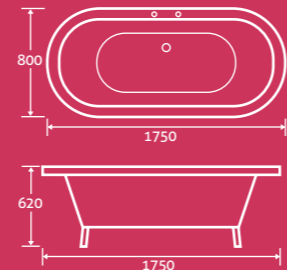

lavado

- Double skin acrylic
- Including waste

1700 x 790 12542 **£1512**

bagni

- Double skin acrylic
- Including waste

1670 x 785 15420 **£1072**

izumi

- Double skin acrylic
- Including waste

1500 x 740 14951 **£1512**
1730 x 780 14950 **£1640**

medford

- Double skin acrylic
- On chrome feet

1780 x 800 15457 **£691**

Waste 12618 **£45**

nova

- Double skin acrylic
- Including waste

1485 x 790 21731 **£1113**
1675 x 780 21732 **£1172**