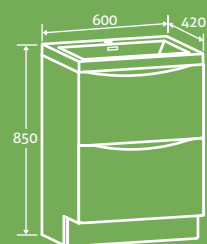

envy floor standing

Envy 600 Floor Standing Vanity Unit

H 850 x W 600 x D 420

- Price excludes basin
- Soft close drawers

£353

Grey Elm 17883, Gloss White 17881, Light Oak 17886, Rosewood 69516

Light Oak

Envy 900 Floor Standing Vanity Unit

H 850 x W 900 x D 480

- Price excludes basin
- Soft close drawers

£390