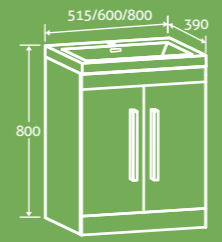

SOFT
CLOSING
DOORS

CHOICE
OF BASIN

Nala Basin Options

Ceramic Basin

515 17019 **£95**

600 17020 **£114**

800 17021 **£157**