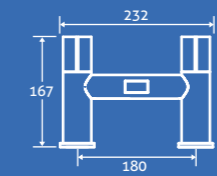

Pascal Deck Mounted 4 Hole Bath Shower Mixer

0.5 bar min.
- Including handset, hose & bracket

69303 **£319**

Pascal Bath Shower Mixer

0.5 bar min.
- Including handset, hose and bracket

69304 **£235**

pascal

Pascal Basin Mono

0.3 bar min.
- Including click clack waste

69301 **£179**

Pascal Tall Basin Mono

0.3 bar min.

69302 **£209**

Pascal Bath Filler

0.5 bar min.

69305 **£220**

Pascal Wall Mounted Basin Mixer

0.3 bar min.

69306 **£199**