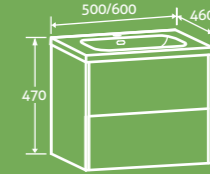

– Including composite resin basin
– Push open, soft close drawers

H 470 x W 500 x D 460 **£537**
Matt White 63804, Grey Linear 63802

H 470 x W 600 x D 460 **£616**
Matt White 63805, Grey Linear 63803

2

Matt White