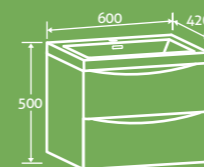

envy wall mounted

Envy 600 Wall Mounted Vanity Unit

H 500 x W 600 x D 420
- Price excludes basin
- Soft close drawers

£289

Gloss White