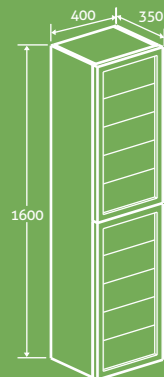

tranquility

Tranquility Wall Mounted Vanity Unit 2

- Excluding basin, can be used with any counter top basin
- Soft close drawers

H 500 x W 600 x D 500 **£591**

Light Sawn Oak 34275, Gloss White 34276

H 500 x W 750 x D 500 **£695**

Light Sawn Oak 34277, Gloss White 34278

SOFT CLOSING DRAWERS

Tranquility Basin 2

- Composite resin basin
- No overflow (requires free running waste page 94)

H 97x W 540 x D 400 **£187**

34274

COMPOSITE RESIN BASIN

Tranquility Wall Mounted Tall Cabinet 2

- Soft close doors
- Universally handed

H 1600 x W 400 x D 350 **£392**

Light Sawn Oak 34279

SOFT CLOSING DOORS

Tranquility Single Mirror Wall Cabinet 2

- Soft close door

H 800 x W 500 x D 160 **£208**

Light Sawn Oak 34252

H 800 x W 600 x D 160 **£229**

Light Sawn Oak 34253

SOFT CLOSING DOOR

Tranquility Double Mirror Wall Cabinet 2

- Soft close doors

H 800 x W 750 x D 160 **£250**

Light Sawn Oak 34257

SOFT CLOSING DOORS

Finishes

*PLEASE NOTE: Light Sawn Oak is different to Sawn Oak

2
YEAR
GUARANTEE

SOFT CLOSING DRAWERS

SOFT CLOSING DOORS

COMPOSITE RESIN BASIN