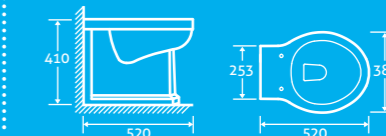

Countess Back to Wall Toilet

25

H 410 x W 385 x D 520

- Excluding seat
- Requires a concealed cistern, see page 95

69388 **£179**