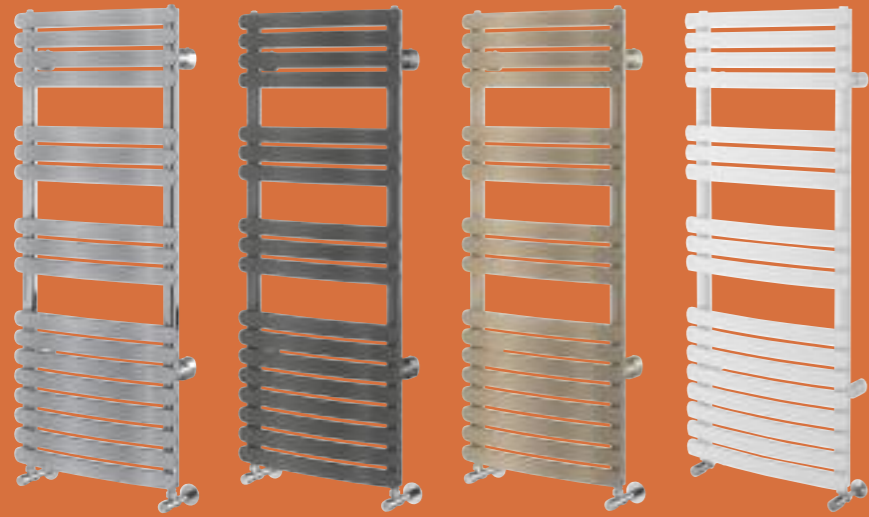

europa

Chrome Grey Metallic Brown Metallic White