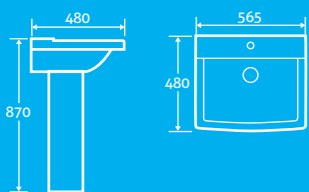

foundry

Foundry Toilet

25

H 790 x W 380 x D 680

- Including soft closing seat with quick release hinges for easy cleaning
- Anti bacterial glaze
- Eco flush 4.5/3l
- Horizontal outlet, side outlet & 's' trap

£404

QUICK RELEASE HINGES for easy cleaning

Foundry Basin & Pedestal

25

H 850 x W 595 x D 470

- Available with 1 tap hole

£221

Virgo Square Basin & Pedestal

25

H 870 x W 565 x D 480

- Available with 1 tap hole
- Designed to match Foundry ceramics

£221

ceramics