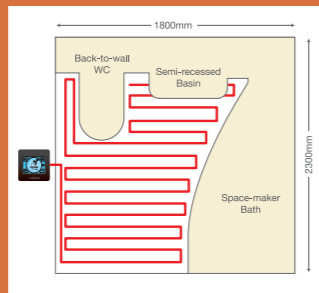

Calculating the Length of Loose Cable Required

Bathroom size:
 2300mm x 1800mm = 4.14m²
 Taking out the bathroom furniture leaves 1.73m²
 Order the 26m Cable kit.
 Add the thermostat of your choice.

Underfloor Heating Mat System (150w/m²)