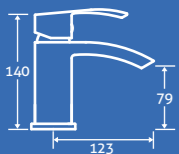

3
YEAR
GUARANTEE

3
YEAR
GUARANTEE

taps

sansa

Sansa Basin Mono 3
0.3 bar min.
– Including click clack waste
34213 **£112**

Sansa Tall Basin Mono 3
0.3 bar min.
£153
34216

Sansa Bath Filler 3
0.5 bar min.
£180
34214

Sansa Bath Shower Mixer 3
0.5 bar min.
– Including handset, hose and bracket.
34215 **£204**

martell

Martell Basin Mono 3
0.3 bar min.
– Including click clack waste
34210 **£99**

Martell Bath Filler 3
0.5 bar min.
£146
34211

Martell Bath Shower Mixer 3
0.5 bar min.
– Including handset, hose and bracket.
34212 **£173**