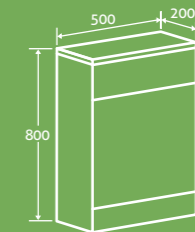

Nala WC Unit

- Including concealed cistern

H 800 x W 500 x D 200 **£359**

Gloss White 17120
Black Galaxy 17121
Light Elm 17122
Dark Elm 17123
Anthracite Grey 37692
Grey Ash 34301

Dark Elm