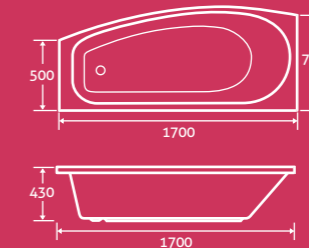

Petite Simply Air Space Saver Acrylic Bath

– Available left & right hand, left hand shown

super-strong Acrylic

1700 x 700/500 **£2219**
LH 69661, RH 69662

Front Panel 59599 **£119**

End Panel 59600 **£61**

Bath Screen 59609, RH 59610 **£208**

Add a Revive whirlpool system from **£596**, see page 113