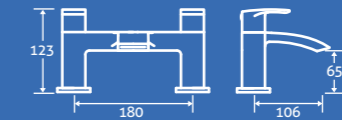

Titus Floor Standing Bath Shower Mixer

1.0 bar min.

12765 **£532**