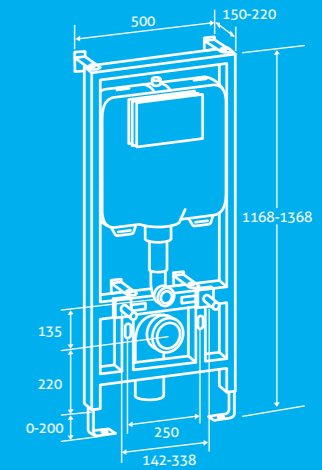

1200 Concealed Cistern & Mounting Frame 3
W 500 x H 1168-1368 x D 150-220
– Dual flush push button 6/31
Front access 12621 **£297**