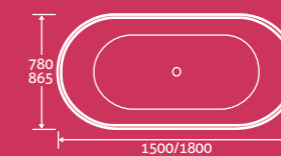

bolton

Bolton Freestanding Acrylic Bath 25

- Double skin acrylic
- On chrome feet

- 1500 x 780 69454 **£1073**
- 1800 x 865 69455 **£1099**
- Waste 12618 **£45**