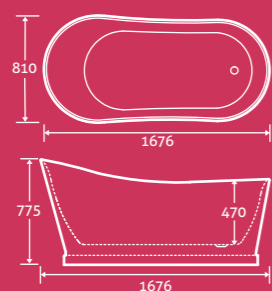

25
YEAR
GUARANTEE

tudor

Tudor Freestanding Acrylic Bath

25

- Double skin acrylic
- Including waste

1676 x 810 ⁶⁹⁴⁵⁶ **£1495**

25
YEAR
GUARANTEE

laguna

Laguna Freestanding Acrylic Bath

25

- Double skin acrylic

1700 x 800 ⁶⁹³³⁰ **£1224**

Waste ¹²⁶¹⁸ **£45**