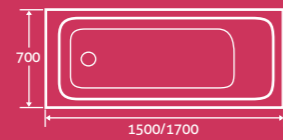

Durban Acrylic Bath

25

Standard Acrylic

- 1500 x 700 12532 **£218**
- 1700 x 700 12533 **£218**

Add a Revive whirlpool system from **£596**, see page 113