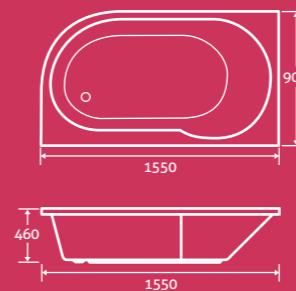

25

– Available left & right hand, left hand shown

super-strong Acrylic

- 1550 x 900 59602, RH 59601 **£581**

- Bath Panel 59603 **£162**

Add a Revive whirlpool system from **£596**, see page 113

Petite Space Saver Acrylic Bath