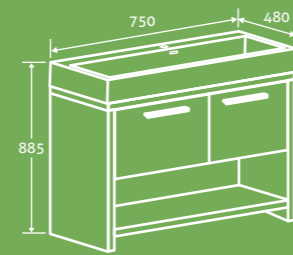

Halo 750 Vanity Unit

H 885 x W 750 x D 480

- Including composite resin basin
- Soft close doors

15659 **£478**