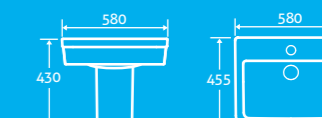

Angelica Basin & Semi Pedestal

H 430 x W 580 x D 455

25

- Available with 1 tap hole

15810 **£242**