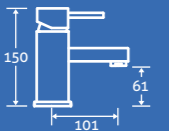

Quadro Bath Filler 3
0.5 bar min.
15603 £138