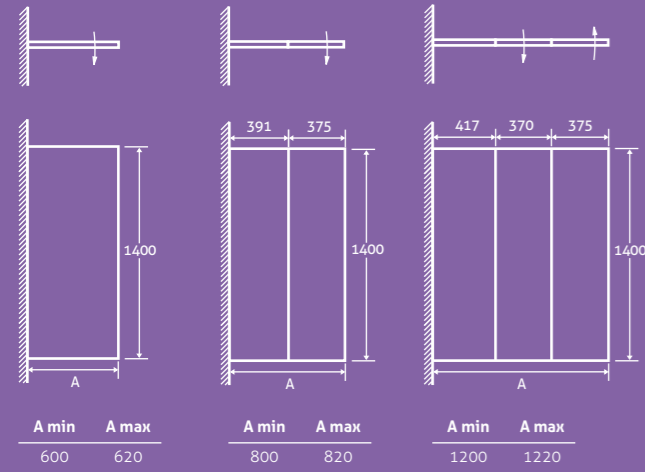

genoa

Genoa Frameless Bath Screens

10

ALUMINIUM PROFILE
ZINC ALLOY & BRASS HINGES

6mm glass, height 1400mm

- Aluminium profile
- Zinc alloy & brass hinges
- Universally handed

Single Bath Screen 12536

£183

Double Bath Screen 12537

£316

Triple Bath Screen 12538

£428

ALUMINIUM PROFILE