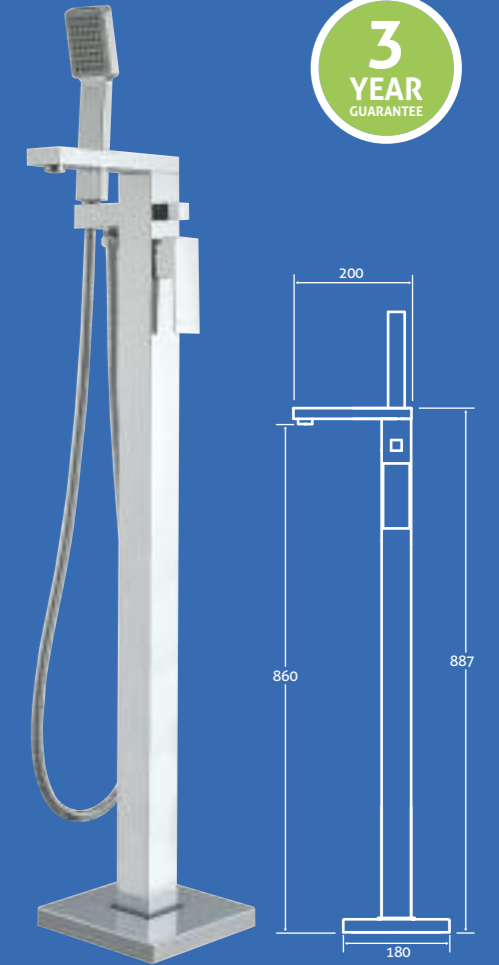

3
YEAR
GUARANTEE

Nero Floor Standing Bath Shower Mixer

1.0 bar min.
34293 **£417**

3

taps

otho

0.2 bar min.
– Including click clack waste
12781 **£49**

3

0.5 bar min.
12783 **£91**

3