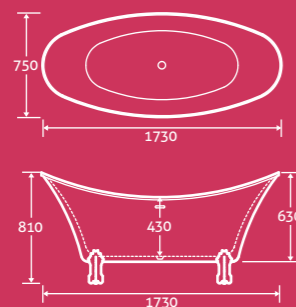

25
YEAR
GUARANTEE

arryn

Arryn Freestanding Acrylic Bath

25

- Double skin acrylic
- On chrome feet

1730 x 750 69453 **£1153**

Waste 12618 **£45**

25
YEAR
GUARANTEE

mormont

Mormont Freestanding Acrylic Bath

25

- Double skin acrylic
- On chrome feet

1500 x 735 69866 **£1153**

Waste 12618 **£45**