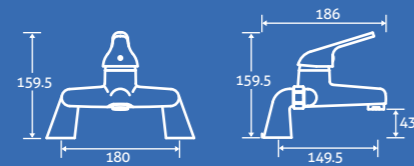

Otho Bath Shower Mixer

0.5 bar min.
– Including handset, hose and bracket
12782 **£100**

3