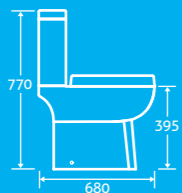

SOFT CLOSING SEAT
QUICK RELEASE HINGES
ECO FLUSH 4.5/3l
ANTI BACTERIAL GLAZE

QUICK RELEASE HINGES for easy cleaning