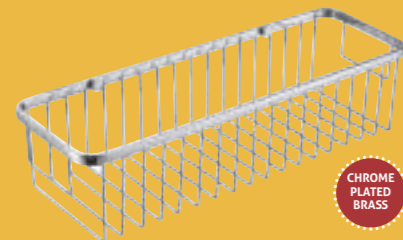

Chrome plated brass.
H 57 x W 218 x D 218

5
12892 **£42**

Small Wire Basket

Chrome plated brass.
H 30 x W 222 x D 105

5
17914 **£37**

Large Wire Basket

Chrome plated brass.
H 70 x W 350 x D 130

5
17915 **£69**