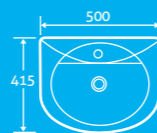

Liberty Semi Recessed Basin

25

H 170 x W 500 x D 415

- Available with 1 tap hole

20215 **£76**