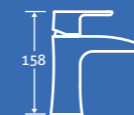

Zest Waterfall Bath Filler

3

0.5 bar min.

12789 **£214**