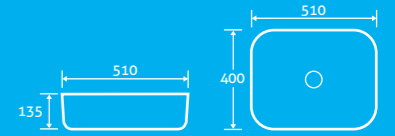

- No overflow
(requires free running waste page 94)

H 135 x W 510 x D 400 63794 **£120**

Odyssey Countertop Basin 25