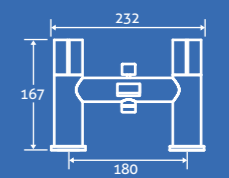

Pascal Deck Mounted 4 Hole Bath Shower Mixer

0.5 bar min.
- Including handset, hose & bracket

69303 **£319**

Pascal Bath Shower Mixer

0.5 bar min.
- Including handset, hose and bracket

69304 **£235**

pascal

Pascal Basin Mono

0.3 bar min.
- Including click clack waste

69301 **£179**

Pascal Tall Basin Mono

0.3 bar min.

69302 **£209**

Pascal Bath Filler

0.5 bar min.

69305 **£220**

Pascal Wall Mounted Basin Mixer

0.3 bar min.

69306 **£199**