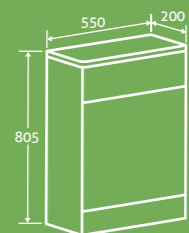

Epernay WC Unit

- Including concealed cistern

H 805 x W 550 x D 200

£311

White 20738, Stone Grey 20736, Black 20737

Textured Black