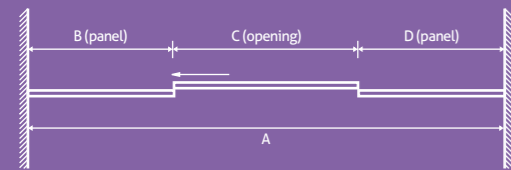

A min	A max	B	C	D
1400	1365	1400	555	635	210
1500	1465	1500	555	635	310
1700	1665	1700	555	635	510

For Shower Trays see pages 40-47

Spirit Side Panels (not shown)

10mm toughened glass, height 2000mm

- Aluminium profile
- Easy clean glass

800 ⁶⁹²⁴⁹ **£299**

900 ⁶⁹²⁵⁰ **£319**

	A min	A max
800	765	785
900	865	885

10

10
YEAR
GUARANTEE

10mm
TOUGHENED
GLASS

ALUMINIUM
PROFILE

SOLID
BRASS
HANDLE

EASY
CLEAN
GLASS

QUICK
RELEASE
DOORS