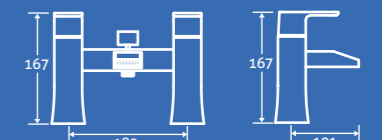

3
YEAR
GUARANTEE

3
YEAR
GUARANTEE

taps

3

1.0 bar min.

34294 **£459**

charm

3

0.2 bar min.
– Including click clack waste

17820 **£100**

3

0.5 bar min.

17821 **£139**

3

0.5 bar min.
– Including handset, hose and bracket.

17822 **£157**

zest waterfall

3

0.5 bar min.
– Including click clack waste

12788 **£151**

3

0.5 bar min.

12789 **£214**

3

0.5 bar min.
– Including handset, hose and bracket.

12790 **£253**