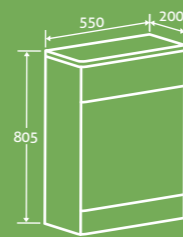

epernay wall mounted

Epernay Wall Mounted Vanity Unit 2

- Including ceramic basin
- Soft close drawer

H 460 x W 500 x D 460 **£512**

White 20729, Stone Grey 20727, Black 20728

H 460 x W 600 x D 460 **£570**

White 20735, Stone Grey 20733, Black 20734

H 460 x W 800 x D 460 **£605**

White 20748, Stone Grey 20749, Black 20747

Epernay Wall Mounted Tall Cabinet 2

- Soft close door
- Universally Handed

H 1200 x W 350 x D 250 **£317**

White 58066, Stone Grey 58065, Black 58064

Epernay WC Unit 2

- Including concealed cistern

H 805 x W 550 x D 200

£311

White 20738, Stone Grey 20736, Black 20737

Epernay Mirror 2

H 600 x W 600

£141

White 58072
Stone Grey 58071
Black 58070

Epernay Front Panels

1800/1700

- Bath front panels are supplied 1800mm but can be cut to size

£211

Epernay End Panels

800/750/700

- Bath end panels are supplied 800mm but can be cut to size

Textured White 58078
Textured Black 58077
Textured Stone Grey 58076

£113

Finishes

2
YEAR
GUARANTEE

SOFT
CLOSING
DRAWERS

SOFT
CLOSING
DOORS

CERAMIC
BASIN