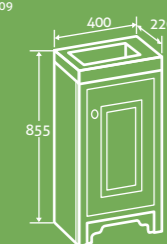

Dartmouth Cloakroom Vanity Unit 2

- No overflow (requires free running waste page 94)
- Including ceramic basin
- Soft close door
- H 855 x W 400 x D 220 **£469**
- Mussel Ash 20508, Stone Grey Ash 20509

SOFT CLOSING DOOR

CERAMIC BASIN