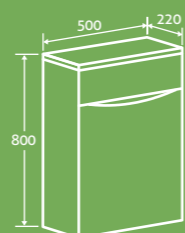

Envy WC Unit

H 800 x W 500 x D 220

- Including concealed cistern

£332

Light Oak