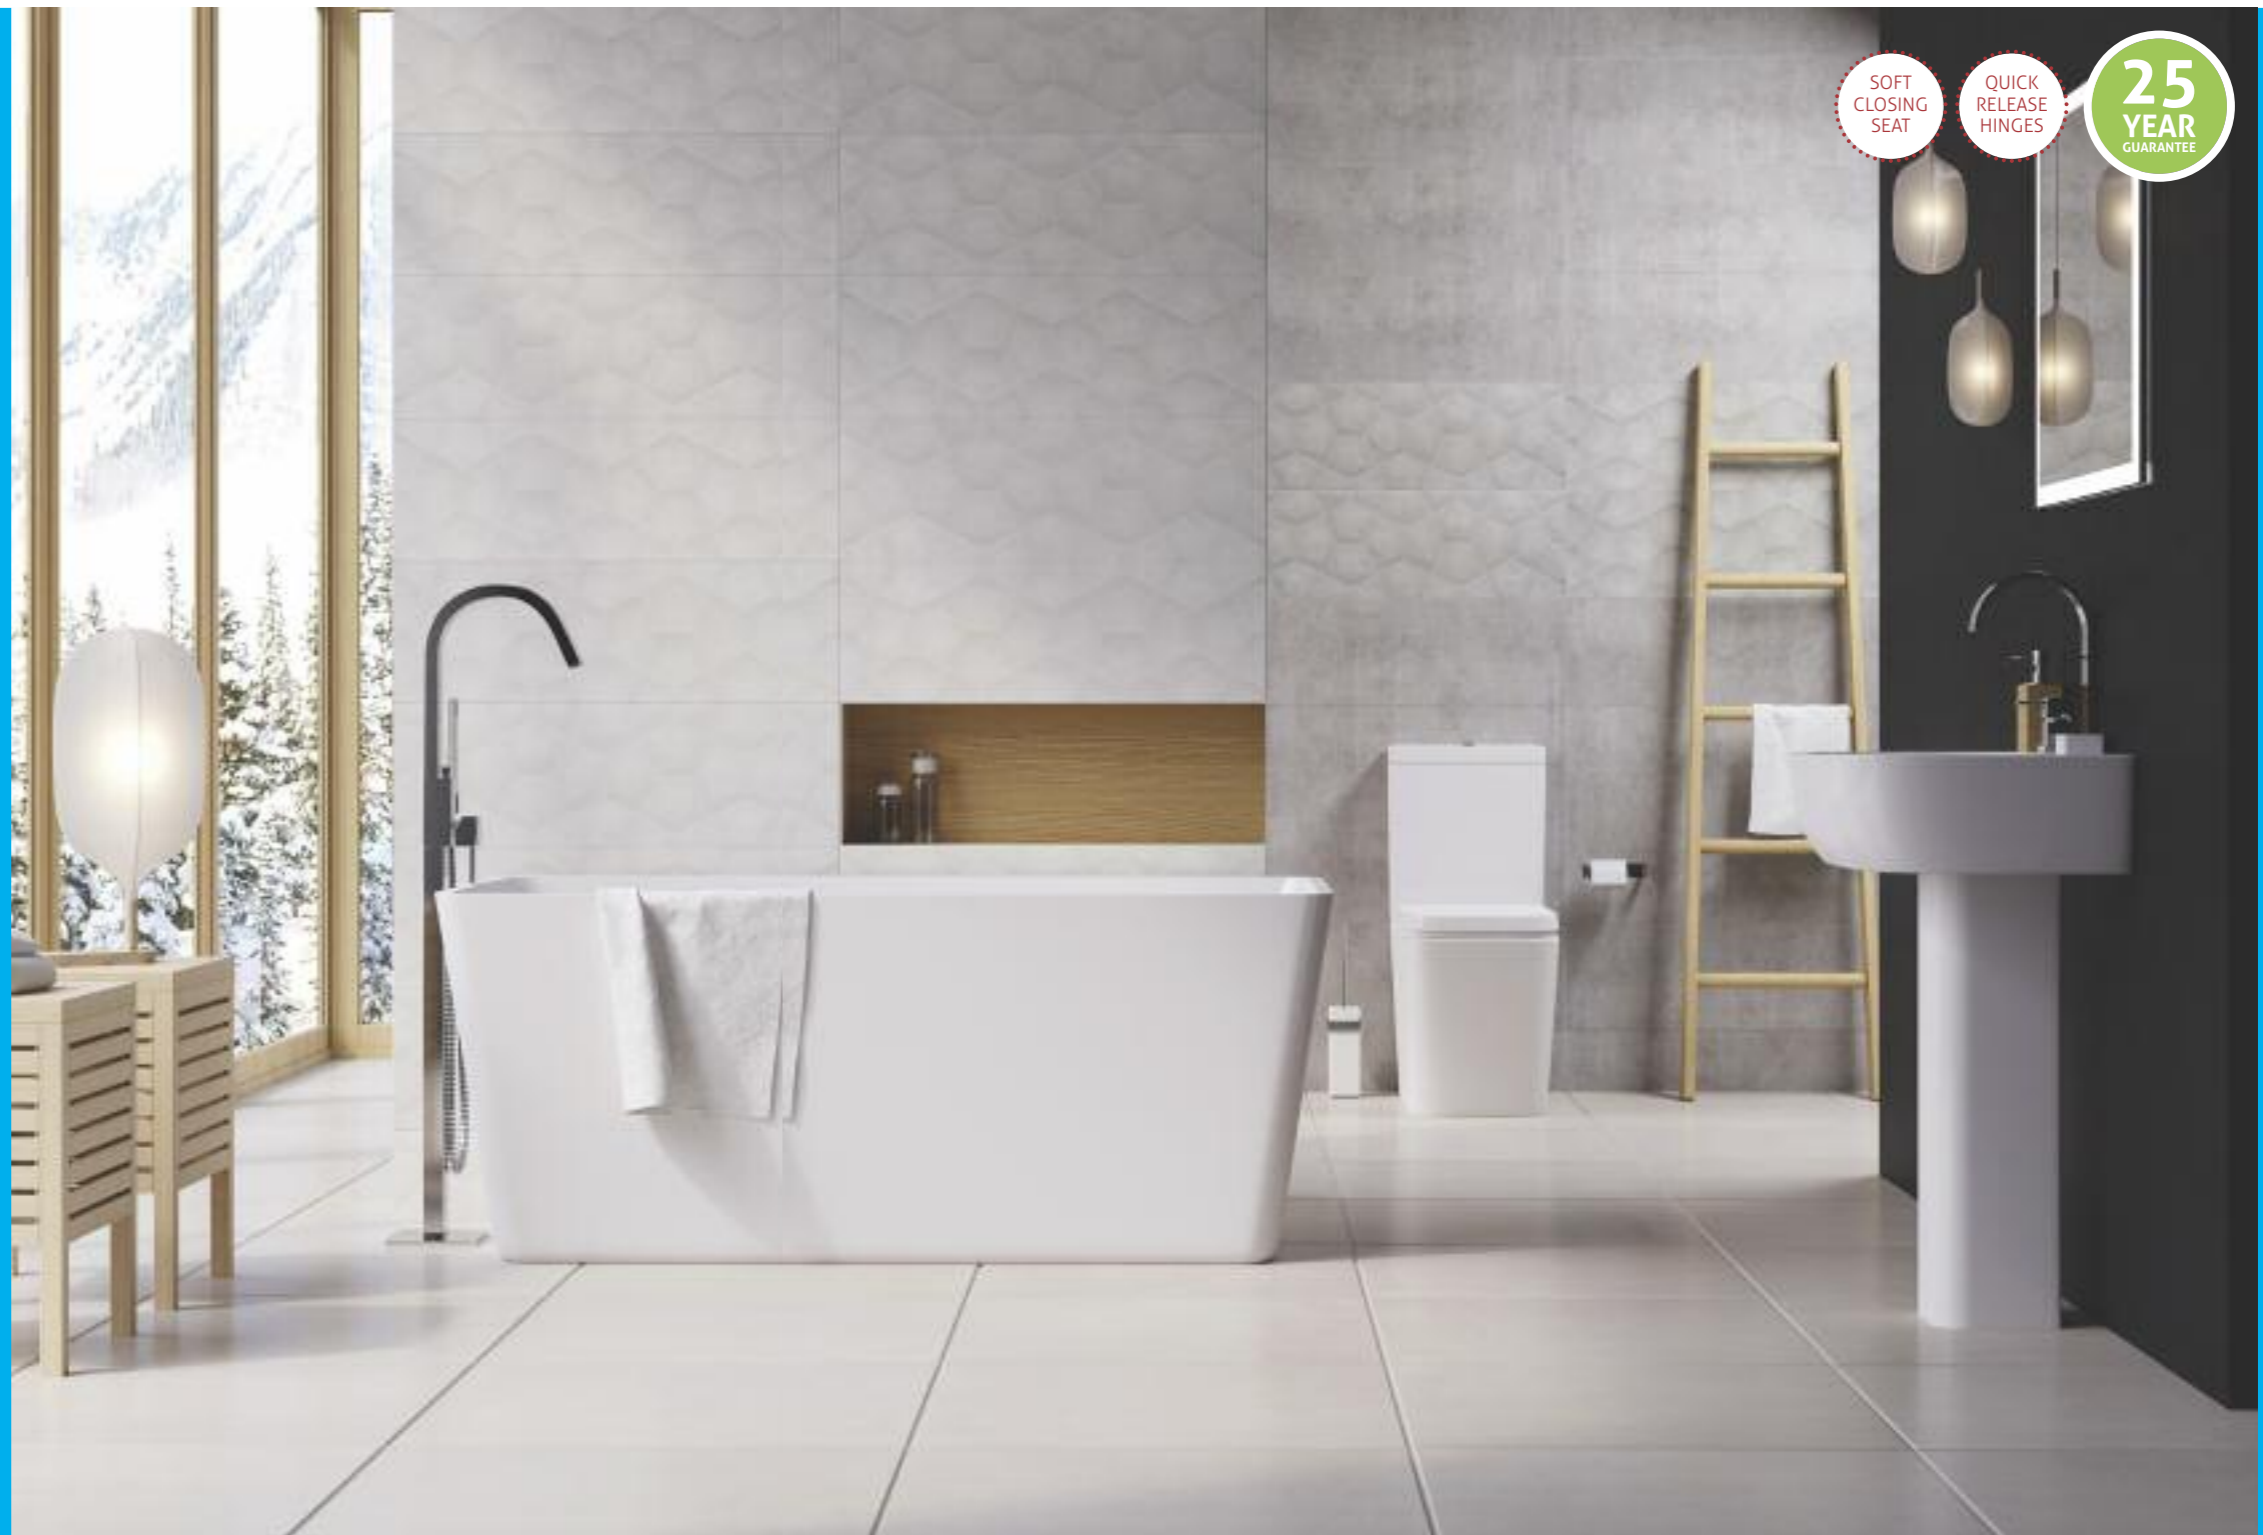

12714 **£253**

Frazenda Basin & Pedestal 25

H 830 x W 550 x D 420

- Available with 1 tap hole
- Designed to match Epernay ceramics

22433 **£188**

SOFT CLOSING SEAT
QUICK RELEASE HINGES
25
YEAR
GUARANTEE

- 25 YEAR GUARANTEE
- SOFT CLOSING SEAT
- QUICK RELEASE HINGES
- ECO FLUSH 4.5/3l
- ANTI BACTERIAL GLAZE