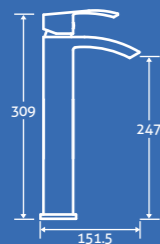

Sansa Tall Basin Mono 3
0.3 bar min.
£153
34216

Sansa Bath Filler 3
0.5 bar min.
£180
34214