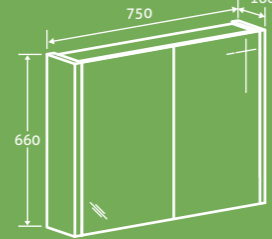

Halo 750 Mirrored Wall Cabinet

H 660 x W 750 x D 160

13374 **£227**