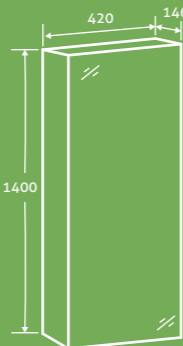

ALUMINIUM

SOFT CLOSING DOOR

Finishes

For Gloss White Bath Panels see page 121

Zen WC Unit 2

– Including concealed cistern

H 800 x W 500 x D 220

Gloss White 63641
Titanium Grey Gloss 63642

£375

INCLUDES CISTERN