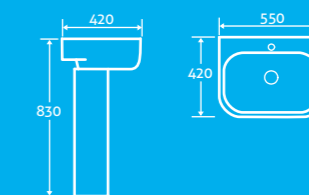

Frazenda Basin & Pedestal 25

H 830 x W 550 x D 420

- Available with 1 tap hole
- Designed to match Oracle ceramics

22433 **£188**