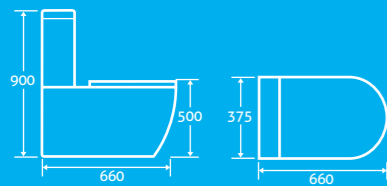

oracle

Oracle Comfort Height Toilet 25

H 900 x W 375 x D 660

- Comfort height, getting on and off is easier
- Eco flush 4.5/3l
- Including soft closing seat with quick release hinges for easy cleaning
- Fully concealed pipes give a neater appearance
- Horizontal outlet only

22430 **£447**

QUICK RELEASE HINGES for easy cleaning

- COMFORT HEIGHT
- SOFT CLOSING SEAT
- ECO FLUSH 4.5/3l
- QUICK RELEASE HINGES
- FULLY CONCEALED PIPES

Oracle Wall Hung Toilet 25

H 380 x W 370 x D 560

- Including soft closing seat with quick release hinges for easy cleaning
- Requires a concealed cistern and frame, see page 95

12726 **£294**

QUICK RELEASE HINGES for easy cleaning

- SOFT CLOSING SEAT
- QUICK RELEASE HINGES

Oracle Back to Wall Toilet 25

H 400 x W 365 x D 565

- Including soft closing seat with quick release hinges for easy cleaning
- Requires a concealed cistern, see page 95

12725 **£294**

QUICK RELEASE HINGES for easy cleaning

- SOFT CLOSING SEAT
- QUICK RELEASE HINGES

Oracle Wall Hung Basin 25

H 410 x W 530 x D 440

- Available with 1 tap hole

12727 **£253**

Frazenda Basin & Pedestal 25

H 830 x W 550 x D 420

- Available with 1 tap hole
- Designed to match Oracle ceramics

22433 **£188**

SOFT CLOSING SEAT
QUICK RELEASE HINGES
25
YEAR
GUARANTEE