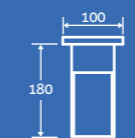

0.5 bar min.

– Use with a concealed
shower valve,
see page 52

22264 **£141**

3

Cascata Wall Mounted Basin Mixer