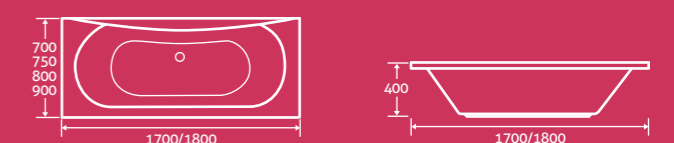

super-strong Acrylic

1700 x 700 59591 £448
1700 x 750 59592 £504
1800 x 800 59593 £605
1800 x 900 59594 £689

Add a Revive whirlpool system from £596, see page 113