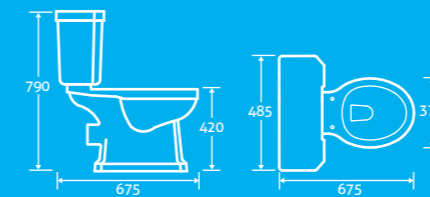

countess

Countess Toilet

25

H 790 x W 485 x D 675

- Excluding seat
- Anti bacterial glaze
- Right hand inlet
- Horizontal outlet as standard
- Can accept side outlet connection
- 'S' trap floor fitting can be used

69449 **£305**