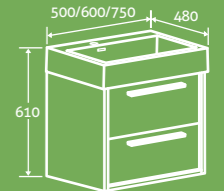

2 YEAR GUARANTEE

SOFT CLOSING DRAWERS

SOFT CLOSING DOORS

COMPOSITE RESIN BASIN

wynford wall mounted

Wynford Wall Mounted Vanity Unit 2

- Including composite resin basin
- Soft close drawers

H 610 x W 500 x D 480 **£484**

Light Sawn Oak 34321, Grey Ash 34320

H 610 x W 600 x D 480 **£559**

Light Sawn Oak 34322, Grey Ash 34323

H 610 x W 750 x D 480 **£677**

Light Sawn Oak 34324, Grey Ash 34325

SOFT CLOSING DRAWER

COMPOSITE RESIN BASIN

Wynford Wall Mounted Tall Cabinet 2

- Soft close doors
- Universally handed

H 1600 x W 400 x D 350 **£392**

Light Sawn Oak 34279, Grey Ash 34280

SOFT CLOSING DOORS

Wynford WC Unit 2

- Including concealed cistern
- Toilet not included

H 800 x W 500 x D 200

Light Sawn Oak 34326, Grey Ash 34301 **£359**

INCLUDES CISTERN

Wynford Single Mirror Wall Cabinet 2

- Soft close door

H 800 x W 500 x D 160 **£208**

Light Sawn Oak 34252, Grey Ash 34251

H 800 x W 600 x D 160 **£229**

Light Sawn Oak 34253, Grey Ash 34254

SOFT CLOSING DOOR

Wynford Double Mirror Wall Cabinet 2

- Soft close doors

H 800 x W 750 x D 160 **£250**

Light Sawn Oak 34257, Grey Ash 34255

SOFT CLOSING DOORS

Finishes

*PLEASE NOTE: Light Sawn Oak is different to Sawn Oak

All prices include VAT.