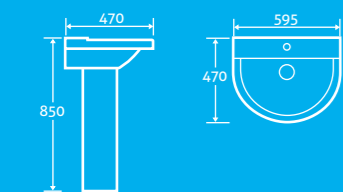

- ANTI BACTERIAL GLAZE
- SOFT CLOSING SEAT
- ECO FLUSH 4.5/3l
- 25 YEAR GUARANTEE

ceramics