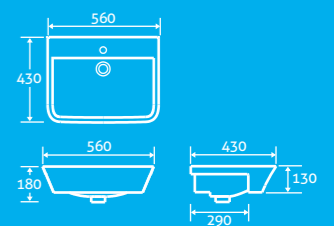

69882 **£299**

SOFT CLOSING SEAT
QUICK RELEASE HINGES

QUICK RELEASE HINGES for easy cleaning

Eiffel Semi Recessed Basin

H 180 x W 560 x D 430

- Available with 1 tap hole

69879 **£149**

epernay