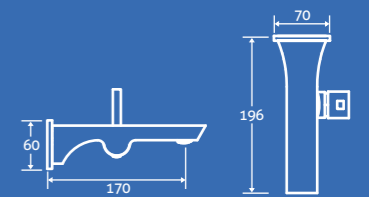

0.3 bar min.

69308 **£219**

Catania 3 Tap Hole Basin Mixer

0.5 bar min.
– Including click clack waste

69309 **£235**