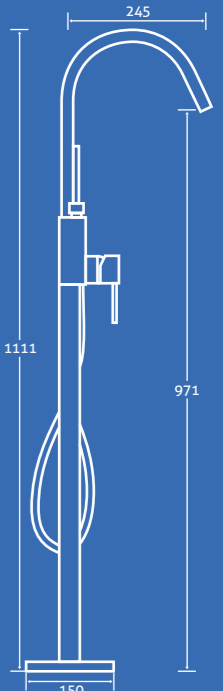

Titus Floor Standing Bath Shower Mixer

1.0 bar min.

12765 **£532**