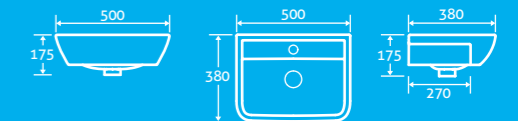

Alchemist Semi Recessed Basin 25

H 175 x W 500 x D 380

- Available with 1 tap hole

12692 **£143**