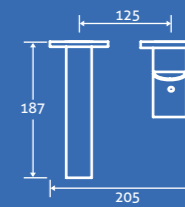

Pascal Wall Mounted Basin Mixer

0.3 bar min.

69306 **£199**