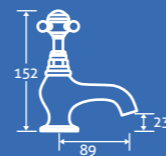

Greenwich

Greenwich Bath Filler 3
0.5 bar min.
22527 **£233**

Greenwich Bath Shower Mixer 3
0.5 bar min.
– Including handset and hose.
22528 **£327**

Greenwich Bath Filler on 660mm Stand Pipes 3
0.5 bar min.
22534 **£433**

Greenwich Bath Shower Mixer on 660mm Stand Pipes 3
0.5 bar min.
– Including handset and hose.
22532 **£527**

Greenwich Basin Mono 3
0.2 bar min.
– Including pop up waste
22525 **£128**

Greenwich Basin Taps 3
0.2 bar min.
22524 **£106**

Greenwich Bath Taps 3
0.2 bar min.
22521 **£117**

taps