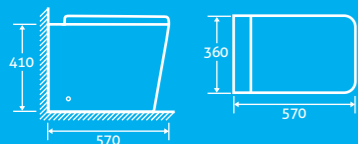

SOFT CLOSING SEAT
QUICK RELEASE HINGES

QUICK RELEASE HINGES for easy cleaning

Epernay Toilet 25

H 840 x W 375 x D 665

- Including soft closing seat with quick release hinges for easy cleaning
- Anti bacterial glaze
- Fully concealed pipes give a neater appearance
- Eco flush 4.5/3l
- Horizontal outlet only

15412 **£417**