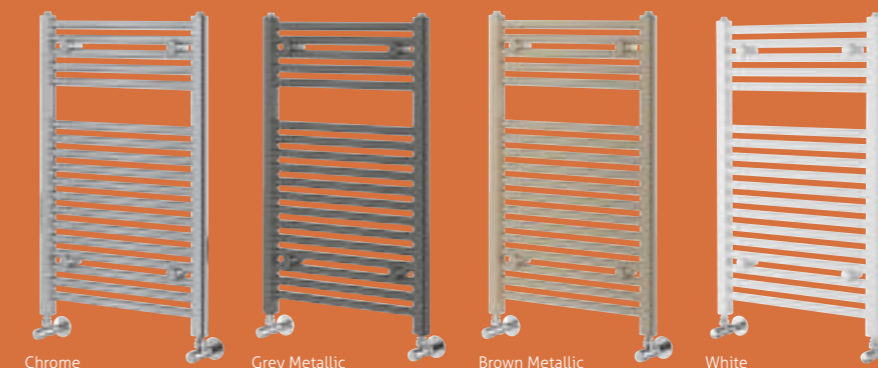

Chrome Grey Metallic Brown Metallic White

Chrome Grey Metallic Brown Metallic White

Nova Towel Rail **3**

H 770 x W 500

Chrome	1382 BTU.
12674	£134
Grey Metallic, Brown Metallic	1412 BTU.
Grey 24168, Brown 24171	£128
White	1314 BTU.
69269	£110