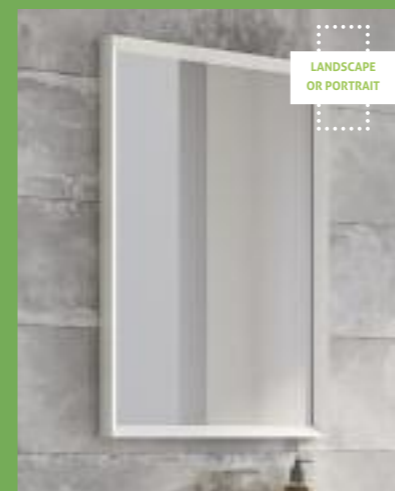

Serena Mirror

Beveled edges

– Mirror can be mounted landscape or portrait

- H 750 x W 450 58783 **£177**
- H 800 x W 550 58786 **£187**
- H 600 x W 750 58789 **£198**