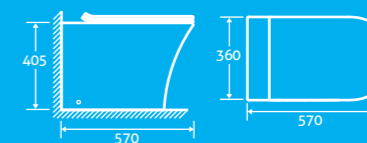

25
YEAR
GUARANTEE

SOFT
CLOSING
SEAT

QUICK
RELEASE
HINGES

ECO
FLUSH
4.5/3l

ANTI
BACTERIAL
GLAZE

25
YEAR
GUARANTEE

SOFT
CLOSING
SEAT

QUICK
RELEASE
HINGES

ECO
FLUSH
4.5/3l

tokyo

Tokyo Toilet

H 770 x W 360 x D 680

- Including soft closing seat with quick release hinges for easy cleaning
- Eco flush 4.5/3l
- Anti bacterial glaze
- Right hand inlet
- Horizontal outlet as standard
- Can accept side outlet connection
- 'S' trap floor fitting can be used

17035 **£318**

SOFT CLOSING SEAT
QUICK RELEASE HINGES
ECO FLUSH 4.5/3l
ANTI BACTERIAL GLAZE

Tokyo Basin & Pedestal

H 810 x W 560 x D 470

- Available with 1 tap hole

17034 **£214**

Tokyo Basin & Semi Pedestal

H 390 x W 560 x D 470

- Available with 1 tap hole

17036 **£214**

eiffel

Eiffel Wall Hung Toilet

H 375 x W 370 x D 550

- Including soft closing seat with quick release hinges for easy cleaning
- Requires a concealed cistern & frame, see page 95

69881 **£299**

SOFT CLOSING SEAT
QUICK RELEASE HINGES

Eiffel Back to Wall Toilet

H 405 x W 360 x D 570

- Including soft closing seat with quick release hinges for easy cleaning
- Requires a concealed cistern, see page 95

69882 **£299**

SOFT CLOSING SEAT
QUICK RELEASE HINGES

Eiffel Semi Recessed Basin

H 180 x W 560 x D 430

- Available with 1 tap hole

69879 **£149**