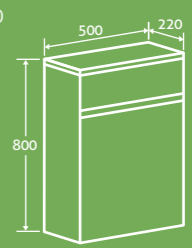

For Gloss White Bath
Panels see page 121

Zen WC Unit 2
– Including concealed cistern
H 800 x W 500 x D 220
Gloss White 63641
Titanium Grey Gloss 63642 **£375**

INCLUDES
CISTERN