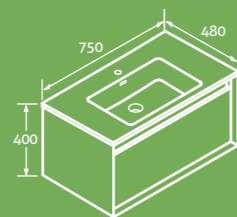

White Basin

H 400 x W 750 x D 480 69447 **£578**