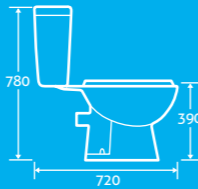

liberty

Liberty Toilet

25

H 780 x W 420 x D 720

- Soft closing seat option includes quick release hinges for easy cleaning
- Eco flush 6/3l
- Right hand inlet
- Horizontal outlet as standard
- Can accept side outlet connection
- 'S' trap floor fitting can be used

With Standard Seat 20511 **£144**

With Soft Closing Seat 20510 **£185**

Liberty Back to Wall Toilet

25

H 410 x W 370 x D 540

- Soft closing seat option includes quick release hinges for easy cleaning
- Requires a concealed cistern, see page 95

With Standard Seat 20513 **£117**

With Soft Closing Seat 20512 **£157**

Liberty Basin & Pedestal

25

H 820 x W 530 x D 440

- Available with 1 tap hole

20514 **£92**

Liberty Semi Recessed Basin

25

H 170 x W 500 x D 415

- Available with 1 tap hole

20215 **£76**