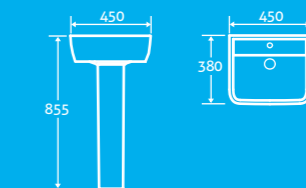

Alchemist Cloakroom Basin & Pedestal 25

H 855 x W 450 x D 380

- Available with 1 tap hole

24917 **£201**