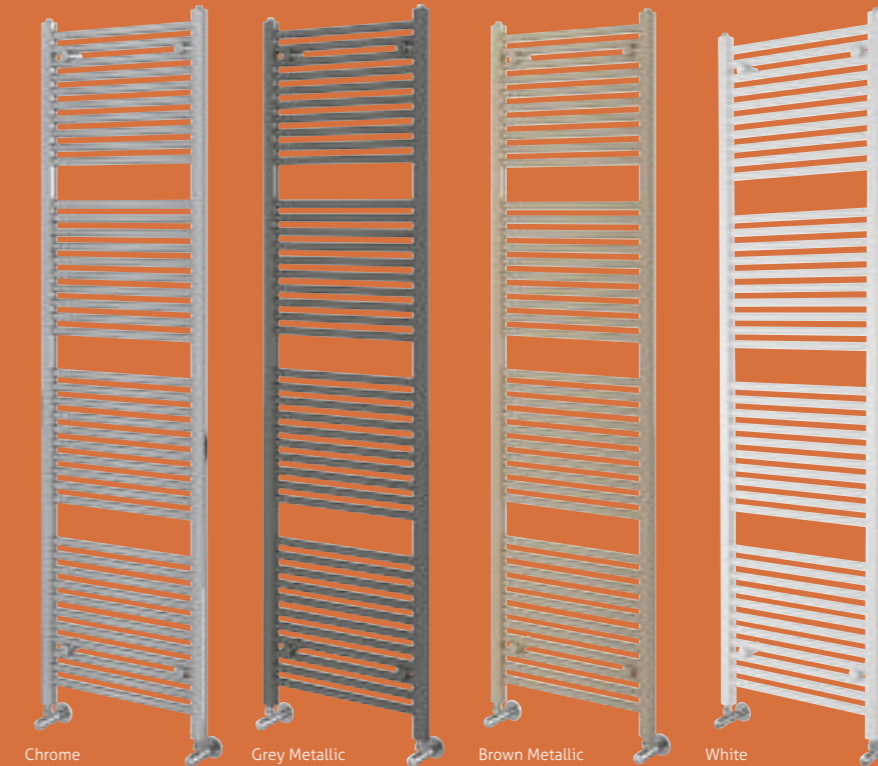

£349

heating

Anthracite

Grey Metallic

3
YEAR
GUARANTEE

nova

Chrome Grey Metallic Brown Metallic White

Nova Towel Rail **3**