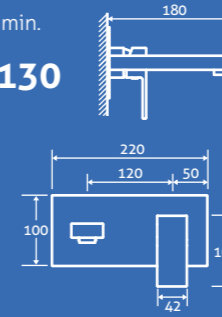

0.3 bar min.
69903 **£130**

3

Nero Bath Filler