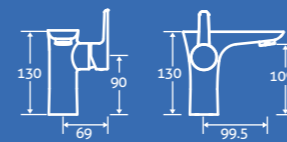

Jak Basin Mono 3
0.5 bar min.
– Including click clack waste
38394 **£126**