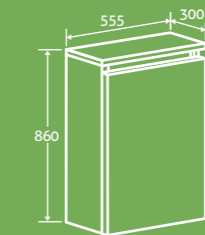

- INCLUDES CISTERN

Avenue Solid Front Bath Panels in Dark Oak

1800/1700/1600/1500

- All front panels are supplied 1800mm but can be cut to size

13357 **£157**

End Panels

800/750/700

- All end panels are supplied 800mm but can be cut to size

13358 **£95**

For more matching Bath Panels see page 121

furniture