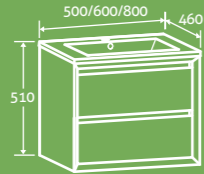

2

- Beveled edges
- Including composite resin basin
- Soft close drawers

H 510 x W 500 x D 460 63821 **£517**
 H 510 x W 600 x D 460 63822 **£553**
 H 510 x W 800 x D 460 63823 **£658**

SOFT CLOSING DRAWERS
 COMPOSITE RESIN BASIN