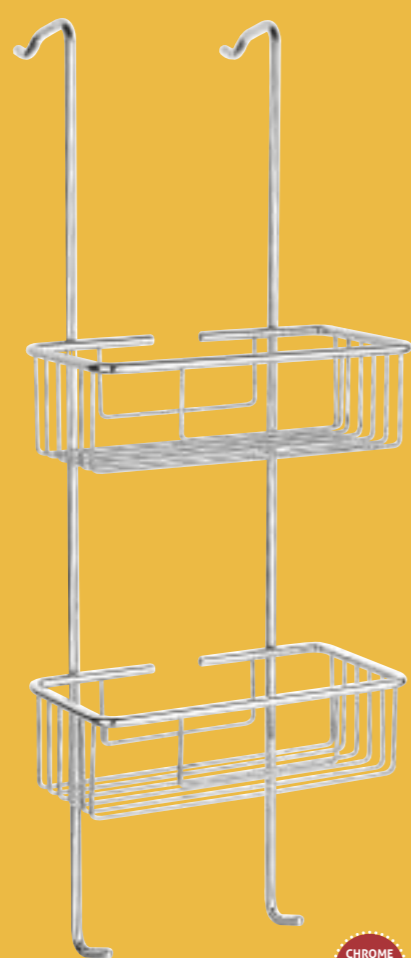

Chrome plated brass.
H 57 x W 218 x D 218

5
12892 **£42**

Small Wire Basket

Chrome plated brass.
H 30 x W 222 x D 105

5
17914 **£37**

Large Wire Basket

Chrome plated brass.
H 70 x W 350 x D 130

5
17915 **£69**