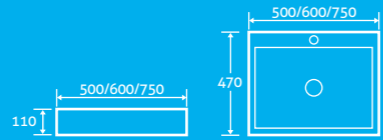

Wynford Composite Resin Countertop Basin 25
– Tap not included
H 110 x W 500 x D 470 50409 **£151**
H 110 x W 600 x D 470 34263 **£178**
H 110 x W 750 x D 470 50410 **£189**

Sphere Countertop Bowl 25
H 150 x W 400 x D 400
– No overflow (requires free running waste)
18197 **£113**