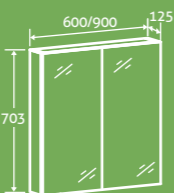

zen floor standing

Zen Floor Standing Vanity Unit 2

– Price excludes basin
– Soft close drawers
H 850 x W 595 x D 415 **£328**
Gloss White 12669, Titanium Grey Gloss 17877

SOFT CLOSING DRAWERS
CHOICE OF BASIN

Link 640mm Composite Resin Basin 2

69522 **£180**

Composite Resin Basin 2

12670 **£139**

Opal White Glass Basin 2

– No overflow (requires free running waste page 94)
22492 **£185**

Grey Glass Basin 2

– No overflow (requires free running waste page 94)
22493 **£185**

Zen Mirrored Single Door Aluminium Wall Cabinet 2

H 703 x W 400 x D 125 13376 **£247**
H 703 x W 500 x D 125 12668 **£266**

ALUMINIUM

Zen Mirrored Double Door Aluminium Wall Cabinet 2

H 703 x W 600 x D 125 13377 **£321**
H 703 x W 900 x D 125 13378 **£379**

ALUMINIUM

Zen Wall Mounted Tall Cabinet 2

H 1700 x W 400 x D 340
– Soft close doors
– Available left or right hand hinge

Gloss White LH 12666, RH 12667 **£467**
Titanium Grey Gloss LH 19623, RH 19624

SOFT CLOSING DOORS

Zen Mirrored Aluminium Tall Wall Cabinet 2

– Soft close door
– Available left hand only

H 1400 x W 420 x D 146 15329 **£498**

ALUMINIUM

SOFT CLOSING DOOR

Finishes

For Gloss White Bath Panels see page 121

Zen WC Unit 2

– Including concealed cistern

H 800 x W 500 x D 220

Gloss White 63641
Titanium Grey Gloss 63642

£375

INCLUDES CISTERN

2 YEAR GUARANTEE

SOFT CLOSING DRAWERS

SOFT CLOSING DOORS

CHOICE OF BASIN