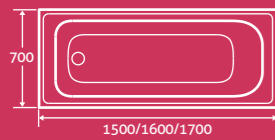

single ended acrylic baths

super-strong
ACRYLIC

Libra Acrylic Bath

25

super-strong Acrylic

- 1500 x 700 12543 **£309**
- 1600 x 700 12544 **£309**
- 1700 x 700 12545 **£309**

Add a Revive whirlpool system from **£596**, see page 113