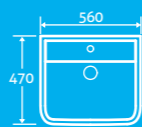

Tokyo Basin & Semi Pedestal

H 390 x W 560 x D 470

- Available with 1 tap hole

17036 **£214**

eiffel

Eiffel Wall Hung Toilet

H 375 x W 370 x D 550

- Including soft closing seat with quick release hinges for easy cleaning
- Requires a concealed cistern & frame, see page 95