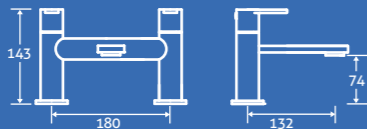

Juno Bath Shower Mixer 3
0.5 bar min.
– Including handset, hose and bracket.
£208
34206