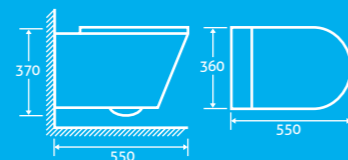

25

H 370 x W 360 x D 550

- Including soft closing seat with quick release hinges for easy cleaning
- Requires a concealed cistern and frame, see page 95

21554 **£294**

QUICK RELEASE HINGES for easy cleaning