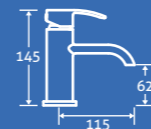

Juno Bath Filler 3
 0.5 bar min.
£183
34205

Juno Bath Shower Mixer 3
 0.5 bar min.
 – Including handset, hose and bracket.
£208
34206

hera

Hera Basin Mono 3
 0.3 bar min.
 – Including click clack waste
£93
34207