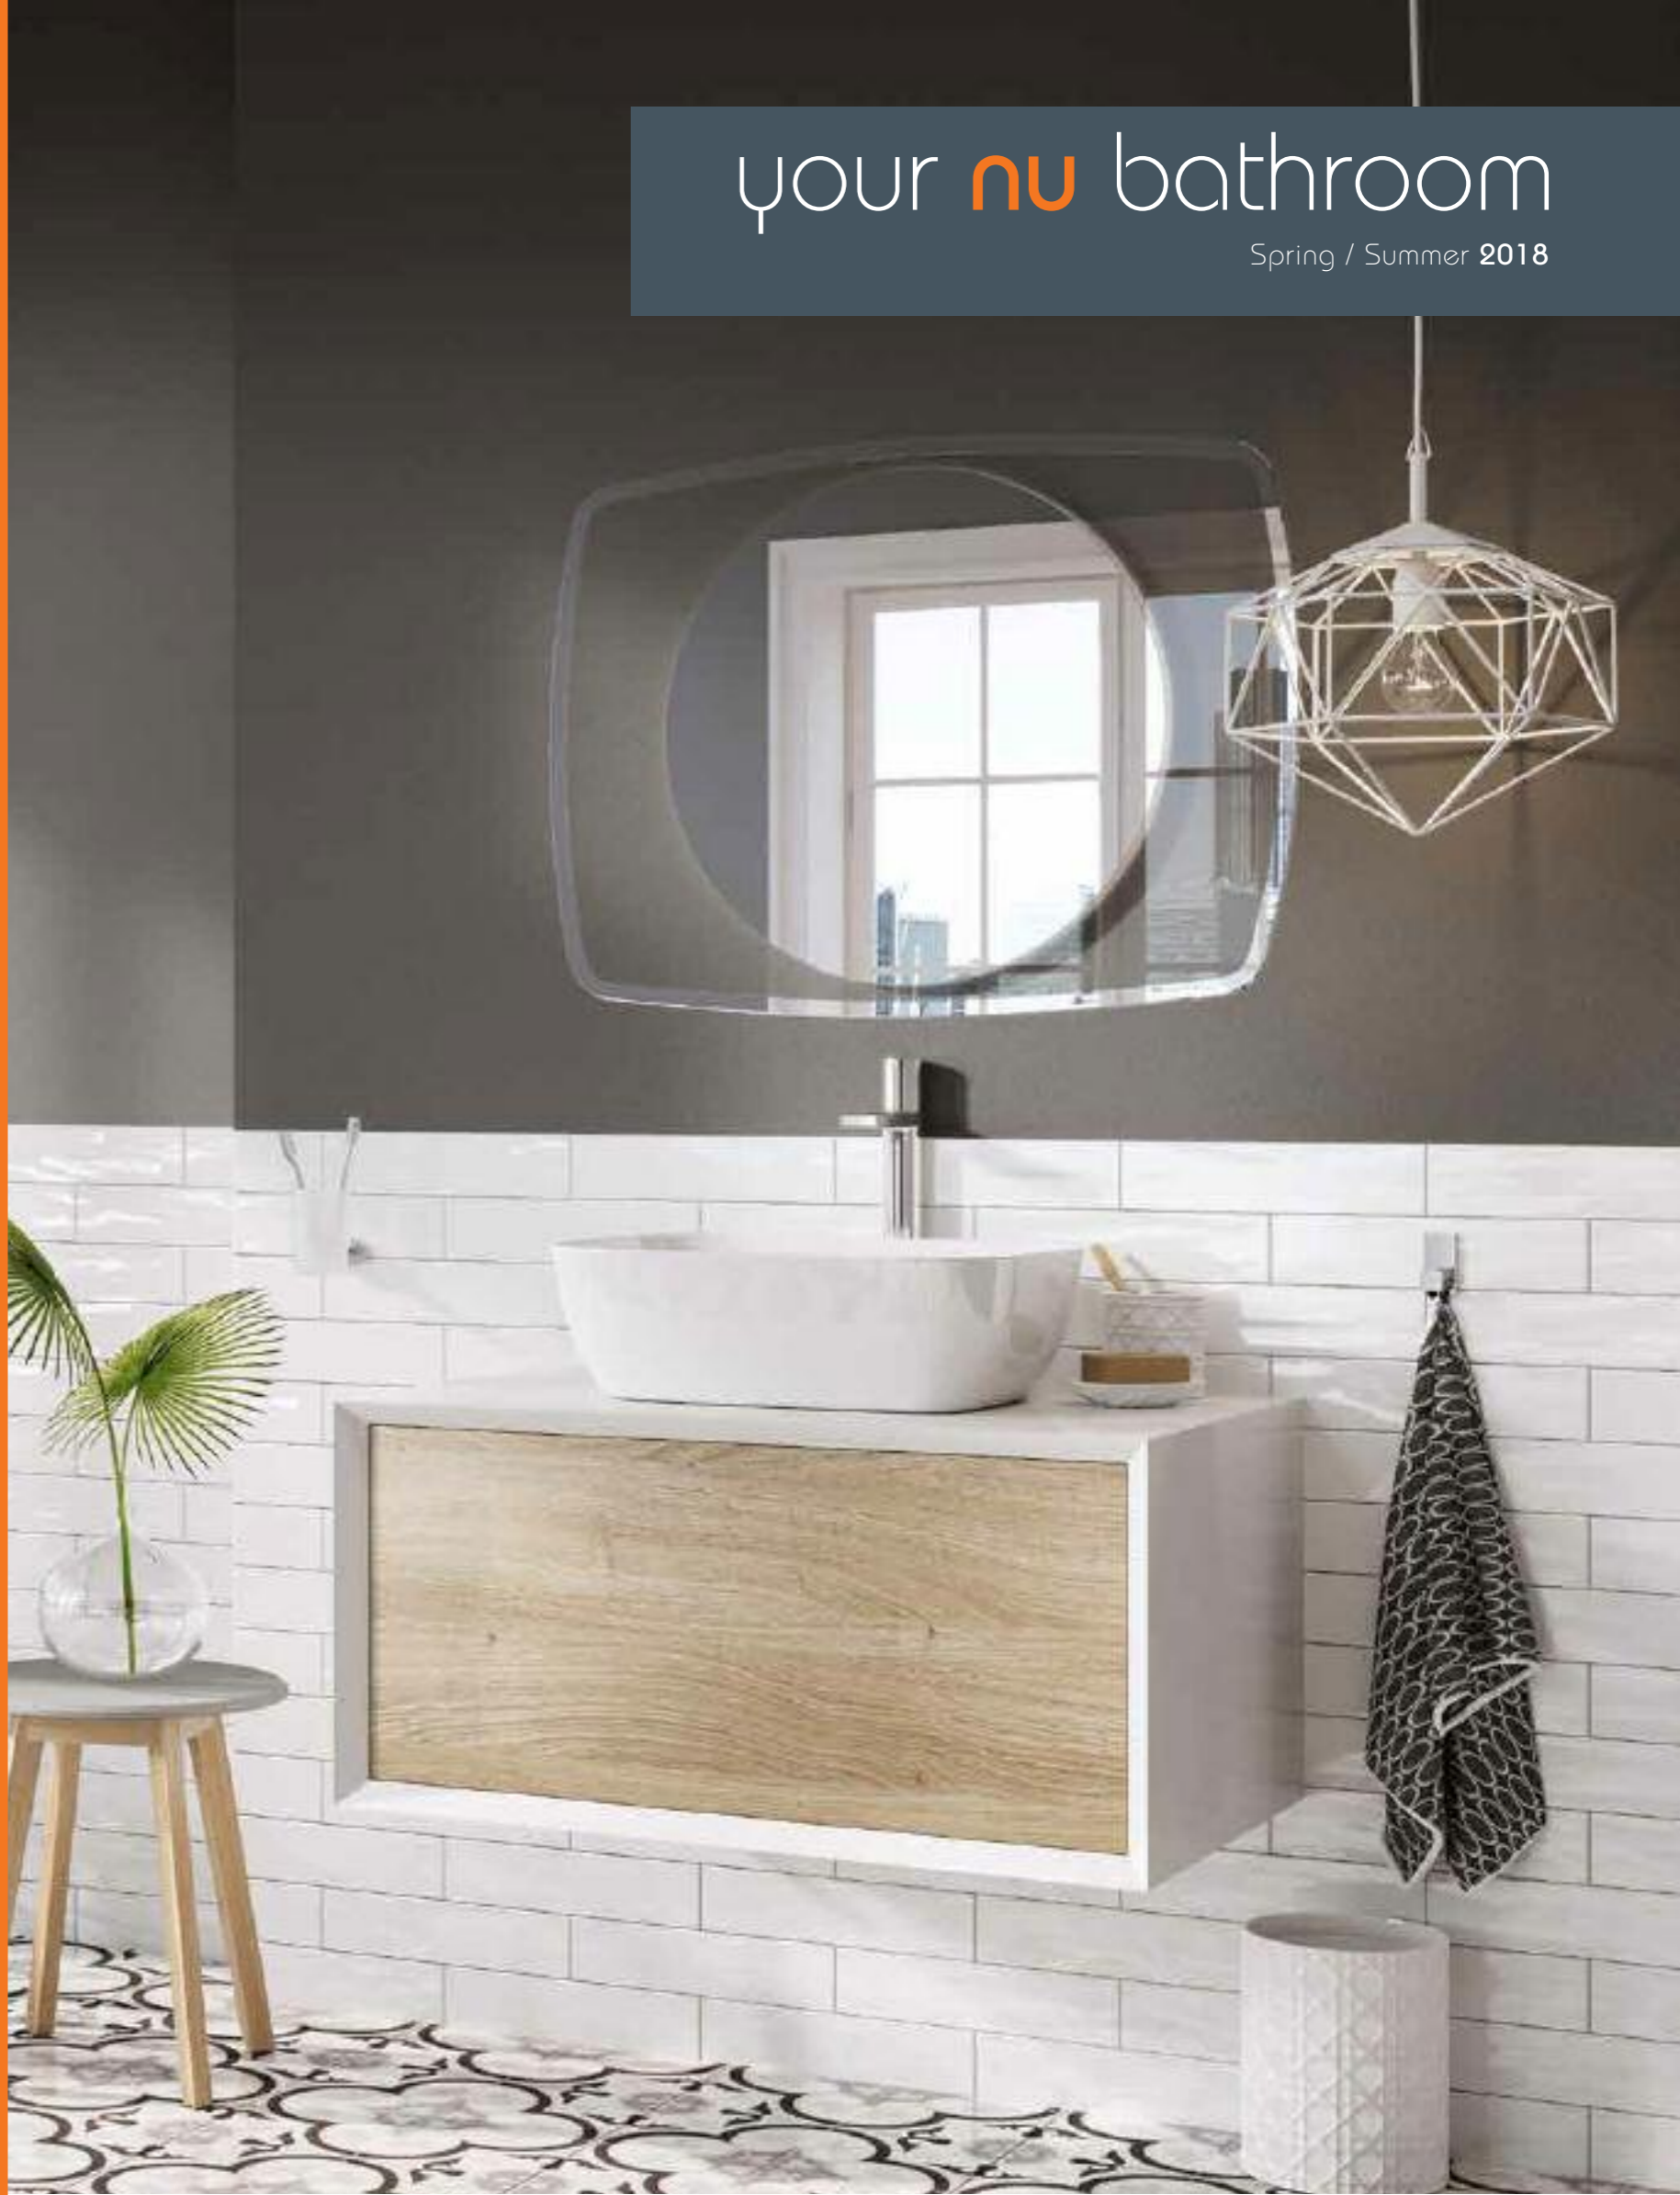

your nu bathroom is a trading name of Cubico UK Ltd (Company number 08073879)

your nu bathroom

Spring / Summer 2018

your nu bathroom

Spring / Summer 2018

- showers
- ceramics
- baths
- taps
- furniture
- heating
- accessories & lighting