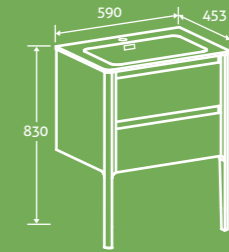

COMPOSITE
RESIN BASIN

SOFT
CLOSING
DRAWERS

Stark 790 Floor Standing Vanity Unit with Basin

2

- Including composite resin basin
- Soft close drawers

H 830 x W 790 x D 453 69462 **£699**