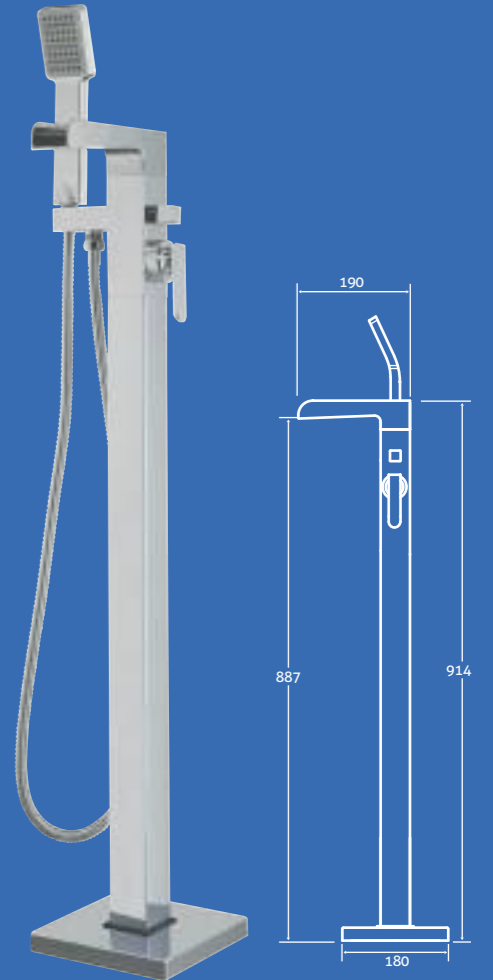

3
YEAR
GUARANTEE

taps

Zest Floor Standing Waterfall Bath Shower Mixer

3

1.0 bar min.

34294 **£459**

charm

3

0.2 bar min.
– Including click clack waste

17820 **£100**

3

0.5 bar min.

17821 **£139**