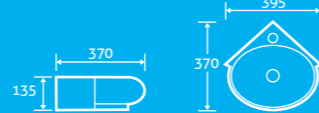

Curve Corner Basin 25
– Tap not included
H 135 x W 395 x D 370 18195 **£82**