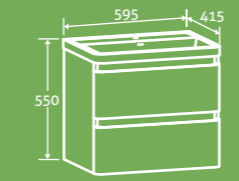

2
YEAR
GUARANTEE

SOFT
CLOSING
DRAWERS

SOFT
CLOSING
DOORS

CHOICE
OF BASIN

zen wall mounted

Zen Wall Mounted Vanity Unit 2
– Price excludes basin
– Soft close drawers
H 550 x W 595 x D 415 **£277**
Gloss White 12665, Titanium Grey 17878

SOFT
CLOSING
DRAWERS

CHOICE
OF BASIN

Zen Mirrored Single Door Aluminium Wall Cabinet 2
H 703 x W 400 x D 125 13376 **£247**
H 703 x W 500 x D 125 12668 **£266**

ALUMINIUM

Zen Mirrored Double Door Aluminium Wall Cabinet 2
H 703 x W 600 x D 125 13377 **£321**
H 703 x W 900 x D 125 13378 **£379**

ALUMINIUM

Zen Wall Mounted Tall Cabinet 2
H 1700 x W 400 x D 340
– Soft close doors
– Available left or right hand hinge
Gloss White LH 12666, RH12667
Titanium Grey Gloss LH 19623, RH 19624 **£467**

SOFT
CLOSING
DOORS

Zen Mirrored Aluminium Tall Wall Cabinet 2
– Soft close door
– Available left hand only
H 1400 x W 420 x D 146 15329 **£498**

ALUMINIUM

SOFT
CLOSING
DOOR

Finishes

For Gloss White Bath
Panels see page 121

Zen WC Unit 2
– Including concealed cistern
H 800 x W 500 x D 220
Gloss White 63641
Titanium Grey Gloss 63642 **£375**

INCLUDES
CISTERN

Link 640mm Composite Resin Basin 2
69522 **£180**

Composite Resin Basin 2
12670 **£139**

Opal White Glass Basin 2
– No overflow (requires free running waste page 94)
22492 **£185**

Grey Glass Basin 2
– No overflow (requires free running waste page 94)
22493 **£185**

furniture