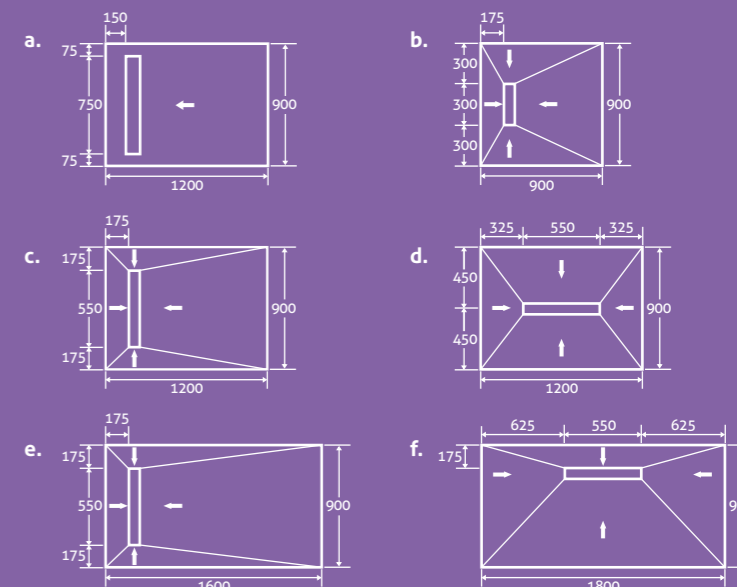

Drain Positions for Linear Trays

Seating Kits

Our Seating Kits are a simple, cost effective way to create the perfect seating in any steam room or wetroom. These kits can be easily trimmed to suit any area using standard hand tools.

Curved Edge with Backrest
1200 x 590 x 845 37886 **£467**

Square Edge
1200 x 500 x 500 37884 **£333**

Curved Edge
1200 x 430 x 470 37885 **£333**

Wabo Bath Panel

1850 x 600 37797 **£75**

Wabo Bath End Panel

850 x 600 37798 **£29**

Linear Base Drain

Specially designed to work with our Linear Drain Shower Bases these drains are available in both horizontal and vertical exit formats.

Horizontal outlet 37844 **£129**

Vertical outlet 37845 **£129**

ADDITIONAL WETROOM FIXINGS

Wetroom Board Fixing Washers
For walls, 36mm

x 20 12868 **£6**

Wetroom Glass Fibre Tape
Wall and floor, 125mm

x 25m 15288 **£20**

Wetroom Sealing Tape
Wall and floor, 120mm

x 10m 12870 **£33**

Wetroom Sealing Internal Corner
Wall and floor

12871 **£7**

Wetroom Sealing Pipe Collar
Wall and floor

12872 **£6**