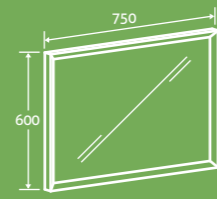

Serena Mirror

2

- Beveled edges
- Mirror can be mounted landscape or portrait

H 750 x W 450 58783 **£177**
 H 800 x W 550 58786 **£187**
 H 600 x W 750 58789 **£198**

LANDSCAPE OR PORTRAIT

Serena Wall Mounted Cabinet