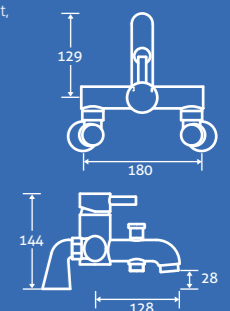

titus

Titus Basin Mono

0.3 bar min.
– Including click clack waste

14933 **£137**

Titus Tall Basin Mono

0.3 bar min.

34203 **£155**

Titus Wall Mounted Basin Mixer