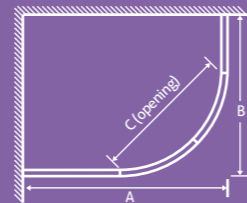

For Shower Trays see pages 40-47

800 x 800	12603	£417
900 x 900	12607	£434
1000 x 800	12591	£442
1200 x 800	12593	£467
1200 x 900	12594	£491