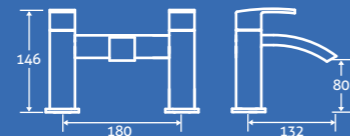

Sansa Bath Shower Mixer 3
0.5 bar min.
– Including handset, hose and bracket.
34215 **£204**