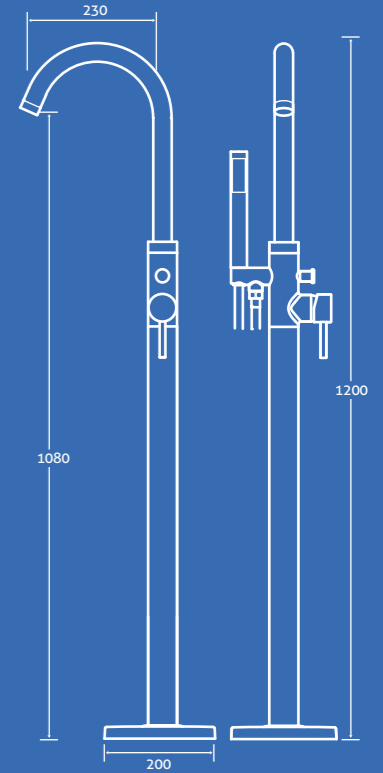

0.5 bar min.
– Including handset, hose and bracket.

12790 **£253**

trajan

taps

Trajan Floor Standing Thermostatic Bath Shower Mixer

1.0 bar min.

34291 **£417**

Trajan Floor Standing Bath Shower Mixer