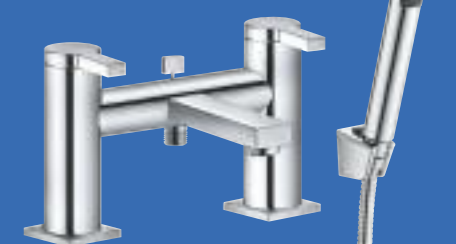

Sparta Bath Shower Mixer **3**
0.5 bar min.
– Including handset, hose and bracket.
69313 **£299**