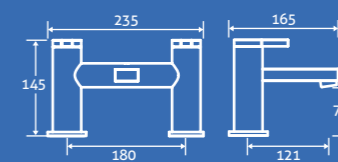

Sparta Bath Shower Mixer **3**
0.5 bar min.
– Including handset, hose and bracket.
69313 **£299**