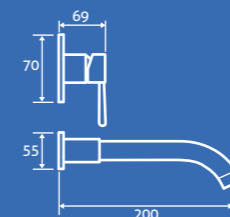

0.2 bar min.

69906 **£128**

Trajan Bath Filler