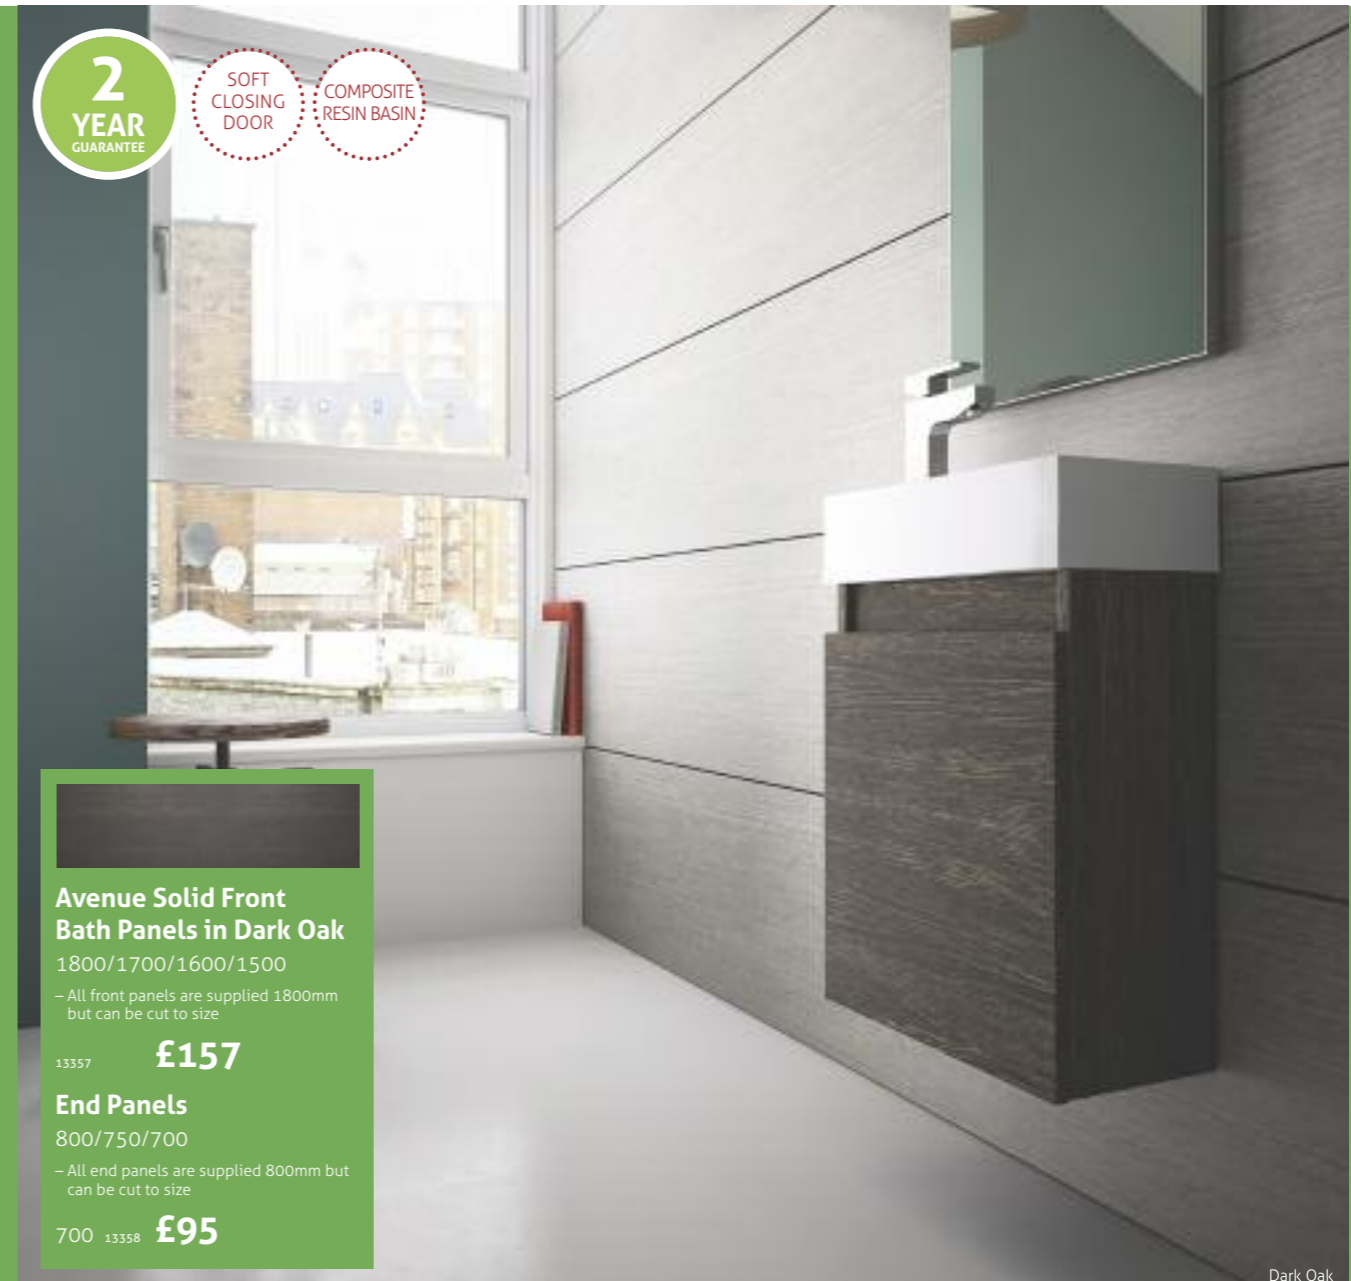

2
YEAR
GUARANTEE

SOFT
CLOSING
DOOR

COMPOSITE
RESIN BASIN

**Avenue Solid Front
Bath Panels in Dark Oak**
1800/1700/1600/1500
– All front panels are supplied 1800mm
but can be cut to size

13357 **£157**

End Panels
800/750/700
– All end panels are supplied 800mm but
can be cut to size

700 13358 **£95**

Dark Oak

furniture

pearl

**Pearl Floor Standing
Cloakroom Vanity Unit**

2

H 870 x W 390 x D 215
– Including composite resin basin
– Soft close door

Gloss White 15448 **£253**
Dark Oak 15447

SOFT
CLOSING
DOOR

COMPOSITE
RESIN BASIN

Finishes

More matching Bath
Panels on page 121

quadro

**Quadro Floor Standing
Cloakroom Vanity Unit**

2

H 860 x W 510 x D 255
– Including ceramic basin
– Soft close door

20515 **£232**

SOFT
CLOSING
DOOR

CERAMIC
BASIN

Finish

More matching Bath
Panels on page 121

minimo

**Minimo Wall Hung
Cloakroom Vanity Unit**

2

H 630 x W 390 x D 215
– Including composite resin basin
– Soft close door

Gloss White 15446 **£221**
Dark Oak 15445

SOFT
CLOSING
DOOR

COMPOSITE
RESIN BASIN

Finishes

More matching Bath
Panels on page 121

Avenue WC Unit

2

H 860 x W 555 x D 300
– Including concealed cistern
– Toilet not included
– Designed to match Pearl
& Minimo furniture

15660 **£315**

INCLUDES
CISTERN

Finish

More matching Bath
Panels on page 121