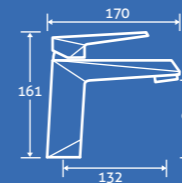

valens

Valens Basin Mono 3
0.3 bar min.
– Including click clack waste
14936 **£163**

Valens Tall Basin Mono 3
0.3 bar min.
14939 **£188**

Valens Bath Filler 3
0.5 bar min.
14937 **£224**

Valens Bath Shower Mixer 3
0.5 bar min.
– Including handset, hose and bracket.
14938 **£238**

jak

Jak Basin Mono 3
0.5 bar min.
– Including click clack waste
38394 **£126**

Jak Bath Filler 3
0.3 bar min.
12772 **£164**

ice

Ice Basin Mono 3
0.3 bar min.
– Including click clack waste
22259 **£175**