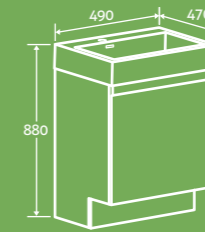

Finishes

- SOFT CLOSING DRAWERS
- HIDDEN DRAWER INSIDE
- COMPOSITE RESIN BASIN

Avenue WC Unit

2

H 860 x W 555 x D 300

- Including concealed cistern
- Toilet not included

15660 **£315**