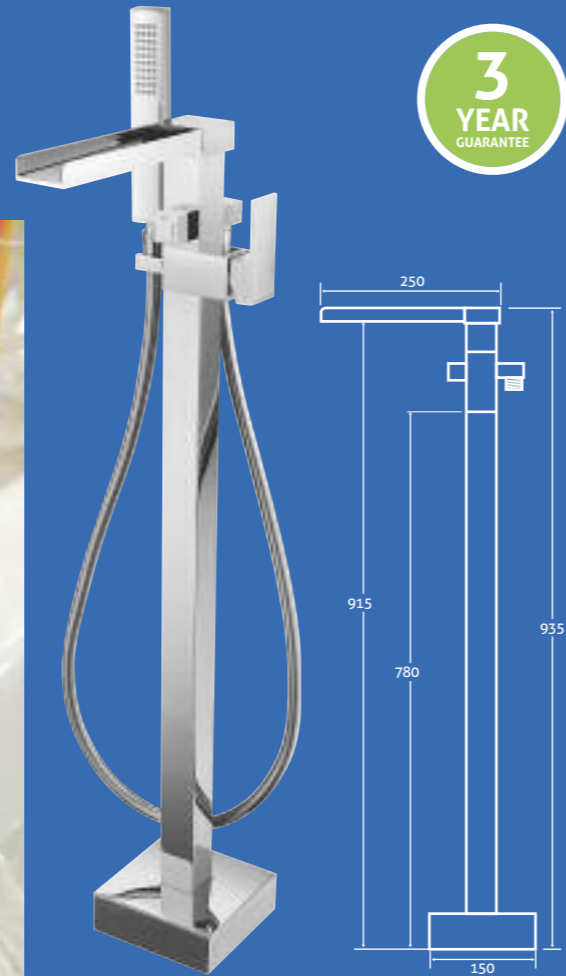

cascata waterfall

3
YEAR
GUARANTEE

Cascata Floor Standing Waterfall Bath Shower Mixer

1.0 bar min.

23576 **£425**

3