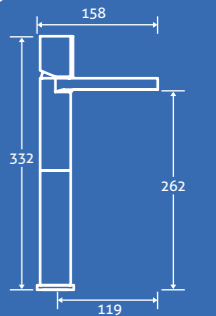

Pascal Bath Filler

0.5 bar min.

69305 **£220**