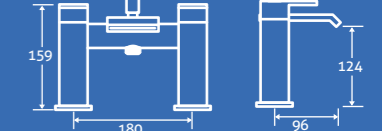

cuba

Cuba Basin Mono 3
 0.3 bar min.
 – Including click clack waste
14929 £163

Cuba 3 Hole Bath Filler 3
 0.5 bar min.
14932 £251

Cuba Bath Filler 3
 0.5 bar min.
14930 £233

Cuba Bath Shower Mixer 3
 0.5 bar min.
 – Including handset, hose and bracket.
14931 £251