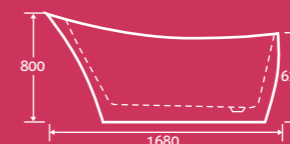

25
YEAR
GUARANTEE

essence

Essence Freestanding Acrylic Bath

25

1750 x 750

- Double skin acrylic
- Including waste

White ²¹⁷²⁷ **£1526**
Silver ²¹⁷²⁵ **£2229**
Black Galaxy ²¹⁷²⁶ **£2024**

Finishes

White

Silver

Black Galaxy

25
YEAR
GUARANTEE

sleek

Sleek Freestanding Acrylic Bath

25

- Double skin acrylic

1680 x 730 ⁶⁹³³² **£1249**

Waste ¹²⁶¹⁸ **£45**