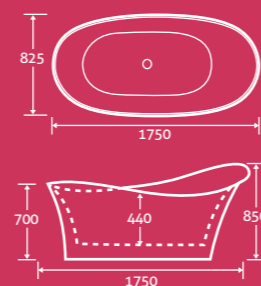

25

- Double skin acrylic

1680 x 730 ⁶⁹³³² **£1249**

Waste ¹²⁶¹⁸ **£45**

lynx

Lynx Freestanding Acrylic Bath

- Double skin acrylic
- Including waste

1750 x 825 ²¹⁷²⁸ **£1642**