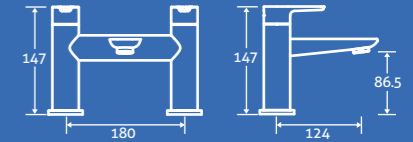

Jak Bath Filler 3
0.3 bar min.
12772 **£164**