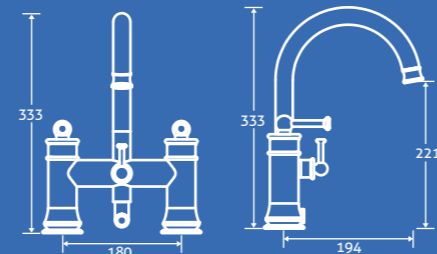

0.3 bar min.

12769 **£214**

Fulcrum Bath Shower Mixer

0.3 bar min.
– Including handset, hose and bracket.

12770 **£253**

kensington

Kensington Basin Mono

0.2 bar min.
– Including click clack waste