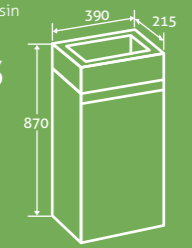

Gloss White

SOFT
CLOSING
DOOR

COMPOSITE
RESIN BASIN

Finishes

More matching Bath
Panels on page 121

quadro

**Quadro Floor Standing
Cloakroom Vanity Unit**

2

H 860 x W 510 x D 255
– Including ceramic basin
– Soft close door

20515 **£232**