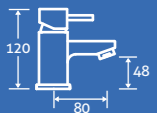

0.3 bar min.
12779 **£183**

3

Nero Bath Shower Mixer

0.3 bar min.
– Including handset, hose and bracket.
12780 **£208**

3

quadro

Quadro Mini Basin Mono 3
 0.3 bar min.
 – Including click clack waste
15602 £73