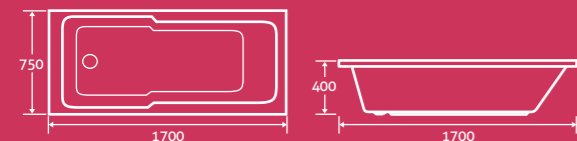

Jorah Acrylic Compact Shower Bath

25

super-strong Acrylic

- 1700 x 750 59595 **£569**

Standard Acrylic

- 1700 x 750 59596 **£406**

Add a Revive whirlpool system from **£596**, see page 113

Apollo Acrylic Bath

25

super-strong Acrylic

- 1600 x 700 59587 **£434**
- 1700 x 700 59588 **£434**
- 1700 x 750 69657 **£462**

Add a Revive whirlpool system from **£596**, see page 113