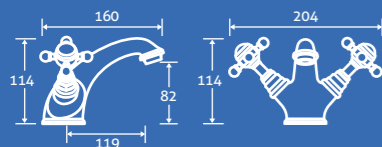

Greenwich Bath Shower Mixer on 660mm Stand Pipes 3
0.5 bar min.
– Including handset and hose.
22532 **£527**

Greenwich Basin Mono 3
0.2 bar min.
– Including pop up waste
22525 **£128**

Greenwich Basin Taps 3
0.2 bar min.
22524 **£106**