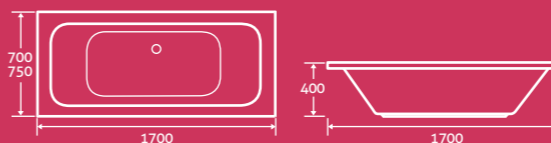

£582

Add a Revive whirlpool system from £596, see page 113

Meera Acrylic Bath

25

super-strong Acrylic

1700 x 700 59589 £448
1700 x 750 59590 £517
1800 x 800 69658 £549

Add a Revive whirlpool system from £596, see page 113