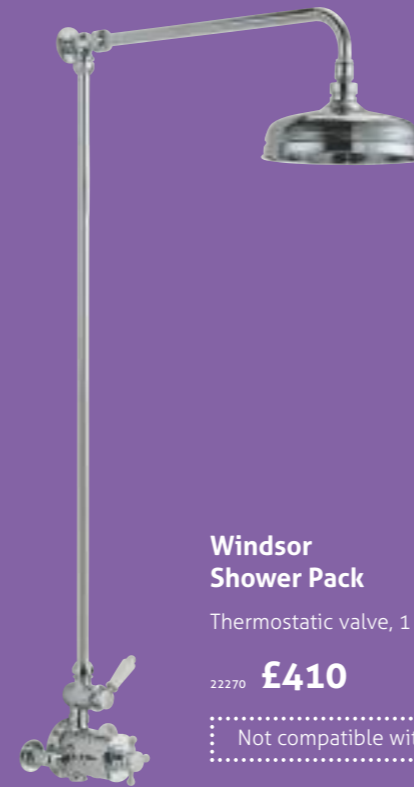

Qubis Shower Pack

Thermostatic valve, 1 bar min.

17845 **£702**

Not compatible with Easy Fitting Kit

= Thermostatic Valve

- SWIVEL SHOWER HEAD
- SOLID BRASS VALVE & BODY
- SHOWER HEAD STAINLESS STEEL
- 3
-

Ion Shower Pack

Thermostatic valve, 1 bar min.

21668 **£698**

Not compatible with Easy Fitting Kit

- SWIVEL SHOWER HEAD
- PUSH BUTTON CONTROLS
- SOLID BRASS VALVE & BODY
- SHOWER HEAD STAINLESS STEEL
- 3
-

Ion Shower Pack with Bath Filler

Thermostatic valve, 1 bar min.

21669 **£815**

Not compatible with Easy Fitting Kit

- SWIVEL SHOWER HEAD
- PUSH BUTTON CONTROLS
- SOLID BRASS VALVE & BODY
- SHOWER HEAD STAINLESS STEEL
- 3
-

traditional shower packs

These traditional shower packs feature a solid brass valve, body & shower head

= Thermostatic Valve

Windsor Shower Pack

Thermostatic valve, 1 bar min.

22270 **£410**

Not compatible with Easy Fitting Kit