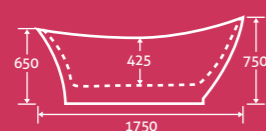

25
YEAR
GUARANTEE

essence

Essence Freestanding Acrylic Bath

25

1750 x 750

- Double skin acrylic
- Including waste

White ²¹⁷²⁷ **£1526**
Silver ²¹⁷²⁵ **£2229**
Black Galaxy ²¹⁷²⁶ **£2024**

Finishes

White

Silver

Black Galaxy

25
YEAR
GUARANTEE

sleek

Sleek Freestanding Acrylic Bath

25

- Double skin acrylic

1680 x 730 ⁶⁹³³² **£1249**

Waste ¹²⁶¹⁸ **£45**