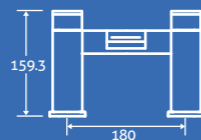

Cascata Waterfall Bath Shower Mixer

0.5 bar min.

– Including handset,
hose and bracket

17006 **£253**

3