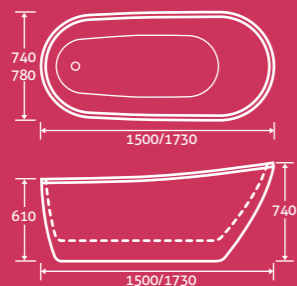

Bagni Freestanding Acrylic Bath

- Double skin acrylic
- Including waste

1670 x 785 15420 **£1072**

izumi

Izumi Freestanding Acrylic Bath

- Double skin acrylic
- Including waste

1500 x 740 14951 **£1512**
1730 x 780 14950 **£1640**