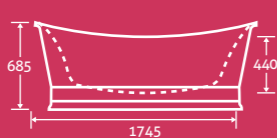

canterbury

Canterbury Freestanding Acrylic Bath 25

1745 x 795
- Double skin acrylic
- Including waste

- Black Rock 21722 **£2463**
- Copper Rock 21723 **£2463**
- White 21724 **£1642**

Finishes

bolton

Bolton Freestanding Acrylic Bath 25

- Double skin acrylic
- On chrome feet

- 1500 x 780 69454 **£1073**
- 1800 x 865 69455 **£1099**
- Waste 12618 **£45**