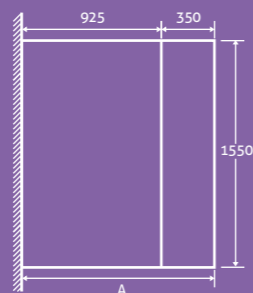

Keep your bathroom floor splash free. Use the Roma hinged bath panel to capture more water than ever before

A min	A max
1310	1330

shower packs

A convenient all in one solution to showering.

All our shower packs have thermostatic valves for consistent temperature control and with both contemporary & traditional designs to choose from there's a shower pack to suit any bathroom.