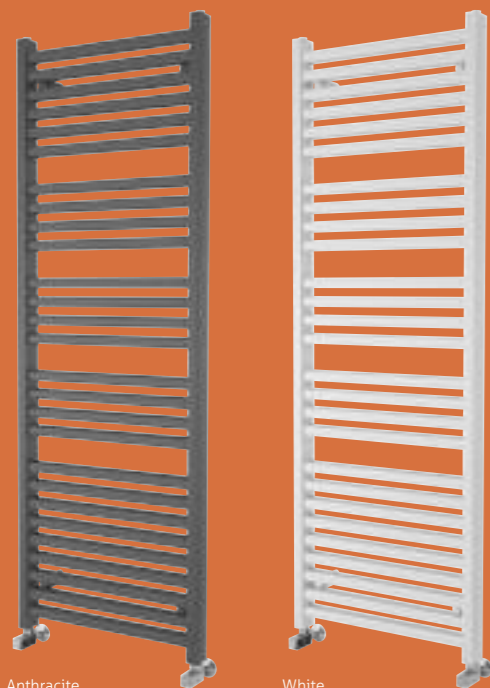

heating

tempt

Anthracite

White

Tempt Double Layer Towel Rail

3

H 1600 x W 550

– High heat output