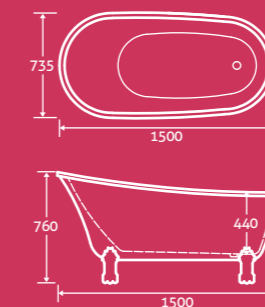

mormont

Mormont Freestanding Acrylic Bath

25

- Double skin acrylic
- On chrome feet

1500 x 735 69866 **£1153**

Waste 12618 **£45**

25
YEAR
GUARANTEE

tudor