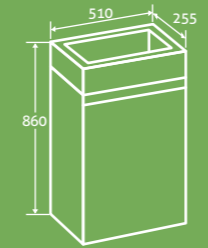

More matching Bath
Panels on page 121

quadro

**Quadro Floor Standing
Cloakroom Vanity Unit**

2

H 860 x W 510 x D 255
– Including ceramic basin
– Soft close door

20515 **£232**

Gloss White

SOFT
CLOSING
DOOR