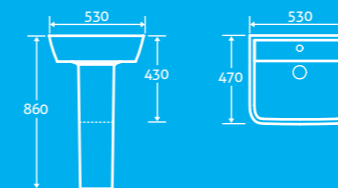

22434 **£290**

QUICK RELEASE HINGES for easy cleaning

Please check compatible with wc units

Alchemist Basin 25

H 860/430 x W 530 x D 470

- Available with 1 tap hole

Full Pedestal 12691 **£213**

Semi Pedestal 15809 **£213**