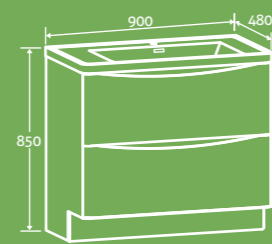

envy floor standing

Envy 600 Floor Standing Vanity Unit

H 850 x W 600 x D 420

- Price excludes basin
- Soft close drawers

£353

Grey Elm 17883, Gloss White 17881, Light Oak 17886, Rosewood 69516

Envy 900 Floor Standing Vanity Unit

H 850 x W 900 x D 480

- Price excludes basin
- Soft close drawers

£390

Light Oak

Envy 1200 Floor Standing Vanity Unit

H 850 x W 1200 x D 480

- Price excludes basin
- Soft close drawers

£538

Envy Wall Mounted Tall Cabinet

H 1500 x W 400 x D 300

- Soft close doors
- Available left or right hand hinge

£379

Envy WC Unit

H 800 x W 500 x D 220

- Including concealed cistern

£332

Finishes

ENVY BASIN OPTIONS

Link Composite Resin Basin

640 69522	£180
940 69523	£230
1240 69524	£285

Composite Resin Basin

600 13371	£139
900 13372	£151
1200 13370	£187

Opal White Glass Basin

- No overflow (requires free running waste page 94)

600 22492	£185
900 22494	£199
1200 22497	£233

Grey Glass Basin

- No overflow (requires free running waste page 94)

600 22493	£185
900 22495	£199
1200 22498	£233