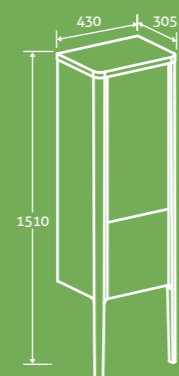

Stark Floor Standing Tall Cabinet

2

- Push open, soft close door
- Left hand hinge only

H 1510 x W 430 x D 305 58736 **£522**