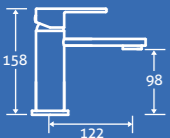

Juno Basin Mono 3
0.2 bar min.
– Including click clack waste
£145
34204

Juno Bath Filler 3
0.5 bar min.
£183
34205