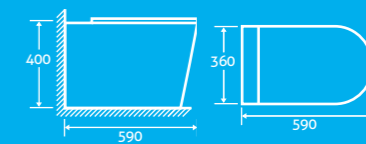

frazenda

Frazenda Toilet

25

H 830 x W 385 x D 700

- Including soft closing seat with quick release hinges for easy cleaning
- Anti bacterial glaze
- Fully concealed pipes give a neater appearance
- Eco flush 4.5/3l
- Horizontal outlet only

15410 **£417**

Frazenda Basin & Pedestal

25

H 830 x W 550 x D 420

- Available with 1 tap hole

22433 **£188**

Frazenda Wall Hung Toilet

25

H 370 x W 360 x D 550

- Including soft closing seat with quick release hinges for easy cleaning
- Requires a concealed cistern and frame, see page 95

21554 **£294**

Frazenda Back to Wall Toilet

25

H 400 x W 360 x D 590

- Including soft closing seat with quick release hinges for easy cleaning
- Requires a concealed cistern, see page 95

21552 **£294**

ceramics