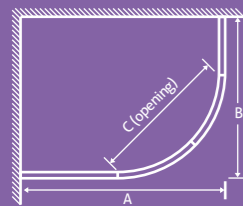

A min	A max	B min	B max	C
800 x 800	765	785	765	785	535
900 x 760	865	885	725	745	505
900 x 900	865	885	865	885	535
1000 x 800	965	985	765	785	535
1100 x 760	1065	1085	725	745	505
1200 x 800	1165	1085	765	785	535
1200 x 900	1165	1085	865	885	535
1300 x 760	1265	1285	725	745	505
1400 x 800	1365	1385	765	785	535

For Shower Trays see pages 40-47