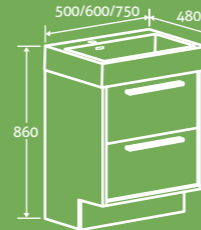

wynford floor standing

Wynford Floor Standing Vanity Unit 2

- Including composite resin basin
- Soft close drawers

H 860 x W 500 x D 480 **£510**

Light Sawn Oak 34314, Grey Ash 34315

H 860 x W 600 x D 480 **£596**

Light Sawn Oak 34317, Grey Ash 34316

H 860 x W 750 x D 480 **£715**

Light Sawn Oak 34319, Grey Ash 34318

Wynford Wall Mounted Tall Cabinet 2

- Soft close doors
- Universally handed

H 1600 x W 400 x D 350 **£392**

Light Sawn Oak 34279, Grey Ash 34280

Wynford WC Unit 2

- Including concealed cistern
- Toilet not included

H 800 x W 500 x D 200

Light Sawn Oak 34326, Grey Ash 34301 **£359**

Light Sawn Oak 34326, Grey Ash 34301

Wynford Single Mirror Wall Cabinet 2

- Soft close door

H 800 x W 500 x D 160 **£208**

Light Sawn Oak 34252, Grey Ash 34251

H 800 x W 600 x D 160 **£229**

Light Sawn Oak 34253, Grey Ash 34254

Wynford Double Mirror Wall Cabinet 2

- Soft close doors

H 800 x W 750 x D 160 **£250**

Light Sawn Oak 34257, Grey Ash 34255

Finishes

*PLEASE NOTE: Light Sawn Oak is different to Sawn Oak