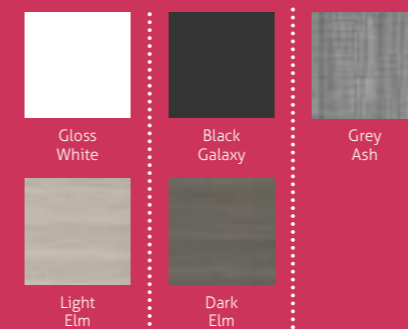

25
YEAR
GUARANTEE

EXTRA
DEEP
BATHS

extra deep acrylic baths

super-strong
ACRYLIC

These baths have narrower sides which means more room in the bath compared to other baths of the same size and at 440mm they really are extra deep giving you a luxurious and relaxing bathing experience.

Gemini Acrylic Bath

25

super-strong
ACRYLIC

super-strong Acrylic

1700 x 700 18777

£448

1700 x 750 12534

£448

1800 x 800 12535

£498

EXTRA
DEEP
BATH

Add a Revive whirlpool system from **£596**, see page 113

Virgo Acrylic Bath

25

super-strong
ACRYLIC

super-strong Acrylic

1700 x 700 12562

£434

1700 x 750 18780

£434

1800 x 800 18779

£491

EXTRA
DEEP
BATH

Add a Revive whirlpool system from **£596**, see page 113

bath panels

Dartmouth Bath Panels

1700 Bath Panel **£183**
Mussel Ash 20070, Stone Grey Ash 20071

1800 Bath Panel **£198**
Mussel Ash 20072, Stone Grey Ash 20073

Dartmouth End Panels

700 End Panel **£87**
Mussel Ash 20074, Stone Grey Ash 20075

750 End Panel **£87**
Mussel Ash 20076, Stone Grey Ash 20077

800 End Panel **£87**
Mussel Ash 20078, Stone Grey Ash 20079

Finishes

baths

L Shaped Bath Front Panels

1700

Gloss White 17037
Black Galaxy 17038
Light Elm 17039
Dark Elm 17040
Grey Ash 34233

£119

L Shaped Bath End Panels

700

Gloss White 17041
Black Galaxy 17042
Light Elm 17043
Dark Elm 17044
Grey Ash 34234

£78

Bath Front Panels

1800/1700

– Bath front panels are supplied 1800mm but can be cut to size

Gloss White 17045
Black Galaxy 17046
Light Elm 17047
Dark Elm 17048
Anthracite Grey 22826
Grey Ash 34235
Light Sawn Oak 34284

£107

Bath End Panels

800/750/700

– Bath end panels are supplied 800mm but can be cut to size

Gloss White 17049
Black Galaxy 17050
Light Elm 17051
Dark Elm 17052
Anthracite Grey 22827
Grey Ash 34236
Light Sawn Oak 34282

£57

Epernay Front Panels

1800/1700

– Bath front panels are supplied 1800mm but can be cut to size