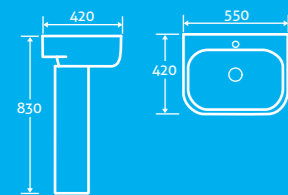

Frazenda Wall Hung Toilet

25

H 370 x W 360 x D 550

- Including soft closing seat with quick release hinges for easy cleaning
- Requires a concealed cistern and frame, see page 95

21554 **£294**