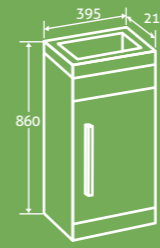

Gloss White

SOFT
CLOSING
DOOR

CERAMIC
BASIN

Bath End Panels

- Bath end panels are supplied 800mm but can be cut to size

800/750/700 **£57**

Bath Front Panels

- Bath front panels are supplied 1800mm but can be cut to size

1800/1700 **£107**