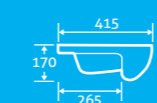

Liberty Semi Recessed Basin

25

H 170 x W 500 x D 415

- Available with 1 tap hole

20215 **£76**