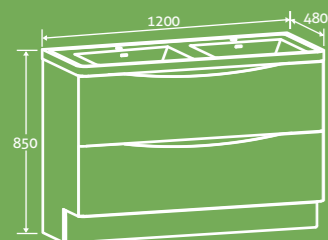

envy floor standing

Envy 600 Floor Standing Vanity Unit

H 850 x W 600 x D 420

- Price excludes basin
- Soft close drawers

£353

Grey Elm 17883, Gloss White 17881, Light Oak 17886, Rosewood 69516

Envy 900 Floor Standing Vanity Unit

H 850 x W 900 x D 480

- Price excludes basin
- Soft close drawers

£390

Envy 1200 Floor Standing Vanity Unit

H 850 x W 1200 x D 480

- Price excludes basin
- Soft close drawers

£538

Envy Wall Mounted Tall Cabinet

H 1500 x W 400 x D 300

- Soft close doors
- Available left or right hand hinge

£379

Envy WC Unit

H 800 x W 500 x D 220

- Including concealed cistern

£332

Finishes

ENVY BASIN OPTIONS

Link Composite Resin Basin

640 69522	£180
940 69523	£230
1240 69524	£285

Composite Resin Basin

600 13371	£139
900 13372	£151
1200 13370	£187

Opal White Glass Basin

- No overflow (requires free running waste page 94)

600 22492	£185
900 22494	£199
1200 22497	£233

Grey Glass Basin

- No overflow (requires free running waste page 94)

600 22493	£185
900 22495	£199
1200 22498	£233