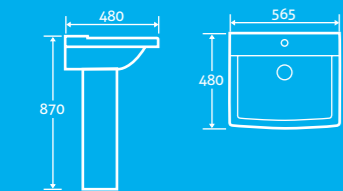

- SOFT CLOSING SEAT
- ECO FLUSH 4.5/3l
- ANTI BACTERIAL GLAZE

Virgo Square Basin & Pedestal

H 870 x W 565 x D 480

25

- Available with 1 tap hole

15429 **£221**

Foundry Round Basin & Pedestal

H 850 x W 595 x D 470