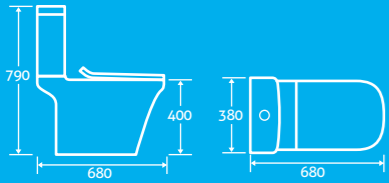

Foundry Basin & Pedestal

25

H 850 x W 595 x D 470

- Available with 1 tap hole

£221