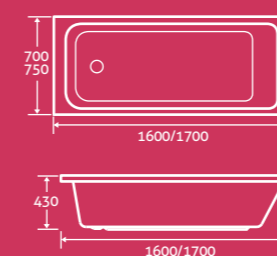

Apollo Simply Air Acrylic Bath

super-strong Acrylic

1600 x 700 69665 **£1979**
1700 x 700 69666 **£1979**

Add a Revive whirlpool system from **£596**, see page 113