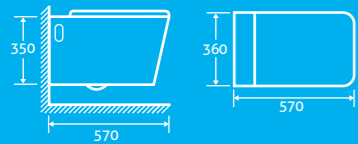

SOFT CLOSING SEAT
QUICK RELEASE HINGES

QUICK RELEASE HINGES for easy cleaning

Epernay Back to Wall Toilet 25

H 410 x W 360 x D 570

- Including soft closing seat with quick release hinges for easy cleaning
- Requires a concealed cistern, see page 95

12712 **£294**