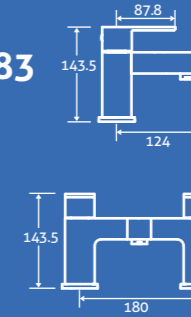

0.3 bar min.
12779 **£183**

3

Nero Bath Shower Mixer

0.3 bar min.
– Including handset, hose and bracket.
12780 **£208**

3