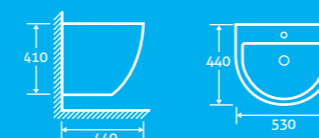

- SOFT CLOSING SEAT
- QUICK RELEASE HINGES

Oracle Wall Hung Basin 25

H 410 x W 530 x D 440

- Available with 1 tap hole

12727 **£253**

Frazenda Basin & Pedestal 25

H 830 x W 550 x D 420

- Available with 1 tap hole
- Designed to match Oracle ceramics