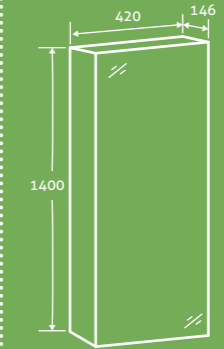

SOFT
CLOSING
DOORS

Zen Mirrored Aluminium Tall Wall Cabinet 2
– Soft close door
– Available left hand only
H 1400 x W 420 x D 146 15329 **£498**