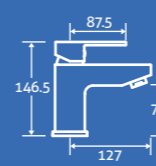

Nero Wall Mounted Basin Mixer