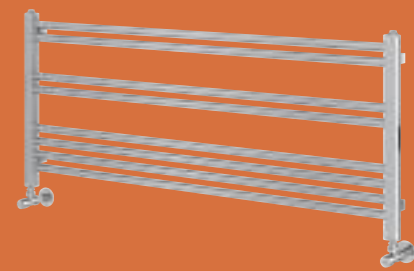

Nova Horizontal Towel Rail 3
H 500 x W 980
Chrome 825 BTU.
24153 **£152**

Nova Horizontal Towel Rail 3
H 500 x W 1200
Chrome 969 BTU.
24152 **£174**

heating

nova

Nova Electric Towel Rail 3
H 770 x W 500
Chrome 682 BTU.
24151 **£233**

Nova Electric Towel Rail 3
H 1200 x W 500
Chrome 1023 BTU.
24150 **£277**

Nova Towel Rail 3
H 770 x W 600
Chrome 1132 BTU.
24146 **£141**

Nova Towel Rail 3
H 1200 x W 400
Chrome 1164 BTU.
15007 **£181**

Nova Towel Rail 3
H 1200 x W 600
Chrome 1600 BTU.
24148 **£201**

Nova Towel Rail 3
H 1800 x W 600
Chrome 2572 BTU.
24149 **£375**