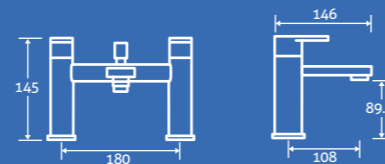

valens

Valens Basin Mono 3
0.3 bar min.
– Including click clack waste
14936 **£163**

Valens Tall Basin Mono 3
0.3 bar min.
14939 **£188**

Valens Bath Filler 3
0.5 bar min.
14937 **£224**

Valens Bath Shower Mixer 3
0.5 bar min.
– Including handset, hose and bracket.
14938 **£238**

jak

Jak Basin Mono 3
0.5 bar min.
– Including click clack waste
38394 **£126**

Jak Bath Filler 3
0.3 bar min.
12772 **£164**

ice

Ice Basin Mono 3
0.3 bar min.
– Including click clack waste
22259 **£175**