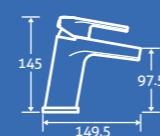

Sansa Tall Basin Mono 3
0.3 bar min.
£153
34216

Sansa Bath Filler 3
0.5 bar min.
£180
34214

Sansa Bath Shower Mixer 3
0.5 bar min.
– Including handset, hose and bracket.
34215 **£204**

martell

Martell Basin Mono 3
0.3 bar min.
– Including click clack waste
34210 **£99**