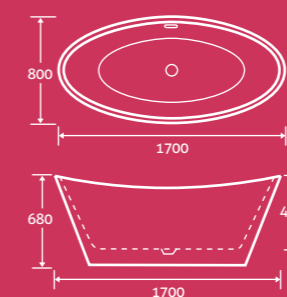

25
YEAR
GUARANTEE

tudor

Tudor Freestanding Acrylic Bath

25

- Double skin acrylic
- Including waste

1676 x 810 ⁶⁹⁴⁵⁶ **£1495**

25
YEAR
GUARANTEE

laguna

Laguna Freestanding Acrylic Bath

25

- Double skin acrylic

1700 x 800 ⁶⁹³³⁰ **£1224**

Waste ¹²⁶¹⁸ **£45**