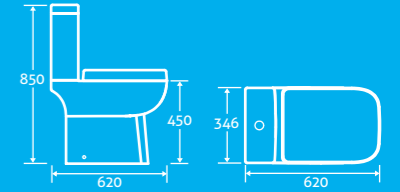

- COMFORT HEIGHT
- SOFT CLOSING SEAT
- QUICK RELEASE HINGES
- ECO FLUSH 4.5/3l
- ANTI BACTERIAL GLAZE