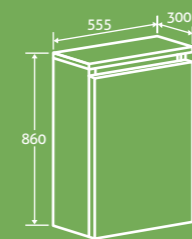

H 860 x W 555 x D 300

- Including concealed cistern
- Toilet not included
- Designed to match Halo furniture

15660 **£315**

INCLUDES CISTERN

Finish

Dark Oak

For matching Bath Panels see page 121

COMPOSITE RESIN BASIN
SOFT CLOSING DOORS
SOFT CLOSING DRAWER
2 YEAR GUARANTEE