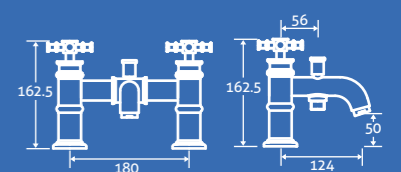

taps

fulcrum

0.3 bar min.
– Including click clack waste

12768 **£157**

0.3 bar min.

12769 **£214**

0.3 bar min.
– Including handset, hose and bracket.

12770 **£253**

kensington

0.2 bar min.
– Including click clack waste

12774 **£102**

0.2 bar min.

12776 **£83**

0.2 bar min.

12777 **£89**

0.2 bar min.
– Including handset, hose and bracket.

12775 **£151**