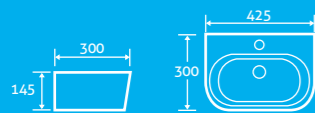

Slim Cloakroom Basin 25
– Tap not included
H 145 x W 425 x D 300 18196 **£82**