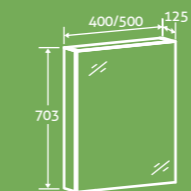

Titanium Grey Gloss

SOFT
CLOSING
DRAWERS

CHOICE
OF BASIN

Zen Mirrored Single Door Aluminium Wall Cabinet 2
 H 703 x W 400 x D 125 13376 **£247**
 H 703 x W 500 x D 125 12668 **£266**

Universally handed

ALUMINIUM