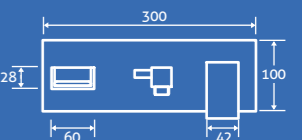

0.5 bar min.

– Including handset,
hose and bracket

22540 **£328**

3