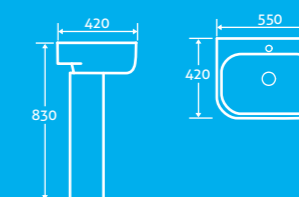

12714 **£253**

Frazenda Basin & Pedestal 25

H 830 x W 550 x D 420

- Available with 1 tap hole
- Designed to match Epernay ceramics

22433 **£188**

SOFT CLOSING SEAT
QUICK RELEASE HINGES
25
YEAR
GUARANTEE

- 25 YEAR GUARANTEE
- SOFT CLOSING SEAT
- QUICK RELEASE HINGES
- ECO FLUSH 4.5/3l
- ANTI BACTERIAL GLAZE