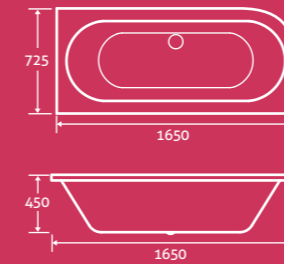

Acrylic curved bath panel

18783 £163