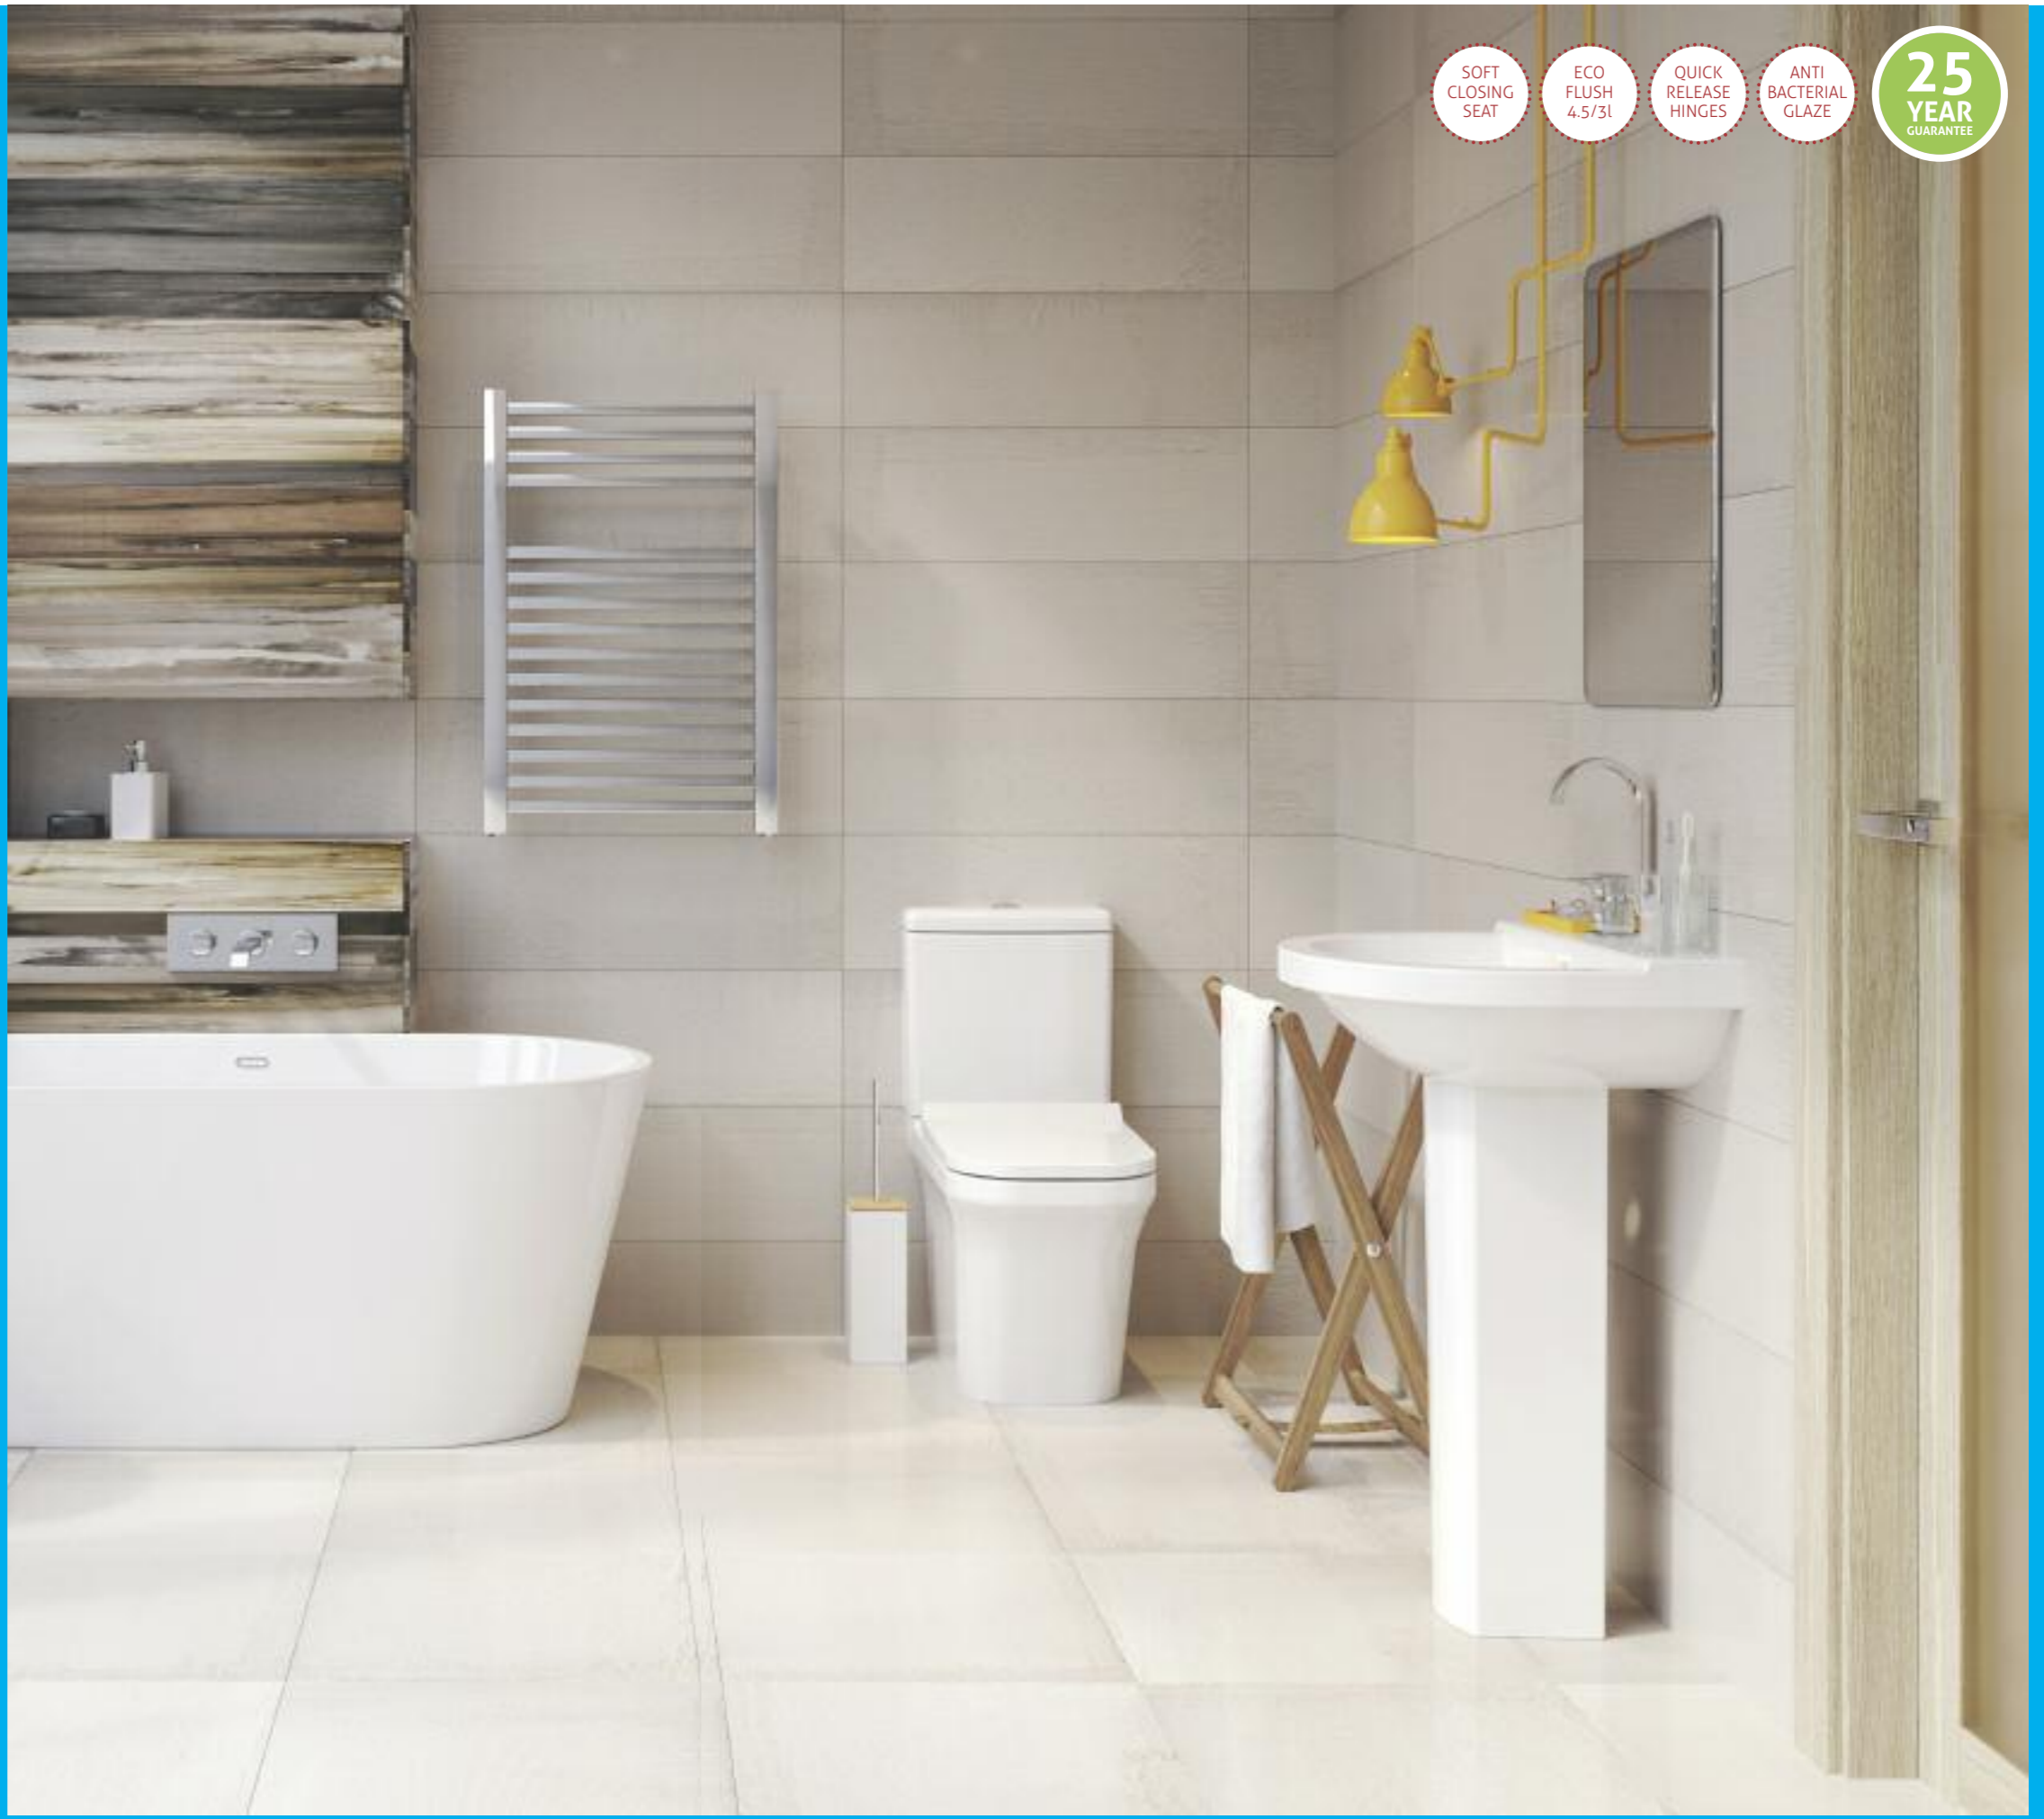

foundry

Foundry Toilet

25

H 790 x W 380 x D 680

- Including soft closing seat with quick release hinges for easy cleaning
- Anti bacterial glaze
- Eco flush 4.5/3l
- Horizontal outlet, side outlet & 's' trap

£404

QUICK RELEASE HINGES for easy cleaning

Foundry Basin & Pedestal

25

H 850 x W 595 x D 470

- Available with 1 tap hole

£221

Virgo Square Basin & Pedestal

25

H 870 x W 565 x D 480

- Available with 1 tap hole
- Designed to match Foundry ceramics

£221

ceramics