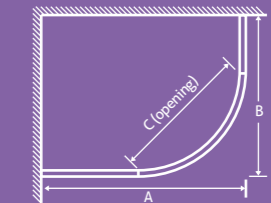

A min	A max	B min	B max	C
900 x 900	865	885	865	885	450
1200 x 800	1165	1185	765	785	405
1200 x 900	1165	1185	865	885	450
1400 x 800	1365	1385	765	785	405

For Shower Trays see pages 40-47