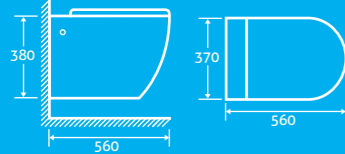

QUICK RELEASE HINGES for easy cleaning