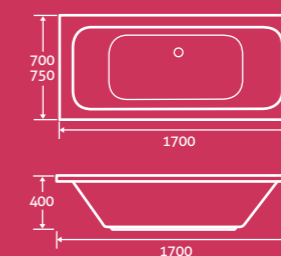

Meera Simply Air Acrylic Bath

super-strong Acrylic

1700 x 700 69663 **£1989**
1700 x 750 69664 **£2099**

Add a Revive whirlpool system from **£596**, see page 113