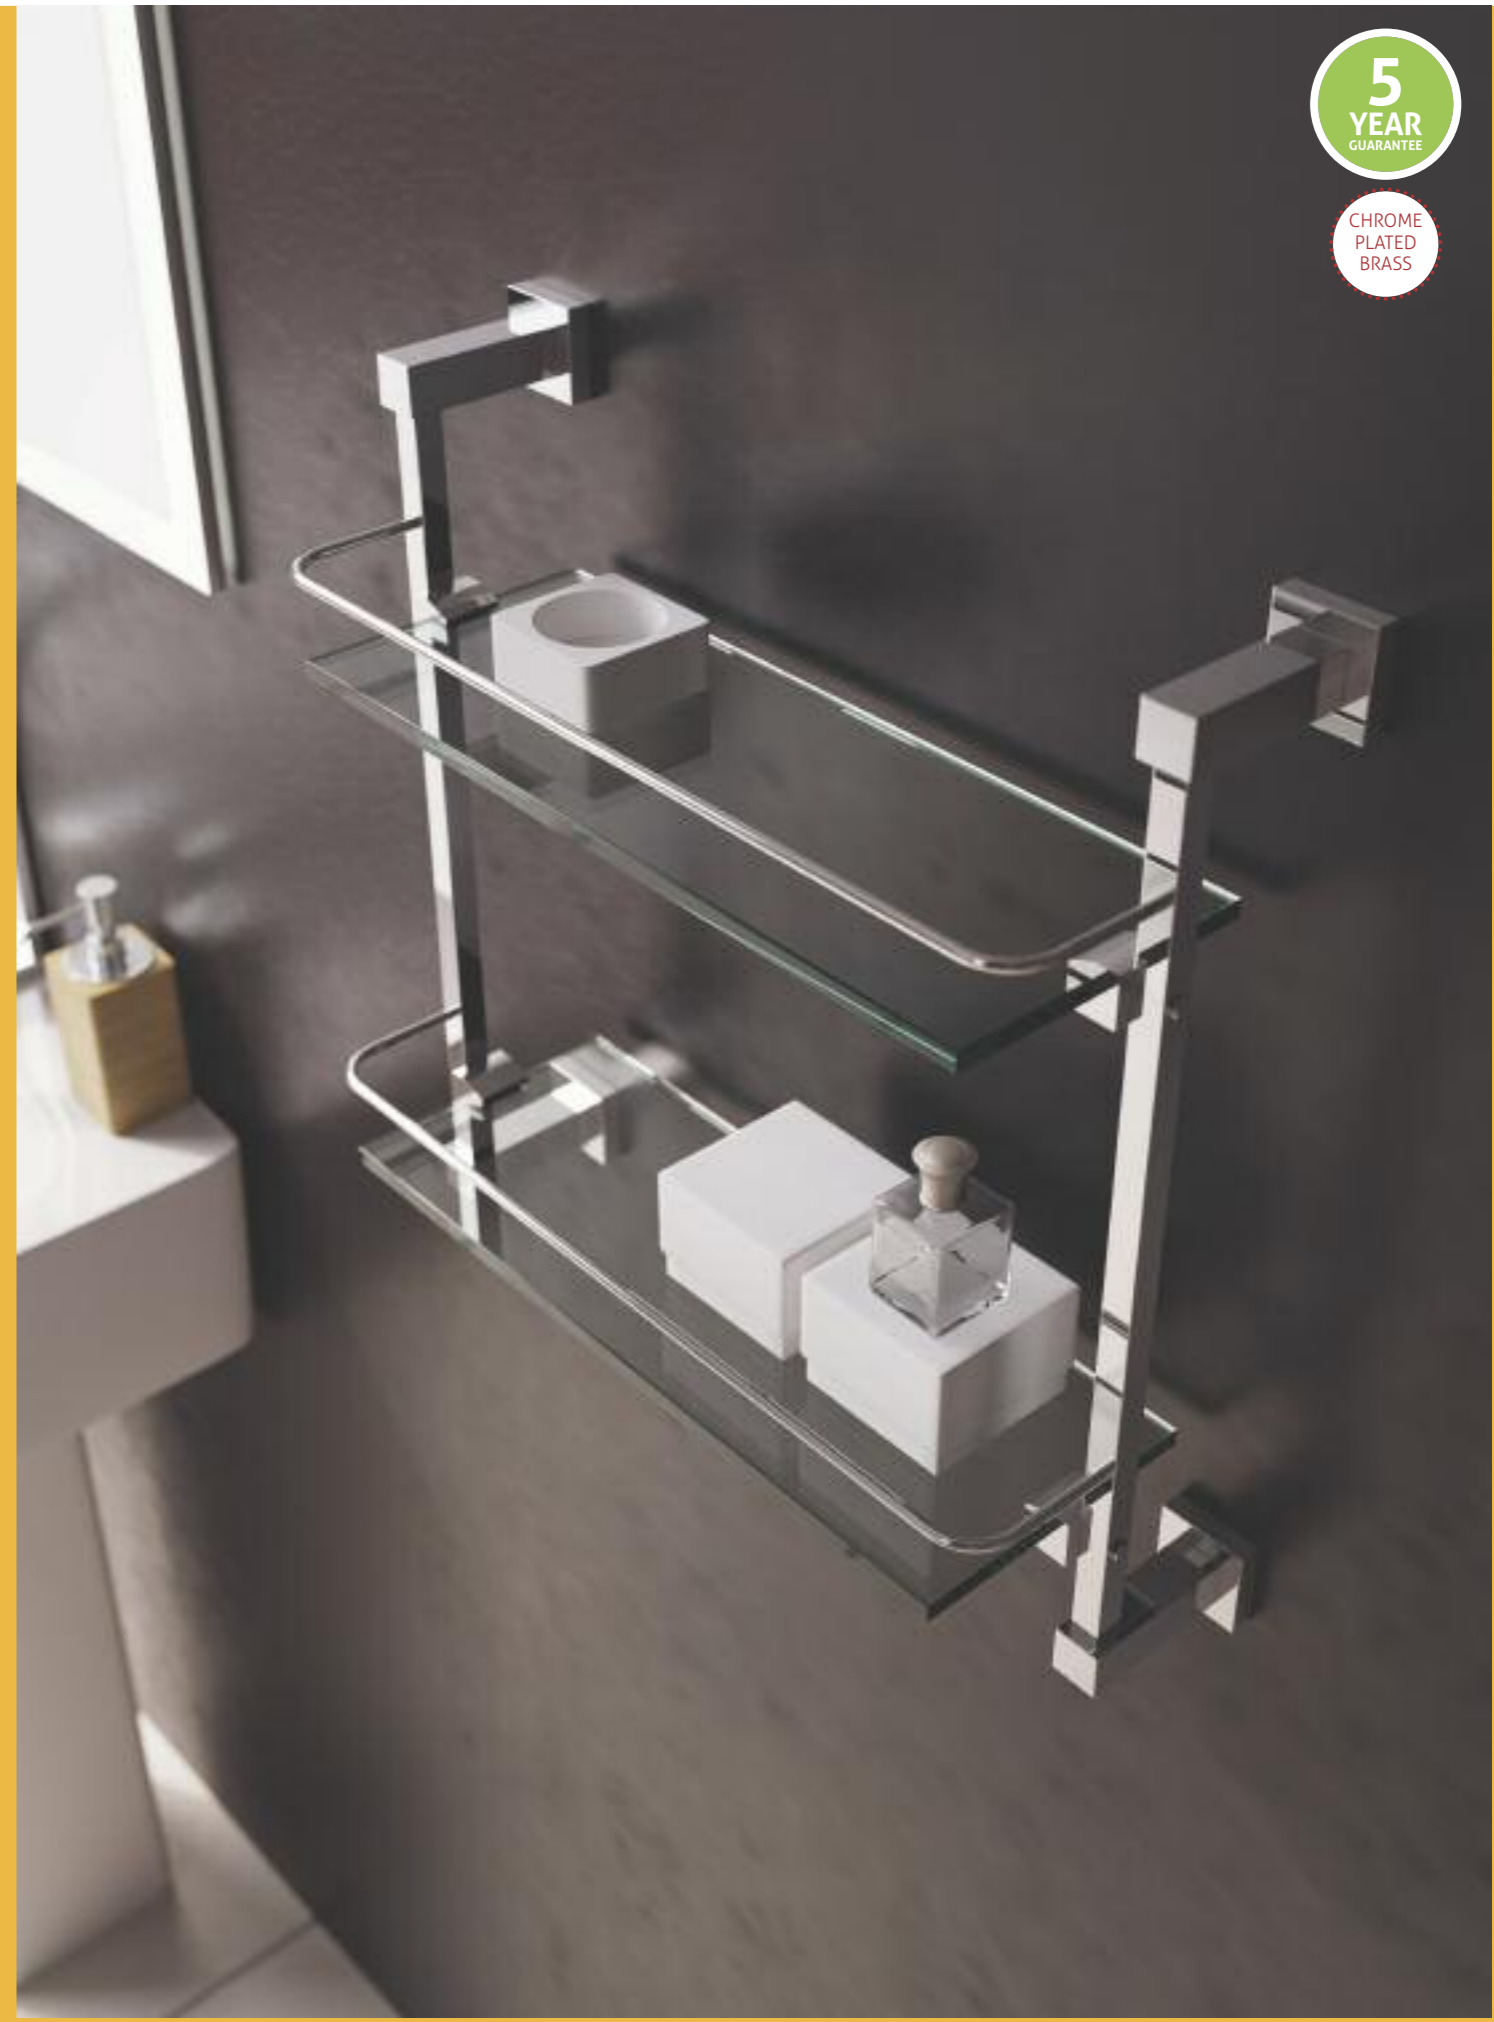

Quadro Towel Ring 5
Chrome plated brass.

12883 **£37**

CHROME PLATED BRASS

Quadro 600mm Towel Shelf 5
Chrome plated brass.

12894 **£107**

5 YEAR GUARANTEE

CHROME PLATED BRASS

accessories