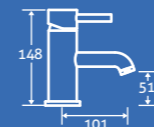

Trajan Wall Mounted Basin Mixer