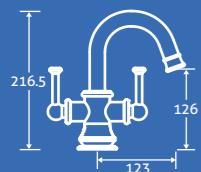

Fulcrum Bath Filler