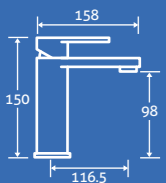

valens

Valens Basin Mono 3
0.3 bar min.
– Including click clack waste
14936 **£163**

Valens Tall Basin Mono 3
0.3 bar min.
14939 **£188**

Valens Bath Filler 3
0.5 bar min.
14937 **£224**

Valens Bath Shower Mixer 3
0.5 bar min.
– Including handset, hose and bracket.
14938 **£238**

jak

Jak Basin Mono 3
0.5 bar min.
– Including click clack waste
38394 **£126**

Jak Bath Filler 3
0.3 bar min.
12772 **£164**

ice

Ice Basin Mono 3
0.3 bar min.
– Including click clack waste
22259 **£175**