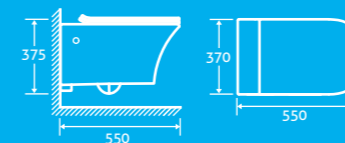

25
YEAR
GUARANTEE

SOFT
CLOSING
SEAT

QUICK
RELEASE
HINGES

ECO
FLUSH
4.5/3l

ANTI
BACTERIAL
GLAZE

25
YEAR
GUARANTEE

SOFT
CLOSING
SEAT

QUICK
RELEASE
HINGES

ECO
FLUSH
4.5/3l

tokyo

Tokyo Toilet

H 770 x W 360 x D 680

- Including soft closing seat with quick release hinges for easy cleaning
- Eco flush 4.5/3l
- Anti bacterial glaze
- Right hand inlet
- Horizontal outlet as standard
- Can accept side outlet connection
- 'S' trap floor fitting can be used

17035 **£318**

SOFT CLOSING SEAT
QUICK RELEASE HINGES
ECO FLUSH 4.5/3l
ANTI BACTERIAL GLAZE

Tokyo Basin & Pedestal

H 810 x W 560 x D 470

- Available with 1 tap hole

17034 **£214**

Tokyo Basin & Semi Pedestal

H 390 x W 560 x D 470

- Available with 1 tap hole

17036 **£214**

eiffel

Eiffel Wall Hung Toilet

H 375 x W 370 x D 550

- Including soft closing seat with quick release hinges for easy cleaning
- Requires a concealed cistern & frame, see page 95

69881 **£299**

SOFT CLOSING SEAT
QUICK RELEASE HINGES

Eiffel Back to Wall Toilet

H 405 x W 360 x D 570

- Including soft closing seat with quick release hinges for easy cleaning
- Requires a concealed cistern, see page 95

69882 **£299**

SOFT CLOSING SEAT
QUICK RELEASE HINGES

Eiffel Semi Recessed Basin

H 180 x W 560 x D 430

- Available with 1 tap hole

69879 **£149**