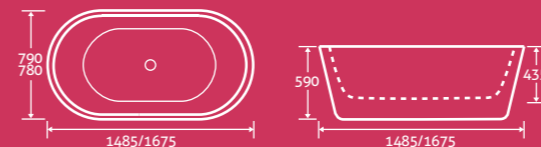

1485 x 790 21731 **£1113**
1675 x 780 21732 **£1172**

revive whirlpool & air spa systems

Revitalise. Refresh. Relax. The Revive whirlpool system is an experience for the body and the mind. Using warm water, it gently massages your whole body. Creating total relaxation and rejuvenation.