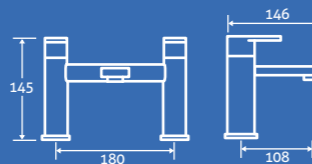

Valens Bath Shower Mixer 3
0.5 bar min.
– Including handset, hose and bracket.
14938 **£238**