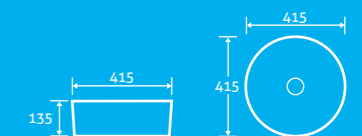

- No overflow
(requires free running waste page 94)

H 135 x W 415 x D 415 63797 **£104**

Neptune Countertop Basin 25