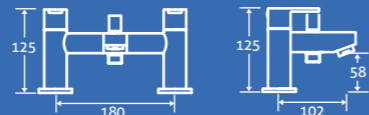

17821 **£139**

Charm Bath Shower Mixer

3

0.5 bar min.
– Including handset, hose and bracket.

17822 **£157**

zest waterfall

Zest Waterfall Basin Mono

3