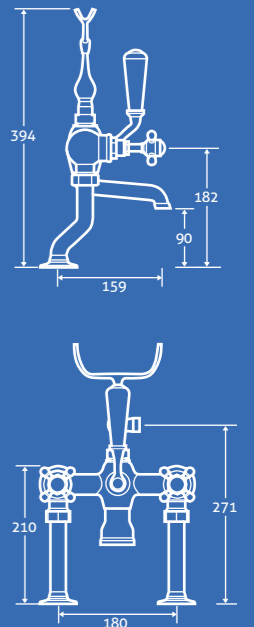

Greenwich Basin Mono 3
0.2 bar min.
– Including pop up waste
22525 **£128**