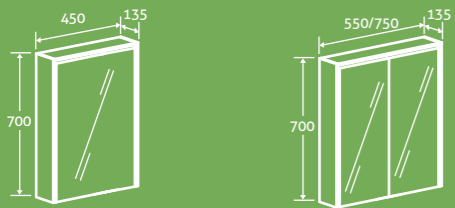

willow

Willow Wall Hung Vanity Unit 2

- Including composite resin basin
- Soft close drawers

H 530 x W 500 x D 460 **£537**

Matt White 63816, French Grey 63815

H 530 x W 600 x D 460 **£595**

Matt White 63818, French Grey 63817

H 530 x W 800 x D 460 **£699**

Matt White 63820, French Grey 63819

Willow LED Mirrored Wall Cabinet 2

CE Approved, IP 44

- Low energy LED, infra red sensor*, soft close doors
- Single door left hand hinge only

Single Door

H 700 x W 450 x D 130 **£313**

Matt White 58753, French Grey 58755

Double Door

H 700 x W 550 x D 130 **£334**

Matt White 58758, French Grey 58760

H 700 x W 750 x D 130 **£386**

Matt White 58763, French Grey 58765

Willow Wall Mounted Tall Cabinet 2

- Soft close doors
- Universally handed

H 1600 x W 400 x D 300 **£455**

Matt White 58767, French Grey 58768

Finishes

*PLEASE NOTE: All sensors must be a minimum of 150mm away from any surface, including side walls, LED lights are cool white 6400k. Sawn Oak is different to Light Sawn Oak