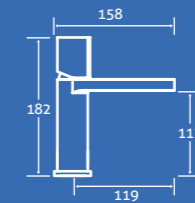

Pascal Tall Basin Mono

0.3 bar min.

69302 **£209**