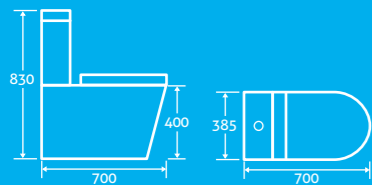

Frazenda Basin & Pedestal

25

H 830 x W 550 x D 420

- Available with 1 tap hole

22433 **£188**