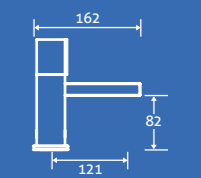

Pascal Deck Mounted 4 Hole Bath Shower Mixer

0.5 bar min.
- Including handset, hose & bracket

69303 **£319**

Pascal Bath Shower Mixer

0.5 bar min.
- Including handset, hose and bracket

69304 **£235**

pascal

Pascal Basin Mono

0.3 bar min.
- Including click clack waste

69301 **£179**

Pascal Tall Basin Mono

0.3 bar min.

69302 **£209**

Pascal Bath Filler

0.5 bar min.

69305 **£220**

Pascal Wall Mounted Basin Mixer

0.3 bar min.

69306 **£199**