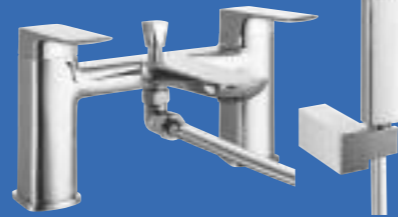

Zane Bath Shower Mixer **3**
0.5 bar min.
– Including handset, hose and bracket.
69909 **£230**