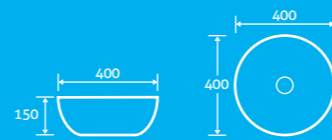

Apollo Countertop Basin 25
– Tap not included
H 135 x W 550 x D 315 63792 **£120**

Wynford Composite Resin Countertop Basin 25
– Tap not included
H 110 x W 500 x D 470 50409 **£151**
H 110 x W 600 x D 470 34263 **£178**
H 110 x W 750 x D 470 50410 **£189**

Sphere Countertop Bowl 25
H 150 x W 400 x D 400
– No overflow (requires free running waste)
18197 **£113**

Slim Cloakroom Basin 25
– Tap not included
H 145 x W 425 x D 300 18196 **£82**

Blade Cloakroom Basin 25
– No overflow (requires free running waste)
– Tap not included
H 145 x W 325 x D 280 18194 **£82**

Curve Corner Basin 25
– Tap not included
H 135 x W 395 x D 370 18195 **£82**

Quadro Cloakroom Basin 25
– Available with 1 tap hole
– Including bracket
– Universally handed
– No overflow (requires free running waste)
– Tap not included
H 150 x W 510 x D 255 12729 **£92**

Saturn Cloakroom Basin 25
– Available with 1 tap hole
– Universally handed
– No overflow (requires free running waste)
– Tap not included
H 100 x W 405 x D 185 63800 **£104**

Free Running Waste
– Required for all basins with no overflow
12620 **£28**

820 Concealed Cistern & Mounting Frame 3
W 500 x H 820-1020 x D 150-220
– Dual flush push button 6/31
– Pneumatic flush
Top access 12622 **£277**
Front access 12622 **£277**

Prior to installation it is recommended to pre-fit pan to frame to ensure fixing centres are compatible.

1200 Concealed Cistern & Mounting Frame 3
W 500 x H 1168-1368 x D 150-220
– Dual flush push button 6/31
Front access 12621 **£297**

Prior to installation it is recommended to pre-fit pan to frame to ensure fixing centres are compatible.

Douche with Mini Thermostatic Mixer Valve 3
Thermostatic valve
0.5 bar min.
15620 **£120**

Douche with Manual Isolating Valve 3
0.5 bar min.
15621 **£41**

Compact Concealed Cistern Dual Flush 3
W 335 x H 320 x D 140
– For use with all our back to wall toilets
– Dual flush 6/31
12619 **£76**