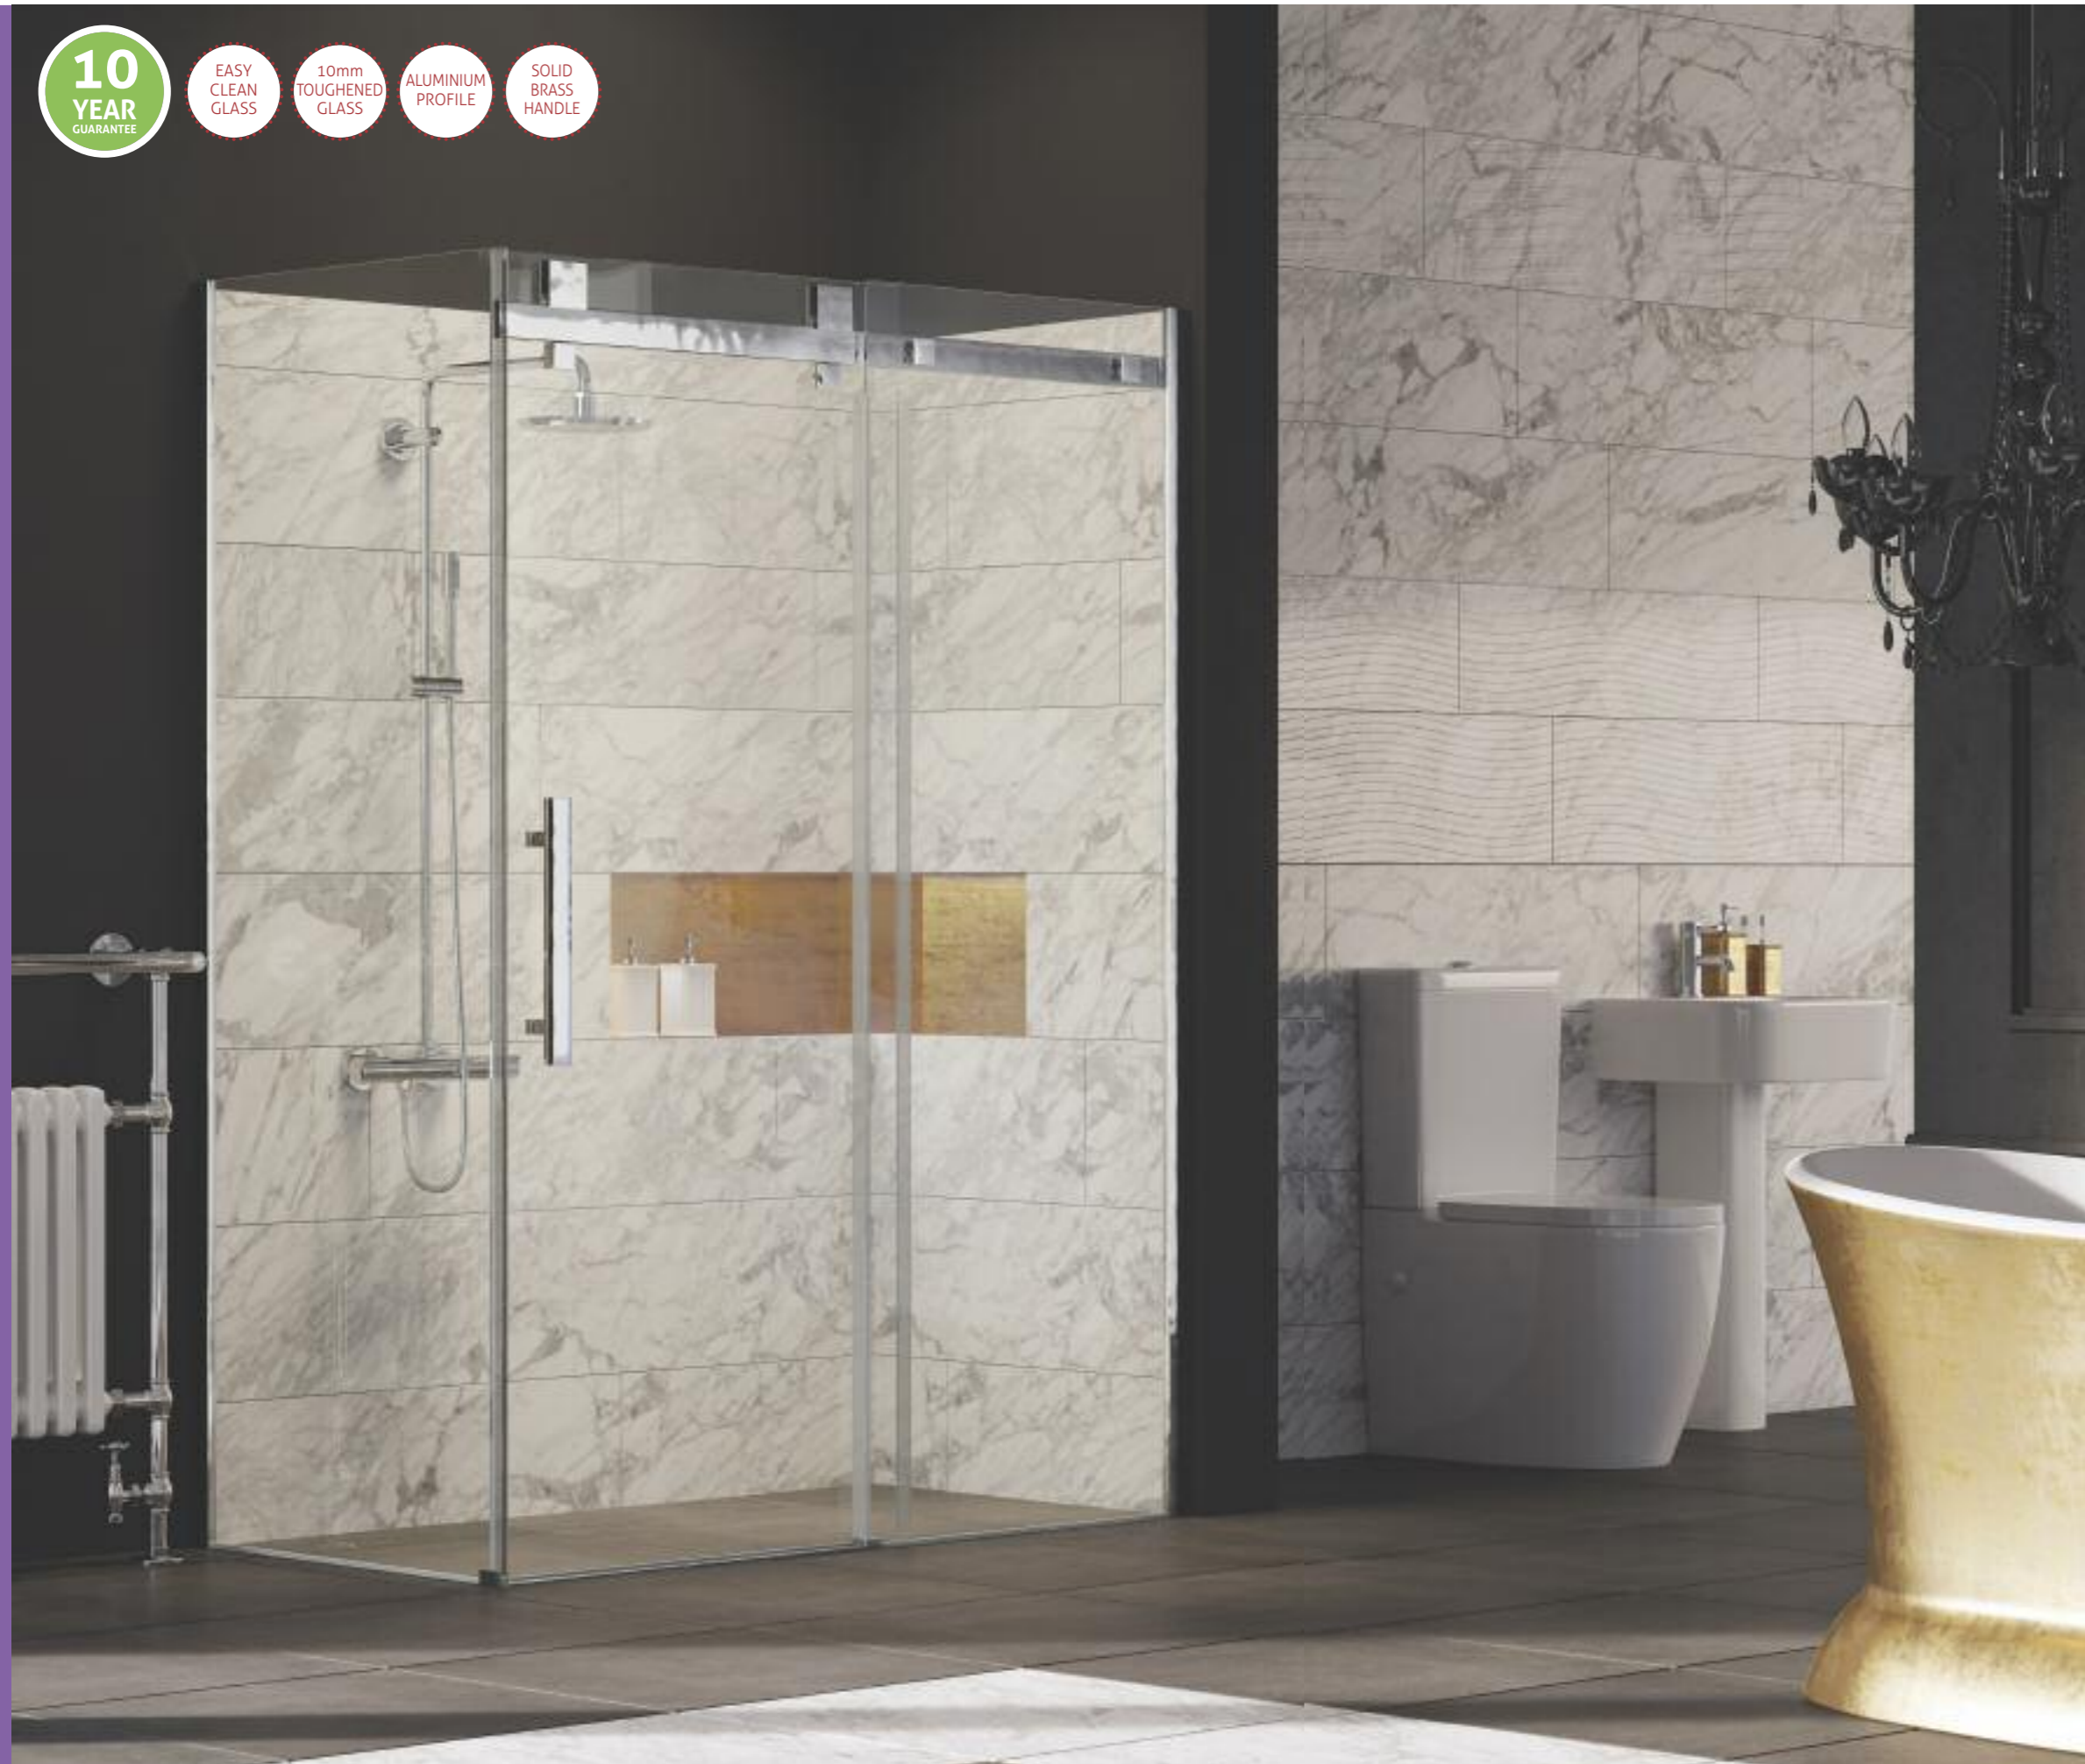

- 8mm TOUGHENED GLASS
- EASY CLEAN GLASS
- ALUMINIUM PROFILE

10

- 10 YEAR GUARANTEE
- EASY CLEAN GLASS
- 10mm TOUGHENED GLASS
- ALUMINIUM PROFILE
- SOLID BRASS HANDLE

solid

showers

Solid Sliding Door

10

10mm toughened glass, height 2000mm

- Aluminium profile
- Solid brass handle
- Easy clean glass
- Universally handed
- Use as a door alone or with the matching side panel

1200 ¹⁷⁹⁷⁹ **£876**
1400 ¹⁷⁹⁸⁰ **£946**

- ALUMINIUM PROFILE
- EASY CLEAN GLASS
- 10mm TOUGHENED GLASS
- SOLID BRASS HANDLE