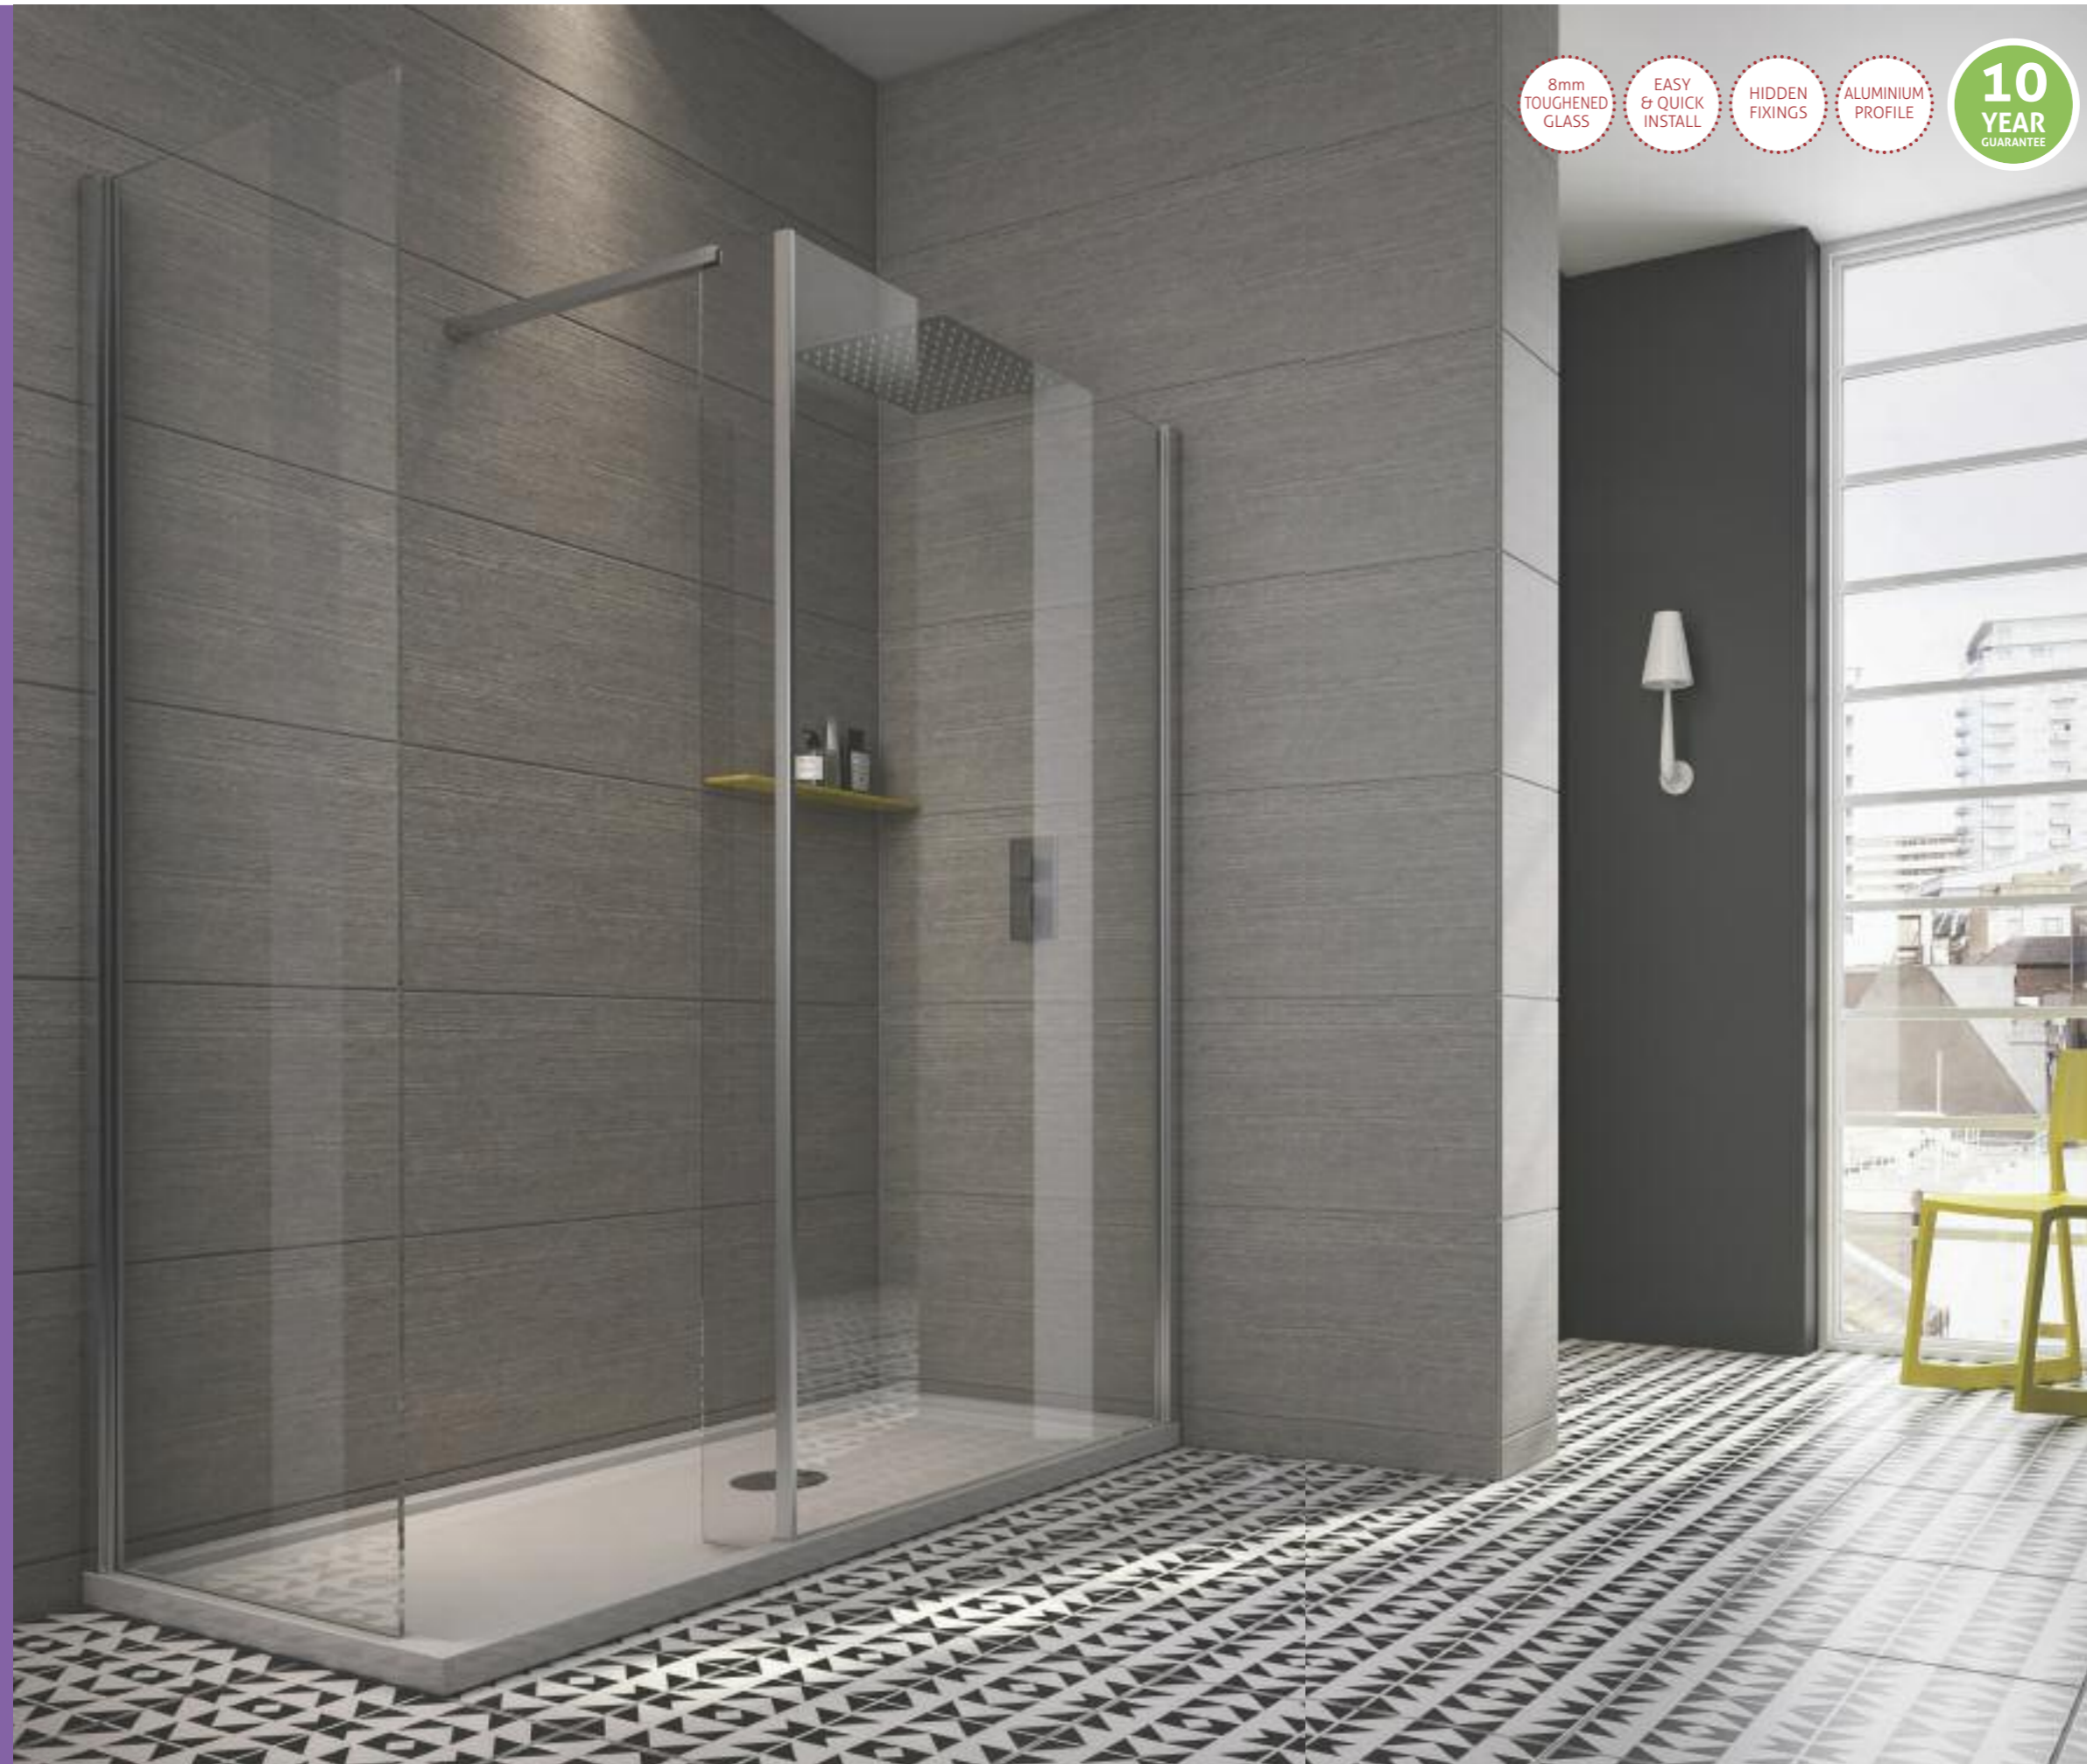

QUICK RELEASE DOOR ROLLERS for easy cleaning

For Shower Trays see pages 40-47

800 x 800	12603	£417
900 x 900	12607	£434
1000 x 800	12591	£442
1200 x 800	12593	£467
1200 x 900	12594	£491

genoa

Genoa Frameless Double Hinged Door Quadrant

10

6mm glass, radius 550mm, height 1850mm

- Aluminium profile
- Solid brass handles

STYLISH CHROME HINGES

For Shower Trays see pages 40-47

900 x 900 12567 **£542**

	A min	A max	B min	B max
900 x 900	865	885	865	885

- 8mm TOUGHENED GLASS
- EASY & QUICK INSTALL
- HIDDEN FIXINGS
- ALUMINIUM PROFILE
- 10 YEAR GUARANTEE

rio

showers

Rio Walk-In Enclosure

10

8mm toughened glass, height 2000mm, height including tray 2040mm

- Aluminium profile
- Front access fittings for quick and easy installation
- Concealed fixings give a neater look
- Universally handed
- Waste not included