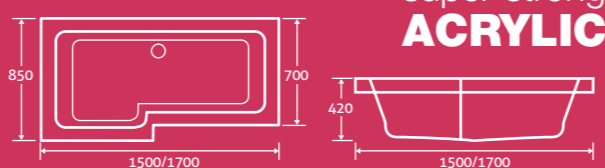

super-strong ACRYLIC

alderney

Alderney Acrylic Shower Bath with Screen

25

1700 x 850/700

– Including front panel and screen
– Available left and right hand, left hand shown

Standard Acrylic LH 12506, RH 12507 **£607**

super-strong ACRYLIC LH 12508, RH 12509 **£704**

Add a Revive whirlpool system from **£596**, see page 113

End Panel 12525 **£82**