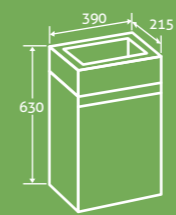

Gloss White

SOFT
CLOSING
DOOR

COMPOSITE
RESIN BASIN

Finishes