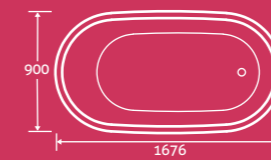

25 YEAR GUARANTEE

baths

lannister

Lannister Freestanding Acrylic Bath

25

- Double skin acrylic
- Including waste

1676 x 900 69457 **£1965**

canterbury