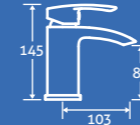

titus

Titus Basin Mono

0.3 bar min.
– Including click clack waste

14933 **£137**

Titus Tall Basin Mono

0.3 bar min.

34203 **£155**

Titus Wall Mounted Basin Mixer