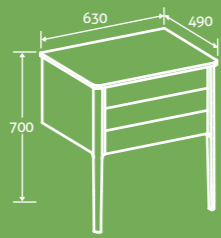

stark

Stark Floor Standing Vanity Unit

2

- Including stone resin worktop
- Excludes basin, choose any countertop bowl from pages 93-94
- Push open, soft close drawers

H 700 x W 630 x D 490 63832 **£649**

H 700 x W 1180 x D 490 63831 **£956**