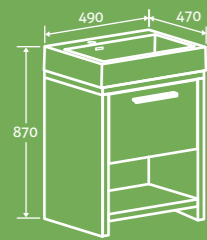

- Including composite resin basin
- Soft close drawer

15440 **£403**

COMPOSITE RESIN BASIN
SOFT CLOSING DRAWER

Halo 750 Vanity Unit

H 885 x W 750 x D 480

- Including composite resin basin
- Soft close doors