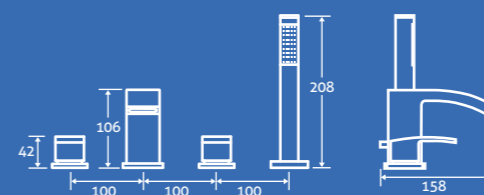

Titus Deck Mounted 4 Hole Bath Shower Mixer

0.5 bar min.

– Including handset, hose & bracket

69905 **£244**

Titus Bath Shower Mixer

0.5 bar min.

– Including handset, hose and bracket.

14935 **£197**