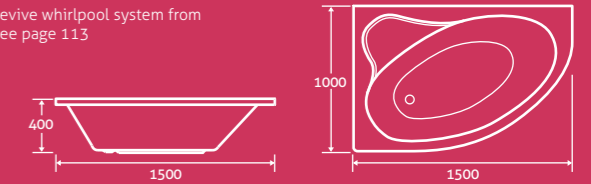

Yara Simply Air Acrylic Offset Corner Bath

– Available left & right hand, left hand shown

super-strong Acrylic

1500 x 1000 **£2335**
LH 69914, RH 69913

Bath Panel 59606 **£134**

Add a Revive whirlpool system from **£596**, see page 113