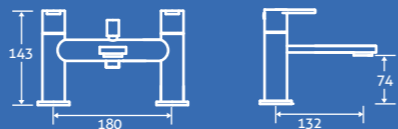

taps

juno

Juno Basin Mono 3
0.2 bar min.
– Including click clack waste
£145
34204

Juno Bath Filler 3
0.5 bar min.
£183
34205

Juno Bath Shower Mixer 3
0.5 bar min.
– Including handset, hose and bracket.
£208
34206

hera

Hera Basin Mono 3
0.3 bar min.
– Including click clack waste
£93
34207

Hera Bath Filler 3
0.5 bar min.
£136
34208

Hera Bath Shower Mixer 3
0.5 bar min.
– Including handset, hose and bracket.
£153
34209