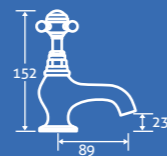

Greenwich Bath Taps 3
0.2 bar min.
22521 **£117**