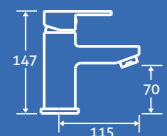

Charm Bath Filler

3

0.5 bar min.

17821 **£139**