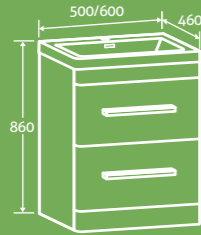

epernay floor standing

Epernay Floor Standing Vanity Unit

- Including ceramic basin
- Soft close drawers

H 860 x W 500 x D 460 **£563**

White 20725, Stone Grey 20726, Black 20724

H 860 x W 600 x D 460 **£646**

White 20732, Stone Grey 20730, Black 20731

Textured Black

SOFT CLOSING DRAWERS CERAMIC BASIN

Epernay Wall Mounted Tall Cabinet

- Soft close door
- Universally Handed

H 1200 x W 350 x D 250 **£317**

White 58066, Stone Grey 58065, Black 58064