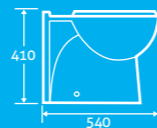

liberty

Liberty Toilet

25

H 780 x W 420 x D 720

- Soft closing seat option includes quick release hinges for easy cleaning
- Eco flush 6/3l
- Right hand inlet
- Horizontal outlet as standard
- Can accept side outlet connection
- 'S' trap floor fitting can be used

With Standard Seat 20511 **£144**

With Soft Closing Seat 20510 **£185**

Liberty Back to Wall Toilet

25

H 410 x W 370 x D 540

- Soft closing seat option includes quick release hinges for easy cleaning
- Requires a concealed cistern, see page 95

With Standard Seat 20513 **£117**

With Soft Closing Seat 20512 **£157**

Liberty Basin & Pedestal

25

H 820 x W 530 x D 440

- Available with 1 tap hole

20514 **£92**

Liberty Semi Recessed Basin

25

H 170 x W 500 x D 415

- Available with 1 tap hole

20215 **£76**