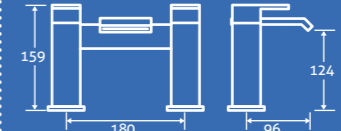

cuba

Cuba Basin Mono 3
 0.3 bar min.
 – Including click clack waste
14929 £163

Cuba 3 Hole Bath Filler 3
 0.5 bar min.
14932 £251

Cuba Bath Filler 3
 0.5 bar min.
14930 £233

Cuba Bath Shower Mixer 3
 0.5 bar min.
 – Including handset, hose and bracket.
14931 £251