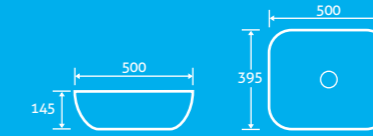

H 145 x W 500 x D 395 63795 **£104**

Iliad Countertop Basin 25

- No overflow
(requires free running waste page 94)

H 135 x W 510 x D 400 63794 **£120**

Odyssey Countertop Basin 25

- No overflow
(requires free running waste page 94)