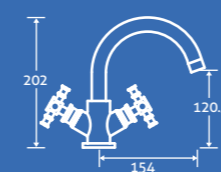

Kensington Basin Taps

0.2 bar min.

12776 **£83**