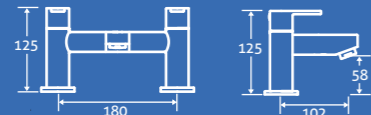

17821 **£139**

Charm Bath Shower Mixer

3

0.5 bar min.
– Including handset, hose and bracket.

17822 **£157**

zest waterfall

Zest Waterfall Basin Mono

3