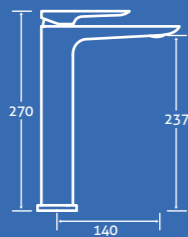

Zane Bath Filler **3**
0.5 bar min.
69908 **£196**