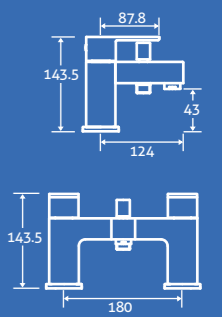

3
YEAR
GUARANTEE

3
YEAR
GUARANTEE

1.0 bar min.
34293 **£417**

3

taps

otho

0.2 bar min.
– Including click clack waste
12781 **£49**

3

0.5 bar min.
12783 **£91**

3

0.5 bar min.
– Including handset, hose and bracket
12782 **£100**

3

nero

0.2 bar min.
– Including click clack waste
12778 **£114**

3

0.3 bar min.
69903 **£130**

3

0.3 bar min.
12779 **£183**

3

0.3 bar min.
– Including handset, hose and bracket.
12780 **£208**

3