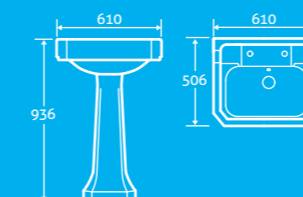

Countess Basin & Pedestal

25

H 936 x W 610 x D 506

- Available with 2 tap holes

69450 **£216**