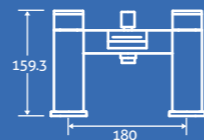

Cascata Wall Mounted Bath Spout