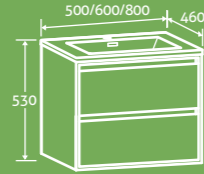

willow

Willow Wall Hung Vanity Unit 2

- Including composite resin basin
- Soft close drawers

H 530 x W 500 x D 460 **£537**

Matt White 63816, French Grey 63815

H 530 x W 600 x D 460 **£595**

Matt White 63818, French Grey 63817

H 530 x W 800 x D 460 **£699**

Matt White 63820, French Grey 63819

French Grey

Willow LED Mirrored Wall Cabinet 2

CE Approved, IP 44

- Low energy LED, infra red sensor*, soft close doors
- Single door left hand hinge only

Single Door

H 700 x W 450 x D 130 **£313**

Matt White 58753, French Grey 58755

Double Door

H 700 x W 550 x D 130 **£334**

Matt White 58758, French Grey 58760

H 700 x W 750 x D 130 **£386**

Matt White 58763, French Grey 58765