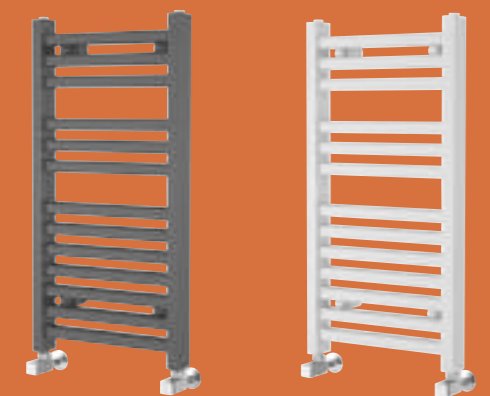

Anthracite

White

Tempt Double Layer Towel Rail

3

H 800 x W 400

– High heat output

Anthracite

1836 BTU.

69273

£178

White

1747 BTU.

69272

£158