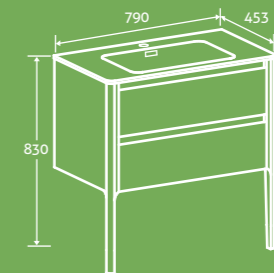

COMPOSITE
RESIN BASIN

SOFT
CLOSING
DRAWERS

Finish

Gloss White