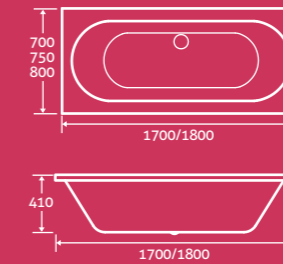

Standard Acrylic

1700 x 750 12554
1800 x 800 12556

£359
£397

Add a Revive whirlpool system from £596, see page 113

Domino Acrylic Bath

25

super-strong Acrylic

1900 x 900 22726

£582

Add a Revive whirlpool system from £596, see page 113