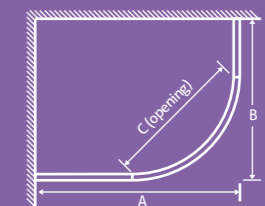

A min	A max	B min	B max	C
800 x 800	765	785	765	785	435
900 x 760	865	885	725	745	415
900 x 900	865	885	865	885	490
1000 x 800	965	985	765	785	435
1100 x 760	1065	1085	725	745	415
1200 x 800	1165	1185	765	785	435
1200 x 900	1165	1185	865	885	490
1300 x 760	1265	1285	725	745	415
1400 x 800	1365	1385	765	785	435

For Shower Trays see pages 40-47