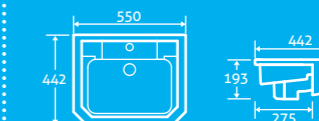

H 193 x W 550 x D 442

- Available with 1 tap hole

69389 **£159**

foundry

Foundry Toilet

25

H 790 x W 380 x D 680

- Including soft closing seat with quick release hinges for easy cleaning
- Anti bacterial glaze
- Eco flush 4.5/3l
- Horizontal outlet, side outlet & 's' trap