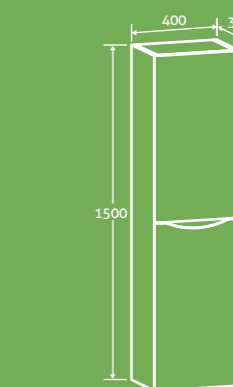

Envy Wall Mounted Tall Cabinet

H 1500 x W 400 x D 300
- Soft close doors
- Available left or right hand hinge

£379

SOFT CLOSING DOORS

Gloss White