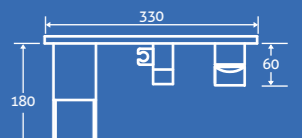

0.5 bar min.

– Including handset,
hose and bracket

22540 **£328**

3