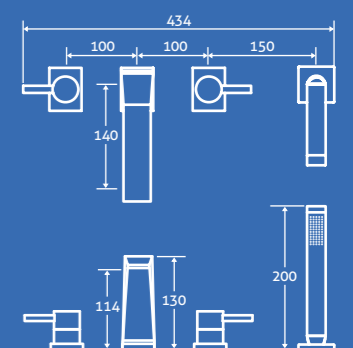

catania

taps

0.3 bar min.
– Including click clack waste

69307 **£189**

0.3 bar min.

69308 **£219**

0.5 bar min.
– Including click clack waste

69309 **£235**

0.5 bar min.
– Including handset, hose and bracket.

69310 **£325**