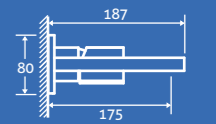

Pascal Wall Mounted Basin Mixer

0.3 bar min.

69306 **£199**