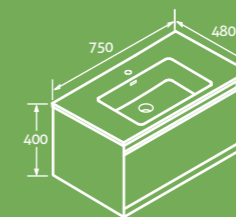

2
YEAR
GUARANTEE

SOFT
CLOSING
DRAWERS

COMPOSITE
RESIN BASIN

2
YEAR
GUARANTEE

SOFT
CLOSING
DRAWERS

COMPOSITE
RESIN BASIN

soxy white/oak

Soxy Wall Hung Vanity Unit

2

- Including composite resin basin
- Soft close drawers

White Basin

H 400 x W 750 x D 480 69447 **£578**

Finish

White/Oak

SOFT
CLOSING
DRAWERS

COMPOSITE
RESIN BASIN

soxy black/concrete

Soxy Wall Hung Vanity Unit

2

- Including composite resin basin
- Soft close drawers

Black Basin

H 400 x W 750 x D 480 69446 **£638**

Finish

Black/Concrete

SOFT
CLOSING
DRAWERS

COMPOSITE
RESIN BASIN