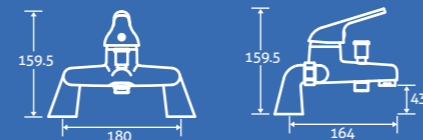

3
YEAR
GUARANTEE

3
YEAR
GUARANTEE

1.0 bar min.
34293 **£417**

3

taps

otho

0.2 bar min.
– Including click clack waste
12781 **£49**

3

0.5 bar min.
12783 **£91**

3

0.5 bar min.
– Including handset, hose and bracket
12782 **£100**

3

nero

0.2 bar min.
– Including click clack waste
12778 **£114**

3

0.3 bar min.
69903 **£130**

3

0.3 bar min.
12779 **£183**

3

0.3 bar min.
– Including handset, hose and bracket.
12780 **£208**

3