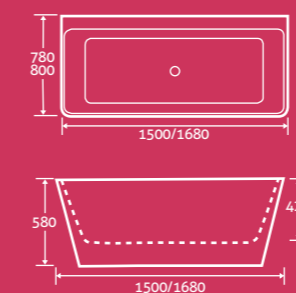

Milano Freestanding Acrylic Bath

- Double skin acrylic
- Tap ledge for deck mounted taps
- Including waste

1500 x 780 ⁶⁹³³³ **£1350**

1680 x 800 ²¹⁷³⁶ **£1642**