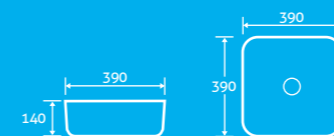

- No overflow
(requires free running waste page 94)

H 140 x W 390 x D 390 63793 **£104**

Athena Countertop Basin 25