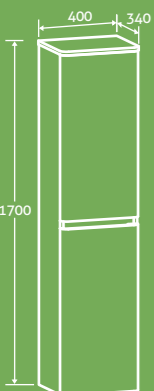

Zen Wall Mounted Tall Cabinet 2

H 1700 x W 400 x D 340
– Soft close doors
– Available left or right hand hinge

Gloss White LH 12666, RH 12667 **£467**
Titanium Grey Gloss LH 19623, RH 19624

Gloss White

SOFT CLOSING DOORS

Zen Mirrored Aluminium Tall Wall Cabinet 2

– Soft close door
– Available left hand only

H 1400 x W 420 x D 146 15329 **£498**