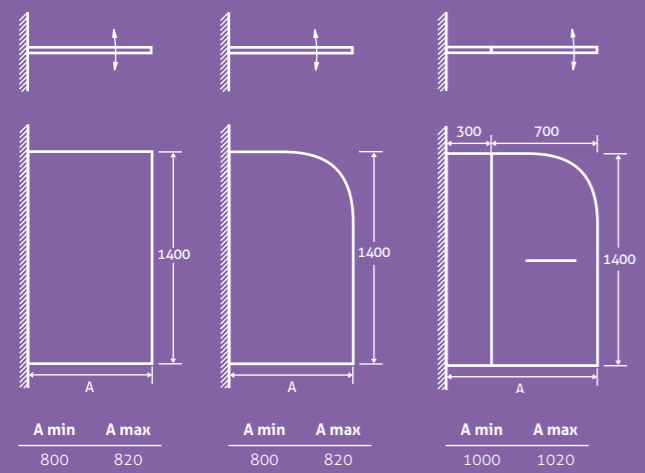

ALUMINIUM PROFILE