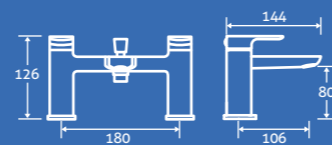

3
YEAR
GUARANTEE

3
YEAR
GUARANTEE

taps

Sparta Basin Mono **3**
0.3 bar min.
– Including click clack waste
69311 **£139**

zane

Zane Basin Mono **3**
0.3 bar min.
– Including waste
69907 **£147**

Zane Tall Basin Mono **3**
0.3 bar min.
69910 **£210**

Zane Bath Filler **3**
0.5 bar min.
69908 **£196**

Zane Bath Shower Mixer **3**
0.5 bar min.
– Including handset, hose and bracket.
69909 **£230**

sparta

Sparta Wall Mounted Basin Mixer **3**
0.3 bar min.
69312 **£229**

Sparta Bath Filler **3**
0.5 bar min.
69314 **£239**

Sparta Bath Shower Mixer **3**
0.5 bar min.
– Including handset, hose and bracket.
69313 **£299**

All prices include VAT.