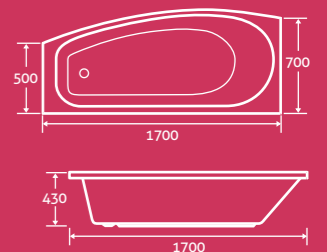

Petite Space Saver Acrylic Bath

25

– Available left & right hand, left hand shown

super-strong Acrylic

- 1700 x 700/500 LH 59598, RH 59597 **£559**

- Front Panel 59599 **£119**

- End Panel 59600 **£61**

- Bath Screen LH 59609, RH 59610 **£208**

Add a Revive whirlpool system from **£596**, see page 113