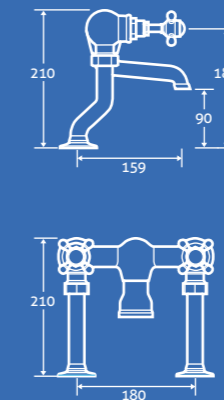

Greenwich Bath Shower Mixer on 660mm Stand Pipes 3
0.5 bar min.
– Including handset and hose.
22532 **£527**