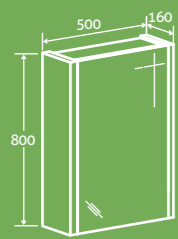

Halo 500 Mirrored Wall Cabinet

H 800 x W 500 x D 160

12654 **£202**