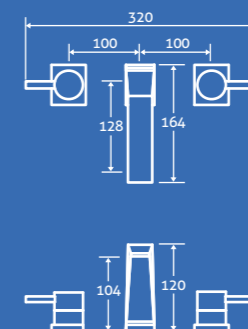

Catania Deck Mounted 4 Tap Hole Bath Shower Mixer

0.5 bar min.
– Including handset, hose and bracket.

69310 **£325**