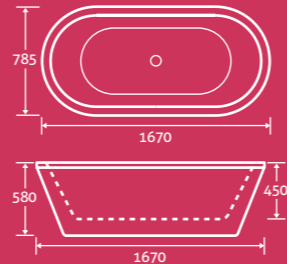

- Double skin acrylic
- Including waste

1670 x 785 15420 **£1072**