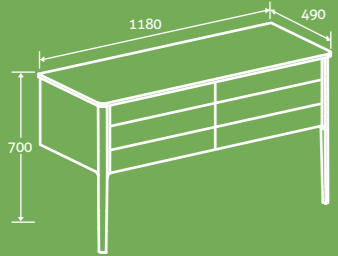

- PUSH OPEN DRAWERS
- SOFT CLOSING DRAWERS
- INCLUDES WORKTOP

Stark LED Mirror

2

- CE Approved, IP 65
- Low energy LED, touch switch

H 800 x W 550 58739 **£292**

H 650 x W 1180 58735 **£397**

- LOW ENERGY LED
- TOUCH SWITCH