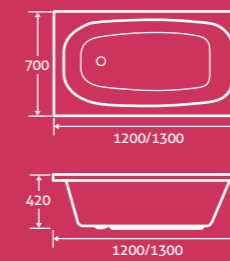

Add a Revive whirlpool system from **£596**, see page 113

Lista Acrylic Bath

25

Standard Acrylic

- 1200 x 700 59607 **£282**

- 1300 x 700 59608 **£292**

Not compatible with Revive whirlpool system

Davos Acrylic Bath