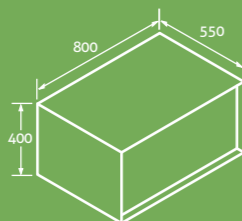

Black/Concrete