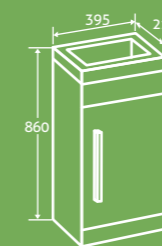

Nala Floor Standing Cloakroom Vanity Unit

- No overflow (requires free running waste page 94)
- Including ceramic basin
- Soft close door

H 860 x W 395 x D 215 **£353**

Dark Elm

SOFT
CLOSING
DOOR

CERAMIC
BASIN

Bath End Panels

- Bath end panels are supplied
800mm but can be cut to size

800/750/700 **£57**

Bath Front Panels

- Bath front panels are supplied
1800mm but can be cut to size

1800/1700 **£107**