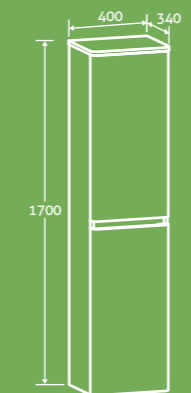

2
YEAR
GUARANTEE

SOFT
CLOSING
DRAWERS

SOFT
CLOSING
DOORS

CHOICE
OF BASIN

zen wall mounted

Zen Wall Mounted Vanity Unit 2
– Price excludes basin
– Soft close drawers
H 550 x W 595 x D 415 **£277**
Gloss White 12665, Titanium Grey 17878

SOFT
CLOSING
DRAWERS

CHOICE
OF BASIN

Zen Mirrored Single Door Aluminium Wall Cabinet 2
H 703 x W 400 x D 125 13376 **£247**
H 703 x W 500 x D 125 12668 **£266**

ALUMINIUM

Zen Mirrored Double Door Aluminium Wall Cabinet 2
H 703 x W 600 x D 125 13377 **£321**
H 703 x W 900 x D 125 13378 **£379**

ALUMINIUM

Zen Wall Mounted Tall Cabinet 2
H 1700 x W 400 x D 340
– Soft close doors
– Available left or right hand hinge
Gloss White LH 12666, RH12667
Titanium Grey Gloss LH 19623, RH 19624 **£467**

SOFT
CLOSING
DOORS

Zen Mirrored Aluminium Tall Wall Cabinet 2
– Soft close door
– Available left hand only
H 1400 x W 420 x D 146 15329 **£498**

ALUMINIUM

SOFT
CLOSING
DOOR

Finishes

For Gloss White Bath
Panels see page 121

Zen WC Unit 2
– Including concealed cistern
H 800 x W 500 x D 220
Gloss White 63641
Titanium Grey Gloss 63642 **£375**

INCLUDES
CISTERN

Link 640mm Composite Resin Basin 2
69522 **£180**

Composite Resin Basin 2
12670 **£139**

Opal White Glass Basin 2
– No overflow (requires free running waste page 94)
22492 **£185**

Grey Glass Basin 2
– No overflow (requires free running waste page 94)
22493 **£185**

furniture