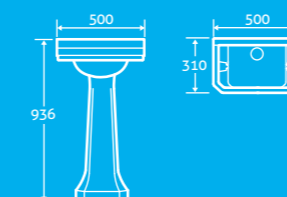

Countess Cloakroom Basin & Pedestal

25

H 936 x W 500 x D 310

- Available with 2 tap holes

69451 **£193**