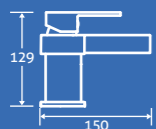

Cascata Waterfall Bath Filler

0.5 bar min.

17005 **£214**

3