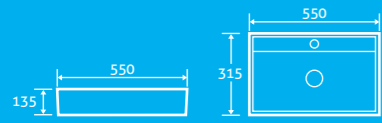

Apollo Countertop Basin 25
– Tap not included
H 135 x W 550 x D 315 63792 **£120**

Wynford Composite Resin Countertop Basin 25
– Tap not included
H 110 x W 500 x D 470 50409 **£151**
H 110 x W 600 x D 470 34263 **£178**
H 110 x W 750 x D 470 50410 **£189**

Sphere Countertop Bowl 25
H 150 x W 400 x D 400
– No overflow (requires free running waste)
18197 **£113**

Slim Cloakroom Basin 25
– Tap not included
H 145 x W 425 x D 300 18196 **£82**

Blade Cloakroom Basin 25
– No overflow (requires free running waste)
– Tap not included
H 145 x W 325 x D 280 18194 **£82**

Curve Corner Basin 25
– Tap not included
H 135 x W 395 x D 370 18195 **£82**

Quadro Cloakroom Basin 25
– Available with 1 tap hole
– Including bracket
– Universally handed
– No overflow (requires free running waste)
– Tap not included
H 150 x W 510 x D 255 12729 **£92**

Saturn Cloakroom Basin 25
– Available with 1 tap hole
– Universally handed
– No overflow (requires free running waste)
– Tap not included
H 100 x W 405 x D 185 63800 **£104**

Free Running Waste
– Required for all basins with no overflow
12620 **£28**

820 Concealed Cistern & Mounting Frame 3
W 500 x H 820-1020 x D 150-220
– Dual flush push button 6/31
– Pneumatic flush
Top access 12622 **£277**
Front access 12622 **£277**

Prior to installation it is recommended to pre-fit pan to frame to ensure fixing centres are compatible.

1200 Concealed Cistern & Mounting Frame 3
W 500 x H 1168-1368 x D 150-220
– Dual flush push button 6/31
Front access 12621 **£297**

Prior to installation it is recommended to pre-fit pan to frame to ensure fixing centres are compatible.

Douche with Mini Thermostatic Mixer Valve 3
Thermostatic valve
0.5 bar min.
15620 **£120**

Douche with Manual Isolating Valve 3
0.5 bar min.
15621 **£41**

Compact Concealed Cistern Dual Flush 3
W 335 x H 320 x D 140
– For use with all our back to wall toilets
– Dual flush 6/31
12619 **£76**