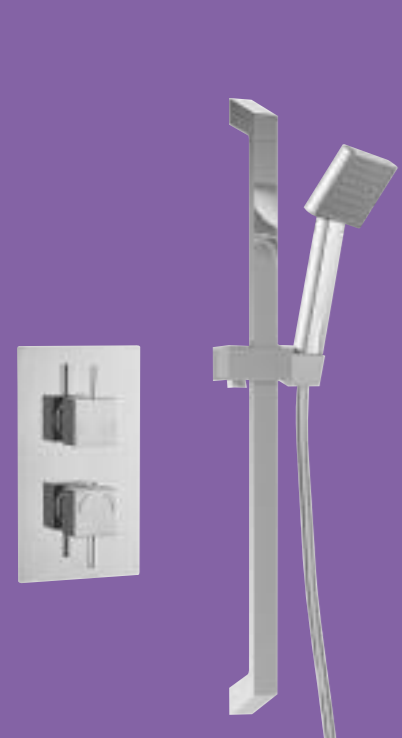

Vogue Shower Pack 4

Including: Vogue Dual Control Thermostatic Concealed Valve with Square Handwheels, Nimes Square Slide Rail Kit and Wall Outlet, 0.5 bar min.

15379 **£384**