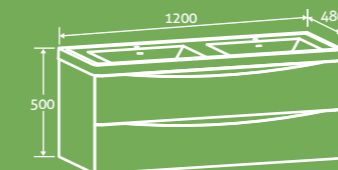

Envy 1200 Wall Mounted Vanity Unit

H 850 x W 1200 x D 480
- Price excludes basin
- Soft close drawers

£437

SOFT CLOSING DRAWERS

DOUBLE BASIN

CHOICE OF BASIN

Gloss White