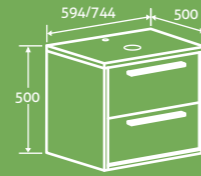

SOFT CLOSING DRAWERS