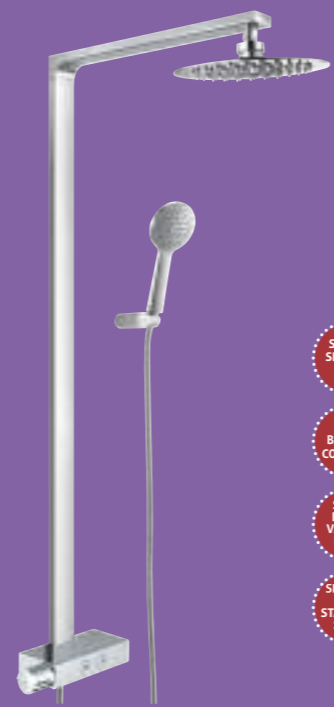

Qubis Shower Pack

Thermostatic valve, 1 bar min.

17845 **£702**

Not compatible with Easy Fitting Kit

= Thermostatic Valve

- SWIVEL SHOWER HEAD
- SOLID BRASS VALVE & BODY
- SHOWER HEAD STAINLESS STEEL
- 3
-

Ion Shower Pack

Thermostatic valve, 1 bar min.

21668 **£698**

Not compatible with Easy Fitting Kit

- SWIVEL SHOWER HEAD
- PUSH BUTTON CONTROLS
- SOLID BRASS VALVE & BODY
- SHOWER HEAD STAINLESS STEEL
- 3
-