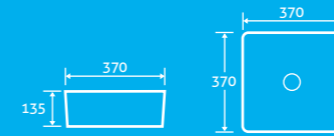

- No overflow
(requires free running waste page 94)

H 135 x W 370 x D 370 63798 **£120**

Hermes Countertop Basin 25