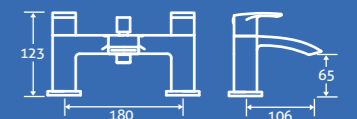

Titus Deck Mounted 4 Hole Bath Shower Mixer

0.5 bar min.

– Including handset, hose & bracket

69905 **£244**

Titus Bath Shower Mixer

0.5 bar min.

– Including handset, hose and bracket.

14935 **£197**