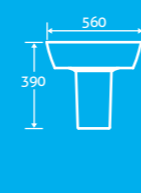

Tokyo Basin & Semi Pedestal

H 390 x W 560 x D 470

- Available with 1 tap hole

17036 **£214**

eiffel

Eiffel Wall Hung Toilet

H 375 x W 370 x D 550

- Including soft closing seat with quick release hinges for easy cleaning
- Requires a concealed cistern & frame, see page 95