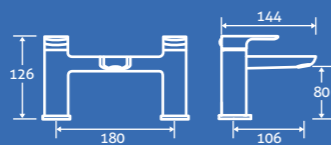

Zane Bath Shower Mixer **3**
0.5 bar min.
– Including handset, hose and bracket.
69909 **£230**