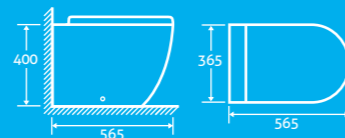

oracle

Oracle Comfort Height Toilet 25

H 900 x W 375 x D 660

- Comfort height, getting on and off is easier
- Eco flush 4.5/3l
- Including soft closing seat with quick release hinges for easy cleaning
- Fully concealed pipes give a neater appearance
- Horizontal outlet only

22430 **£447**

QUICK RELEASE HINGES for easy cleaning

- COMFORT HEIGHT
- SOFT CLOSING SEAT
- ECO FLUSH 4.5/3l
- QUICK RELEASE HINGES
- FULLY CONCEALED PIPES

Oracle Wall Hung Toilet 25

H 380 x W 370 x D 560

- Including soft closing seat with quick release hinges for easy cleaning
- Requires a concealed cistern and frame, see page 95

12726 **£294**

QUICK RELEASE HINGES for easy cleaning

- SOFT CLOSING SEAT
- QUICK RELEASE HINGES

Oracle Back to Wall Toilet 25

H 400 x W 365 x D 565

- Including soft closing seat with quick release hinges for easy cleaning
- Requires a concealed cistern, see page 95

12725 **£294**

QUICK RELEASE HINGES for easy cleaning

- SOFT CLOSING SEAT
- QUICK RELEASE HINGES

Oracle Wall Hung Basin 25

H 410 x W 530 x D 440

- Available with 1 tap hole

12727 **£253**

Frazenda Basin & Pedestal 25

H 830 x W 550 x D 420

- Available with 1 tap hole
- Designed to match Oracle ceramics

22433 **£188**

SOFT CLOSING SEAT
QUICK RELEASE HINGES
25
YEAR
GUARANTEE