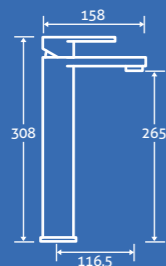

Valens Tall Basin Mono 3
0.3 bar min.
14939 **£188**

Valens Bath Filler 3
0.5 bar min.
14937 **£224**