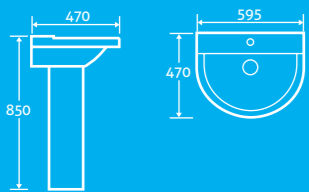

£404

QUICK RELEASE HINGES for easy cleaning

Foundry Basin & Pedestal

25

H 850 x W 595 x D 470

- Available with 1 tap hole

£221

Virgo Square Basin & Pedestal