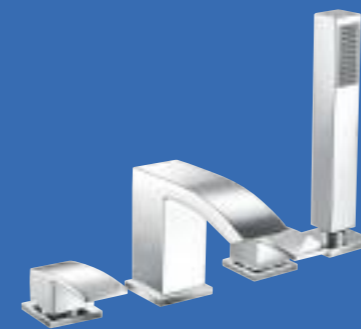

Titus Deck Mounted 4 Hole Bath Shower Mixer

0.5 bar min.

– Including handset, hose & bracket

69905 **£244**