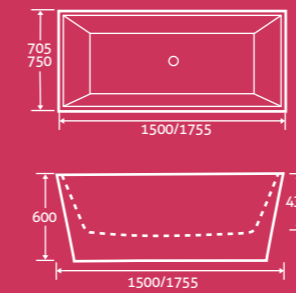

elsina

Elsina Freestanding Acrylic Bath

- Double skin acrylic
- Including waste

1500 x 705 ²¹⁷²⁹ **£1113**

1755 x 750 ²¹⁷³⁰ **£1172**

milano

Milano Freestanding Acrylic Bath

- Double skin acrylic
- Tap ledge for deck mounted taps
- Including waste