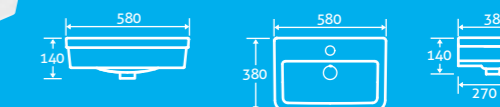

- Available with 1 tap hole

12702 **£139**

liberty

Liberty Toilet

25

H 780 x W 420 x D 720

- Soft closing seat option includes quick release hinges for easy cleaning
- Eco flush 6/3l
- Right hand inlet
- Horizontal outlet as standard
- Can accept side outlet connection
- 'S' trap floor fitting can be used