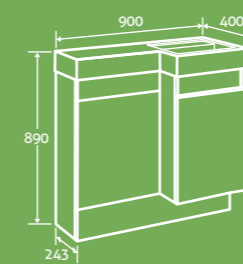

- 2 YEAR GUARANTEE
- SOFT CLOSING DRAWERS
- HIDDEN DRAWER INSIDE
- COMPOSITE RESIN BASIN

Avenue Solid Front Bath Panels in Dark Oak

1800/1700/1600/1500

- All front panels are supplied 1800mm but can be cut to size

13357 **£157**

End Panels

800/750/700

- All end panels are supplied 800mm but can be cut to size

700 13358 **£95**

- 2 YEAR GUARANTEE
- HIDDEN DRAWER INSIDE
- SOFT CLOSING DRAWERS
- COMPOSITE RESIN BASIN

Avenue Solid Front Bath Panels in Dark Oak

1800/1700/1600/1500

- All front panels are supplied 1800mm but can be cut to size

13357 **£157**

End Panels

800/750/700

- All end panels are supplied 800mm but can be cut to size

700 13358 **£95**

furniture

airshire

Airshire Vanity & WC Unit

2

H 890 x W 1200 x D 470

- Including composite resin basin & cistern
- Toilet not included
- Double soft close drawers, hidden drawer inside
- Available right and left hand, right hand shown

Gloss White LH 15434, RH 15435
Dark Oak LH 15432, RH 15433

£806

Vanity & WC Unit Package*

- Airshire Vanity & WC Unit **£806**
- Epernay Back to Wall Pan & Seat 15383 **£294**
- Nero Basin Mixer 12778 **£114**

All this for only £1214

*Mirror not included.

More matching Bath Panels on page 121

Finishes

- SOFT CLOSING DRAWERS
- HIDDEN DRAWER INSIDE
- COMPOSITE RESIN BASIN

dorset

Dorset Vanity & WC Unit

2

H 890 x W 900 x D 400

- Including composite resin basin & cistern
- Toilet not included
- Double soft close drawers, hidden drawer inside
- Available right and left hand, right hand shown

Gloss White LH 15436, RH 15437
Dark Oak LH 15438, RH 15439

£718

Vanity & WC Unit Package*

- Dorset Vanity & WC Unit **£718**
- Epernay Back to Wall Pan & Seat 15383 **£294**
- Nero Basin Mixer 12778 **£114**

All this for only £1126

*Mirror not included.

More matching Bath Panels on page 121

Finishes

- SOFT CLOSING DRAWERS
- HIDDEN DRAWER INSIDE
- COMPOSITE RESIN BASIN