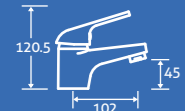

Otho Bath Filler

0.5 bar min.
12783 **£91**

3