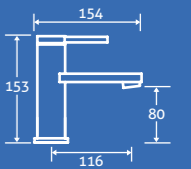

3
YEAR
GUARANTEE

3
YEAR
GUARANTEE

taps

Sparta Basin Mono **3**
0.3 bar min.
– Including click clack waste
69311 **£139**

zane

Zane Basin Mono **3**
0.3 bar min.
– Including waste
69907 **£147**

Zane Tall Basin Mono **3**
0.3 bar min.
69910 **£210**

Zane Bath Filler **3**
0.5 bar min.
69908 **£196**

Zane Bath Shower Mixer **3**
0.5 bar min.
– Including handset, hose and bracket.
69909 **£230**

sparta

Sparta Wall Mounted Basin Mixer **3**
0.3 bar min.
69312 **£229**

Sparta Bath Filler **3**
0.5 bar min.
69314 **£239**

Sparta Bath Shower Mixer **3**
0.5 bar min.
– Including handset, hose and bracket.
69313 **£299**

All prices include VAT.