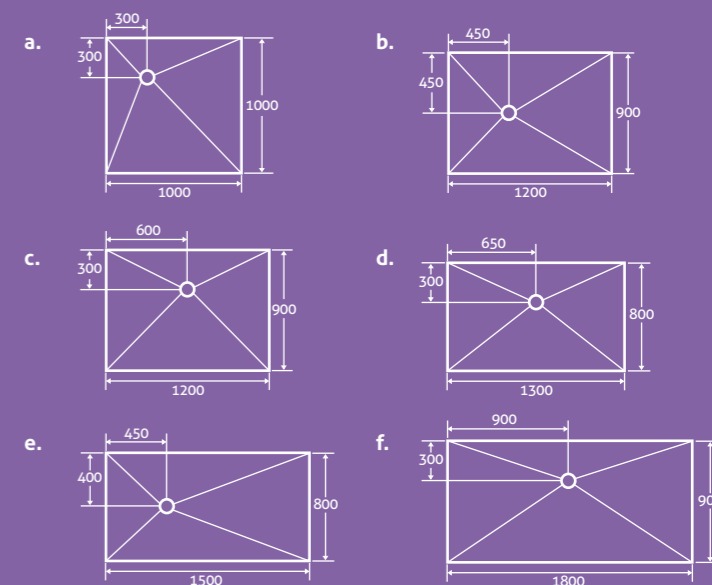

Drain Positions for Offset Trays

Wetroom Drains 10

Our Wetroom Drain Kits come complete with a high quality, laser cut, stainless steel grate as standard. This drain kit must be used with our Wetroom Trays.

Horizontal outlet
12866 **£116**

Vertical outlet
12867 **£116**