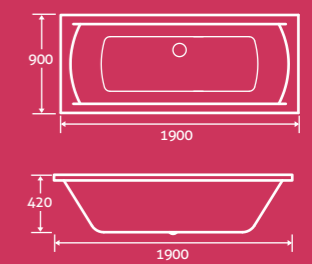

introducing...

super-strong **ACRYLIC**

super-strong ACRYLIC has many benefits over standard acrylic. Made using the latest materials and techniques it produces a bath that is as strong as cast iron but is warmer to the touch and retains heat longer than a standard bath.

Smooth high gloss acrylic is solid in colour so it won't rub off or fade.

Fully encapsulated high strength baseboard.

A special mix of polyester resin seals in the baseboard, increasing rigidity and acting as a thermal layer so the water stays warmer longer.

Most of our acrylic baths are available with super-strong ACRYLIC. The extra strength of our super-strong ACRYLIC makes it ideal for use in a shower bath where the weight is concentrated at one end, this puts extra strain on the structure of the bath but with super-strong ACRYLIC the bath remains strong and rigid.

double ended acrylic baths

super-strong **ACRYLIC**

baths

Eros Acrylic Bath

25

– Available left and right hand, right hand shown

super-strong Acrylic
1650 x 725 LH 18781, RH 18782

£448

Add a Revive whirlpool system from £596, see page 113

Acrylic curved bath panel

18783 £163

Othello Acrylic Bath

25

super-strong Acrylic

1700 x 700 18778
1700 x 750 12555
1800 x 800 12557

£448
£448
£498

Standard Acrylic

1700 x 750 12554
1800 x 800 12556

£359
£397

Add a Revive whirlpool system from £596, see page 113

Domino Acrylic Bath

25

super-strong Acrylic

1900 x 900 22726

£582

Add a Revive whirlpool system from £596, see page 113

Meera Acrylic Bath

25

super-strong Acrylic

1700 x 700 59589 £448
1700 x 750 59590 £517
1800 x 800 69658 £549

Add a Revive whirlpool system from £596, see page 113

Tywin Acrylic Bath

25

super-strong Acrylic

1700 x 700 59591 £448
1700 x 750 59592 £504
1800 x 800 59593 £605
1800 x 900 59594 £689

Add a Revive whirlpool system from £596, see page 113