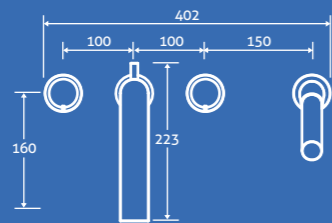

69310 **£325**

Pascal Deck Mounted 4 Hole Bath Shower Mixer

0.5 bar min.
- Including handset, hose & bracket

69303 **£319**

Pascal Bath Shower Mixer

0.5 bar min.
- Including handset, hose and bracket

69304 **£235**