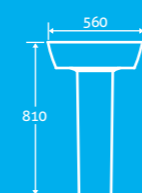

Tokyo Basin & Semi Pedestal

H 390 x W 560 x D 470

- Available with 1 tap hole

17036 **£214**

eiffel

Eiffel Wall Hung Toilet

H 375 x W 370 x D 550

- Including soft closing seat with quick release hinges for easy cleaning
- Requires a concealed cistern & frame, see page 95