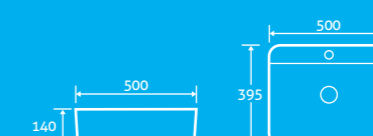

- No overflow
(requires free running waste page 94)
- Tap not included

H 140 x W 500 x D 395 63791 **£120**

Tranquility Composite Resin Countertop Basin 25