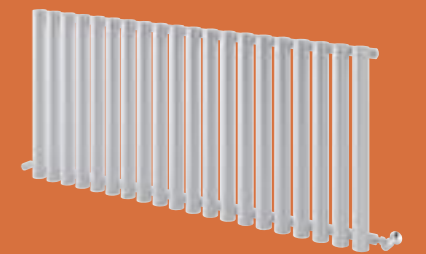

Utah Radiator

H 600 x W 1180

White

24543

3
3617 BTU.
£384