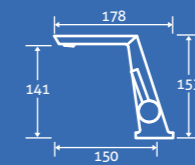

Catania Wall Mounted Basin Mixer