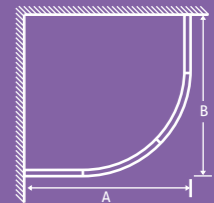

genoa

Genoa Frameless Double Hinged Door Quadrant

10

6mm glass, radius 550mm, height 1850mm

- Aluminium profile
- Solid brass handles

For Shower Trays see pages 40-47

900 x 900 12567 **£542**