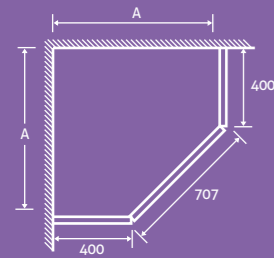

EASY CLEAN GLASS
A special protective coating makes water run off the glass quicker this minimises deposits left behind which makes the glass much easier to clean. This special coating is guaranteed for five years.