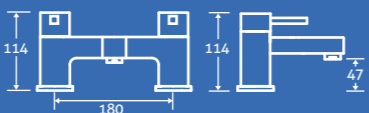

Quadro Bath Shower Mixer 3
0.5 bar min.
– Including handset, hose and bracket.
15604 £159