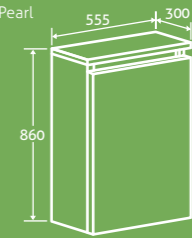

INCLUDES
CISTERN

Finish

More matching Bath
Panels on page 121