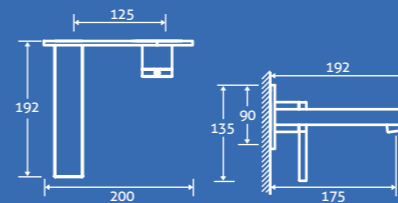

Sparta Bath Filler **3**
0.5 bar min.
69314 **£239**