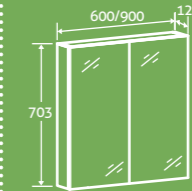

ALUMINIUM

Zen Mirrored Double Door Aluminium Wall Cabinet 2
H 703 x W 600 x D 125 13377 **£321**
H 703 x W 900 x D 125 13378 **£379**

ALUMINIUM

Zen Wall Mounted Tall Cabinet 2
H 1700 x W 400 x D 340
– Soft close doors
– Available left or right hand hinge
Gloss White LH 12666, RH12667
Titanium Grey Gloss LH 19623, RH 19624 **£467**