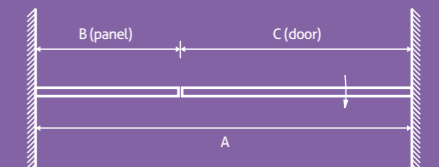

Florence Pivot Door

8mm toughened glass, height 1950mm

- Aluminium profile
- Solid brass handle & hinges
- Easy clean glass
- Universally handed
- Use as a door alone or with the matching side panel

760 69228	£386
800 69229	£410
900 69230	£419
1000 69231	£429
1200 69232	£435

8mm TOUGHENED GLASS ALUMINIUM PROFILE BRASS HANDLE & HINGES EASY CLEAN GLASS

EASY CLEAN GLASS
A special protective coating makes water run off the glass quicker this minimises deposits left behind which makes the glass much easier to clean. This special coating is guaranteed for five years.

	A min	A max	B	C
760	725	760	-	725
800	765	800	-	765
900	865	900	-	865
1000	965	1000	252	600
1200	1165	1200	452	600

For Shower Trays see pages 40-47

Florence Side Panels

8mm toughened glass, height 1950mm

- Aluminium profile
- Easy clean glass

700 69233	£219
760 69234	£229
800 69235	£235
900 69236	£240