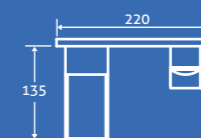

0.5 bar min.

22539 **£229**

3

Cascata Wall Mounted Bath Shower Mixer