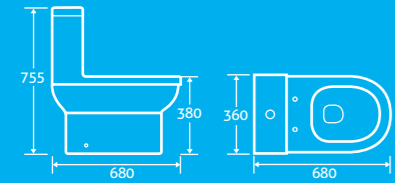

15399 **£373**

- SOFT CLOSING SEAT
- ECO FLUSH 4.5/3l
- ANTI BACTERIAL GLAZE

Virgo Square Basin & Pedestal

H 870 x W 565 x D 480

25

- Available with 1 tap hole

15429 **£221**