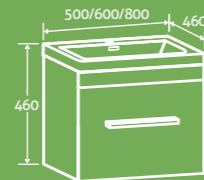

epernay wall mounted

Epernay Wall Mounted Vanity Unit 2

- Including ceramic basin
- Soft close drawer

H 460 x W 500 x D 460 **£512**

White 20729, Stone Grey 20727, Black 20728

H 460 x W 600 x D 460 **£570**

White 20735, Stone Grey 20733, Black 20734

H 460 x W 800 x D 460 **£605**

White 20748, Stone Grey 20749, Black 20747

Epernay Wall Mounted Tall Cabinet 2

- Soft close door
- Universally Handed

H 1200 x W 350 x D 250 **£317**

White 58066, Stone Grey 58065, Black 58064

Epernay WC Unit 2

- Including concealed cistern

H 805 x W 550 x D 200

£311

White 20738, Stone Grey 20736, Black 20737

Epernay Mirror 2

H 600 x W 600

£141

White 58072
Stone Grey 58071
Black 58070

Epernay Front Panels

1800/1700

- Bath front panels are supplied 1800mm but can be cut to size

£211

Epernay End Panels

800/750/700

- Bath end panels are supplied 800mm but can be cut to size

Textured White 58078
Textured Black 58077
Textured Stone Grey 58076

£113

Finishes

2
YEAR
GUARANTEE

SOFT
CLOSING
DRAWERS

SOFT
CLOSING
DOORS

CERAMIC
BASIN