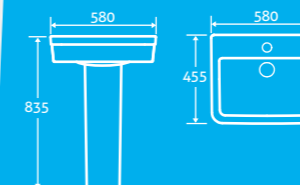

15386 **£293**

QUICK RELEASE HINGES for easy cleaning

- SOFT CLOSING SEAT
- QUICK RELEASE HINGES
- ANTI BACTERIAL GLAZE

Angelica Basin & Pedestal

H 835 x W 580 x D 455

25

- Available with 1 tap hole

15384 **£242**