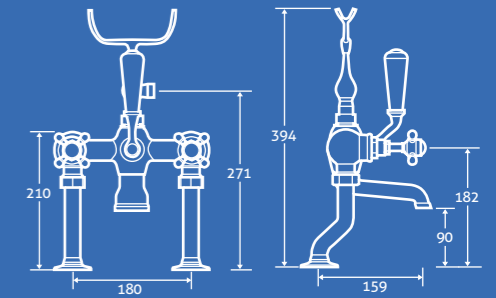

Greenwich Bath Filler on 660mm Stand Pipes 3
0.5 bar min.
22534 **£433**