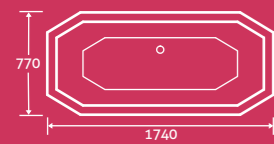

Waste 12618 **£45**

BACK TO WALL DESIGN

gatsby

Gatsby Freestanding Acrylic Bath

25

- Double skin acrylic
- Including waste

1740 x 770 69646 **£1185**

25 YEAR GUARANTEE