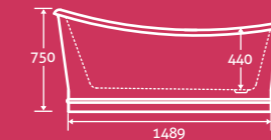

25 YEAR GUARANTEE

baths

lannister

Lannister Freestanding Acrylic Bath

25

- Double skin acrylic
- Including waste

1676 x 900 69457 **£1965**

canterbury