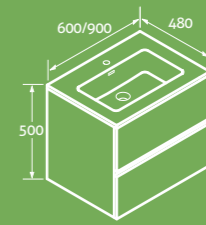

Finish

Concrete