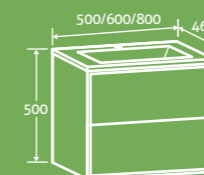

H 500 x W 600 x D 460 **£668**

Matt White 63811, French Blush 63809, French Grey 63810

H 500 x W 800 x D 460 **£731**

Matt White 63814, French Blush 63812, French Grey 63813

2

French Grey

PUSH
OPEN
DRAWERS

SOFT
CLOSING
DRAWERS