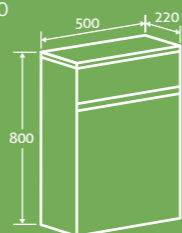

Gloss White

2 YEAR GUARANTEE

SOFT CLOSING DRAWERS

SOFT CLOSING DOORS

CHOICE OF BASIN