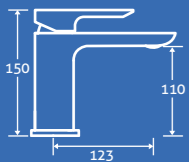

Zane Tall Basin Mono **3**
0.3 bar min.
69910 **£210**