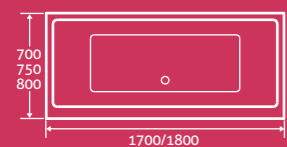

Gemini Acrylic Bath

25

super-strong
ACRYLIC

super-strong Acrylic

1700 x 700 18777

£448

1700 x 750 12534

£448

1800 x 800 12535

£498

EXTRA
DEEP
BATH

Add a Revive whirlpool system from **£596**, see page 113