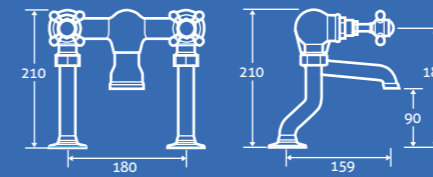

Greenwich Bath Shower Mixer 3
0.5 bar min.
– Including handset and hose.
22528 **£327**