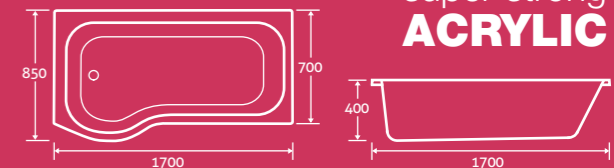

super-strong ACRYLIC

baths

25 YEAR GUARANTEE

SUPER STRONG ACRYLIC