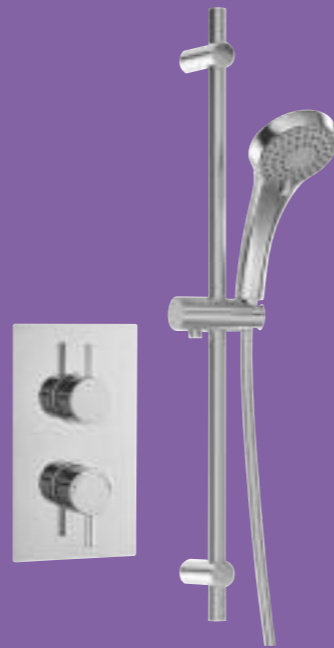

 = Thermostatic Valve

 = Thermostatic Valve

Vogue Shower Pack 1

Including: Vogue Dual Control Thermostatic Concealed Valve with Round Handwheels, Trento Round Head & Arm, 0.5 bar min.

15376 **£341**

Vogue Shower Pack 2

Including: Vogue Dual Control Thermostatic Concealed Valve with Square Handwheels, Trento Square Head & Arm, 0.5 bar min.

15377 **£355**

Vogue Shower Pack 3

Including: Vogue Dual Control Thermostatic Concealed Valve with Round Handwheels, Nimes Round Slide Rail Kit and Wall Outlet, 0.5 bar min.