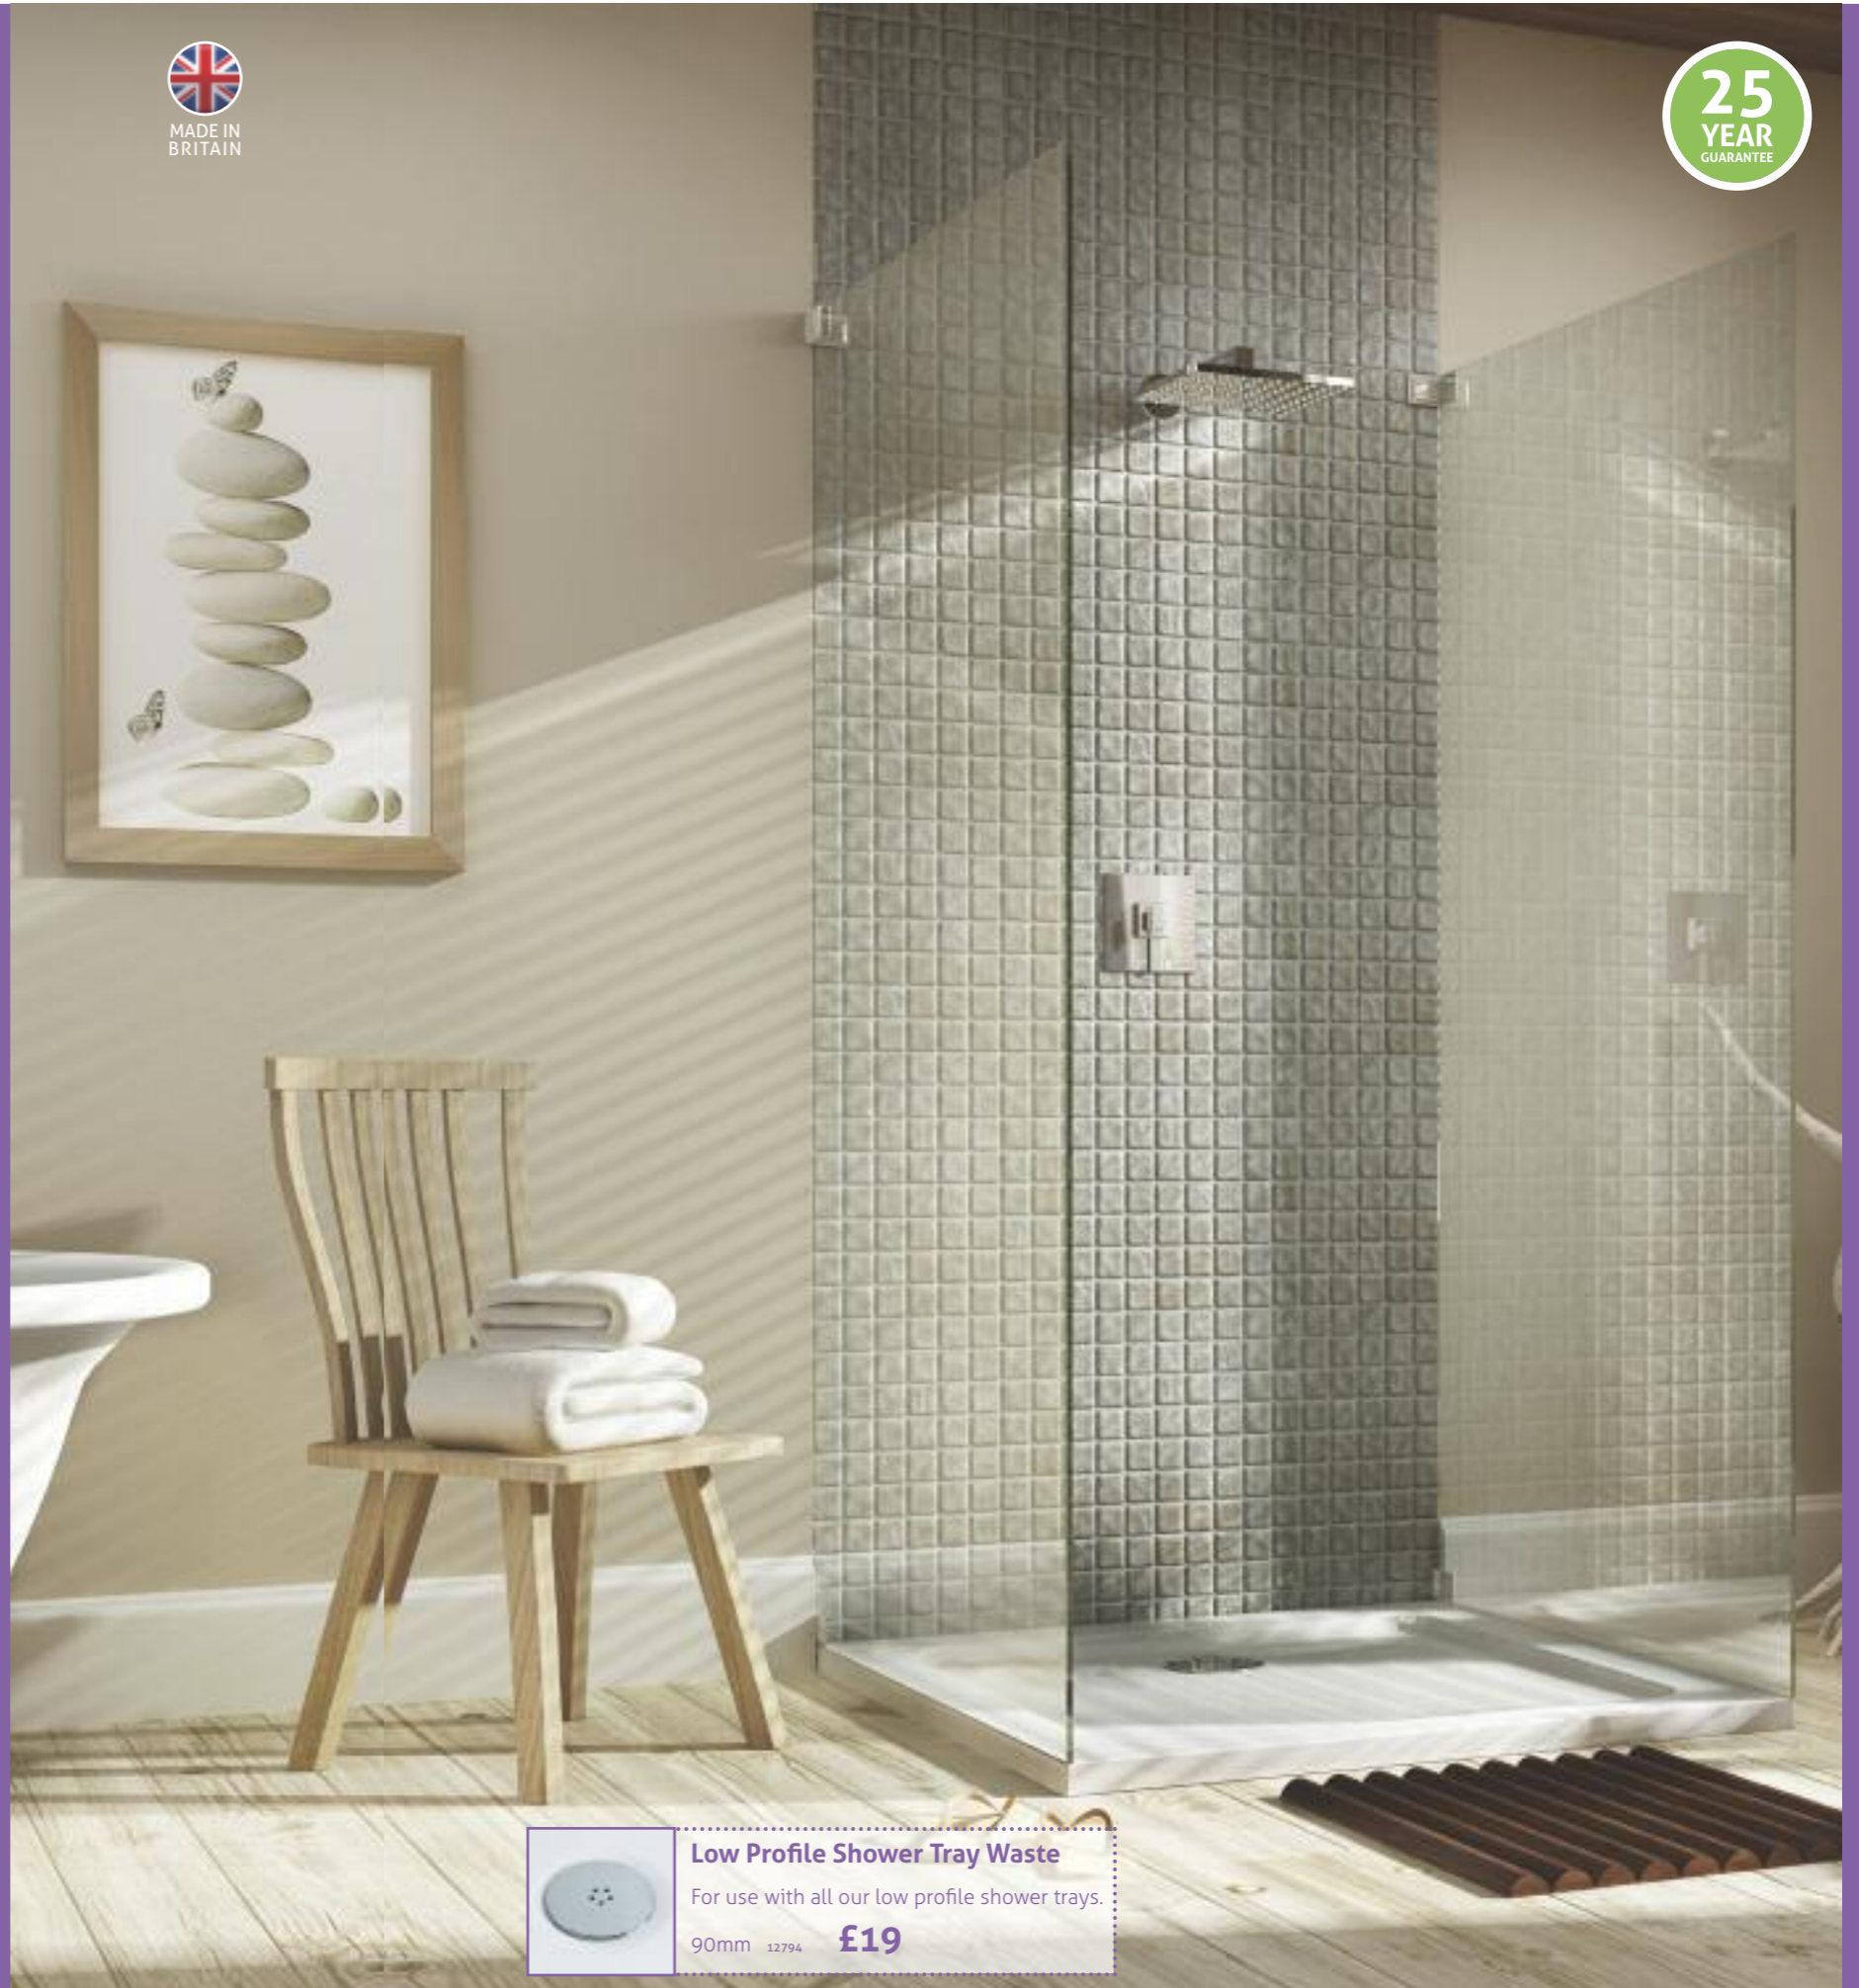

For a 130mm high tray add a 110mm leg set
12792 **£96**

25

Penta Shower Tray

Dimensions	Product Code	Price
900 x 900	18680	£194

For a 130mm high tray add a 110mm leg set
12793 **£96**

Low Profile Shower Tray Waste
For use with all our low profile shower trays.
90mm 12794 **£19**

A low profile shower base installed in a suspended timber floor

a total wetroom solution

Our shower bases, wall and floor boards, seating and furniture are all made from high grade extruded polystyrene (XPS) which has been coated with a special polymer modified cement into which is bonded a fibre glass mesh. The result is a strong, totally waterproof, thermally insulating, incredibly lightweight and easy to cut material that is transforming wetroom design.