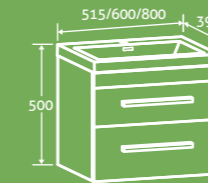

2
YEAR
GUARANTEE

SOFT
CLOSING
DRAWERS

SOFT
CLOSING
DOORS

CHOICE
OF BASIN

nala wall mounted

Nala Wall Mounted Vanity Unit

- Price excludes basin
- Soft close drawers

H 500 x W 515 x D 390 **£366**

H 500 x W 600 x D 390 **£404**

H 500 x W 800 x D 390 **£485**

SOFT
CLOSING
DOORS

CHOICE
OF BASIN

Nala Basin Options

Ceramic Basin

515 17019 **£95**

600 17020 **£114**

800 17021 **£157**

2

Super White Glass Basin

515 22482 **£130**

600 22483 **£149**

800 22491 **£193**

2

Nala Wall Mounted Tall Cabinet

- Soft close door
- Available right hand hinge only

H 1400 x W 350 x D 250 **£309**

Gloss White 17016
Black Galaxy 17030
Light Elm 17058
Dark Elm 17067
Anthracite Grey 22828
Grey Ash 34237

SOFT
CLOSING
DOOR

Nala WC Unit

- Including concealed cistern

H 800 x W 500 x D 200 **£359**

Gloss White 17120
Black Galaxy 17121
Light Elm 17122
Dark Elm 17123
Anthracite Grey 37692
Grey Ash 34301

INCLUDES
CISTERN

Nala Floor Standing Cloakroom Vanity Unit

- No overflow (requires free running waste page 94)
- Including ceramic basin
- Soft close door

H 860 x W 395 x D 215 **£353**

SOFT
CLOSING
DOOR

CERAMIC
BASIN

Bath End Panels

- Bath end panels are supplied
800mm but can be cut to size

800/750/700 **£57**

Bath Front Panels

- Bath front panels are supplied
1800mm but can be cut to size

1800/1700 **£107**

L Shaped Bath Front Panels

1700 **£119**

Gloss White 17037, Black Galaxy 17038,
Light Elm 17039, Dark Elm 17040,
Grey Ash 34233

L Shaped Bath End Panels

700 **£78**

Gloss White 17041, Black Galaxy 17042,
Light Elm 17043, Dark Elm 17044,
Grey Ash 34234

Finishes