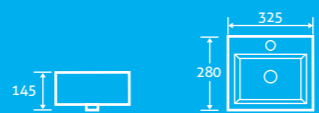

Blade Cloakroom Basin 25
– No overflow (requires free running waste)
– Tap not included
H 145 x W 325 x D 280 18194 **£82**