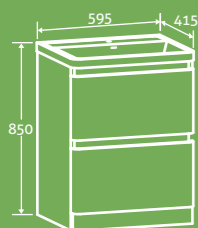

zen floor standing

Zen Floor Standing Vanity Unit 2

– Price excludes basin
– Soft close drawers
H 850 x W 595 x D 415 **£328**
Gloss White 12669, Titanium Grey Gloss 17877

Gloss White

SOFT CLOSING DRAWERS
CHOICE OF BASIN