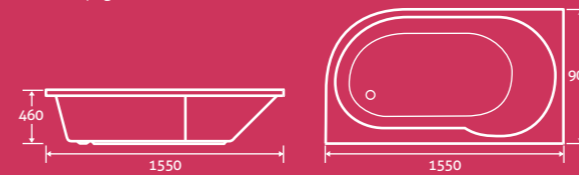

Davos Simply Air Acrylic Bath

– Available left & right hand, left hand shown

super-strong Acrylic

1550 x 900 **£2219**
LH 69659, RH 69660

Bath Panel 59603 **£162**

Add a Revive whirlpool system from **£596**, see page 113