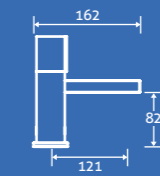

Pascal Deck Mounted 4 Hole Bath Shower Mixer

0.5 bar min.
- Including handset, hose & bracket

69303 **£319**

Pascal Bath Shower Mixer

0.5 bar min.
- Including handset, hose and bracket

69304 **£235**

pascal

Pascal Basin Mono

0.3 bar min.
- Including click clack waste

69301 **£179**

Pascal Tall Basin Mono

0.3 bar min.

69302 **£209**

Pascal Bath Filler

0.5 bar min.

69305 **£220**

Pascal Wall Mounted Basin Mixer

0.3 bar min.

69306 **£199**