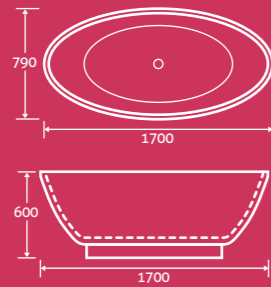

- Double skin acrylic
- Including waste

1700 x 790 12542 **£1512**