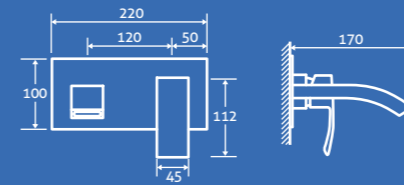

Titus Floor Standing Bath Shower Mixer

1.0 bar min.

12765 **£532**