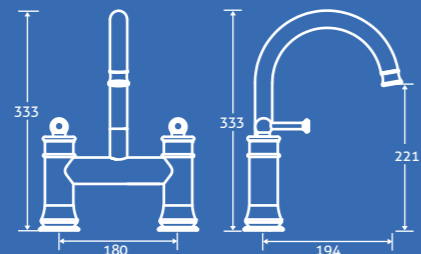

0.3 bar min.

12769 **£214**

Fulcrum Bath Shower Mixer

0.3 bar min.
– Including handset, hose and bracket.

12770 **£253**

kensington

Kensington Basin Mono

0.2 bar min.
– Including click clack waste