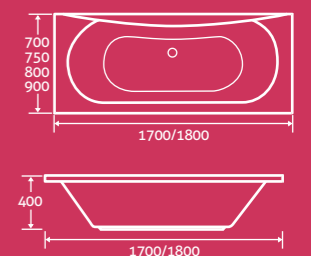

Tywin Simply Air Acrylic Bath

super-strong Acrylic

1700 x 700 69667 **£1989**
1700 x 750 69668 **£2099**
1800 x 800 69669 **£2329**
1800 x 900 69670 **£2399**

Add a Revive whirlpool system from **£596**, see page 113