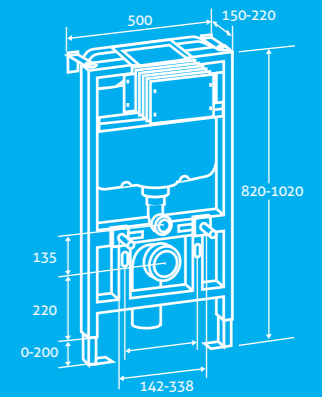

820 Concealed Cistern & Mounting Frame 3
W 500 x H 820-1020 x D 150-220
– Dual flush push button 6/31
– Pneumatic flush
Top access 12622 **£277**
Front access 12622 **£277**