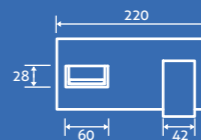

0.5 bar min.

22539 **£229**

3

Cascata Wall Mounted Bath Shower Mixer