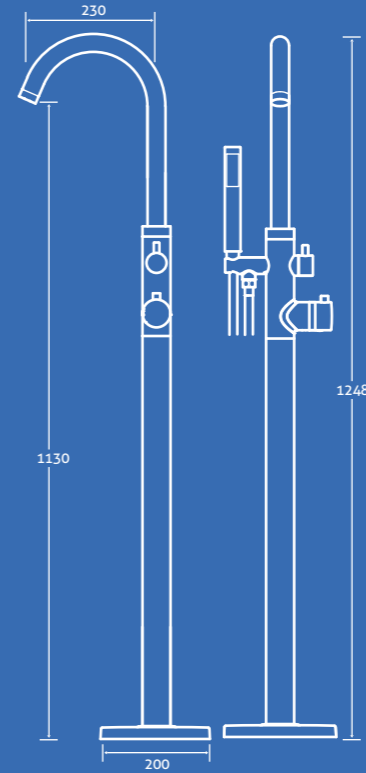

0.5 bar min.
– Including handset, hose and bracket.

12790 **£253**

trajan

taps

Trajan Floor Standing Thermostatic Bath Shower Mixer

1.0 bar min.

34291 **£417**

Trajan Floor Standing Bath Shower Mixer