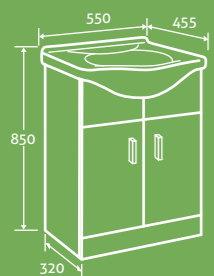

COMPOSITE
RESIN BASIN

furniture

dijon

Dijon Floor Standing Vanity Unit

H 850 x W 550 x D 455

- Including ceramic basin
- Soft close doors

69459 **£233**

2