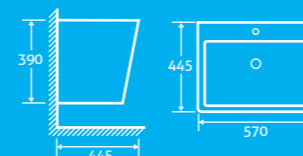

12714 **£253**

Frazenda Basin & Pedestal 25

H 830 x W 550 x D 420

- Available with 1 tap hole
- Designed to match Epernay ceramics

22433 **£188**

SOFT CLOSING SEAT
QUICK RELEASE HINGES
25
YEAR
GUARANTEE

- 25 YEAR GUARANTEE
- SOFT CLOSING SEAT
- QUICK RELEASE HINGES
- ECO FLUSH 4.5/3l
- ANTI BACTERIAL GLAZE