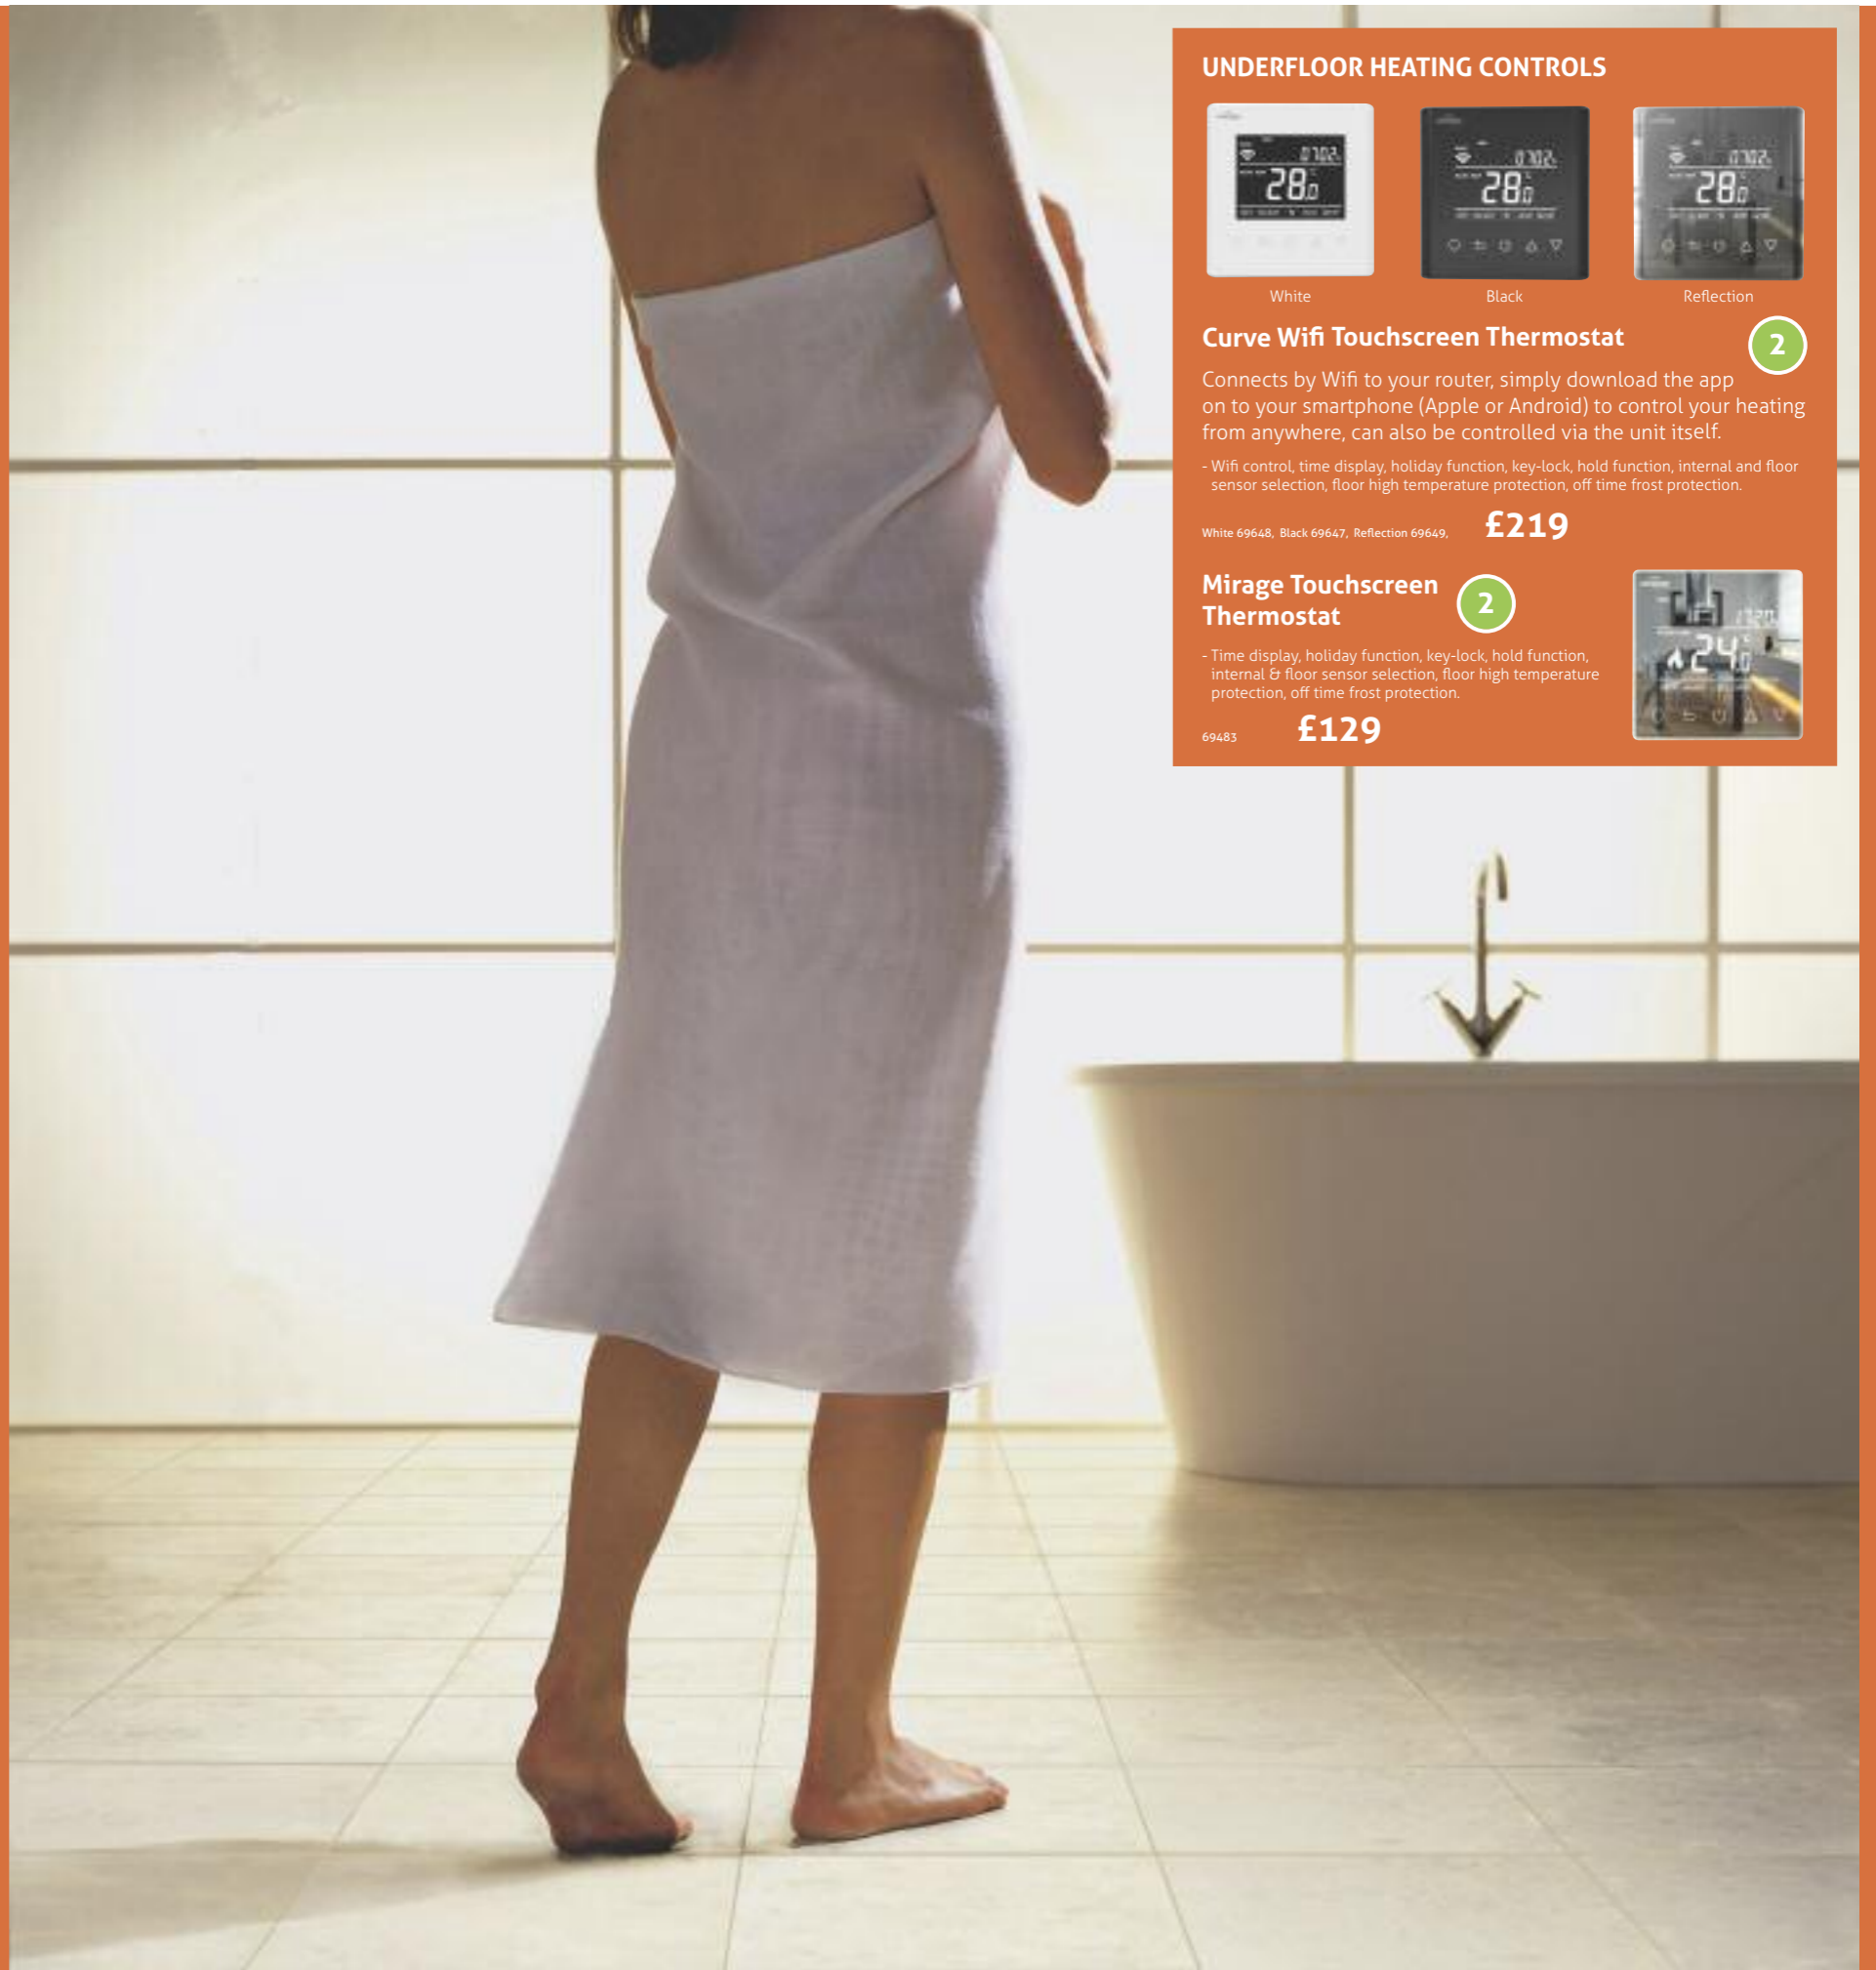

underfloor heating

Electric underfloor heating is the ideal addition to any floor tile. Safe to use in the bathroom, our systems can be controlled with a simple multi-function LCD control panel with six programmable functions.

Underfloor Heating Loose Cable (150w/m² at 75mm spacings)

25

Length	Area Covered	Heat Output	Price
26m 17086	1.5 – 2.5m²	300w	£130
41m 17087	2.25 – 3.75m²	450w	£153
54m 17088	3.0 – 5.0m²	600w	£201
68m 17089	3.75 – 6.25m²	750w	£253

Calculating the Length of Loose Cable Required

Bathroom size:
2300mm x 1800mm = 4.14m²
Taking out the bathroom furniture leaves 1.73m²
Order the 26m Cable kit.
Add the thermostat of your choice.

Underfloor Heating Mat System (150w/m²)

25

Size	Heat Output	Code	Price
1m²	150w	15585	£98
1.5m²	225w	22813	£140
2m²	300w	13255	£168
2.5m²	375w	13256	£190
3m²	450w	20723	£218
3.5m²	525w	24564	£240
4m²	600w	17726	£278
4.5m²	675w	24565	£290
5m²	750w	22923	£300
6m²	900w	20546	£385
7m²	1050w	22924	£440
8m²	1200w	21888	£495
9m²	1350w	24567	£548
10m²	1500w	20545	£580

UNDERFLOOR HEATING CONTROLS