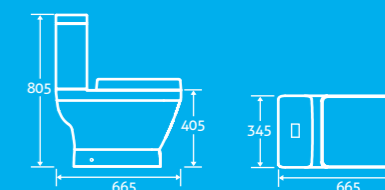

- SOFT CLOSING SEAT
- QUICK RELEASE HINGES
- ECO FLUSH 4.5/3l
- ANTI BACTERIAL GLAZE