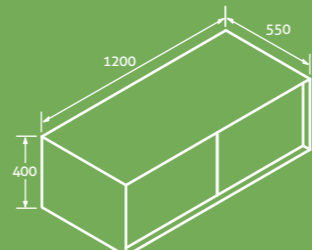

desire

2
YEAR
GUARANTEE

PUSH
OPEN
DRAWERS

SOFT
CLOSING
DRAWERS

furniture

Desire Wall Hung Vanity Unit

2

- Excludes basin, choose any countertop bowl from pages 93-94
- Push open, soft close drawers

Black/Concrete

H 400 x W 800 x D 550 69348 **£499**

H 400 x W 1200 x D 550 69350 **£599**

White/Oak

H 400 x W 800 x D 550 69349 **£499**

H 400 x W 1200 x D 550 69351 **£599**

White/Oak

Finishes

PUSH
OPEN
DRAWERS

SOFT
CLOSING
DRAWERS