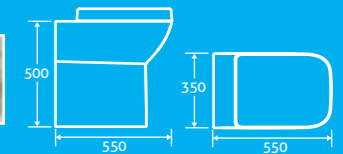

Please check compatible with wc units