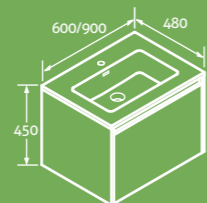

Finishes

PUSH
OPEN
DRAWERS

SOFT
CLOSING
DRAWERS

COMPOSITE
RESIN BASIN