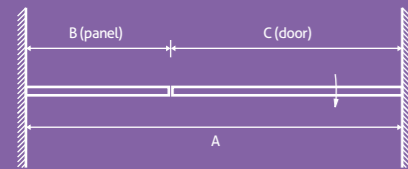

lava

Lava Hinged Door

10mm glass, height 2000mm

- Aluminium profile
- Solid brass handle & hinges
- Easy clean glass
- Universally handed
- Use as a door alone or with the matching side panel

10

800	69251	£499
900	69252	£519
1000	69926	£619
1200	69927	£639
1400	69929	£659
1500	69928	£679

Requires Support Brackets when purchased with a side panel

Supplied with support brackets

- 10mm TOUGHENED GLASS
- ALUMINIUM PROFILE
- BRASS HANDLE & HINGES
- EASY CLEAN GLASS

EASY CLEAN GLASS
A special protective coating makes water run off the glass quicker this minimises deposits left behind which makes the glass much easier to clean. This special coating is guaranteed for five years.

	A min	A max	B	C
800	785	800	-	765
900	885	900	-	865
1000	985	1000	330	600
1200	1185	1200	530	600
1400	1385	1400	730	600
1500	1485	1500	830	600

Lava Support Brackets

Only required for 800 & 900 doors when purchased with a side panel

69841 **£80**

Lava Side Panels

10mm glass, height 2000mm

- Aluminium profile
- Easy clean glass

760	69259	£284
800	69257	£309
900	69258	£329