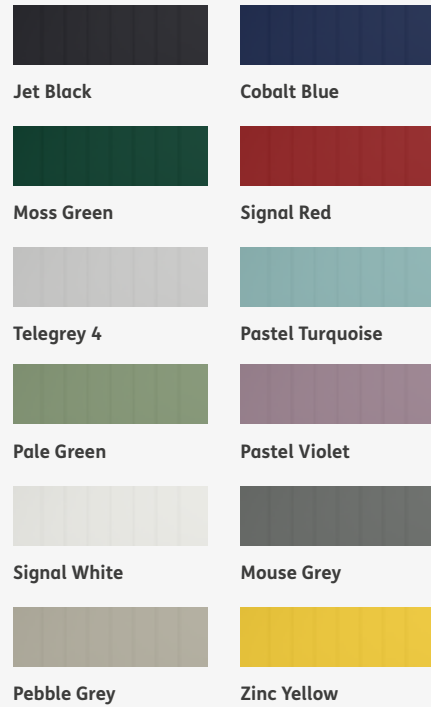

Colours available

Choose from a carefully selected range of styles, from traditional to modern. Whatever you choose, a stunning external door can complement or contrast your home's exterior aesthetic.

Grey

Walnut

Oak

White

Pine

Dividers

Accessories

External