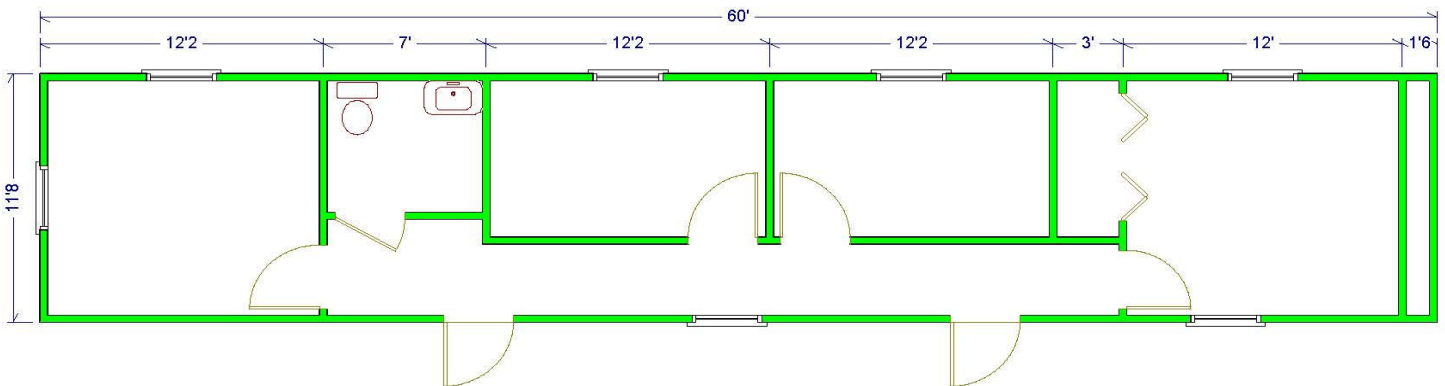

12' x 60' Mobile Office Trailer

Building Description

- ◆ 12' x 60' FL Code Modular Office
- ◆ Business Occupancy
- ◆ Wind Design for Anywhere in Florida
- ◆ Aluminum Sided
- ◆ Two Offices
- ◆ Reception/Conference Area
- ◆ Half Bath