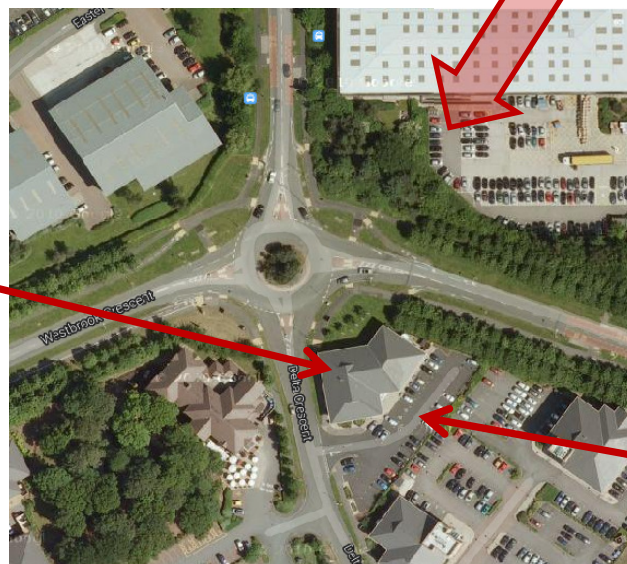

# How to find us

- Leave the M62 at Junction 8
- Turn onto Charon Way heading towards Gemini Retail Park
- Straight through the traffic lights (Frankie & Benny's Restaurant on left)
- 1<sup>st</sup> exit off roundabout staying on Charon Way
- At the next roundabout turn right – 2<sup>nd</sup> exit
- At the next roundabout the International Business Centre is in front of you
- Go straight across this roundabout onto Delta Crescent
- Turn 1<sup>st</sup> left into the car park

## **SHP Automation Ltd**

International Business Centre  
Delta Crescent  
Westbrook  
Warrington  
Cheshire  
WA5 7WQ  
T: 01925 717444

The car park and entrance is situated at the rear of the building.