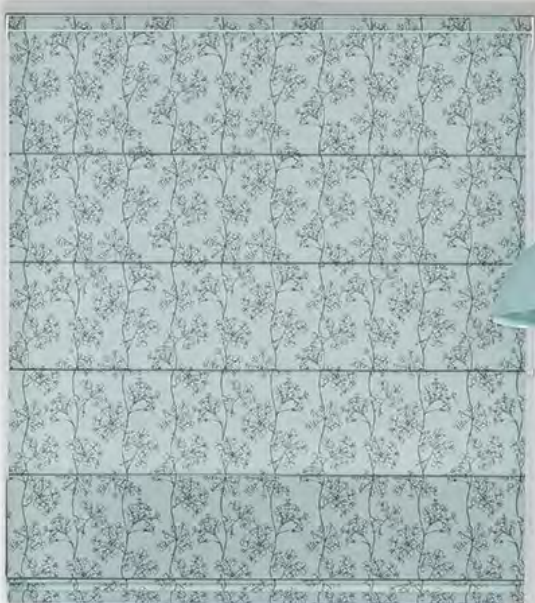

ayana
duck egg