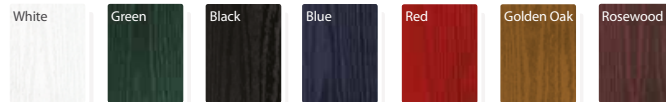

Classic colours