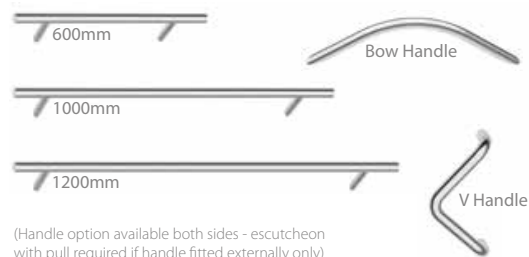

benchmark

Glazing options

*Available as part of our Secured by Design upgrade package

Low E energy efficient glazing as standard

Contemporary hardware options (available on Wye, Speedwell, Shardlow, Repton, Farndon, Milton & Ogston with min door width: 840mm)

Door handles - brushed steel

(Handle option available both sides - escutcheon with pull required if handle fitted externally only)