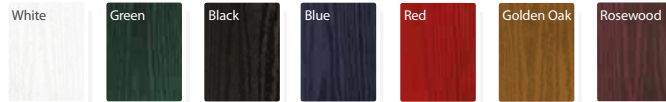

# The Lathkill

SG03

The **Lathkill** is our ever popular half glazed door offering. Allowing light to flood into the room beyond, this stunning door option may also be personalised with a decorative glazing panel of your choice.

*The Lathkill in Green with Reflections glazing*

*The Lathkill in Duck Egg with Crystal Diamond glazing*

**Classic colours**

**Prestige colours**

Glazing options

Diamond Bevel\* †

Diamond Red\* †  
Also available in Diamond Blue, Grey or Green