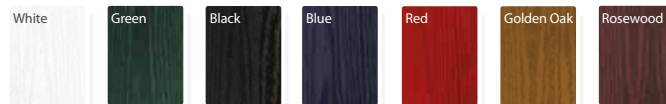

Classic Colours