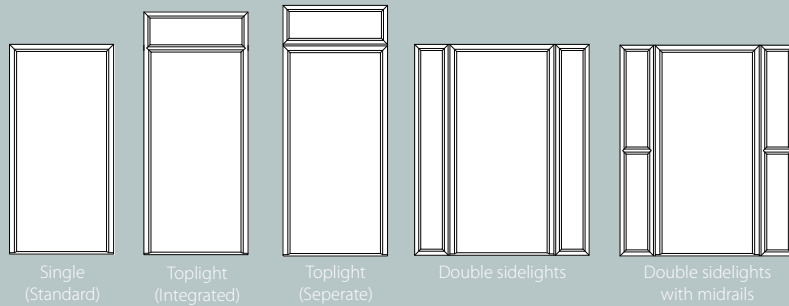

Height			
	Min (Narrow)	Min (Std)	Max (Narrow)	Max (Std)
Standard aluminium threshold	2093mm	2111mm	2835mm	2853mm
Part M Low aluminium threshold	2087mm	2105mm	2829mm	2847mm
Low PVC-U	2115mm	2133mm	2857mm	2875mm
Full PVC-U frame (Standard PVC-U)	2133mm	2151mm	2875mm	2893mm