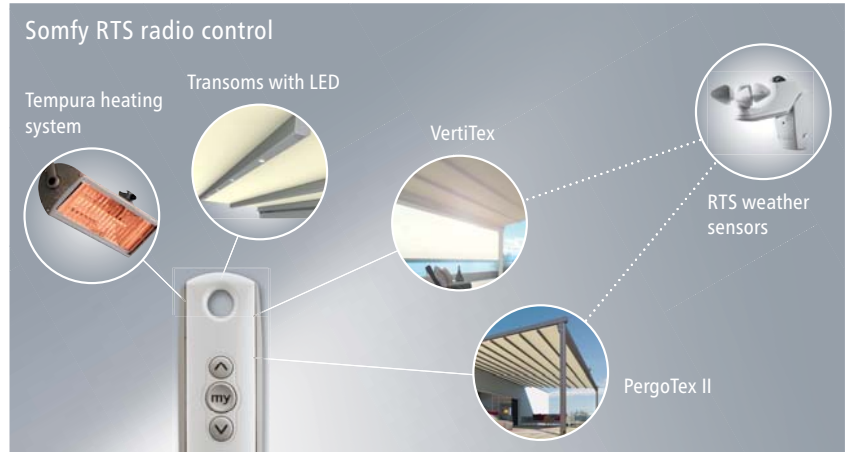

Come rain  
or shine.  
Make the best  
out of both.

VertiTex  
with rail guide

VertiTex  
with rope guide

w17-c easy-glide sliding wall

w50-c fixed element

Super Lite w50-c fixed element