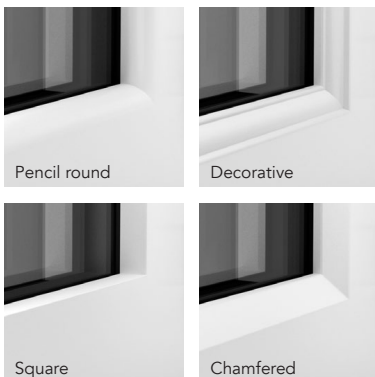

SASH OPTIONS