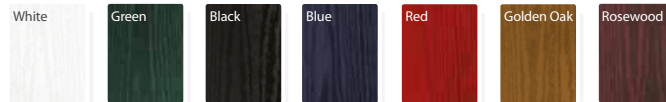

### Prestige colours

benchmark

Glazing options

Diamond Bevel\* †

Diamond Red\* †  
Also available in Diamond Blue, Grey or Green

Dorchester Blue  
Also available in Dorchester Amber or Green

Fleur\* †

Lattice Red\* †  
Also available in Lattice Blue, Green or Bevel