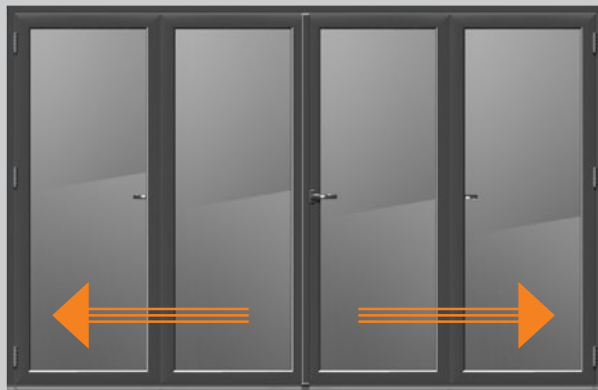

DOOR CONFIGURATIONS

WarmCore doors are described as a set of 3 numbers - the 1st is the total number of door sashes, the 2nd refers to the number of door sashes that open left and the 3rd the number that open right (when viewed from the outside).

4/2/2