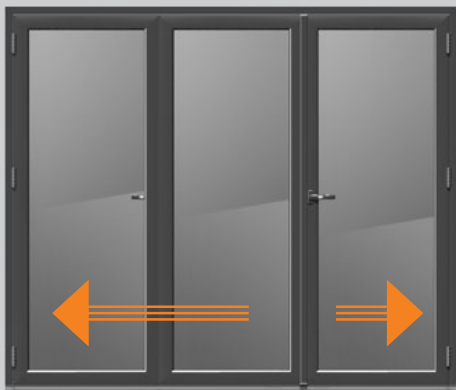

DOOR CONFIGURATIONS

WarmCore doors are described as a set of 3 numbers - the 1st is the total number of door sashes, the 2nd refers to the number of door sashes that open left and the 3rd the number that open right (when viewed from the outside).

3/2/1