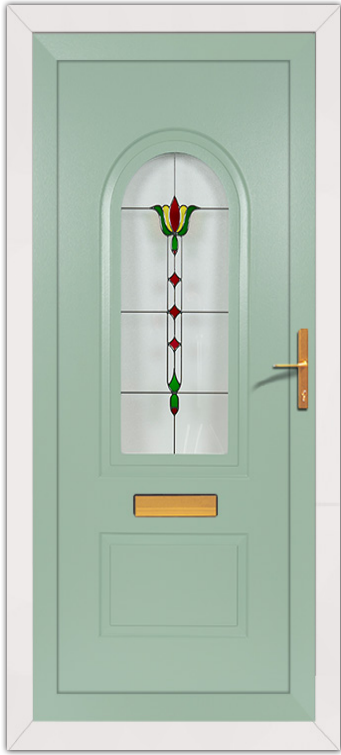

Classic Opaque

Arley 1
Whitton