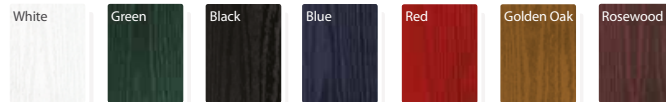

Classic Colours