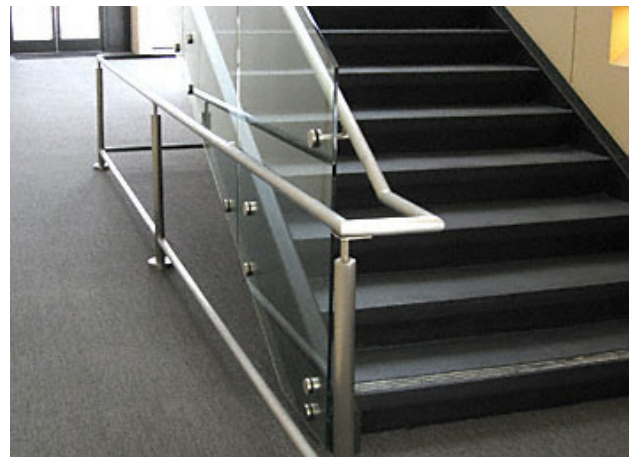

- Commercial shopfront glazing
- Balustrades (glass railing)
- Office partitioning
- Bullet-proof glass
- UV bonded glass structures
- Glass colouring
- Glass printing
- Laminated safety glass
- Toughened glass
- Coffee table glass
- Glass drilling
- Simple mirror
- Bevel mirror
- Custom design mirror
- Display glass
- Glass shelves
- Splashbacks
- And more...

Get in touch to discuss your requirements or to arrange a free quotation.