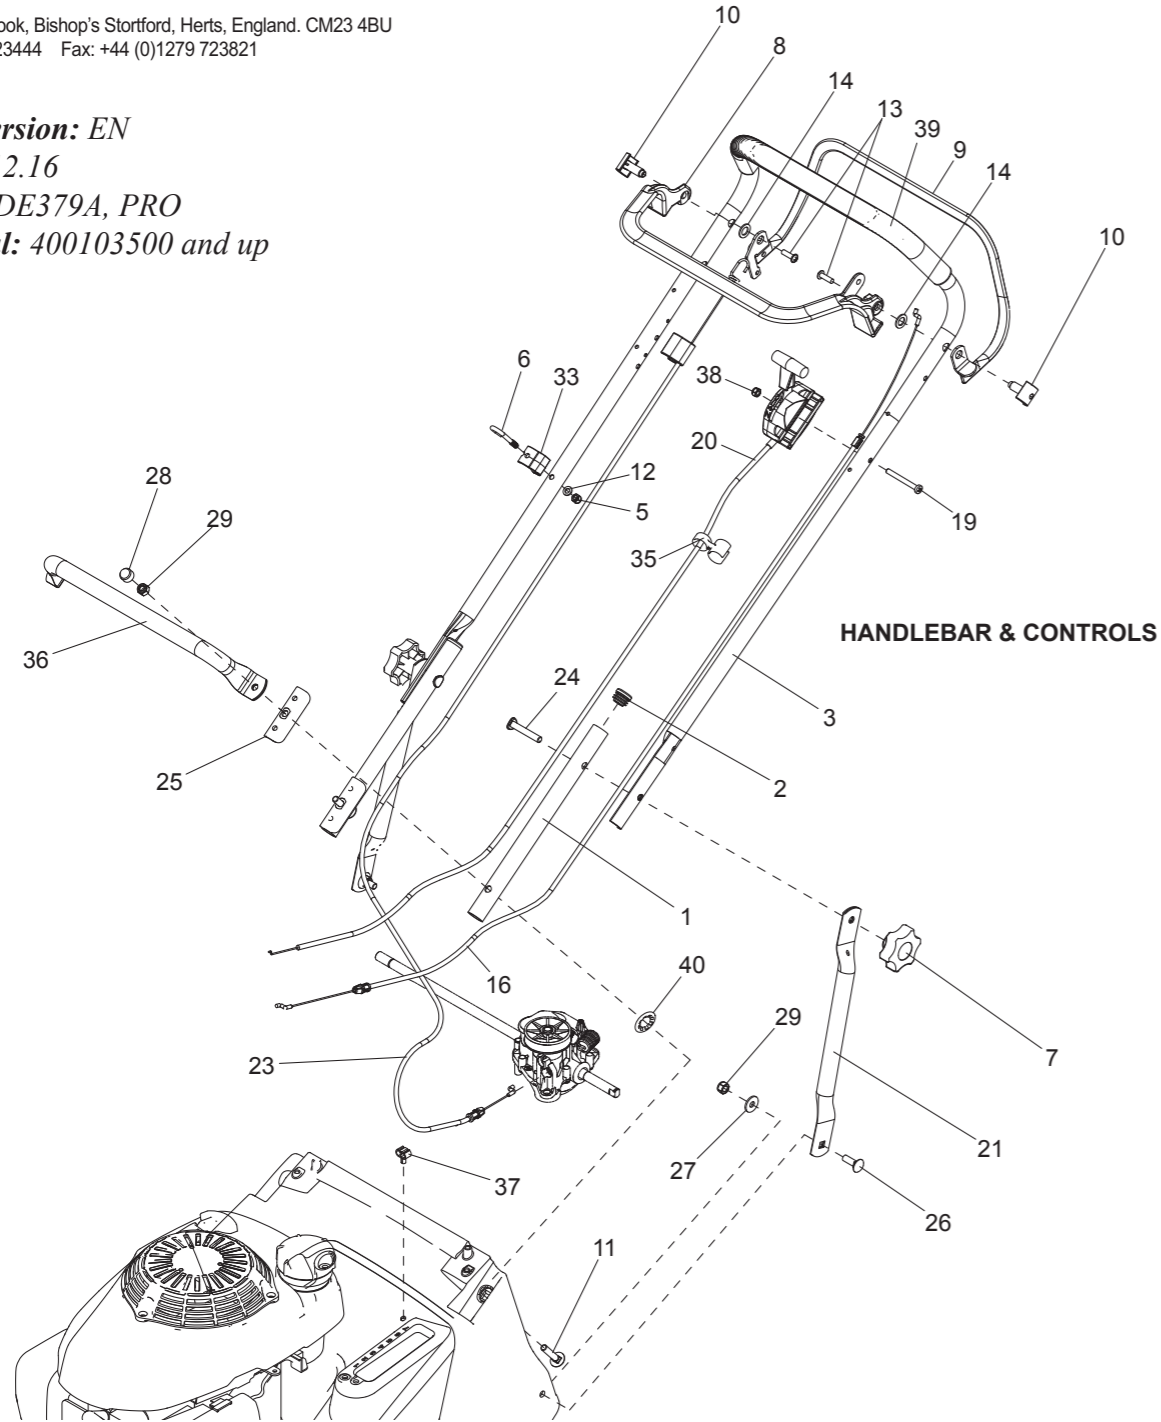

Original Version: EN
Issue : 15/12.16
Codes: CODE379A, PRO
From Serial: 400103500 and up

Harrier 41 - Spare Parts List

HANDLEBAR & CONTROLS

Item No	Description	Part No.	QTY	Item Note
11	HANDLEBAR LOWER	111-9837-03	2	
2	PLUG-TUBE	300160	2	
3	UPPER HANDLEBAR	111-9947-03	1	
5	NUT-NYLOC	09544	1	
6	GUIDE-ROPE	305093	1	
7	KNOB-HANDLEBAR	480088	2	
8	LEVER-ENGINE	340179	1	
9	CLUTCH LEVER - GEARBOX	111-9381-03	1	
10	PIN-PIVOT	340182	2	
11	BOLT COACH	09180	2	
12	WASHER-PLAIN	09472	1	
13	SCREW	09687	2	
14	WASHER-NYLON	09688	2	
16	CABLE ENGINE BRAKE	111-8393	1	

HANDLEBAR & CONTROLS

Item No	Description	Part No.	QTY	Item Note
19	SETSCREW	09780	1	
20	CONTROL THROTTLE	111-9422	1	
21	BRACE HANDLEBAR	111-8688-03	2	
23	CABLE CLUTCH	111-9442	1	
24	BOLT	09785	2	
25	PLATE-CLAMP, HANDLEBAR	340028	2	
26	BOLT-COACH	09373	2	
27	WASHER	09267	2	
28	CAP-NUT	HY234051	2	
29	NUT-HEX	09441	4	
33	CABLE CLIP ROPE GUIDE	111-8702	1	
35	GUIDE-CABLE	114-7988	1	
36	HANDLE, REAR LIFTING	111-8993-03	1	
37	TWIN CONDUIT CLIP	111-8696	1	
38	NUT-NYLOC	09438	1	
39	HANDLE, SOFT GRIP	111-8716	1	
40	GRIP-FIX	04020	2	

ENGINE & BLADE

ENGINE & BLADE

Item No	Description	Part No.	QTY	Item Note
1	HONDA - GCV160 N1	111-9302	1	
2	PULLEY FIXED SPEED	111-9226	1	
4	BOLT	111-9723	1	
5	DISC-FRICTION	410057W	1	
6	SPACER-DISTANCE, CUTTERBAR	HY4014	1	
7	WASHER-SPRING	09273	1	
8	SCREW-TAPTITE	09349	4	
10	BOSS, AUTODRIVE	131-4341	1	
11	KEY-WOODRUFF	1662	1	
12	CUTTERBAR	111-8567	1	
14	DECAL - ENGINE HARRIER 41 PRO	111-9427	1	
17	GRUBSCREW	09619	2	