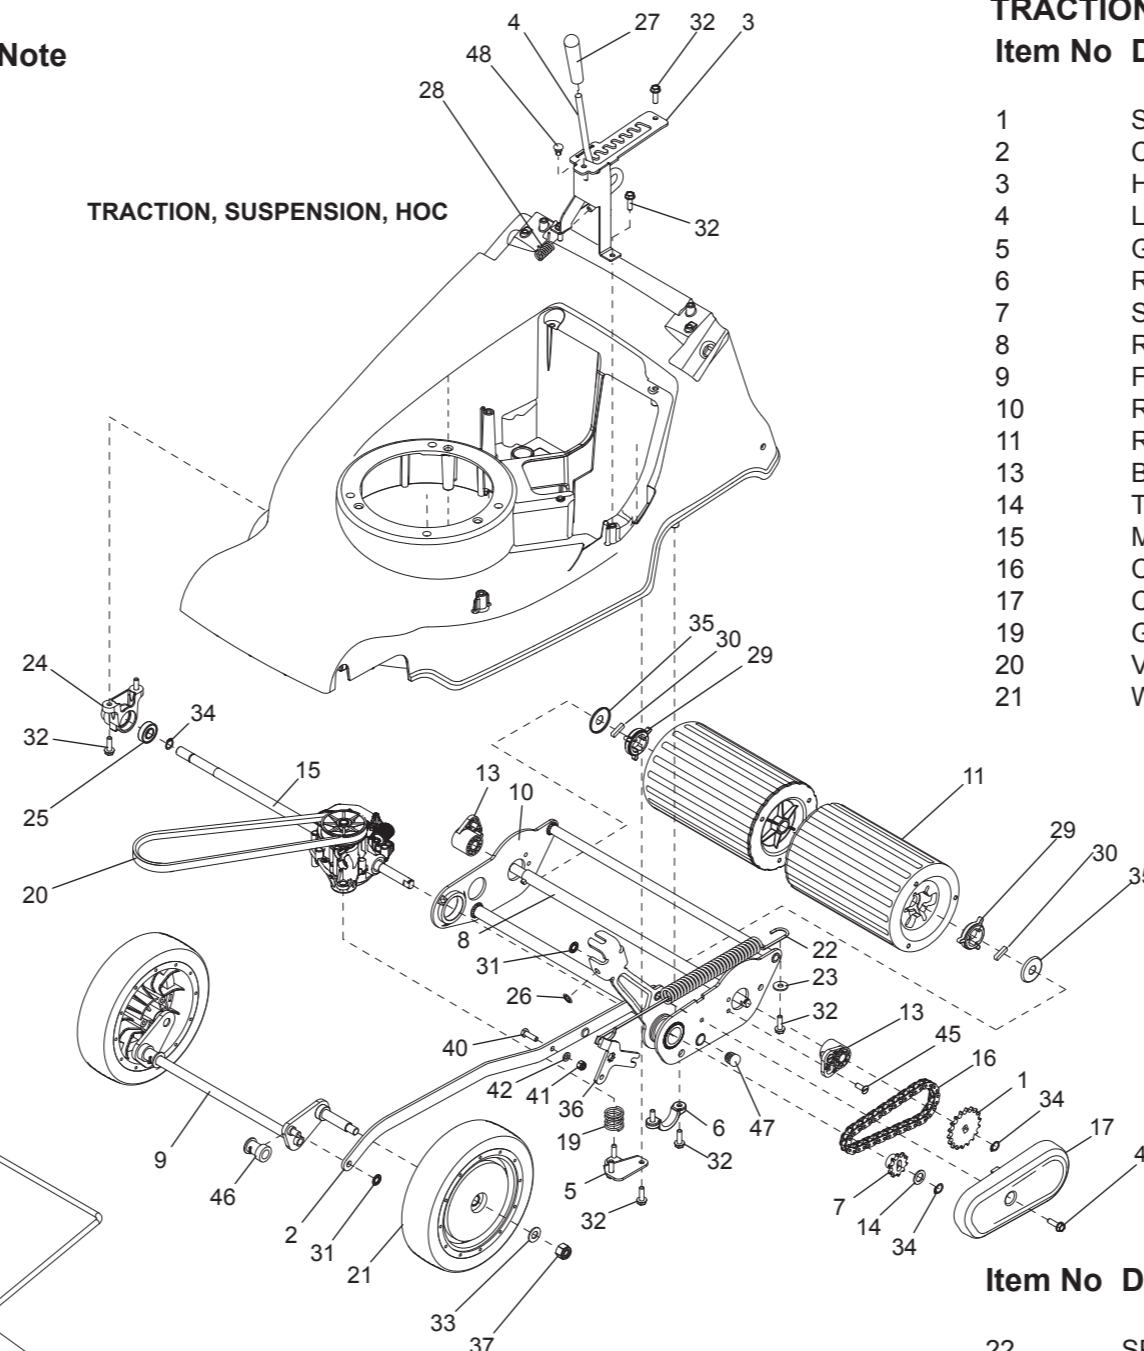

DECK & GRASSBAG

Item No	Description	Part No.	QTY	Item Note
1	DEFLECTOR ROD	111-8545	1	
2	DEFLECTOR SPRING RIGHT	111-8544	1	
3	DEFLECTOR SPRING LEFT	111-8543	1	
4	REAR DEFLECTOR	111-8539	1	
5	REAR DEFLECTOR SEAL	111-8540	1	
6	DEFLECTOR MOUNT LEFT	111-8541	1	
7	DEFLECTOR MOUNT RIGHT	111-8542	1	
8	THROW PLATE	111-8537	1	
9	FRONT FIN	111-8536	1	
10	TOP TRIM	111-8538	1	
11	HARRIER 41 DECK	111-8535-07	1	
12	FABRIC GRASSBAG	111-8549	1	
13	FRAME GRASSBAG	111-8558-03	1	
14	LOGO-HAYTER	134-0051	1	
15	MADE IN BRITAIN DECAL	111-7722	1	
16	BLADE BLOCKING WALL	111-8578	1	
18	WASHPORT ADAPTER ASSEMBLY	111-8659	1	
19	SCREW-TAPTITE 16-6	09365	21	
20	FRONT BUMPER	111-8690-03	1	
21	END PLUG FLAT OVAL ANGLED HEAD	111-8693	2	
23	FASTENER-DRIVE	341033	1	
24	DECAL-EASY WASH	111-9937	1	
25	DECAL - SAFETY PETROL	134-0400	1	
31	SCREW-TAPTITE 20-6	09575	4	

TRACTION, SUSPENSION, HOC

TRACTION, SUSPENSION, HOC

Item No	Description	Part No.	QTY	Item Note
1	SPROCKET 18T	111-7358	1	
2	CONNECTING ROD WA	111-9459	1	
3	HOC TOWER ASSEMBLY	111-8675	1	
4	LEVER - HOC	111-8705	1	
5	GEARBOX BRACKET ASSEMBLY	111-8584	1	
6	REAR AXLE SUPPORT	111-8670	1	
7	SPROCKET 10T	111-7578	1	
8	ROLLER SHAFT	111-8601	1	
9	FRONT AXLE ASSEMBLY	111-8673	1	
10	REAR AXLE FRAME ASSEMBLY	111-8663-03	1	
11	ROLLER HALF ASSEMBLY	111-8598	2	
13	BEARING	134-0049	2	
14	THRUST WASHER	111-8216	1	
15	MC600 GEARBOX WITH FIXED PULLEY	111-9247	1	
16	CHAIN-40 PITCHES	411016	1	
17	CHAIN GUARD	111-8546	1	
19	GEARBOX MOUNTING SPRING	111-8587	1	
20	V BELT	111-8028	1	
21	WHEEL ASM-8INCH SEMI-PNEU	111-9270	2