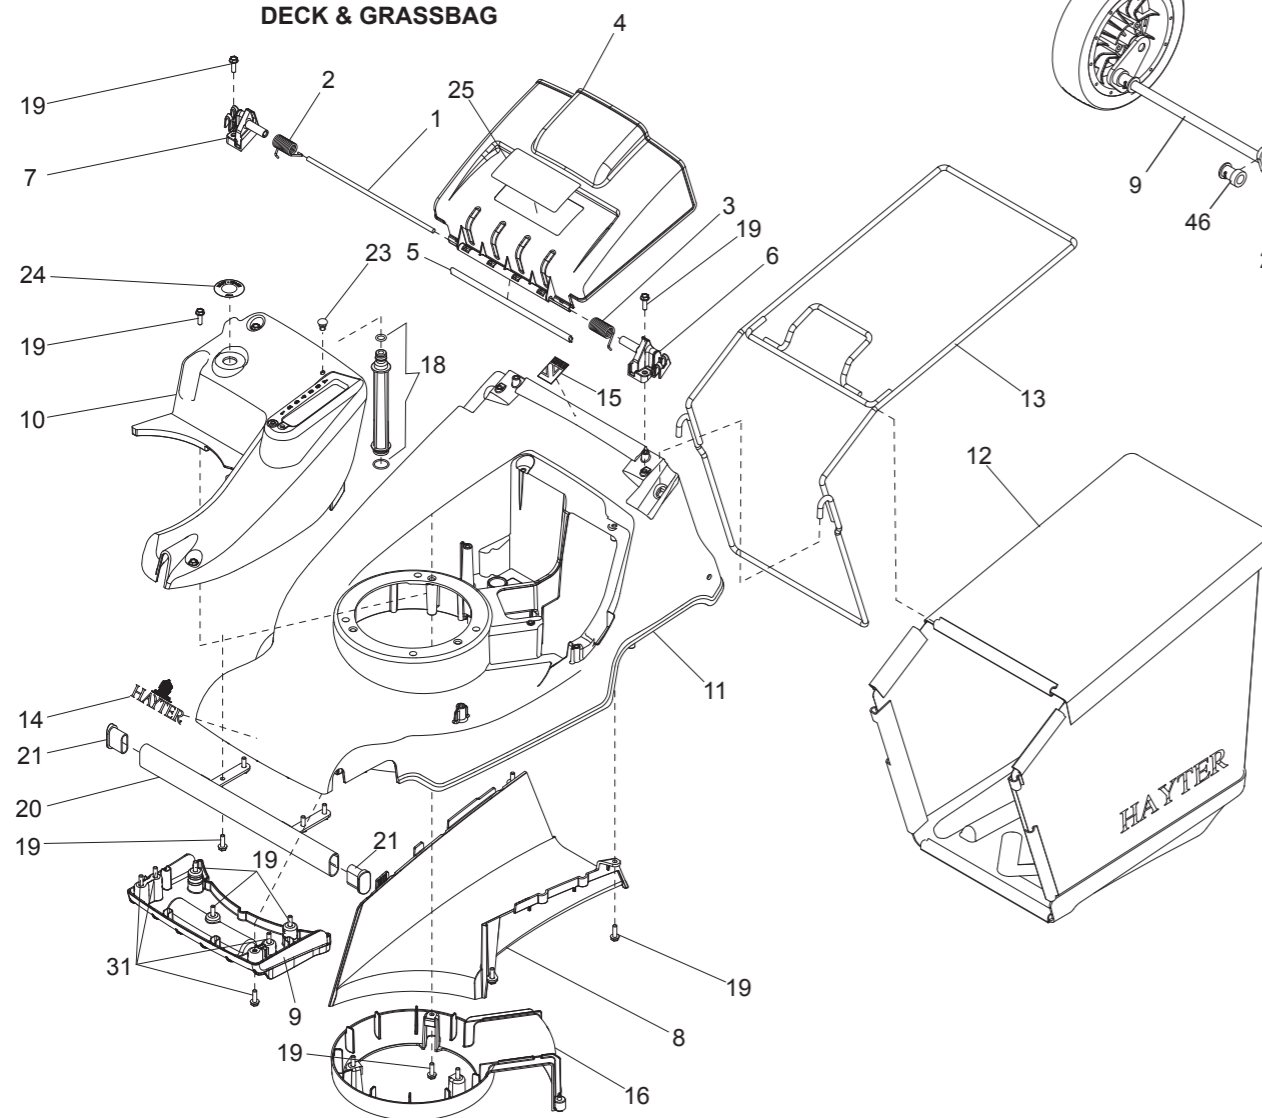

DECK & GRASSBAG

Item No Description

Item No	Description	Part No.	QTY	Item Note
22	SPRING-COUNTER BALANCE	410050	1	
23	WASHER	09263	1	
24	REAR FRAME BEARING MOUNT	111-8576	1	
25	BEARING, BALL	132-9286	2	
26	GRIP-FIX	04020	1	
27	KNOB-HOC	480134	1	
28	SPRING-TORSION, HOC	480132	1	
29	DRIVE CAM	111-8605	2	
30	DRIVE KEY	111-8606	2	
31	WASHER-STARLOCK	0201086	2	
32	SCREW-TAPTITE	09575	11	
33	WASHER-PLAIN	09479	2	
34	CIRCLIP EXTERNAL	134-0254	3	
35	THRUST WASHER	111-8602	2	
36	SPRING LOAD LEVER	111-9003	1	
37	NUT	09447	2	
40	SCREW-HH	09363	1	
41	NUT-NYLOC	09544	1	
42	WASHER-PLAIN	09472	1	
45	SCREW-TAPTITE	134-0050	4	
46	BEARING-AXLE, FRONT	410069	2	
47	PLASTIC ROUND INSERT	111-9933	1	
48	PUSH RIVET - PLASTIC	134-0262	1	
49	SCREW TAPTITE HEX HD	09365	1