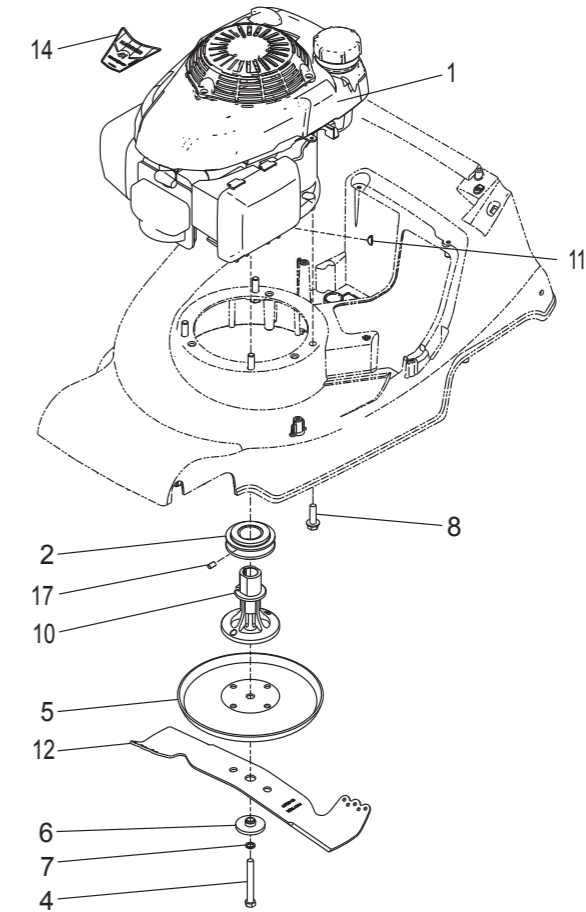

Original Version: EN
Issue : 15/12.16
Codes: CODE379A, PRO
From Serial: 400103500 and up

Harrier 41 - Spare Parts List

HANDLEBAR & CONTROLS

Item No	Description	Part No.	QTY	Item Note
11	HANDLEBAR LOWER	111-9837-03	2	
2	PLUG-TUBE	300160	2	
3	UPPER HANDLEBAR	111-9947-03	1	
5	NUT-NYLOC	09544	1	
6	GUIDE-ROPE	305093	1	
7	KNOB-HANDLEBAR	480088	2	
8	LEVER-ENGINE	340179	1	
9	CLUTCH LEVER - GEARBOX	111-9381-03	1	
10	PIN-PIVOT	340182	2	
11	BOLT COACH	09180	2	
12	WASHER-PLAIN	09472	1	
13	SCREW	09687	2	
14	WASHER-NYLON	09688	2	
16	CABLE ENGINE BRAKE	111-8393	1	

HANDLEBAR & CONTROLS

Item No	Description	Part No.	QTY	Item Note
19	SETSCREW	09780	1	
20	CONTROL THROTTLE	111-9422	1	
21	BRACE HANDLEBAR	111-8688-03	2	
23	CABLE CLUTCH	111-9442	1	
24	BOLT	09785	2	
25	PLATE-CLAMP, HANDLEBAR	340028	2	
26	BOLT-COACH	09373	2	
27	WASHER	09267	2	
28	CAP-NUT	HY234051	2	
29	NUT-HEX	09441	4	
33	CABLE CLIP ROPE GUIDE	111-8702	1	
35	GUIDE-CABLE	114-7988	1	
36	HANDLE, REAR LIFTING	111-8993-03	1	
37	TWIN CONDUIT CLIP	111-8696	1	
38	NUT-NYLOC	09438	1	
39	HANDLE, SOFT GRIP	111-8716	1	
40	GRIP-FIX	04020	2	

ENGINE & BLADE

ENGINE & BLADE

Item No	Description	Part No.	QTY	Item Note
1	HONDA - GCV160 N1	111-9302	1	
2	PULLEY FIXED SPEED	111-9226	1	
4	BOLT	111-9723	1	
5	DISC-FRICTION	410057W	1	
6	SPACER-DISTANCE, CUTTERBAR	HY4014	1	
7	WASHER-SPRING	09273	1	
8	SCREW-TAPTITE	09349	4	
10	BOSS, AUTODRIVE	131-4341	1	
11	KEY-WOODRUFF	1662	1	
12	CUTTERBAR	111-8567	1	
14	DECAL - ENGINE HARRIER 41 PRO	111-9427	1	
17	GRUBSCREW	09619	2	