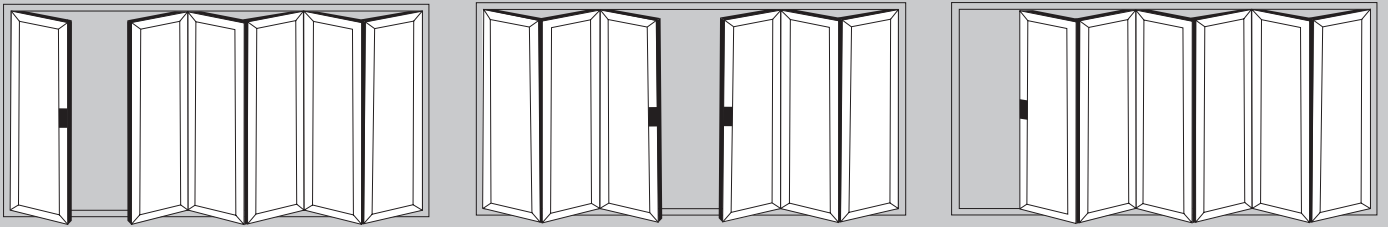

SECURE, WARM & COSY

POPULAR DESIGN OPTIONS

- Doors up to 6.5m wide
- Height up to 2.5m
- Each Sash up to 1.2m wide
- Thermally Efficient
- Complies with Building Regulations
- Available in a range of colours and styles
- Various threshold options
- Doors can open in or out
- PAS24:2012 Security Upgrade

1 Door Option 2 Door Options

3 Door Options

4 Door Options

5 Door Options

Aluminium

Visofold

6 Door Options

7 Door Options