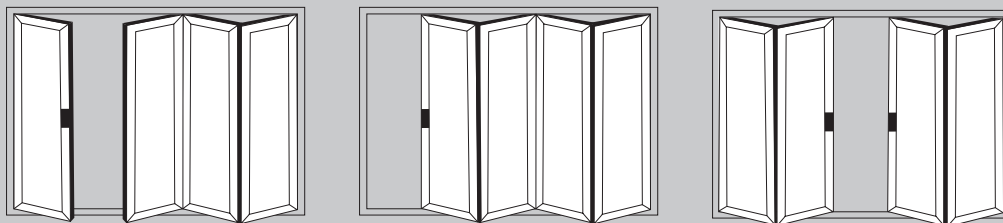

4 Door Options