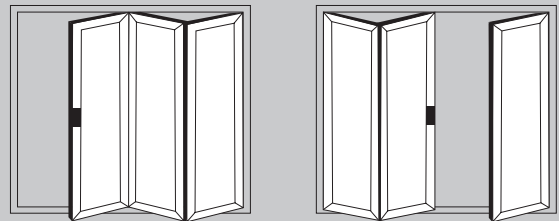

3 Door Options