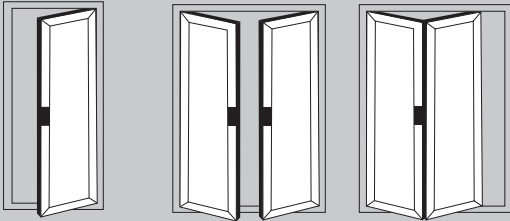

POPULAR DESIGN OPTIONS

- Doors up to 6.5m wide
- Height up to 2.5m
- Each Sash up to 1.2m wide
- Thermally Efficient
- Complies with Building Regulations
- Available in a range of colours and styles
- Various threshold options
- Doors can open in or out
- PAS24:2012 Security Upgrade

1 Door Option 2 Door Options