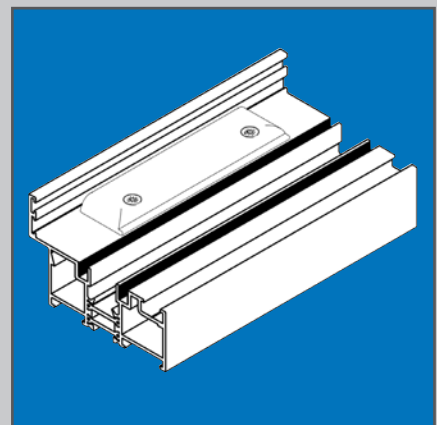

Anti lift blocks