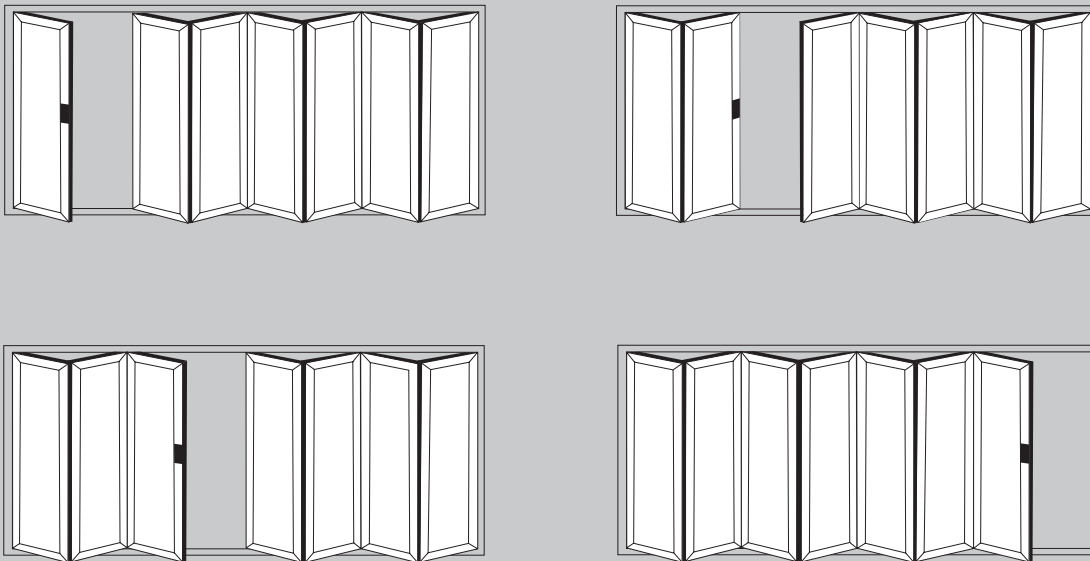

SECURE, WARM & COSY

POPULAR DESIGN OPTIONS

- Doors up to 6.5m wide
- Height up to 2.5m
- Each Sash up to 1.2m wide
- Thermally Efficient
- Complies with Building Regulations
- Available in a range of colours and styles
- Various threshold options
- Doors can open in or out
- PAS24:2012 Security Upgrade

1 Door Option 2 Door Options

3 Door Options

4 Door Options

5 Door Options

Aluminium

Visofold

6 Door Options

7 Door Options