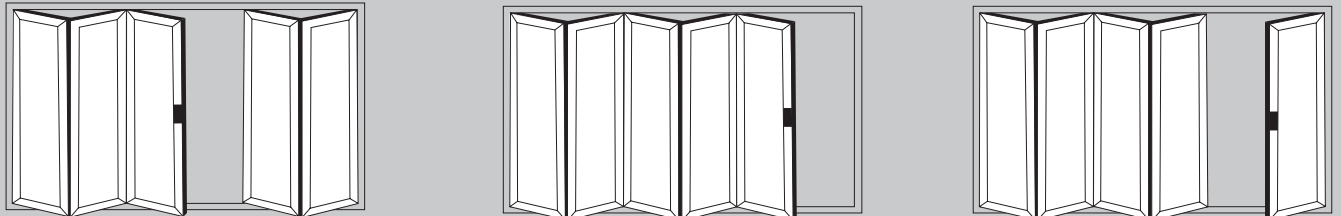

SECURE, WARM & COSY

POPULAR DESIGN OPTIONS

- Doors up to 6.5m wide
- Height up to 2.5m
- Each Sash up to 1.2m wide
- Thermally Efficient
- Complies with Building Regulations
- Available in a range of colours and styles
- Various threshold options
- Doors can open in or out
- PAS24:2012 Security Upgrade

1 Door Option 2 Door Options

3 Door Options

4 Door Options

5 Door Options

Aluminium

Visofold

6 Door Options

7 Door Options