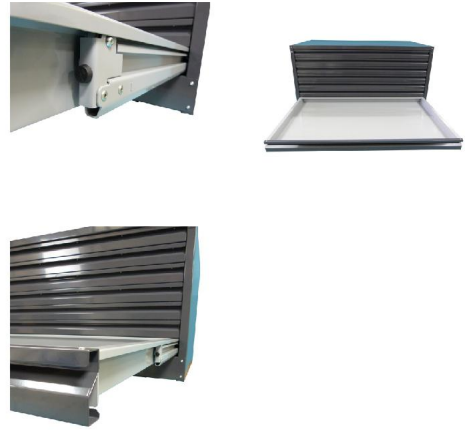

### PRODUCT DESCRIPTION

Heavy Duty storage cabinet for large format. This versatile cabinet can store large material or objects up to 2.5 meters wide with a maximum depth of 1.6 meters making this one of the largest storage cabinets in the world. With Full extension deep drawers this cabinet could be used in a number of applications.

The cabinets main features are its construction from high grade steel ( 1.5mm - 2.5mm) this gives the cabinet complete stability when storing heavy items and can be stacked for maximum storage requirements. The deep drawers (70mm - 250mm) have a triple runners system that has the capabilities to hold 70KG -100KG per drawer and be fully extended in use.