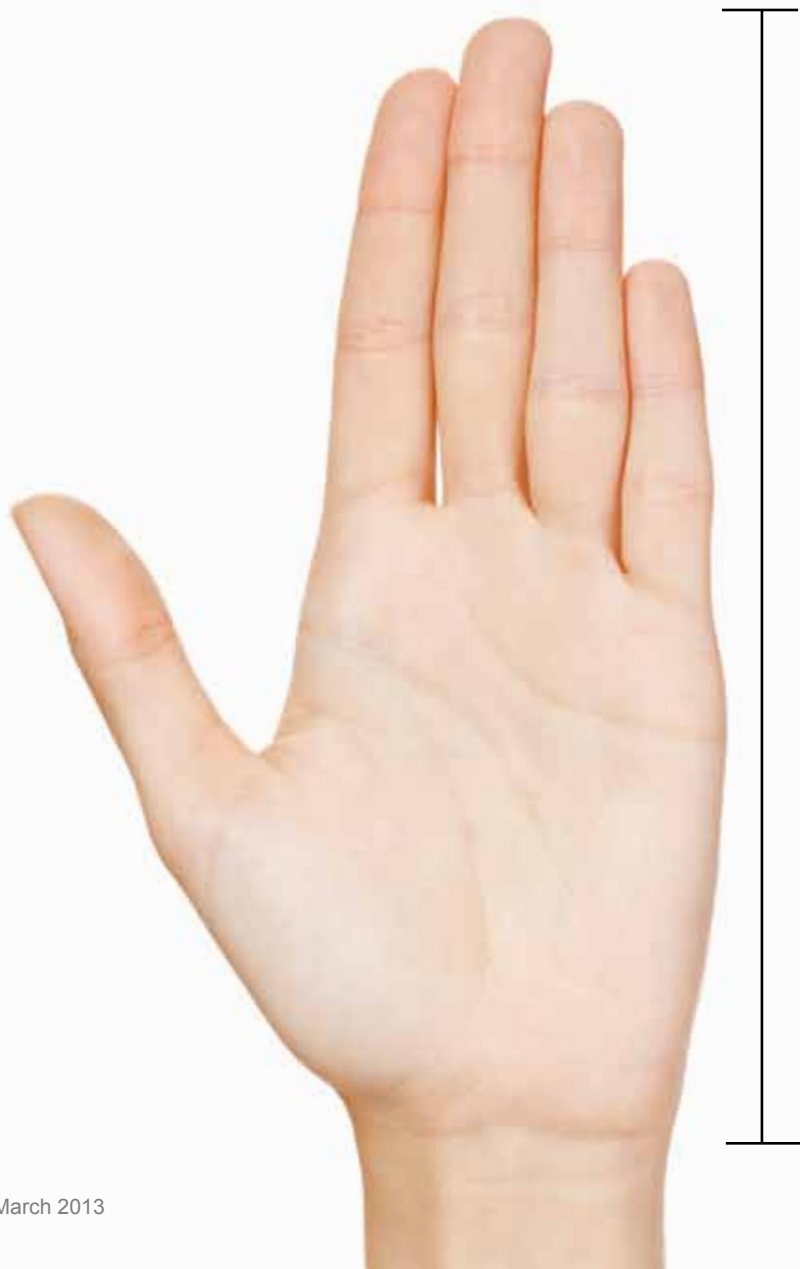

Gloves measuring guide

To determine the size that best fits your hands, measure one of your hands as shown on the left-hand side picture.

Your measurements	Your size
Between 16.6 cm and 17 cm	S
Between 17.1 cm and 17.5 cm	M
Between 17.6 cm and 18 cm	L