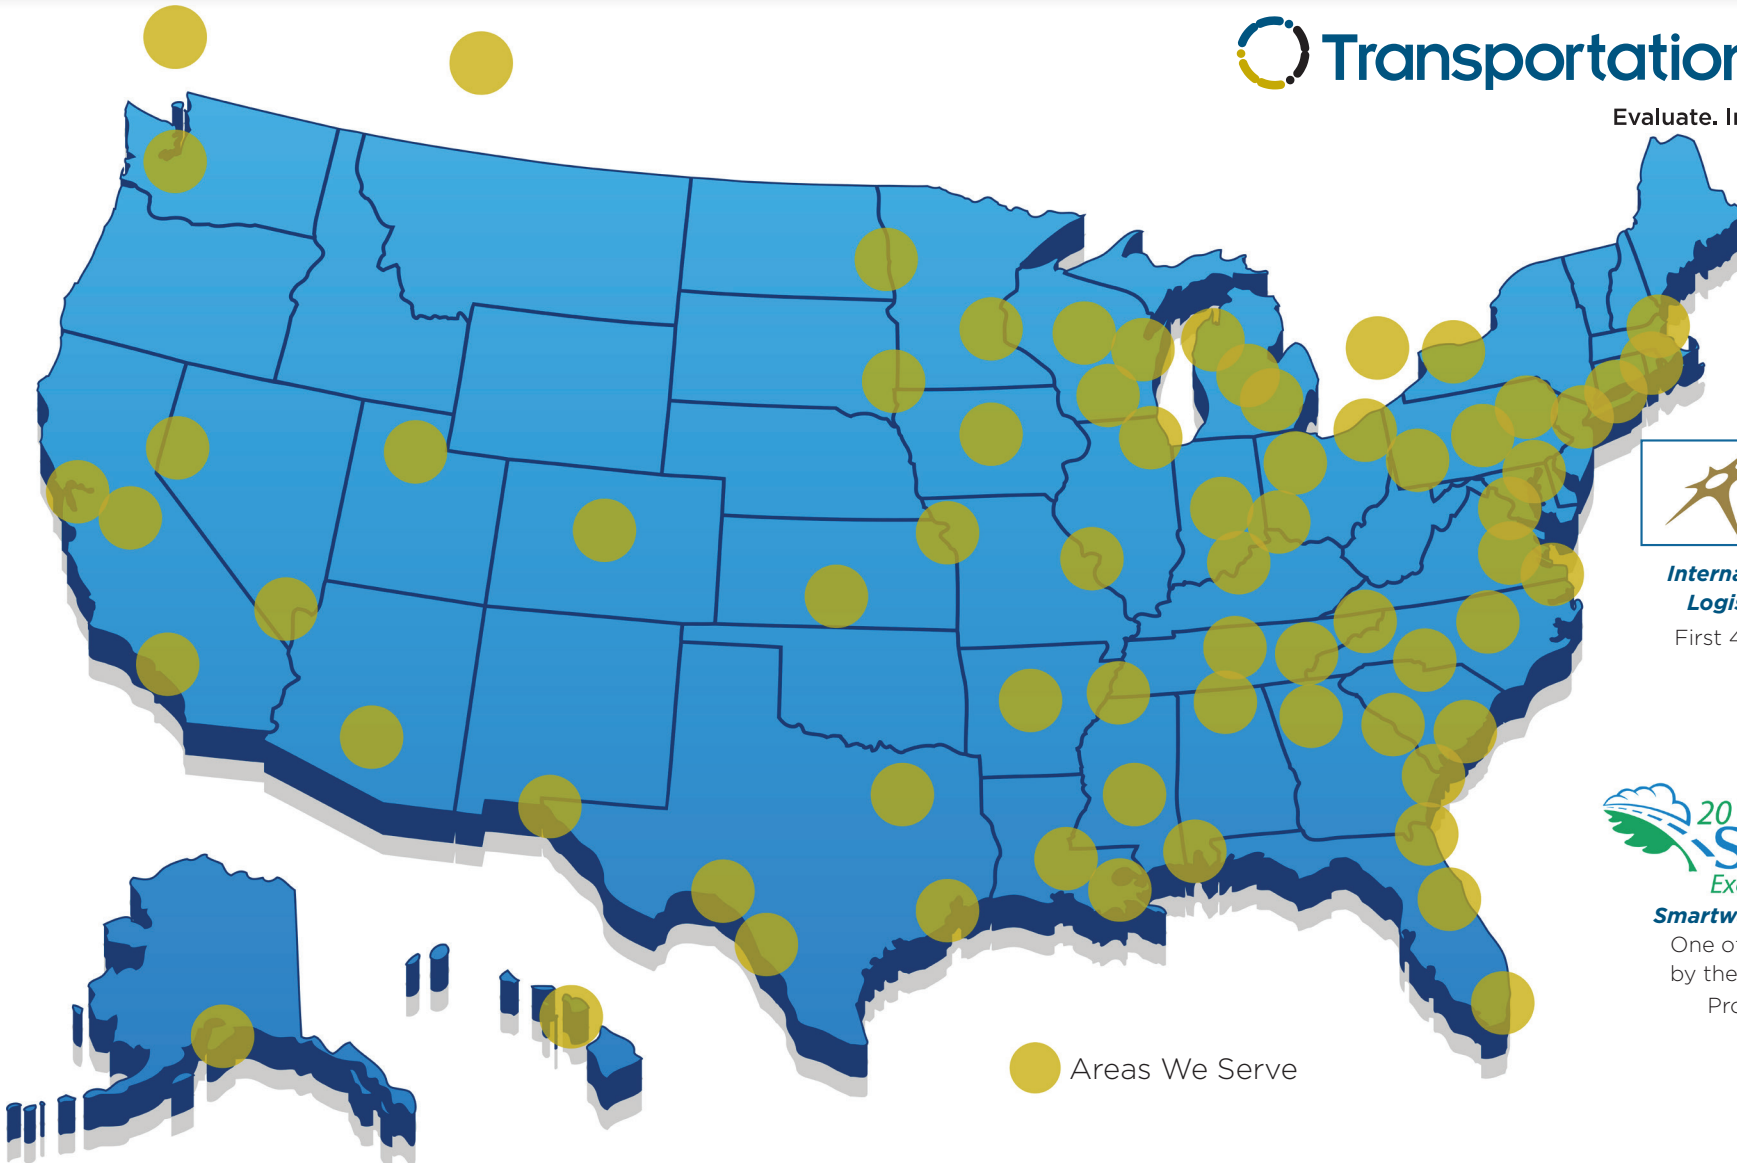

Warehouses Where You Need Them – Over 150 North American Locations

And the Ability to Service Any Requested Market within 30 Days

TransportationInsight®

Evaluate. Innovate. Dominate.

**International Warehouse
Logistics Association**

First 4PL Invited to Join

Smartway Excellence Award

One of two 3PLs selected
by the U.S. Environmental
Protection Agency

Co-managed Logistics® • Carrier Sourcing • Freight Bill Audit and Payment • Parcel Audit, Engineering and Advanced Analytics
TMS • Supply Chain Analytics • LEAN Consulting • Supply Chain Sourcing of Indirect Materials

[Blog](#) • 877.226.9950 • www.transportationinsight.com