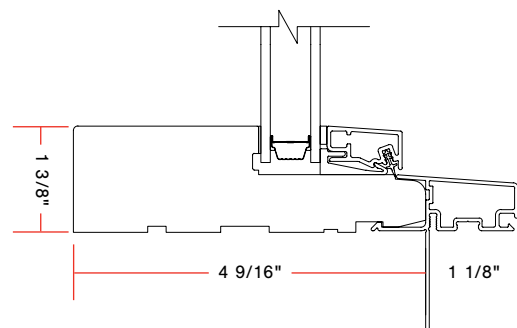

Series 36 Picture/ Direct Set Window

A streamlined solution for the modern contemporary market.

This Picture Window is a brilliant redesign from its predecessors. With a larger glass area for enhanced viewing and a clean interior free from glazing stops, this new design will be the perfect addition to any contemporary project.

Features

- Exterior glazed for easier installation of oversized glass
- No interior glazing stops creates a clean aesthetic
- Larger glass for increased energy efficiency
- Available with 7/8" frame cladding or 1 1/8" frame cladding

* Standard Frame Cladding