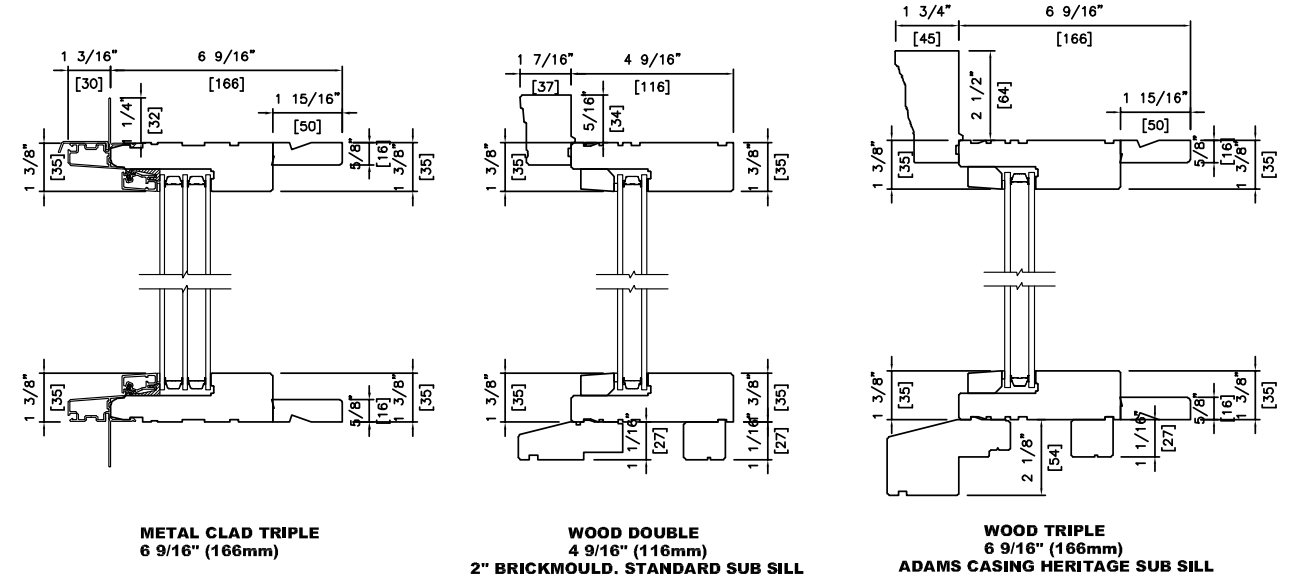

WOOD DOUBLE
4 9/16" (116 mm)
2" BRICKMOULD. STANDARD SUB SILL

WOOD TRIPLE
6 9/16" (166 mm)
ADAMS CASING HERITAGE SUB SILL

Picture/Direct Set Window Detail

Head & Sill Detail

METAL CLAD TRIPLE
6 9/16" (166 mm)