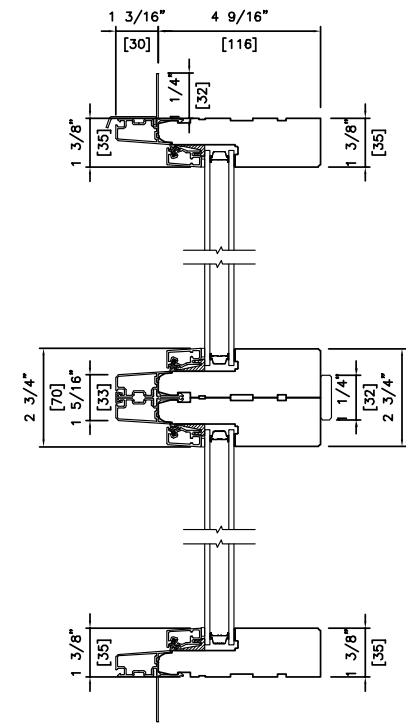

Picture/Direct Set Window Transom Detail

Head & Sill Detail

METAL CLAD
PICTURE TRANSOM