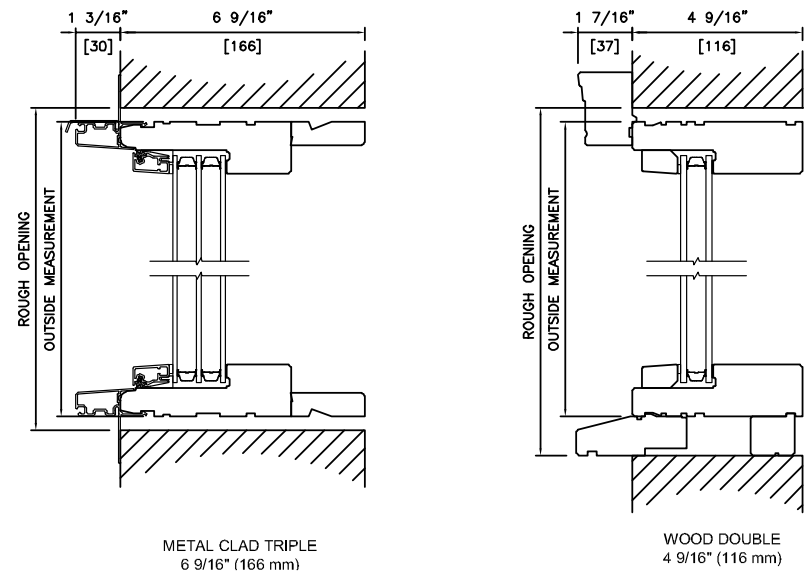

Height

Product Code

Glass Size = Visible Glass + 15/16" (24 mm)

Standard sizes Shown. Additional sizes may be available. Custom sizes can be ordered.

Note: • For Masonry opening information see Section A.

Product Code

Glass Size = Visible Glass + 15/16" (24 mm)

Standard sizes Shown. Additional sizes may be available. Custom sizes can be ordered.

Note: • For Masonry opening information see Section A.

Picture/Direct Set 2 Wide Window Sizes

Product Code

Glass Size = Visible Glass + 15/16" (24 mm)

Standard sizes Shown. Additional sizes may be available. Custom sizes can be ordered.

Note: • For Masonry opening information see Section A.

Picture/Direct Set Window Wall Connection Detail

Head & Sill Detail

METAL CLAD TRIPLE
6 9/16" (166 mm)

WOOD DOUBLE
4 9/16" (116 mm)

Plan View

METAL CLAD TRIPLE
6 9/16" (166 mm)

WOOD DOUBLE
4 9/16" (116 mm)

Note: • Other jamb widths available.
• All dimensions to have +/- 1/16" (2mm) tolerance.