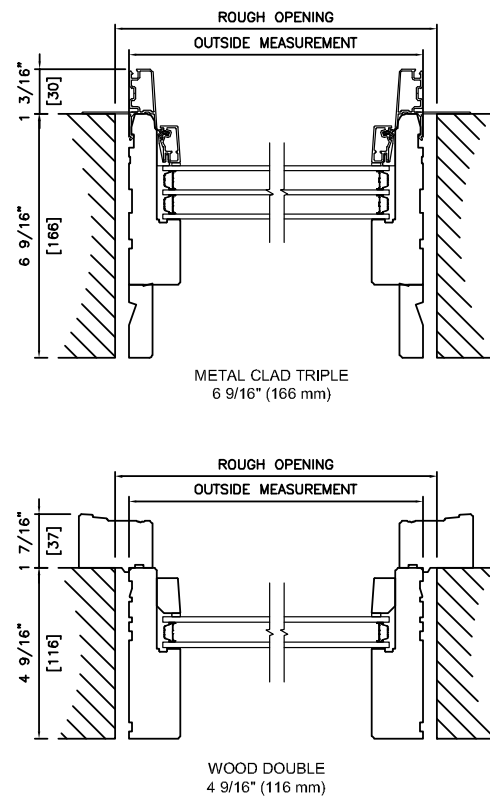

Height

Product Code

Glass Size = Visible Glass + 15/16" (24 mm)

Standard sizes Shown. Additional sizes may be available. Custom sizes can be ordered.

Note: • For Masonry opening information see Section A.

Product Code

Glass Size = Visible Glass + 15/16" (24 mm)

Standard sizes Shown. Additional sizes may be available. Custom sizes can be ordered.

Note: • For Masonry opening information see Section A.

Picture/Direct Set 2 Wide Window Sizes

Product Code

Glass Size = Visible Glass + 15/16" (24 mm)

Standard sizes Shown. Additional sizes may be available. Custom sizes can be ordered.

Note: • For Masonry opening information see Section A.

Picture/Direct Set Window Wall Connection Detail

Head & Sill Detail

METAL CLAD TRIPLE
6 9/16" (166 mm)

WOOD DOUBLE
4 9/16" (116 mm)

Plan View

METAL CLAD TRIPLE
6 9/16" (166 mm)

WOOD DOUBLE
4 9/16" (116 mm)

Note: • Other jamb widths available.
• All dimensions to have +/- 1/16" (2mm) tolerance.