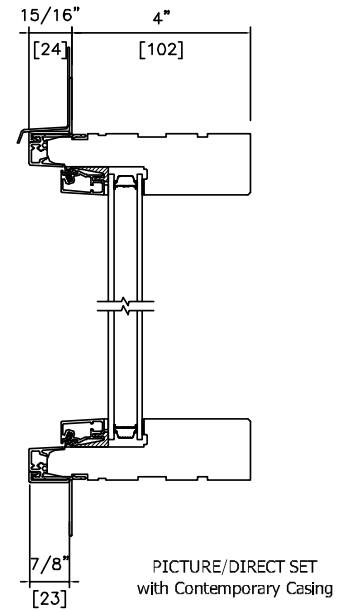

Contemporary Frame Cladding Detail

Head & Sill Detail

Casing

Notes