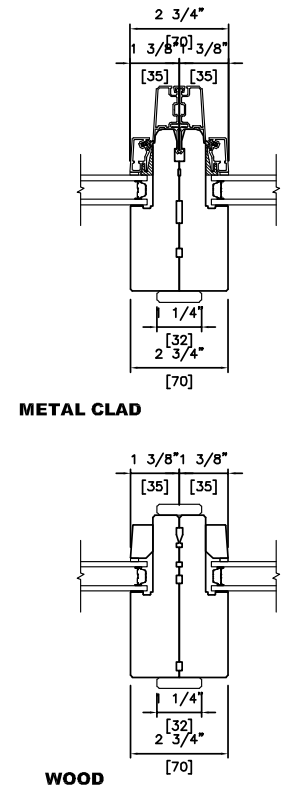

WOOD

Plan View

METAL CLAD