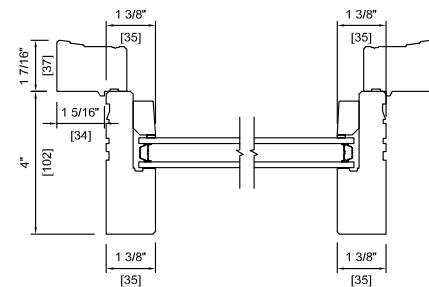

Height

Product Code

Glass Size = Visible Glass + 15/16" (24 mm)

Standard sizes Shown. Additional sizes may be available. Custom sizes can be ordered.

Note: • For Masonry opening information see Section A.

Product Code

Glass Size = Visible Glass + 15/16" (24 mm)

Standard sizes Shown. Additional sizes may be available. Custom sizes can be ordered.

Note: • For Masonry opening information see Section A.

Picture/Direct Set Window Wall Connection Detail

Head & Sill Detail

METAL CLAD DOUBLE
4" (102 mm)

WOOD EXTERIOR DOUBLE
4" (102 mm)
2" BRICKMOULD STANDARD SUBSILL

Plan View

METAL CLAD DOUBLE
3 1/4" (83 mm)

WOOD EXTERIOR DOUBLE
3 1/4" (83 mm)

Casing

Note:

- Other jamb widths available.
- All dimensions to have +/- 1/16" (2mm) tolerance.

Picture/Direct Set Window Transom Detail

Head & Sill Detail

METAL CLAD
PICTURE TRANSOM

WOOD
PICTURE TRANSOM

Note:

- Other jamb widths available.
- All dimensions to have +/- 1/16" (2mm) tolerance.