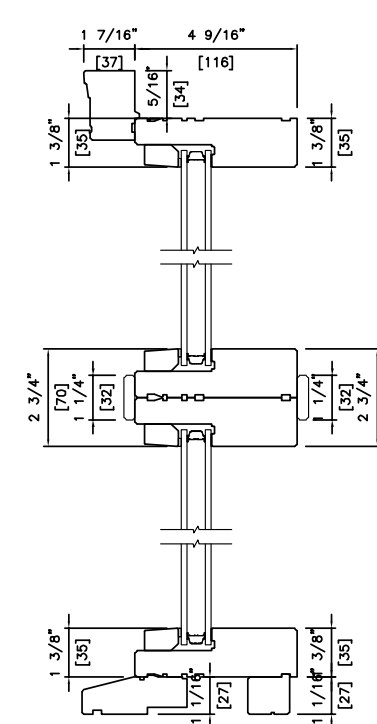

WOOD
PICTURE TRANSOM

Note:

- Other jamb widths available.
- All dimensions to have +/- 1/16" (2mm) tolerance.