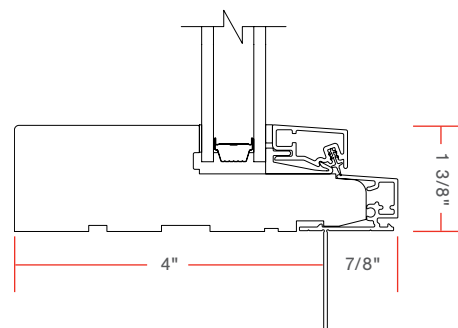

* Contemporary Frame Cladding