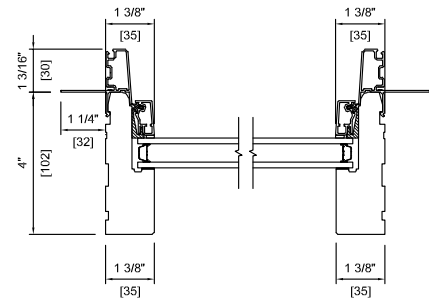

Height

Product Code

Glass Size = Visible Glass + 15/16" (24 mm)

Standard sizes Shown. Additional sizes may be available. Custom sizes can be ordered.

Note: • For Masonry opening information see Section A.

Product Code

Glass Size = Visible Glass + 15/16" (24 mm)

Standard sizes Shown. Additional sizes may be available. Custom sizes can be ordered.

Note: • For Masonry opening information see Section A.

Picture/Direct Set Window Wall Connection Detail

Head & Sill Detail

METAL CLAD DOUBLE
4" (102 mm)

WOOD EXTERIOR DOUBLE
4" (102 mm)
2" BRICKMOULD STANDARD SUBSILL

Plan View

METAL CLAD DOUBLE
3 1/4" (83 mm)

WOOD EXTERIOR DOUBLE
3 1/4" (83 mm)

Casing

Note:

- Other jamb widths available.
- All dimensions to have +/- 1/16" (2mm) tolerance.

Picture/Direct Set Window Transom Detail

Head & Sill Detail

METAL CLAD
PICTURE TRANSOM

WOOD
PICTURE TRANSOM

Note:

- Other jamb widths available.
- All dimensions to have +/- 1/16" (2mm) tolerance.