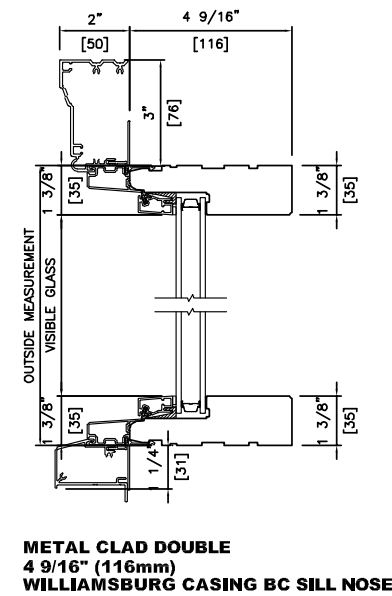

Head & Sill Detail

METAL CLAD DOUBLE
4 9/16" (116 mm)
WILLIAMSBURG CASING BC SILL NOSE