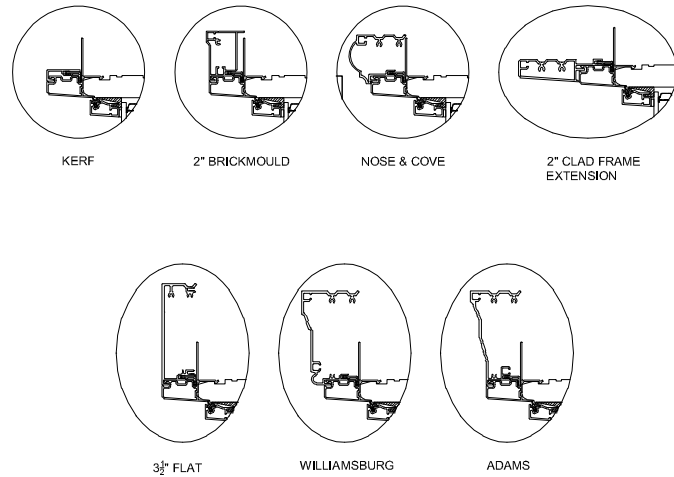

Product Code

Glass Size = Visible Glass + 15/16" (24 mm)

Standard sizes Shown. Additional sizes may be available. Custom sizes can be ordered.

Note: • For Masonry opening information see Section A.

Picture/Direct Set Window Wall Connection Detail

Head & Sill Detail

METAL CLAD DOUBLE
4" (102 mm)

WOOD EXTERIOR DOUBLE
4" (102 mm)
2" BRICKMOULD STANDARD SUBSILL

Plan View

METAL CLAD DOUBLE
3 1/4" (83 mm)

WOOD EXTERIOR DOUBLE
3 1/4" (83 mm)

Casing

Note:

- Other jamb widths available.
- All dimensions to have +/- 1/16" (2mm) tolerance.

Picture/Direct Set Window Transom Detail

Head & Sill Detail

METAL CLAD
PICTURE TRANSOM

WOOD
PICTURE TRANSOM

Note:

- Other jamb widths available.
- All dimensions to have +/- 1/16" (2mm) tolerance.