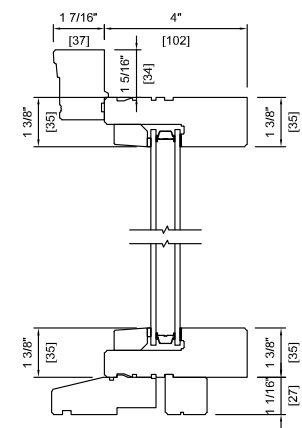

WOOD EXTERIOR DOUBLE
4" (102 mm)
2" BRICKMOULD STANDARD SUBSILL