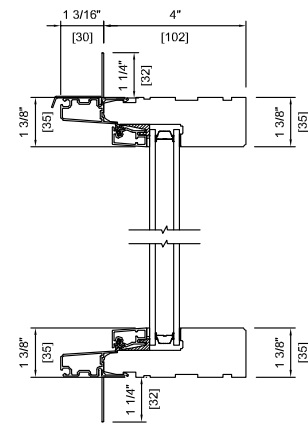

Picture/Direct Set Window - Cutdown Frame Detail

Head & Sill Detail

METAL CLAD DOUBLE
4" (102 mm)