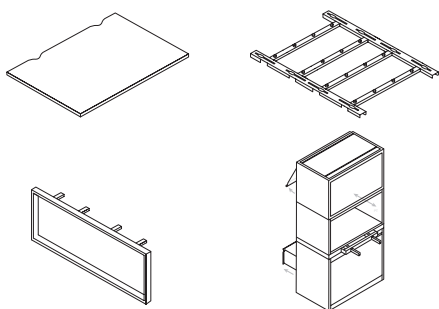

### Extent of Range

Olio desks and storage range is specified as single components to allow unlimited combinations of desks and storage.

### Features

**Type:** Combined Pico desking and Freestor lateral storage.

**Storage:** Fully welded 18 gauge steel with stiffening rails. 3 levels of storage to choose from with inwards and outwards facing components for configurations against the wall or as part of an open plan office. Combination of hinged door, 2 drawer side filer, pass through or box storage. Storage can be freestanding or connected to desk to support desk frame.