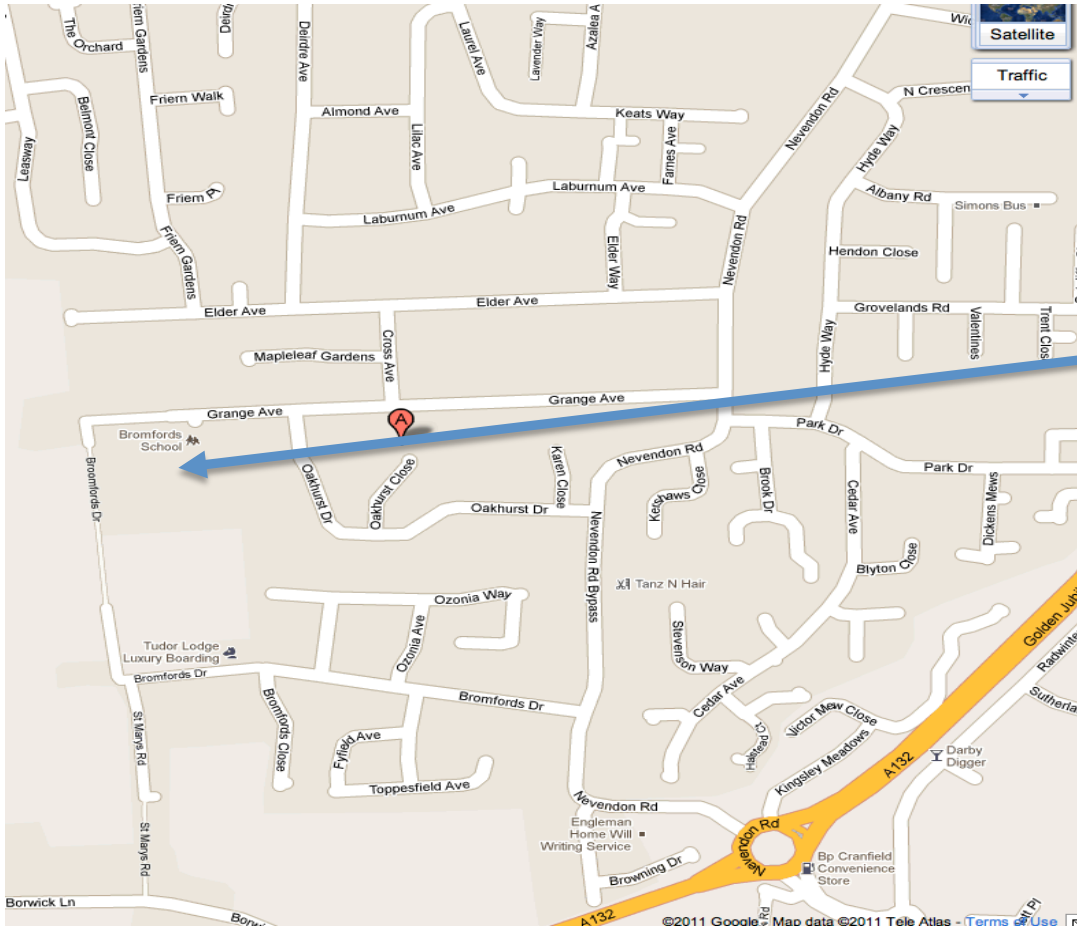

Wickford Collaborative Learning Centre
(The Bromfords School & Sixth Form)
Grange Avenue
Wickford
Essex
SS12 0LZ

Tel: 01268 562879
Mob: 07795972477
www.wickfordextendedservices.co.uk

The Wickford CLC is located on the site of the Bromfords School & Sixth Form College, Grange Avenue, SS12 0LZ

Please note that google maps suggests you have reached your destination half way down Grange Avenue. Please continue along Grange Avenue till you reach the entrance of The Bromfords School and Sixth Form College and turn left into this entrance. The Wickford CLC is located on your left.

Road:

Wickford CLC is based on the site of The Bromfords School in Grange Avenue, Wickford SS12 0LZ. Wickford is easily accessible from the A13 and A127, following the A132 to Wickford. Junction 29 of the M25 for the A127 Southend bound.

Public Transport:

Wickford Station is located in the centre of Wickford, an approx 15 min walk to the CLC. This is the National Express East Anglia line, which runs between London Liverpool Street and Southend Victoria.
Buses: 25A/B between Basildon and Wickford, stopping at Neveendon Road on the corner of Grange Avenue. 14/15 between Chelmsford and Wickford, stopping at the station or high street.