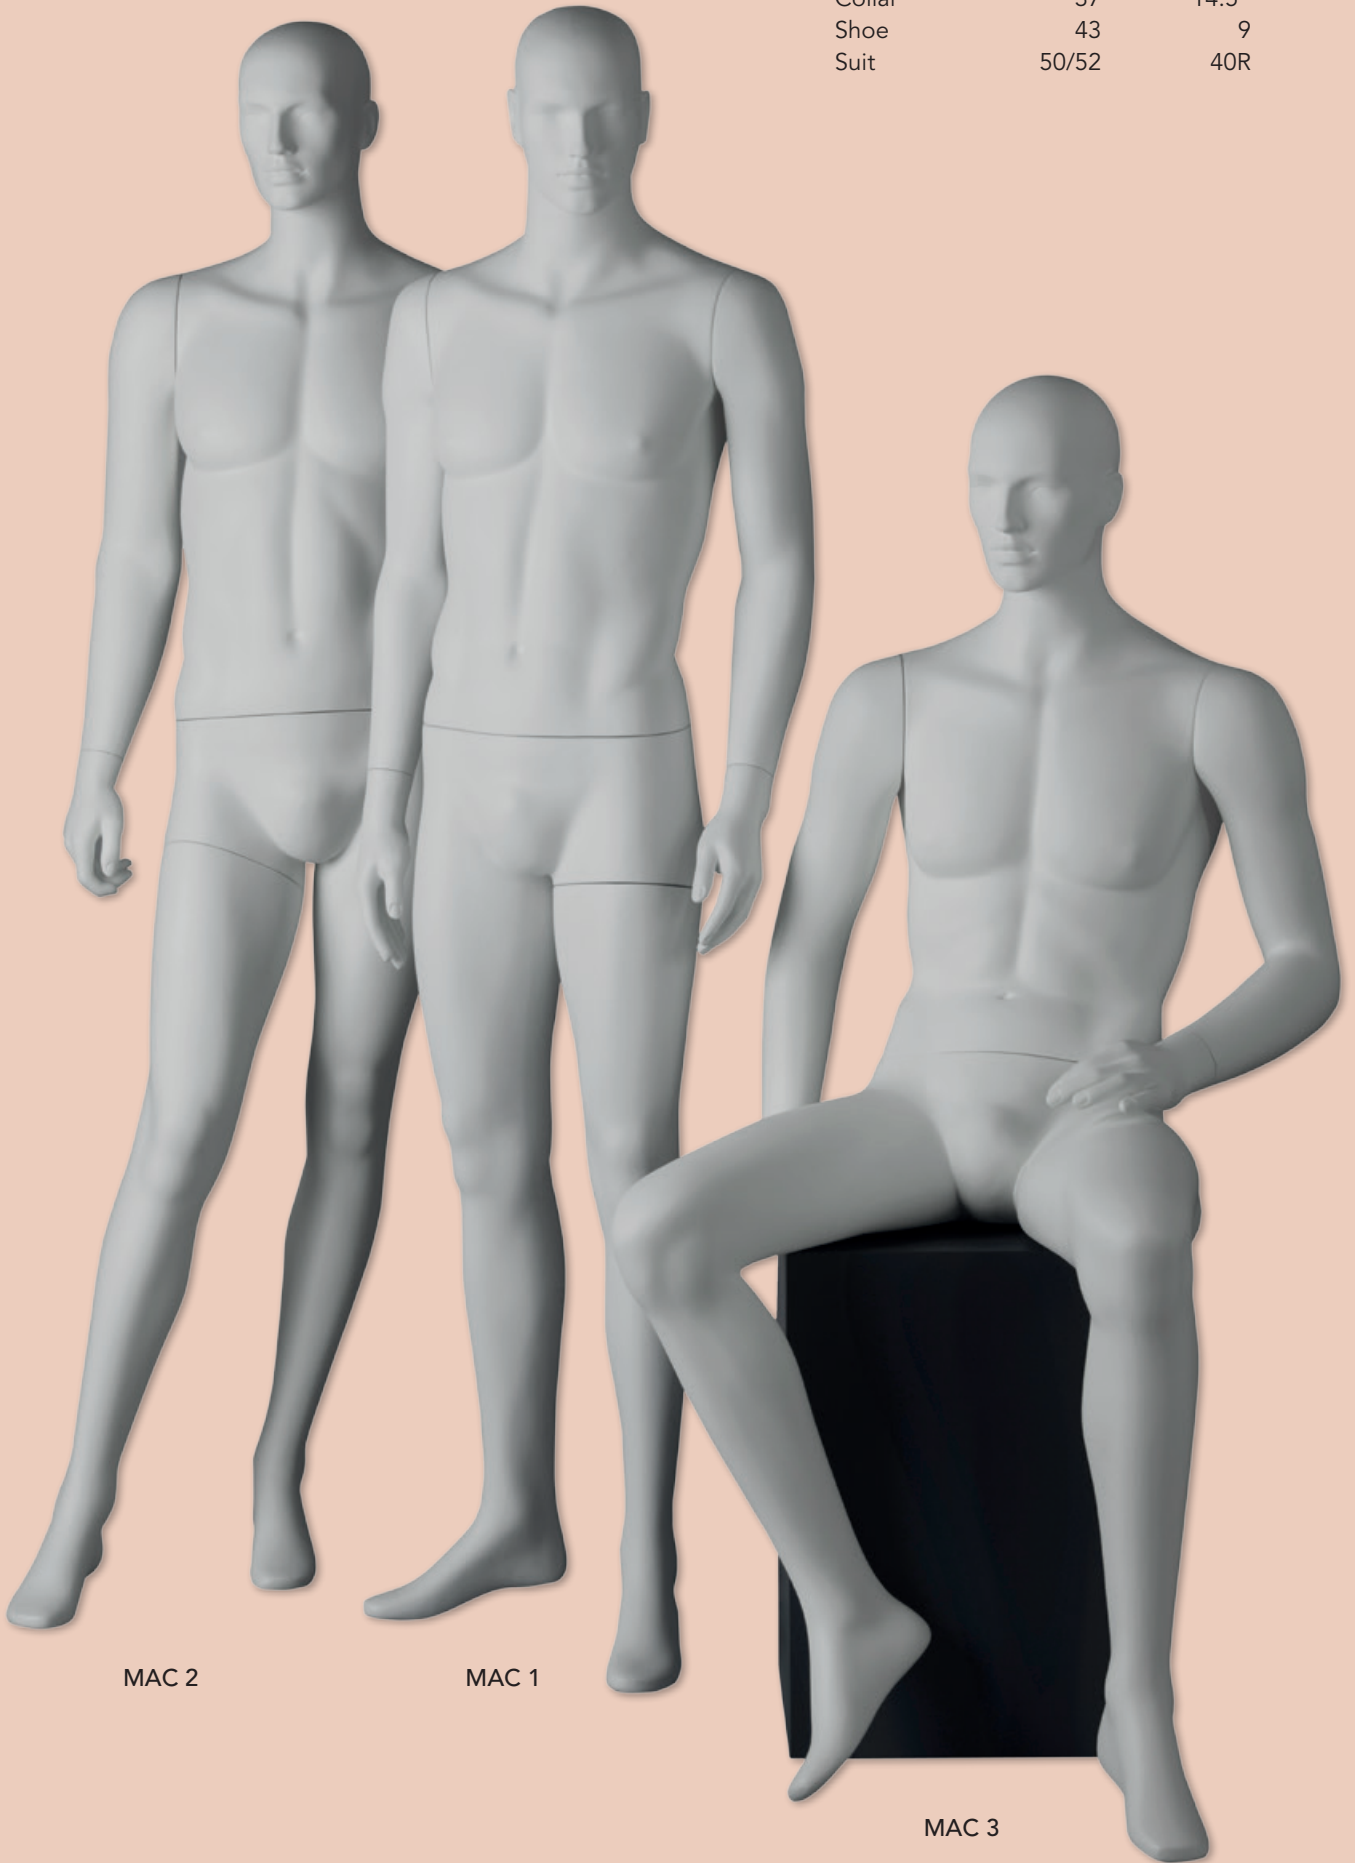

# MAC

ABSTRACT

ABSTRACT

Height	188 cm	6'5 ins
Chest	97 cm	38 ins
Waist	78 cm	31 ins
Inside leg	87 cm	34 ins
Collar	37	14.5"
Shoe	43	9
Suit	50/52	40R

MAC 2

MAC 1

MAC 3

MAC 1