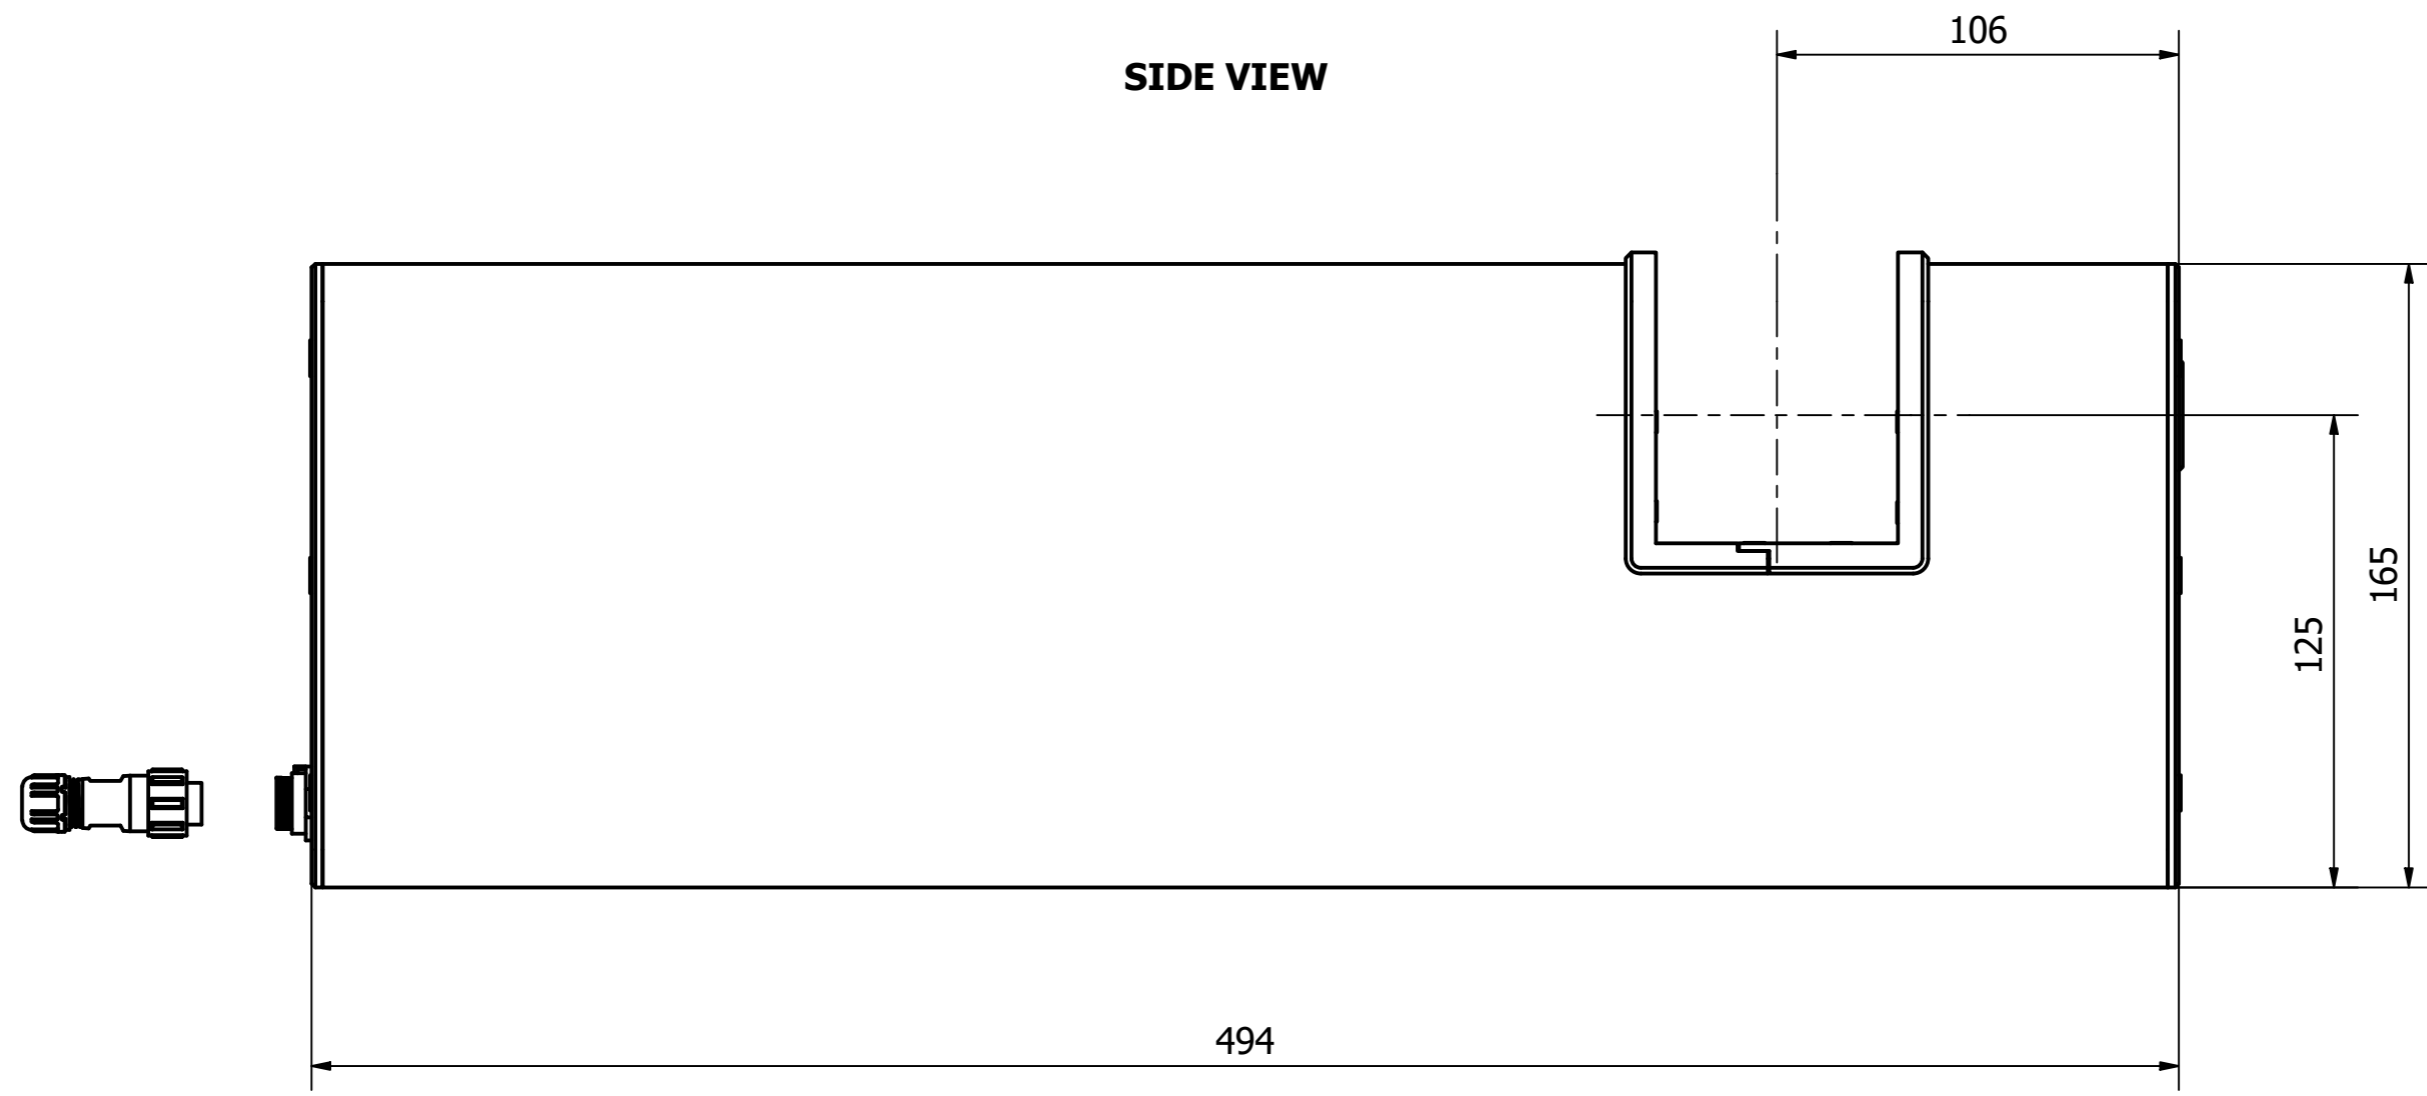

**BOTTON VIEW**

**SIDE VIEW**

Designed by rikupasanen	Checked by	Approved by	Date	Date 27.5.2019	
			Hi Watch HR		
			General Dimensions	Edition	Sheet 1 / 1