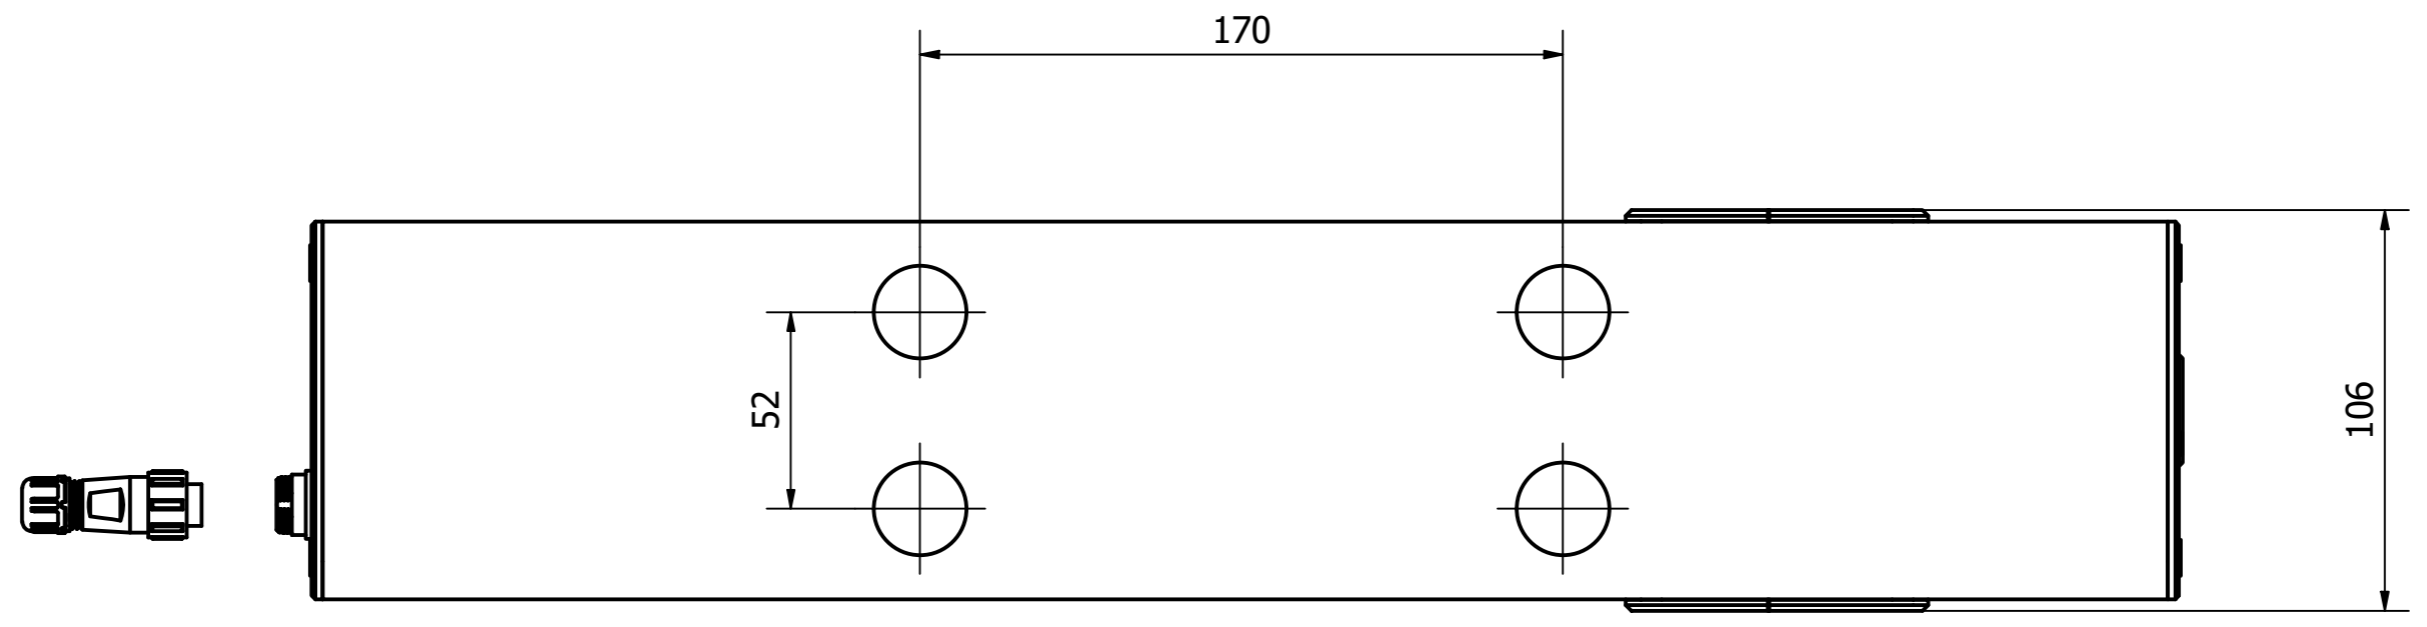

**BOTTON VIEW**

**SIDE VIEW**

Designed by rikupasanen	Checked by	Approved by	Date	Date 27.5.2019	
			Hi Watch HR		
			General Dimensions	Edition	Sheet 1 / 1