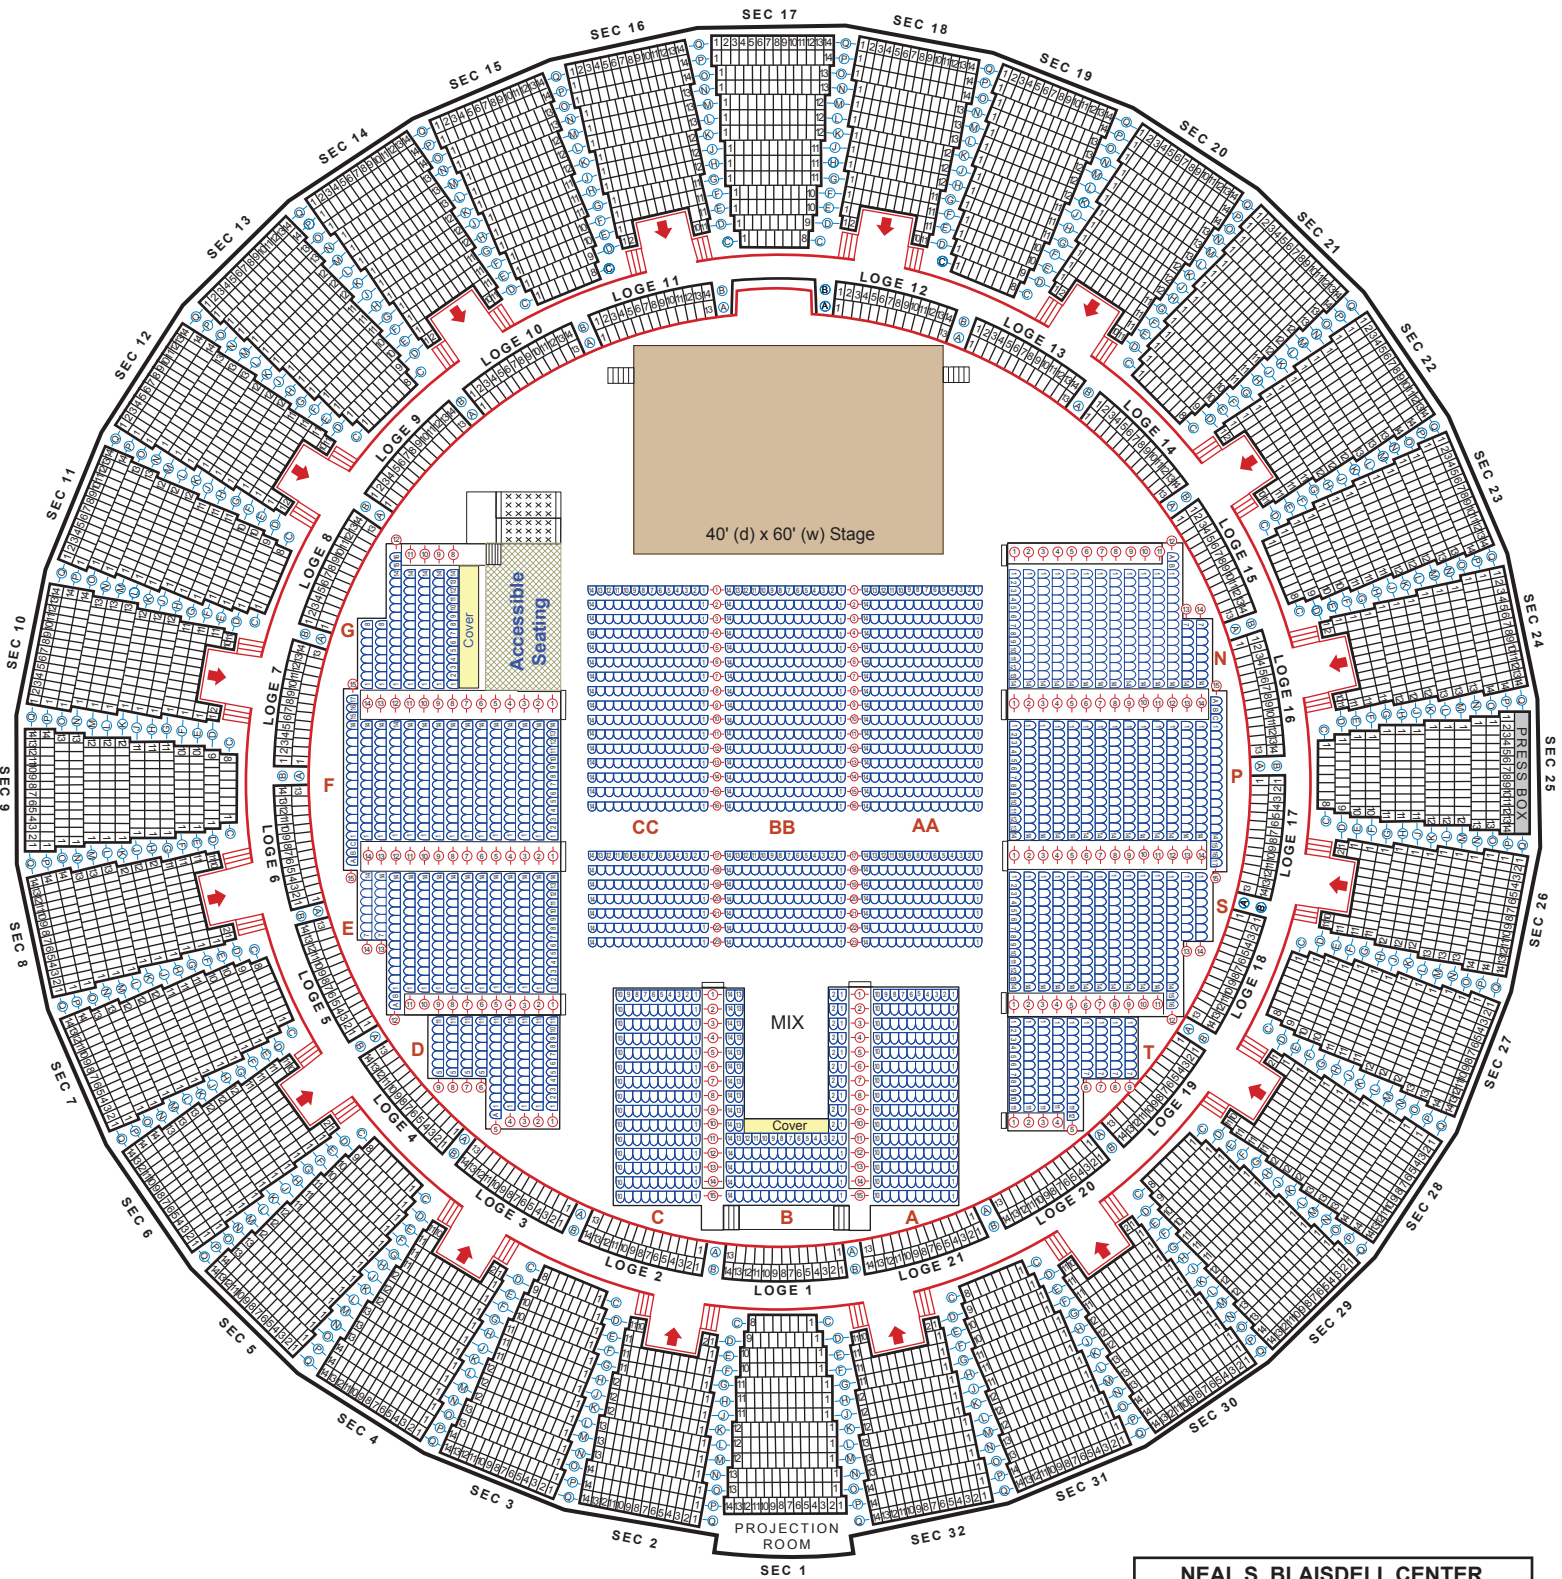

# Neal S. Blaisdell Center Arena - Stage Show

NEAL S. BLAISDELL CENTER	
ARENA SEAT CHART - STAGE LAYOUT	
ARENA LEVEL .....	2,622
LOGE .....	567
UPPER LEVEL .....	4,884
<b>TOTAL CAPACITY .....</b>	<b>8,073</b>