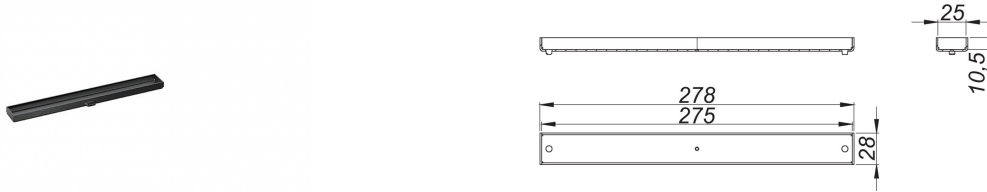

21. November 2019

DALLMER**cover plate CeraFloor/CeraFrame Individual anthracite matt**

Product No. **537553**
 EAN: 4001636537553
 Discount group: 11

cover plate for shower channel CeraFloor Individual and CeraFrame Individual, for tiling with individual floor coverings.

Material:
 304 stainless steel, PVD coating in anthracite matt

Ordering CeraFloor Individual:
 Please order drain body DallFlex or shower underlay DallFlex Floor + shower channel CeraFloor Individual + cover plate CeraFloor/CeraFrame Individual!

Product No.	Description	Dimensions
537546	shower channel CeraFloor Individual anthracite matt, 800-1500 mm	800-1500 mm
537348	shower channel CeraFrame Individual anthracite matt, 300 x 50 mm	300 x 50 mm