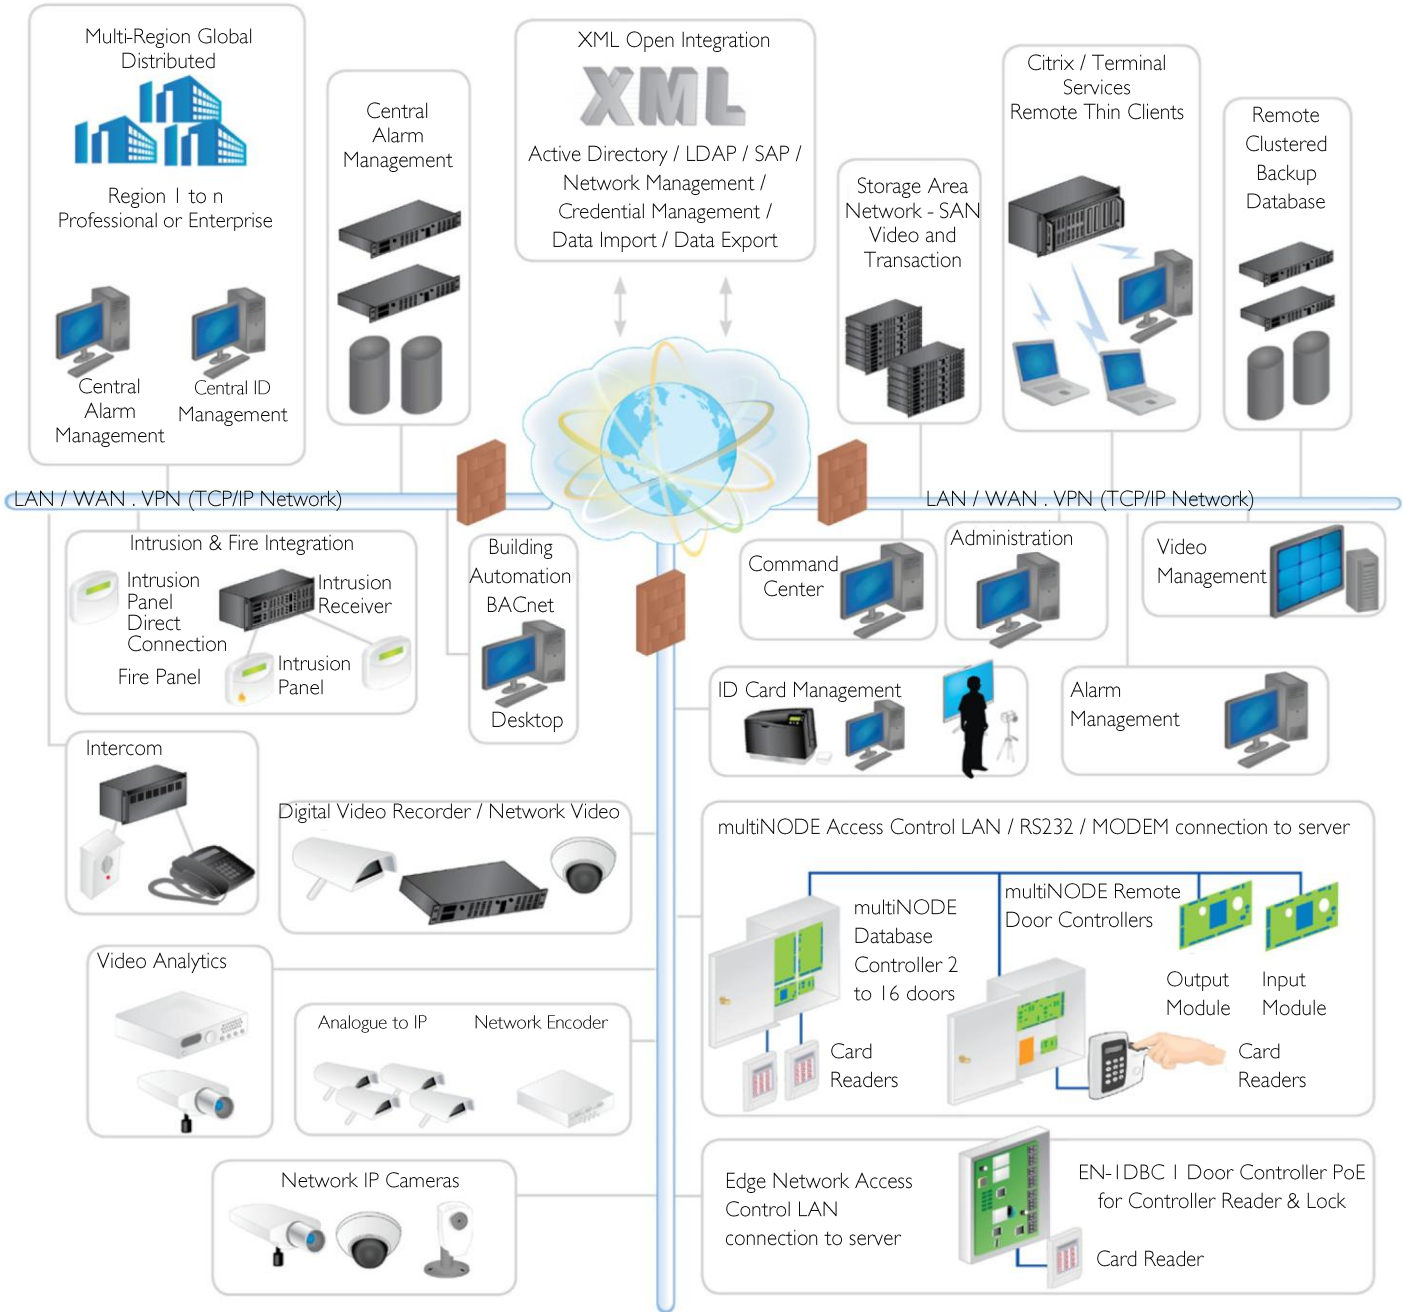

SYMMETRY SYSTEM CONFIGURATION

PURCHASING INFORMATION

SYMMETRY Professional Software

- PRO/8 V7.x 8 Card Reader Software
- PRO/16 V7.x 16 Card Reader Software
- PRO/32 V7.x 32 Card Reader Software
- PRO-PLAT-V7.x Platform Software
- PRO-LIC-xxx-V7 Card Reader Licenses (xxx=008, 016, 032, 064, 128, 256, 512)
- VID-CAM-xxx-V7 Camera Licenses (xxx=004, 008, 016, 032, 064, 128)
- PRO/CLIENT-V7.x Client Workstation Software

G4S Fire & Security Systems (UK)

www.g4sfireandsecurity.co.uk