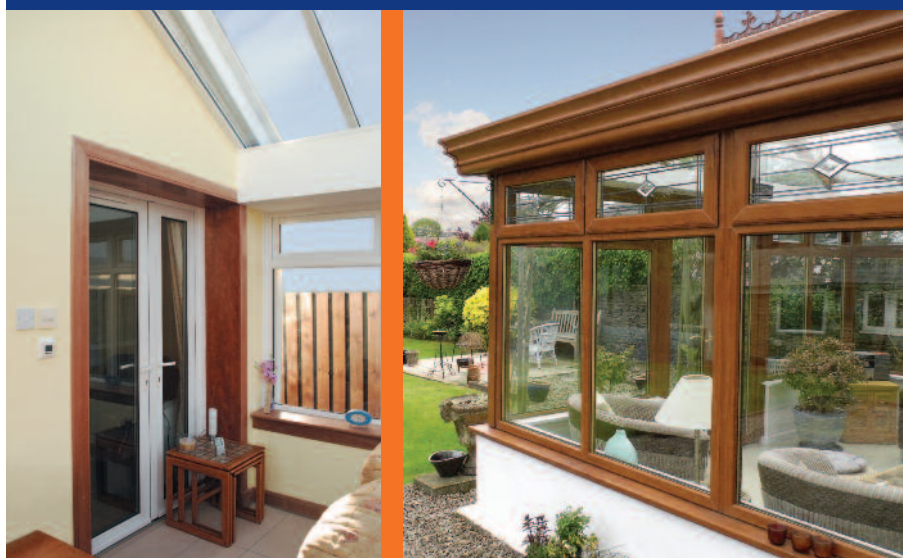

for innovation, service and quality

Consort Limited, Units 1-4 Export Drive, Huthwaite,
Sutton in Ashfield, Nottinghamshire NG17 6AF
Tel: 01623 440880 Fax: 01623 440396

Email: sales@consortwindows.com www.consorwindows.com

© Copyright Consort Ltd. Consort have made every effort to ensure that the information contained in this brochure is correct at the time of publication, but cannot be held responsible for any errors or omissions and reserves the right to change designs, specifications and products at any time without prior notice.