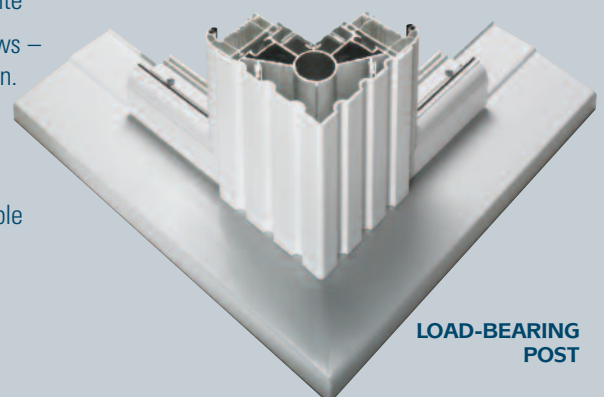

The most traditional style of Orangery, and the most expensive, uses traditional materials such as brick or stone pillars between large windows to support the atrium style roof, which is still available. However, using modern design and cutting edge technology, it is now possible to create this unique styling using PVC-U and aluminium. The exclusively designed and innovative Consort Load Bearing Corner Posts, make it possible to create a beautiful Orangery with a traditional brick base. With the atrium style roof and concealed lighting adding dramatic impact and a quality feel, an Orangery is the perfect option to bring light, warmth and an immense feeling of space to this and adjoining rooms.

All the benefits of a conservatory plus much more.

- Environmentally friendly lead free 70mm profiles
- Internally glazed for extra security and ease of unit replacement
- BS 'Class A' specification profiles (highest attainable)
- New superb slimline **Consort fs** French doors
- Low sightline gaskets add to the frame's sleek appearance
- Available in rosewood and cherrywood as well as all white
- Casement windows – Secured by Design. Police preferred initiative
- Self cleaning glass now available

LOAD-BEARING POST