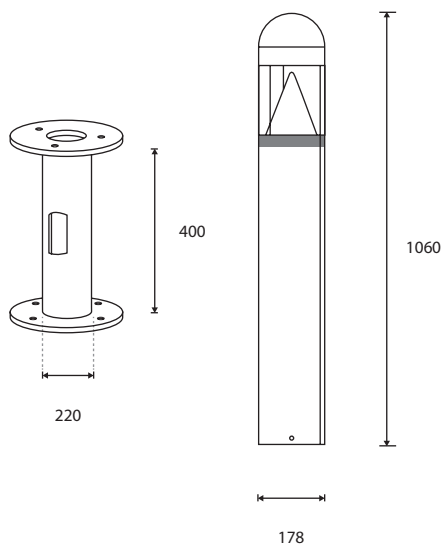

## EXTERNAL

Formed 316 Stainless Steel housing with flush mounting base and vandal resistant screws. Clear polycarbonate lens and specially designed aluminium cone reflector for LED. Brushed Stainless Steel finish. Internal gear tray for easy maintenance with 200mm anchor bolts. Option for root mounting. Suitable for coastal environments.

### LINE DRAWING