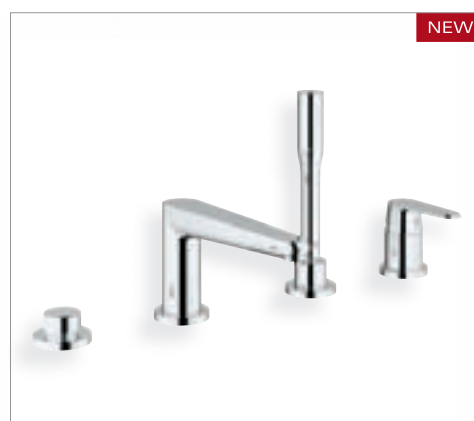

19 574 002
4-hole bath combination