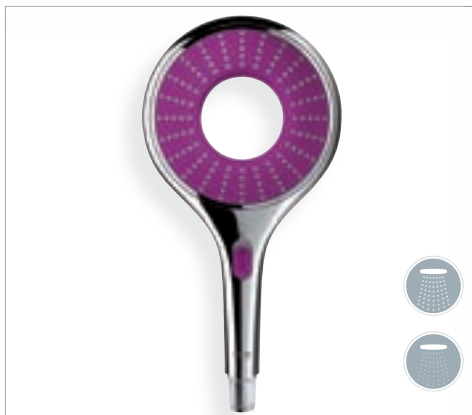

27 448 000 1 2 3 4 5 6 7 8
Hand shower, Rain spray, Smart Rain
Chrome/Purple
27 448 001 1 2 3 4 5 6 7 8
with 9.4 l/min. flow limiter