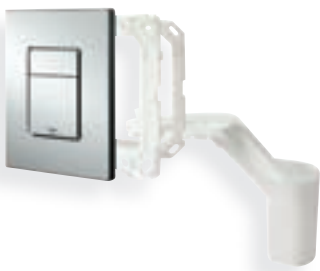

Open flush plate of the cistern with a fingertip.

Choose recommended odour block or cleaning tab.

Slide in the cleaning tab.

Close and flush!

GROHE EcoJoy™

GROHE StarLight®

38 805 000
Cosmopolitan Set Fresh
Flush plate for dual flush