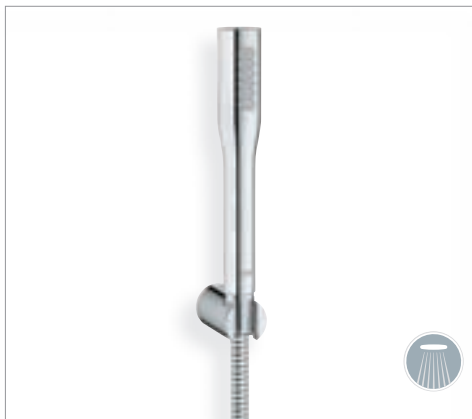

27 369 000
Shower wall holder set
with 9.4 l/min. flow limiter