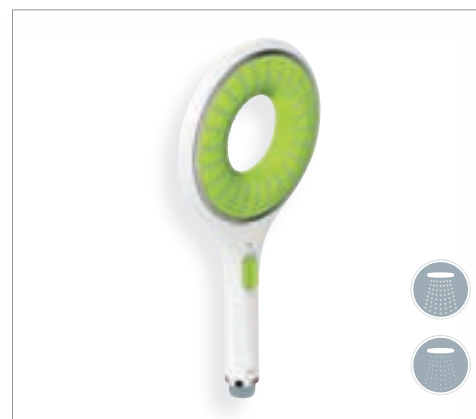

27 276 LSO 1 2 3 4 5 6 7 8
Hand shower, Rain spray, Smart Rain
27 283 LSO 1 2 3 4 5 6 7 8
with 9.4 l/min. flow limiter

GROHE EcoJoy™

GROHE CoolTouch®

GROHE DreamSpray®

GROHE StarLight®

GROHE QuickFix®

GROHE features:
EcoButton
SpeedClean
Twistfree