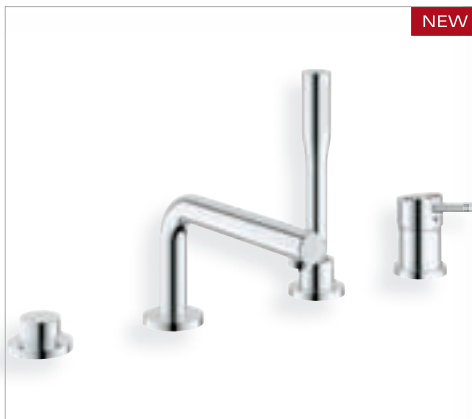

GROHE QuickFix® Plus

GROHE features:
Invisible Fastening System

34 065 000 ¹
Grohtherm 1000 Cosmopolitan
Thermostatic shower mixer

13 280 001
Bath spout

34 215 000 ¹
Grohtherm 1000 Cosmopolitan
Thermostatic bath/shower mixer