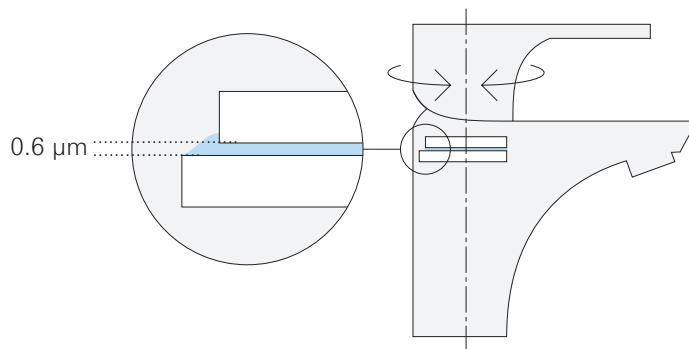

The cartridge is the nerve centre of every mixer and where the ceramic discs are located. The lever handle of the tap is connected to the discs by a shaft – GROHE uses solid brass for strength and durability. As the discs move over each other, they either block the water or allow it to pass through. Therefore the quality and machining of these parts will affect the performance of the mixer.

GROHE is one of the world's leading tap manufacturers and one of the few that manufacture their own cartridges. Our cartridges are manufactured in a high-tech process and feature discs made from a space-proven ceramic alloy. The polished mirror-like surface of the discs is then coated with a special Teflon lubricant for frictionless operation. And because our mixers are designed to withstand years of use, we incorporate micro-chambers of this lubricant within the cartridge – for a lifetime of maintenancefree operation.

As a result of this state-of-the art technology, our mixers have an extra-wide operating angle, allowing you to exactly manage the water flow and temperature.

Like all our technologies, GROHE SilkMove® is yet another perfect example of design and technology working in harmony to give you an enhanced water experience.

Our wider angle
of operation.