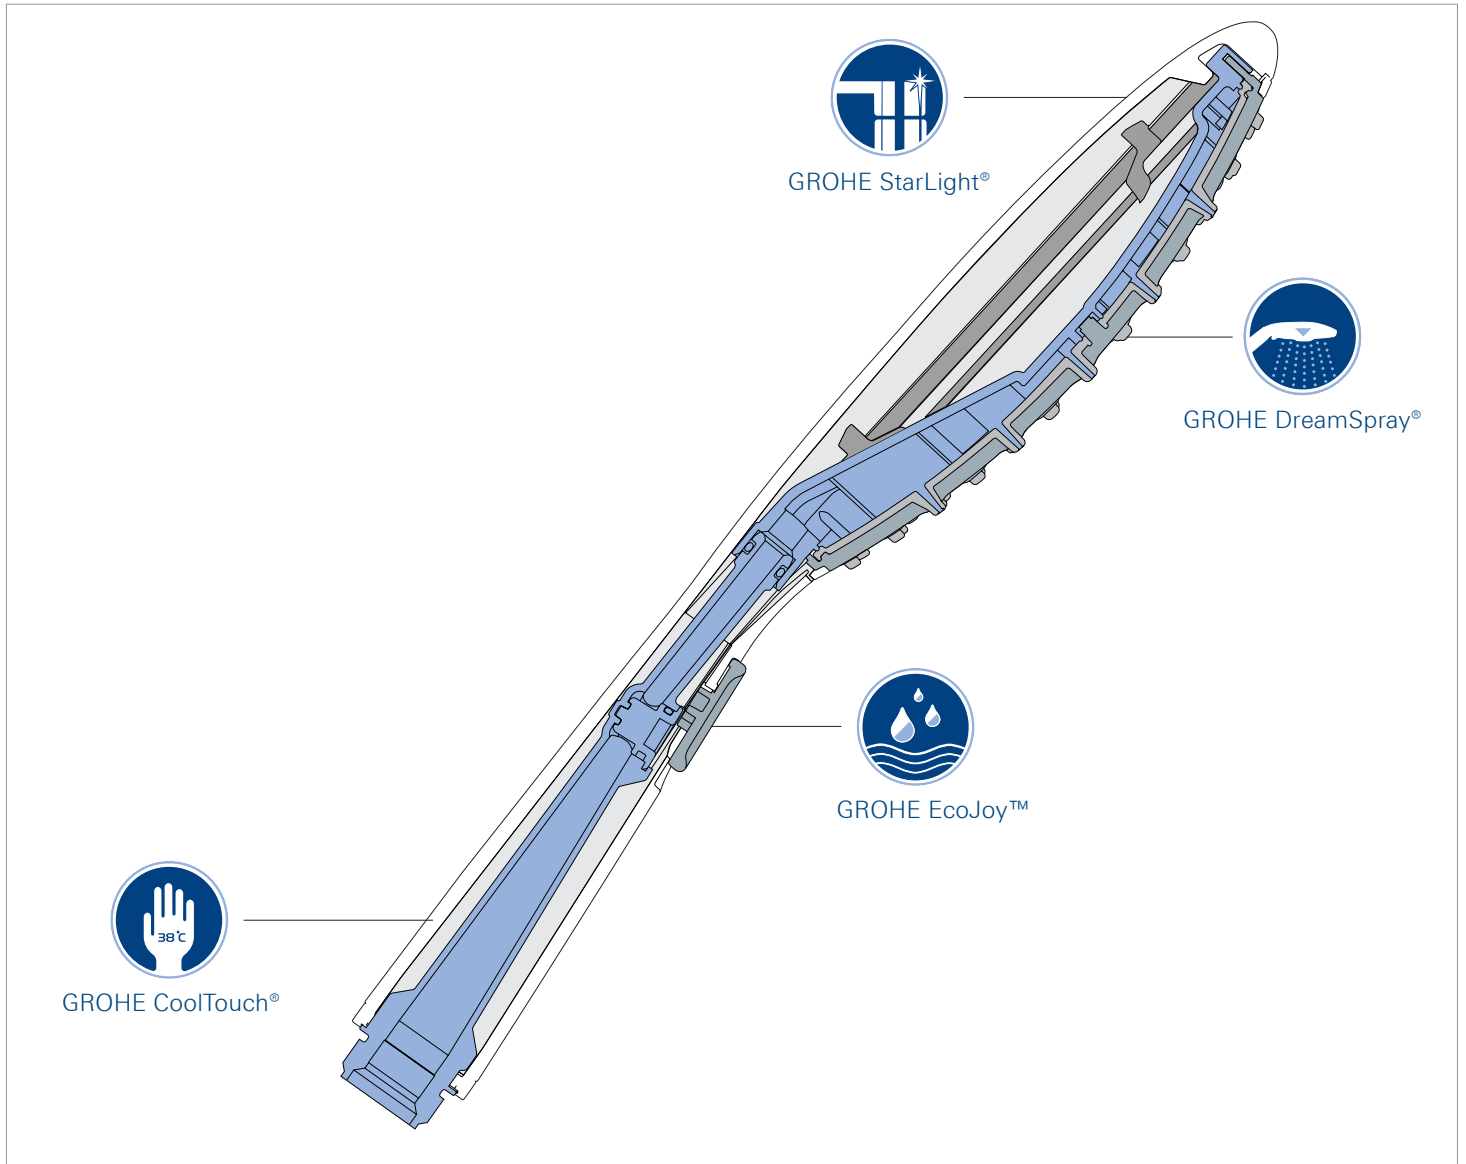

Normal spray

A great all-encompassing spray pattern with a refreshing and relaxing effect. Its universal appeal makes it a great all-rounder.

Rain spray

Wide and luxurious – a soft, delicate pattern to soothe the skin. Mimicking warm summer rain, the spray provides a full and even coverage.

Smart Rain spray

All the features and benefits of our authentic Rain spray but with a reduced flow. A smart pattern that uses less water to deliver full showering enjoyment.

Rain O² spray

A soft, smooth spray based on our original Rain spray. Air is drawn into the shower head and mixed with the water for a wide and fuller spray.

Pure spray

The name says it all. A soft stream of pure water delivered from the centre of the shower head – reminiscent of a fresh, mountain spring.

Jet spray

A focussed circular spray, which delivers a refreshing burst of water. Ideal for stimulating the skin or simply cleaning the bathtub or shower.

Massage spray

A pulsating spray pattern for a stimulating massage.

Champagne spray

Enriched with air for bigger, softer water droplets. More air means that less water is required when using this fulfilling and gentle spray pattern.

Deluxe Champagne spray

An extra-rich spray bursting with soft water droplets