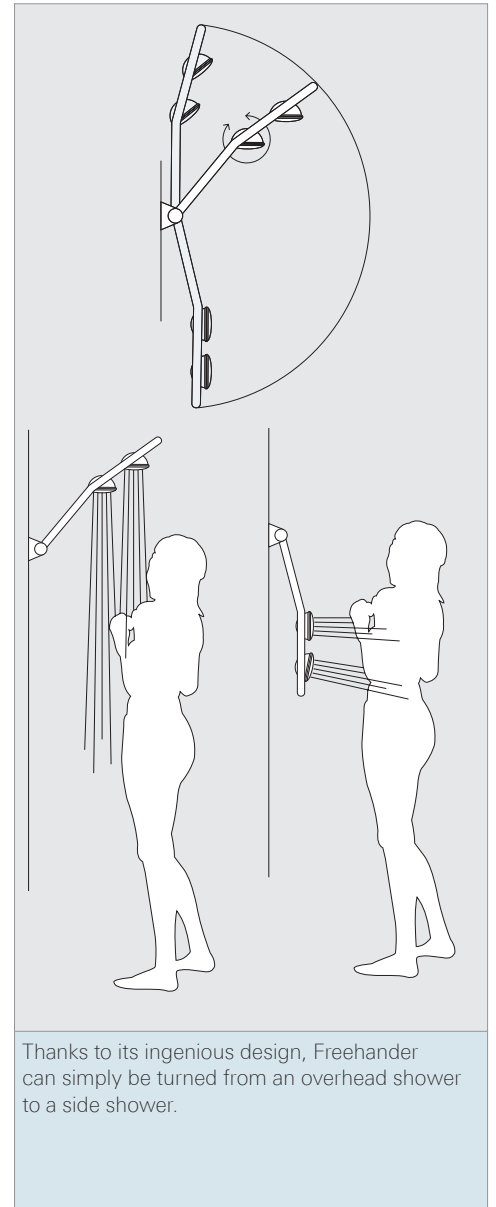

Thanks to its ingenious design, Freehander can simply be turned from an overhead shower to a side shower.

GROHE DreamSpray®

GROHE StarLight®

GROHE features:
SpeedClean