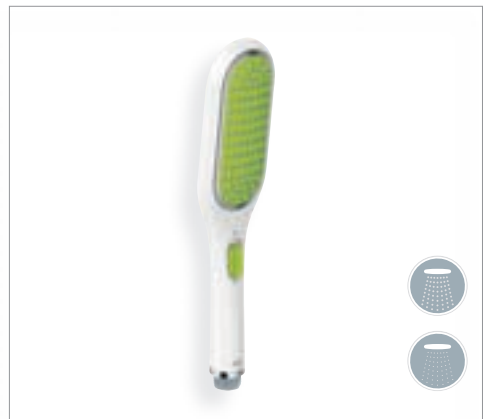

27 274 LSO 1 2 3 4 5
Hand shower, Rain spray, Smart Rain
27 281 LSO 1 2 3 4 5
with 9.4 l/min. flow limiter