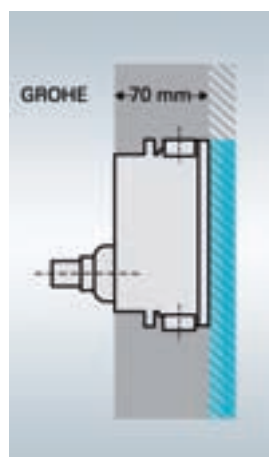

Ultra flat design, only 70 mm installation depth

Whether you're renovating an existing bathroom or creating a new one, Rapido is the perfect solution for concealed bath and shower faucets. Rapido is the ultra-flat concealed solution from GROHE. With only 70 mm installation depth it will fit into any wall. Where space is limited, Rapido is the solution.

Fast and safe installation

With Rapido, you're always on the safe side. The concealed box and mixer body comes as a complete ready-to-install unit with coded water inlet and outlet connections. So there's no chance of it being installed incorrectly. The unit is 100% tested before it leaves our factory to ensure a lifetime of perfect and safe operation.

Numerous possibilities for maximum comfort

Whether you choose a thermostat with GROHE TurboStat® or a single-lever mixer with GROHE SilkMove®, you can always rely on GROHE quality. GROHE Rapido E features our advanced GROHE SilkMove® technology, for a lifetime of smooth handling. For maximum showering enjoyment, GROHE Rapido T benefits from GROHE TurboStat® technology – for safety, comfort and water efficiency. Thanks to an excellent flow rate of over 50 litres per minute* and a third outlet, Rapido T is also the perfect choice for a custom shower where you wish to install a head shower, hand shower and side showers.

* at a flow pressure of 3 bars and without downstream resistance