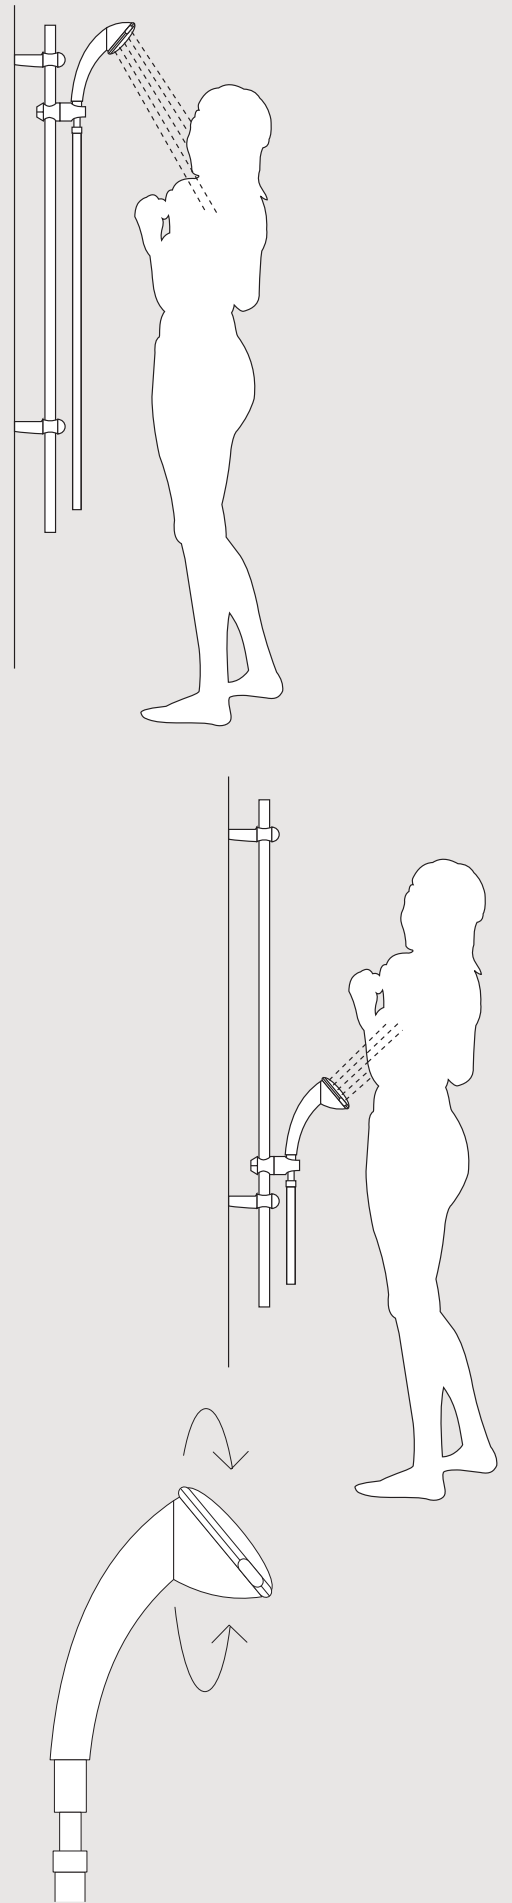

Movario's 360° RotaHead

adds yet another dimension to your showering enjoyment. Simply push the button on the handset and twist the RotaHead into the desired position.

GROHE MOVARIO

28 513 000

Head shower Five