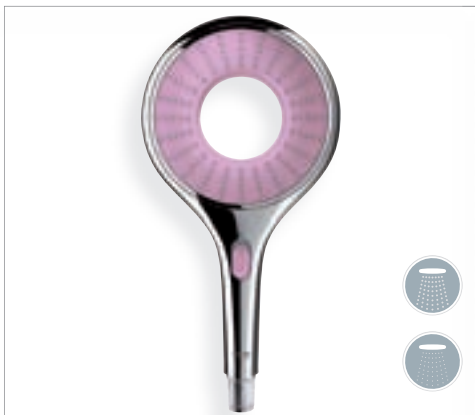

27 447 000 1 2 3 4 5 6 7 8
Hand shower, Rain spray, Smart Rain
Chrome/Pink
27 447 001 1 2 3 4 5 6 7 8
with 9.4 l/min. flow limiter