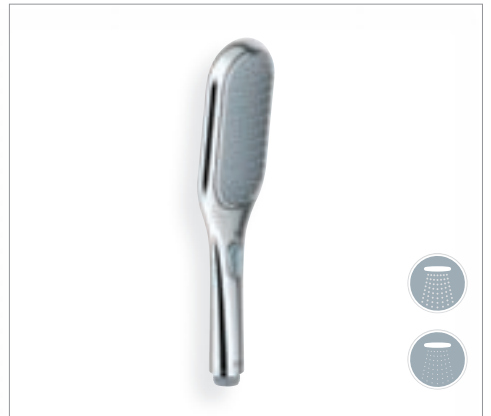

GROHE QuickFix®

GROHE features:
EcoButton
SpeedClean
Twistfree

27 275 001 1 2 3 4 5
 Shower set, shower rail 900 mm
27 404 001 1 2 3 4 5
 with 9.4 l/min. flow limiter

27 275 LS1 1 2 3 4 5
 Shower set, shower rail 900 mm
 with hand shower Moonwhite/Ecogreen
27 404 LS1 1 2 3 4 5
 with 9.4 l/min. flow limiter