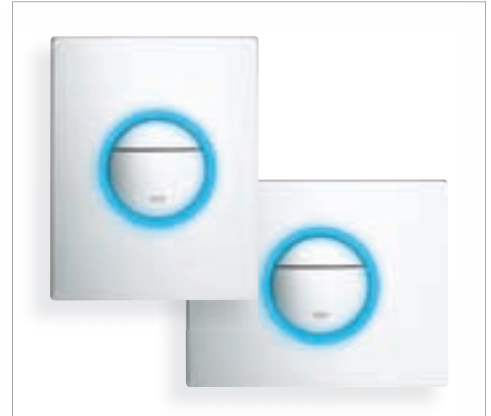

GROHE Ondus®
Flush plate for dual flush
Velvet Black
also available in StarLight® Chrome (000),
Frosted Titanium (BS0) and Moon White (LS0)

38 809 000 1 3

Nova Light
Flush plate for dual flush
(see page 225)