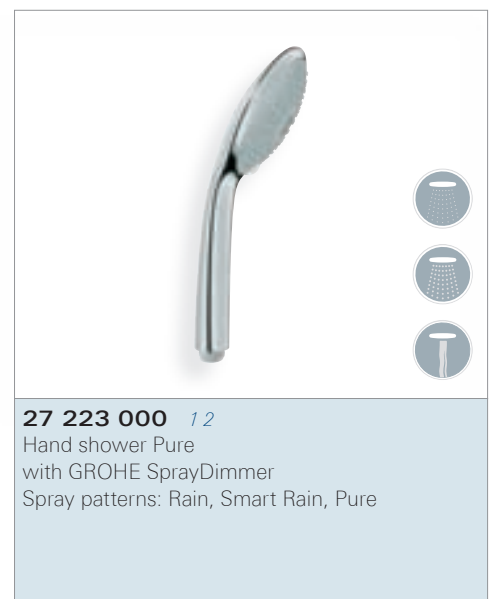

GROHE EUPHORIA

The ergonomic design of the Euphoria hand shower features an extended handle that flows seamlessly into the spray face – surrounding it with an elegant ring of chrome. For an unparalleled shower experience, GROHE DreamSpray® distributes the water evenly to every nozzle, while a SprayDimmer reduces water consumption by up to 40%.

All Euphoria hand and head showers feature the popular and opulent Rain spray pattern, which can be supplemented with a choice of second spray: Massage, Pure or Champagne spray.

27 223 000 1 2
Hand shower Pure
with GROHE SprayDimmer
Spray patterns: Rain, Smart Rain, Pure

GROHE EcoJoy™

GROHE CoolTouch®

GROHE DreamSpray®

GROHE StarLight®

GROHE QuickFix®

GROHE features:
SpeedClean
GROHE SprayDimmer