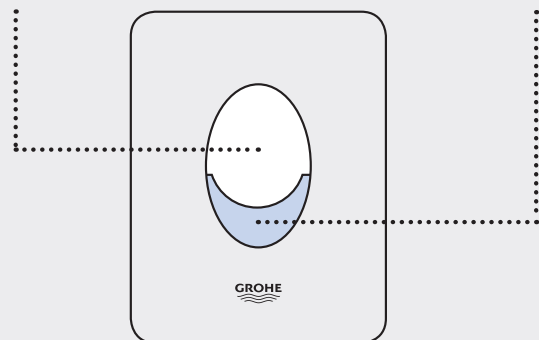

Press the large button and flush with the entire water volume.

Press the Eco button and flush with a reduced three-litre volume.