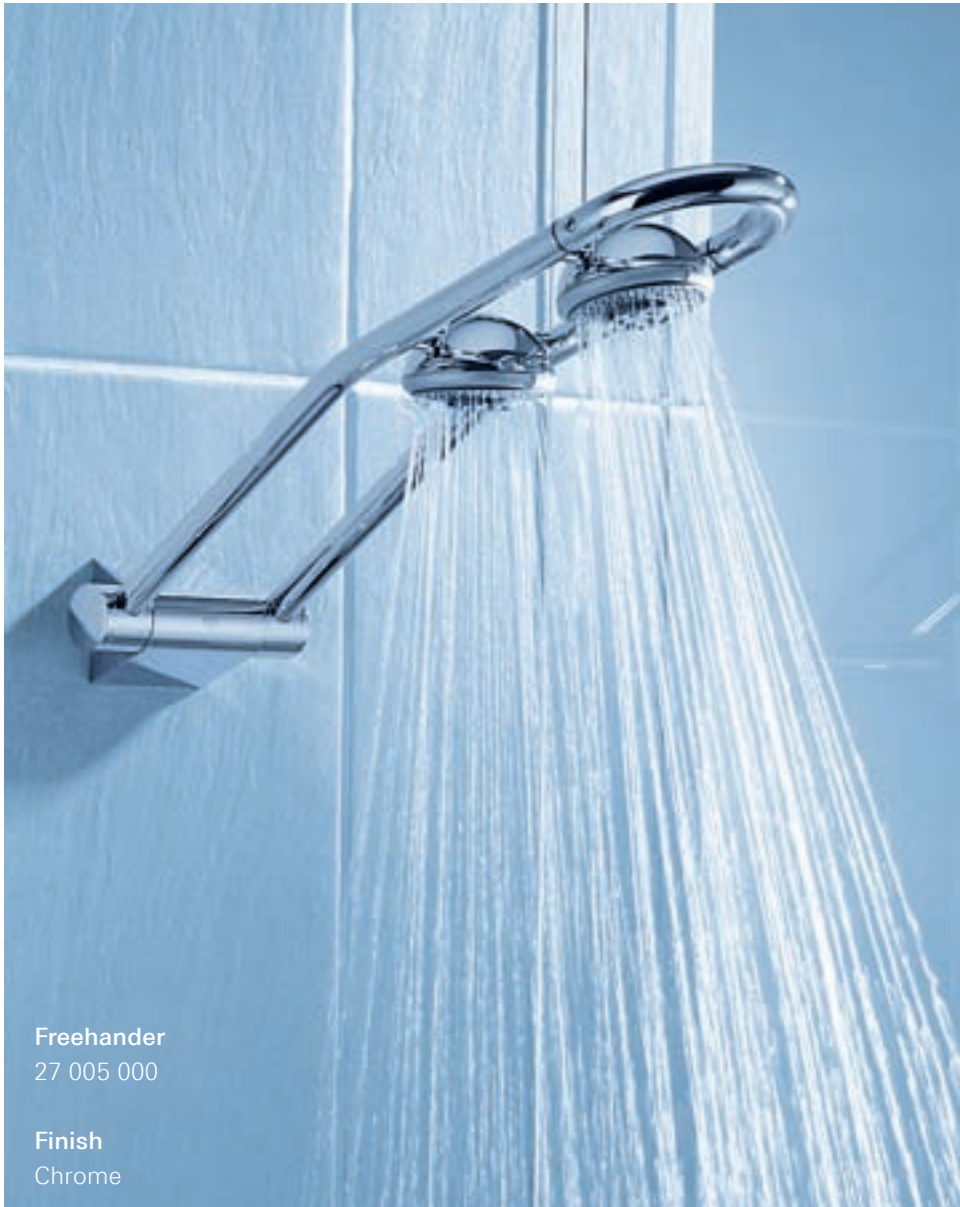

GROHE EcoJoy™

GROHE CoolTouch®

GROHE DreamSpray®

GROHE TurboStat®

GROHE features:
SpeedClean
SafeStop
AquaDimmer

GROHE FREEHANDER

Switching from head shower to side shower is effortless with the award-winning Freehander. The ingenious design enables you to alternate between the two positions with one simple movement. Featuring GROHE DreamSpray® technology, the two showerheads offer a choice of two spray patterns: normal and massage. To save water, an 'Eco' function allows you to reduce the water flow from each of the showerheads, while the 'Stop' function allows you to use just one of the outlets.