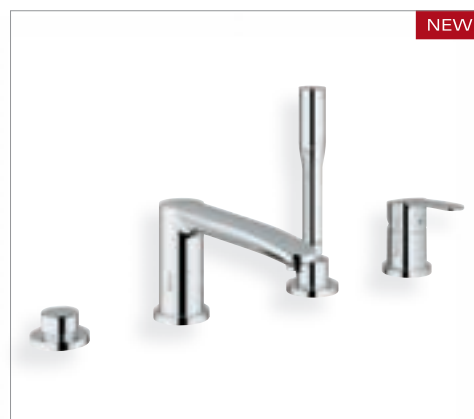

NEW

23 048 002
Bath combinations