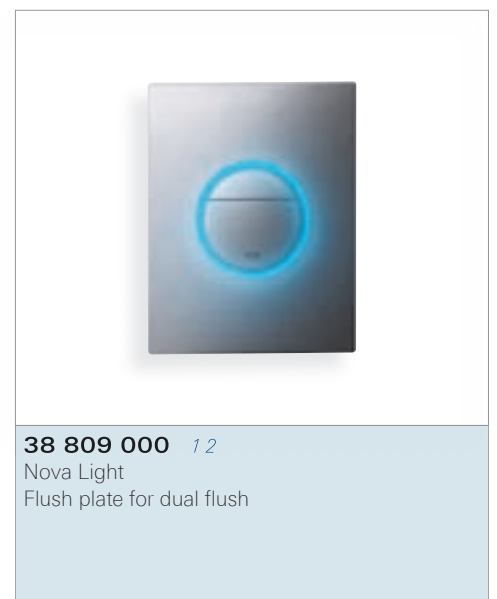

GROHE NOVA LIGHT

Reflecting the design aesthetic of the GROHE Cosmopolitan collections, the Nova Light utilises two basic geometric shapes. This simple combination of a circle framed by a rectangle is brought to life by a ring of light, while casting a gentle coloured glow over the surrounding area.

Mains-powered LED technology allows you to set the light to any colour – blue, green, red, yellow or one of the many tones in-between – or to have a constantly changing spectrum. Finished in GROHE StarLight® chrome, Nova Light can be mounted in either landscape or portrait format and can be programmed to switch on and off at any given time.

And if you need to use the toilet during the night, the LED gives off just the right amount of light so you don't have to turn on the main bathroom light – so there's less chance of disturbing your body clock and natural sleep patterns.

GROHE EcoJoy™

GROHE StarLight®

product
design
award
2009

reddot design award
winner 2009