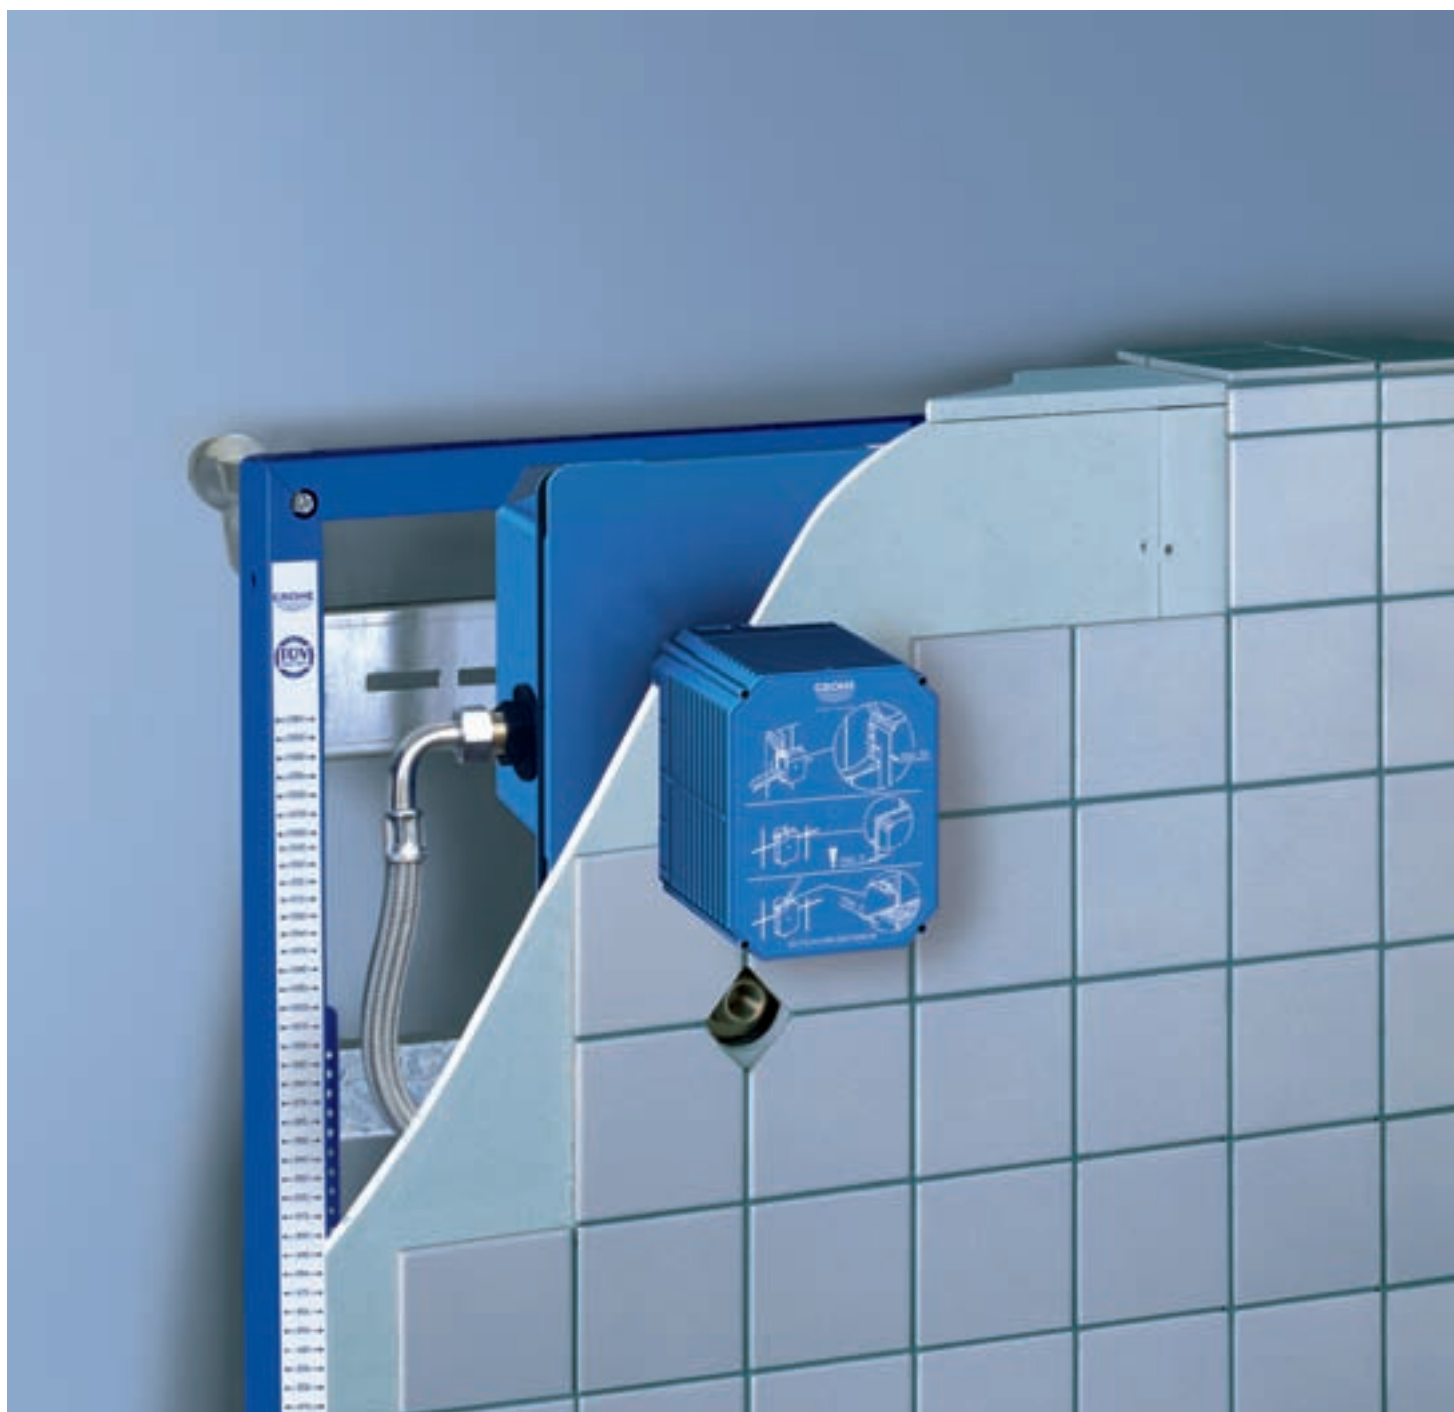

GROHE RAPIDO U

Rapido U is our universal concealed body for the installation of urinals. With a depth of only 80 mm, Rapido U can be used with a choice of manual or electronic actuation plates. Electronic actuation plates feature the latest energy-efficient technology for reduced power consumption. They can be either battery or mains (230V) operated, while the standardization of the plate sizes means that it is now possible to upgrade from manual to electronic at a later date. Available in Cosmopolitan, Contemporary and Authentic design styles, the plates complement the GROHE range of WC actuation plates – allowing for a coordinated look throughout your project.

GROHE EcoJoy™

GROHE StarLight®