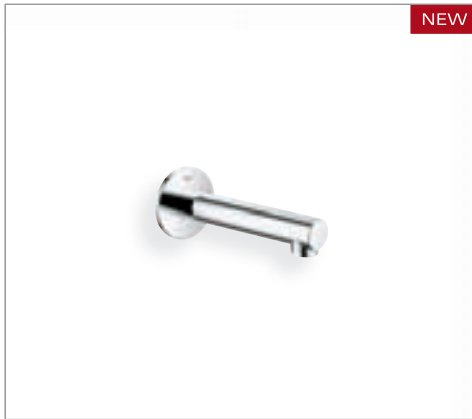

GROHE QuickFix® Plus

GROHE features:
Invisible Fastening System

34 065 000 ¹
Grohtherm 1000 Cosmopolitan
Thermostatic shower mixer

13 280 001
Bath spout

34 215 000 ¹
Grohtherm 1000 Cosmopolitan
Thermostatic bath/shower mixer