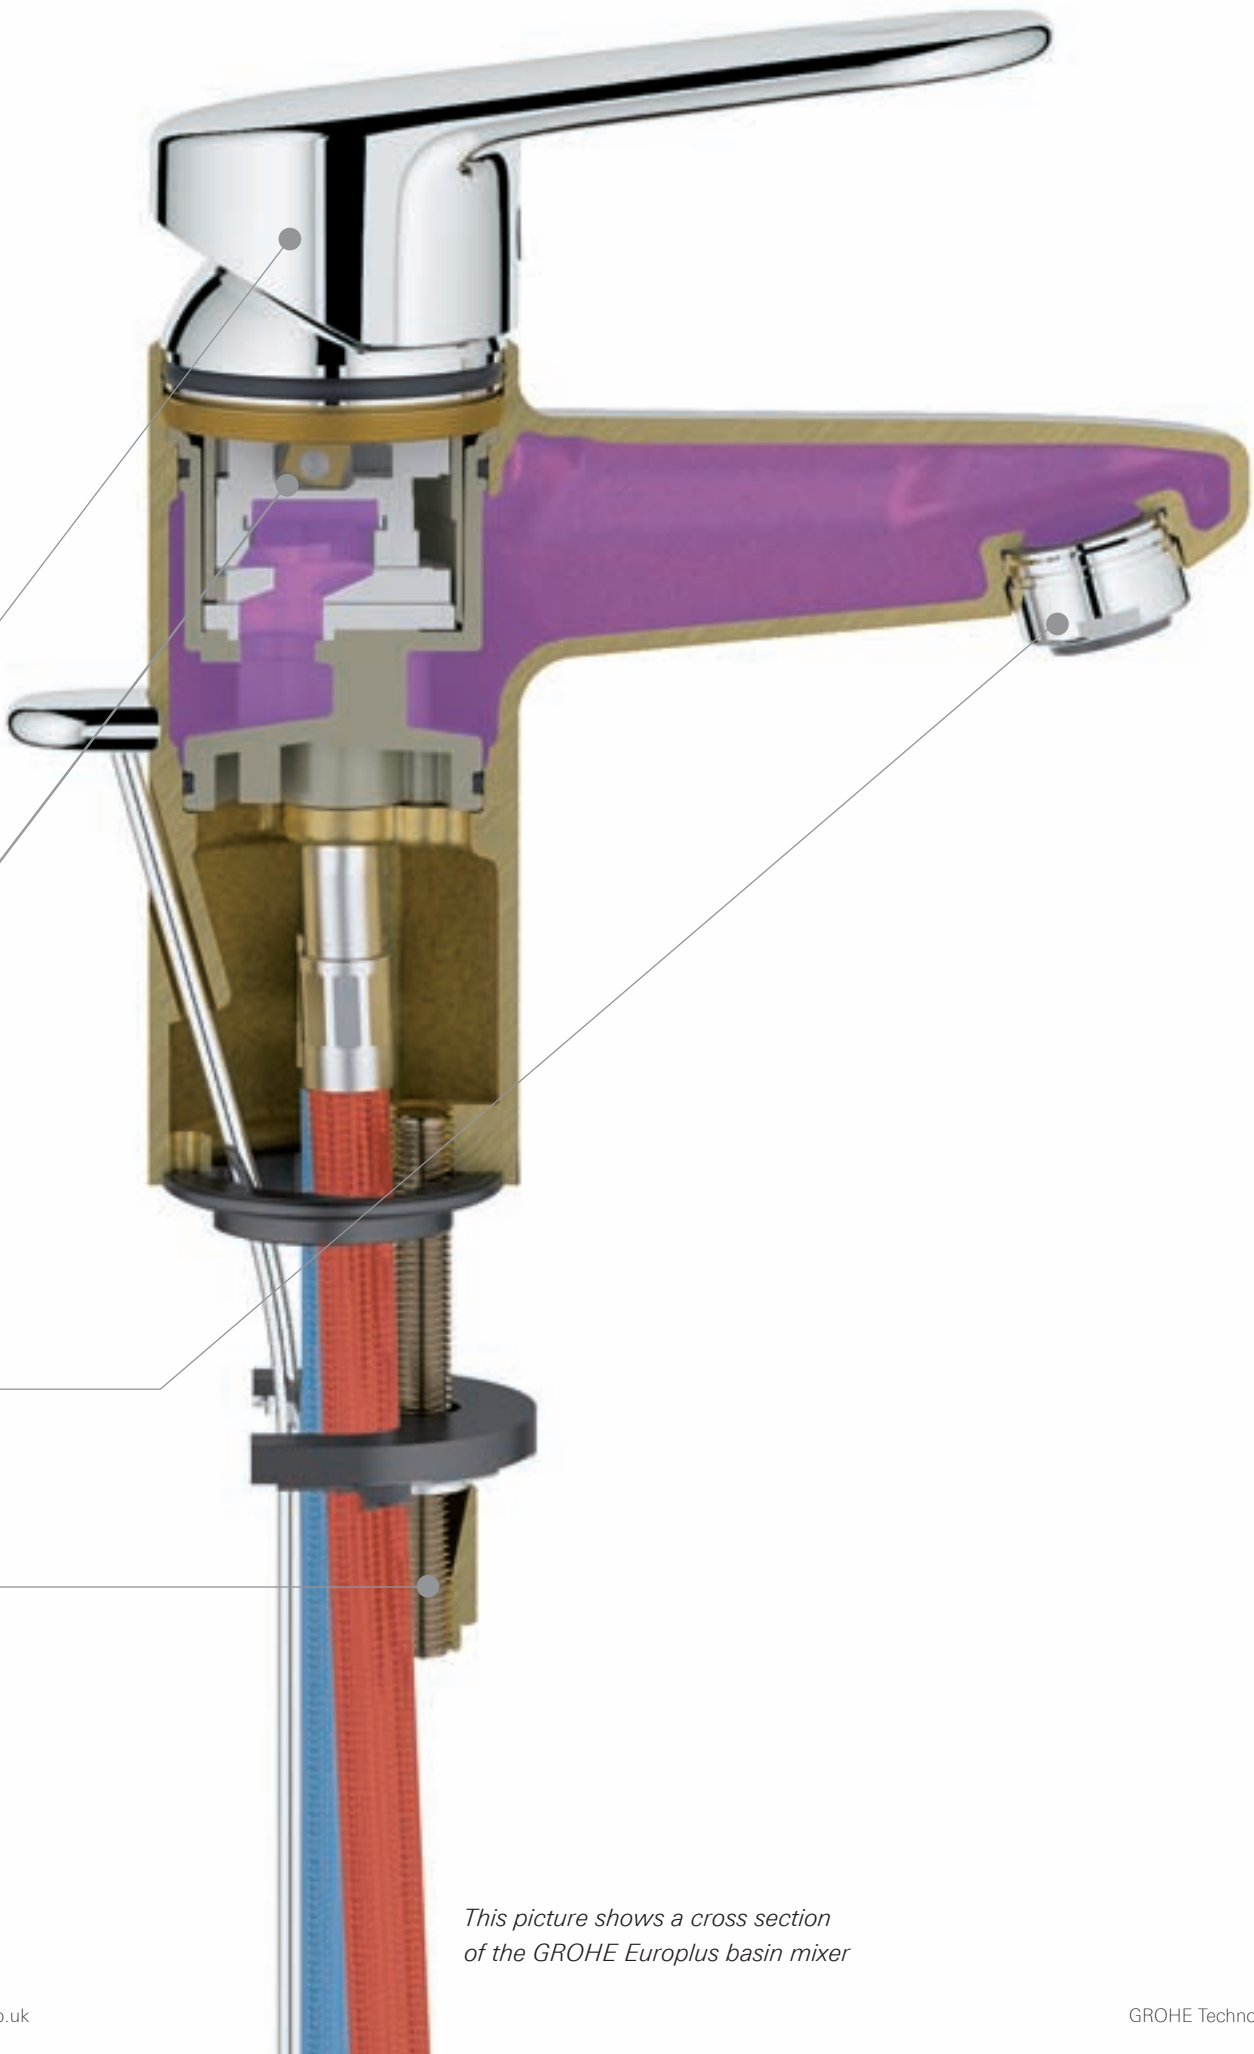

GROHE StarLight®

A radiant chrome finish that resists soiling and tarnishing for enduring pristine looks.

GROHE SilkMove®

Precise and effortless water control for a lifetime of smooth and comfortable faucet handling.

GROHE EcoJoy™

Integrated water-saving technology reduces water and energy consumption without compromising on design, performance and product enjoyment.

GROHE QuickFix® Plus

Faster, easier and hassle-free, GROHE QuickFix® Plus cuts installation time by up to 50%.