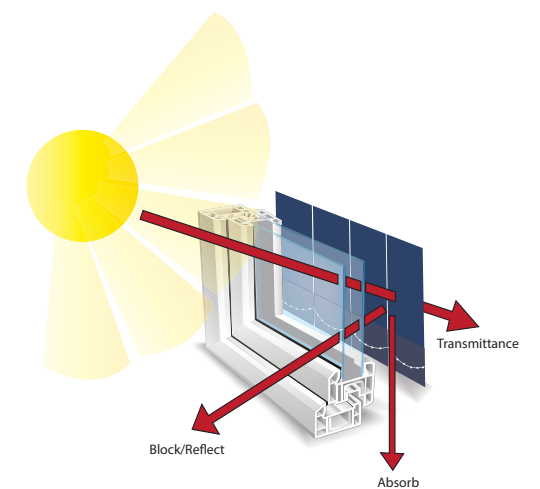

## YOUR PERSONAL FABRIC SELECTOR

	1800 mm	127 mm	89 mm	Solar Transmittance %	Optical Transmittance %	Sun Block %	Ultraviolet Protection %	Absorption %	Solar Reflection %
White				18	16	84	100	5	74
Cream				18	19	81	100	10	70
Magnolia				19	19	80	100	23	71
Beige				8	6	53	100	42	50
Yellow				18	18	73	100	55	62
Orange				15	4	35	100	57	52
Purple				3	0	13	100	60	22
Grey				11	8	55	100	45	51
Heather				14	6	53	100	52	62
Light Blue				8	3	39	100	52	45
Blue				5	0	10	100	70	26
Moss				3	2	24	100	70	23
Brown				3	1	26	100	65	30

## SHADING EFFICIENCY

**Transmittance** is the amount of light and heat transmitted beyond the fabric. The lower the amount, the greater the efficiency.

**Block/reflect** is the amount of heat and light that is blocked or reflected. The higher the amount, the greater the efficiency.

**Absorption** is the amount of heat and light absorbed in the fabric. The higher the amount, the lower the efficiency.

**Ultraviolet** protection illustrates how protective the fabric is in protecting against ultraviolet rays. The higher the amount, the greater the effectiveness.

## MENSA

The Northgate Mensa fabric is designed for areas where privacy or solar shading is needed. The 100% polyester, flame retardant composition ensures this fabric is suitable for many applications both commercial and domestic. The dim-out properties of this fabric allows a certain amount of light to penetrate whilst at the same time taking away the glare. Available in 13 colours and in 3 widths - 1800mm, 127mm and 89mm, this comprehensive range has the capacity to challenge many larger collections.