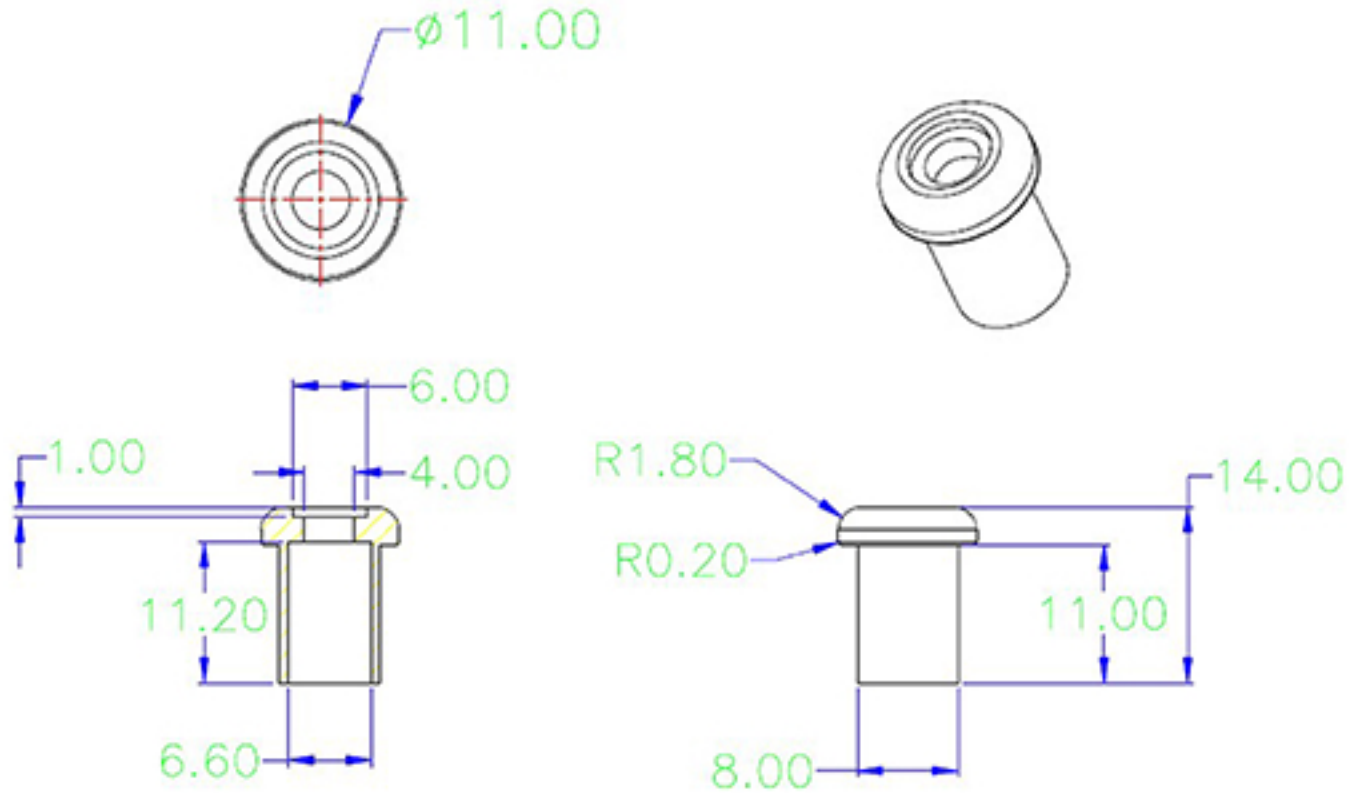

White / Blue 1.5Watts
Red 1.6 Watts
White - 185 Lumens
Blue - 180 Lumens
Red - 170 Lumens
90 degree beam angle
.0625 Amps

- White
- Red
- Blue
- Green
- Amber
- Multi-Color

- Bullet LED Lights are small in size to fit almost anywhere with ease.
- LED lights are prewired for simple connection and quick installation.
- LEDs are completely waterproof and encased in a 316 stainless steel housing.
- Bullet LED Lights feature low power consumption and a long life cycle.

Brilliant Beauty Rings
Round or Square

The Bullet is SMALL in size and is LOW Voltage. This LED requires minimal power consumption giving this durable LED a LONG productive life.

Pre-wired for easy Installation.

Options:
Grommet, Round/Square Beauty Ring
30° Fashion Plate

All sales are subject to DRSA's Terms and Conditions of Sale
FOB Riviera Beach FL
Prices subject to change without notice

Bullet Dimensions

Beauty Ring Dimensions

Grommet Dimensions