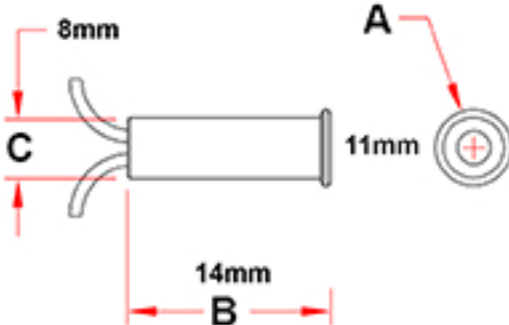

White / Blue 1.5Watts
Red 1.6 Watts
White - 185 Lumens
Blue - 180 Lumens
Red - 170 Lumens
90 degree beam angle
.0625 Amps

- White
- Red
- Blue
- Green
- Amber
- Multi-Color

- Bullet LED Lights are small in size to fit almost anywhere with ease.
- LED lights are prewired for simple connection and quick installation.
- LEDs are completely waterproof and encased in a 316 stainless steel housing.
- Bullet LED Lights feature low power consumption and a long life cycle.

Brilliant Beauty Rings
Round or Square

The Bullet is SMALL in size and is LOW Voltage. This LED requires minimal power consumption giving this durable LED a LONG productive life.

Pre-wired for easy Installation.

Options:
Grommet, Round/Square Beauty Ring
30° Fashion Plate

All sales are subject to DRSA's Terms and Conditions of Sale
FOB Riviera Beach FL
Prices subject to change without notice

Bullet Dimensions

Beauty Ring Dimensions

Grommet Dimensions