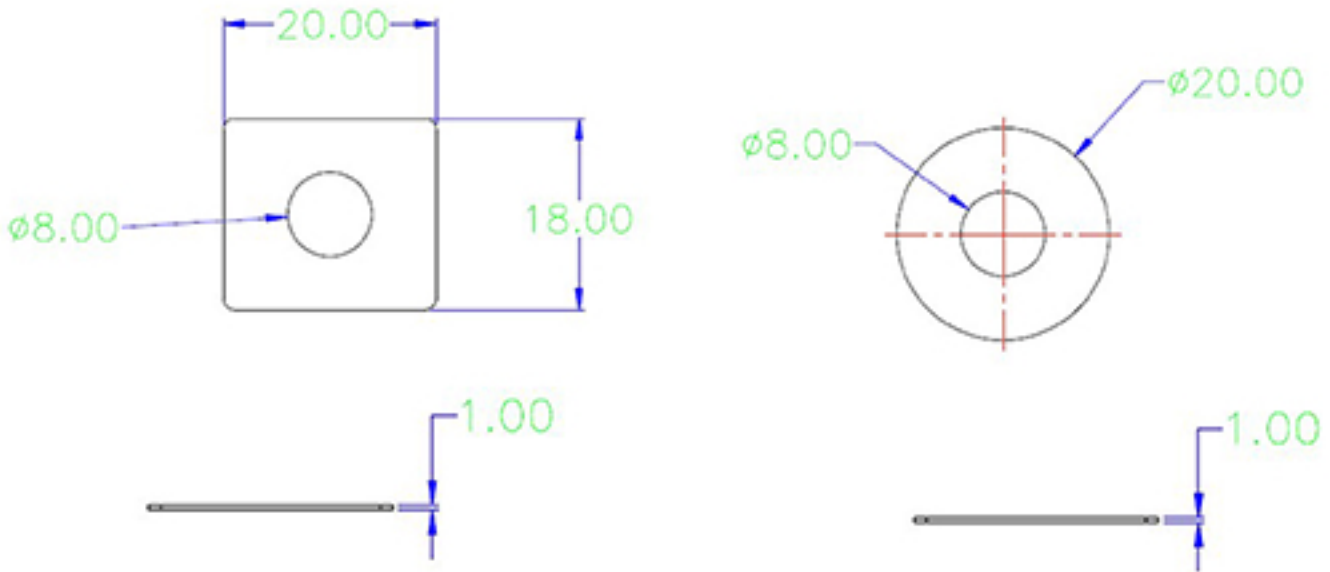

White / Blue 1.5Watts
Red 1.6 Watts
White - 185 Lumens
Blue - 180 Lumens
Red - 170 Lumens
90 degree beam angle
.0625 Amps

- White
- Red
- Blue
- Green
- Amber
- Multi-Color

- Bullet LED Lights are small in size to fit almost anywhere with ease.
- LED lights are prewired for simple connection and quick installation.
- LEDs are completely waterproof and encased in a 316 stainless steel housing.
- Bullet LED Lights feature low power consumption and a long life cycle.

Brilliant Beauty Rings
Round or Square

The Bullet is SMALL in size and is LOW Voltage. This LED requires minimal power consumption giving this durable LED a LONG productive life.

Pre-wired for easy Installation.

Options:
Grommet, Round/Square Beauty Ring
30° Fashion Plate

All sales are subject to DRSA's Terms and Conditions of Sale
FOB Riviera Beach FL
Prices subject to change without notice

Bullet Dimensions

Beauty Ring Dimensions

Grommet Dimensions