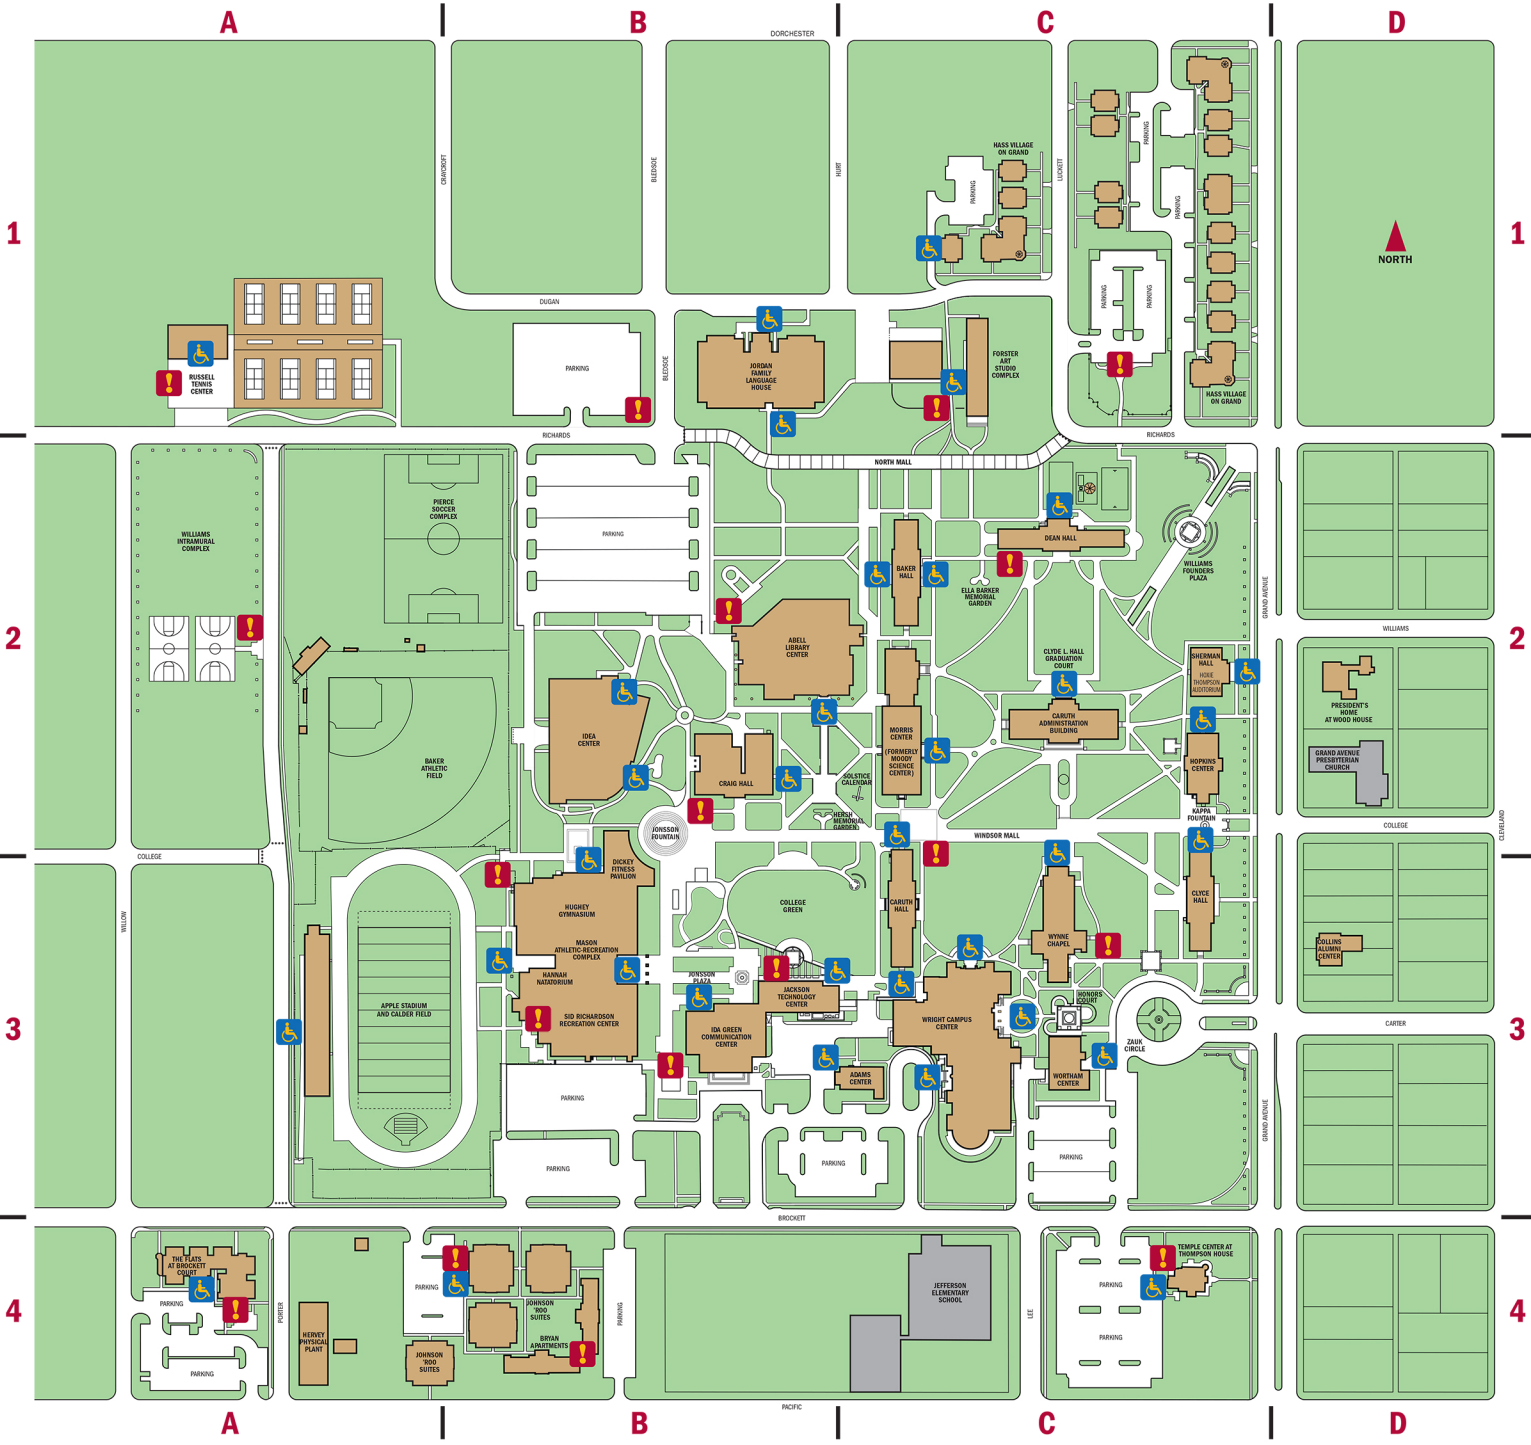

CAMPUS MAP

Abell Library Center	B2
Adams Center	C3
Administration Building	C2
Admission & Financial Aid Offices in Wortham Center	C3
Apple Stadium (Football)	A3
Baker Residence Hall	C2
Baseball Field (Baker Athletic Field)	A2
Bryan Apartments	B4
Campus Police in Jackson Technology Center	B3
Caruth Administration Building	C2
Caruth Residence Hall	C3
Clyde Residence Hall	C3
Clyde L. Hall Graduation Court	C2
Collins Alumni Center	D3
Craig Hall (Music)	B2
Dean Residence Hall	C2
Dickey Fitness Pavilion	B3
The Flats at Brockett Court	A4
Forster Art Studio Complex	C1
Hannah Natatorium	B3
The Hass Village on Grand	C1
Hopkins Center	C2
Hoxie Thompson Auditorium in Sherman Hall	C2
Hughie Gymnasium	B3
Human Resources in Caruth Administration Building	C2
Ida Green Communication Center & Theatre	B3
IDEA Center	B2
Intramural Complex (Williams Intramural Complex)	A2
Jackson Technology Center	B3
Johnson 'Roo Suites	B4
Jordan Family Language House	B1
Library (Abell Library)	B2
Mabee Hall in Wright Campus Center	C3
Mason Athletic-Recreation Complex	B3
Morris Center (formerly Moody Science Center)	C2
Physical Plant (Hervey Physical Plant)	A4
President's Home at Wood House	D2
'Roo Suites	B4
Sherman Hall	C2
Sid Richardson Recreation Center	B3
Soccer Field (Pierce Soccer Complex)	B2
Temple Center (Austin Teacher Program)	C4
Tennis Courts (Russell Tennis Center)	A1
Wortham Center	C3
Wright Campus Center	C3
Wynne Chapel	C3
Zauk Circle Drive	C3

LEGEND

-  EMERGENCY TELEPHONE
-  ACCESSIBLE ENTRANCE