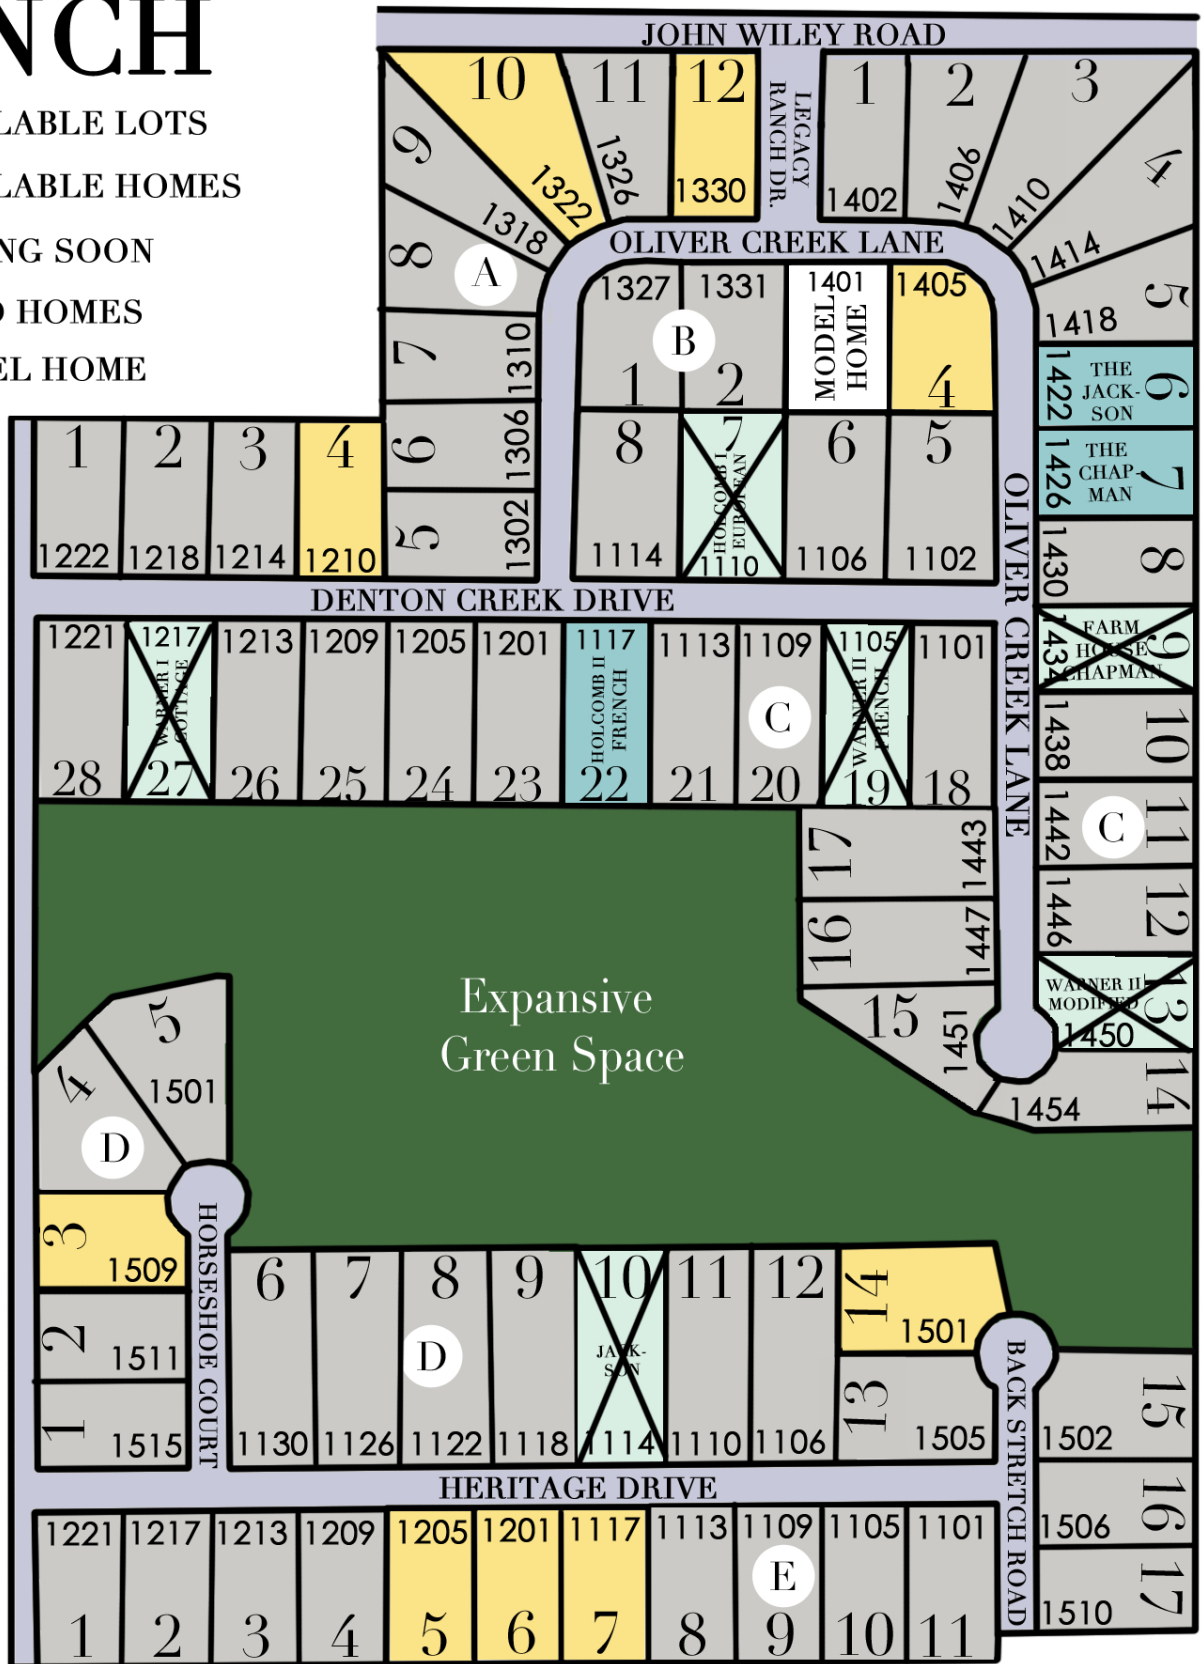

LEGACY RANCH

- AVAILABLE LOTS
- AVAILABLE HOMES
- COMING SOON
- SOLD HOMES
- MODEL HOME

CONTACT
 JOLETA WOOD
 817-205-3408
 JOLETA@CLARITYHOMES.COM
 updated 8/19