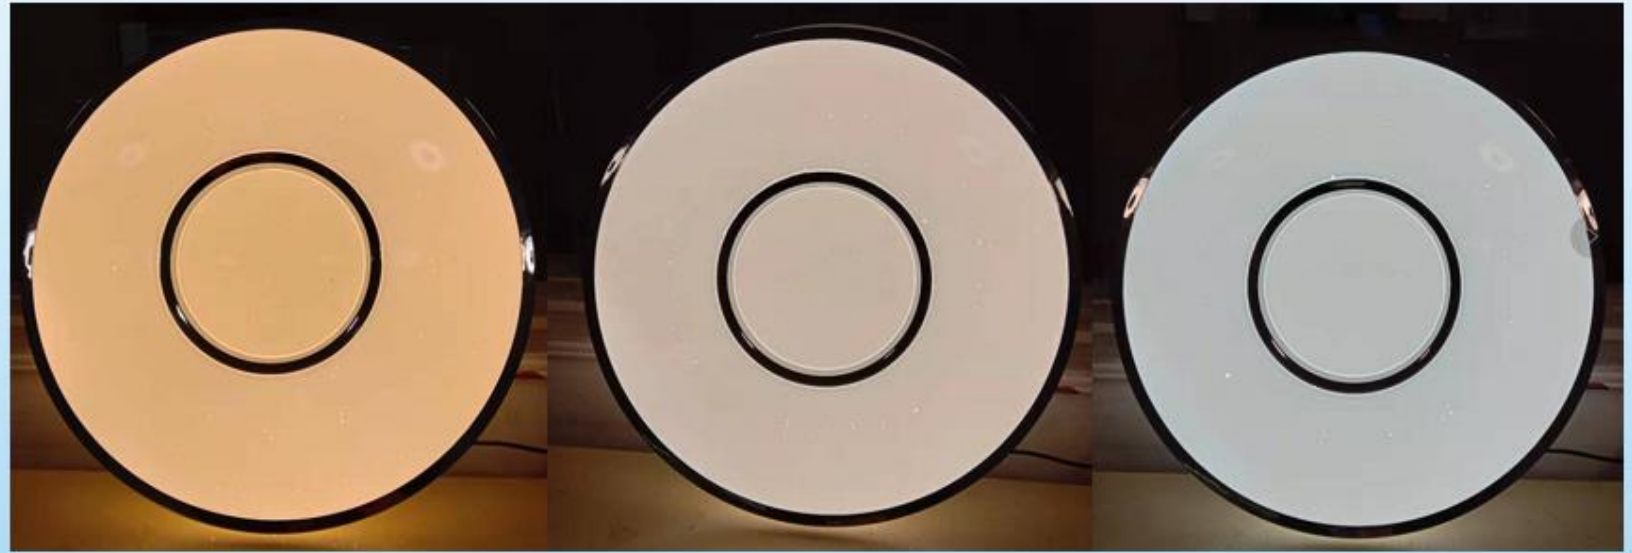

Smart LED Ceiling Lamp

CE CERTIFICATE

NEW

● Control type:

1. Wall switch control: 100%(4500K)-50%(6500K)-50%(3000K)
2. Infrared remote control, : 20%-100%, 3000k~6500K
3. Voltage: 190V-265V 50Hz
4. lamp cover: MS
5. CRI>80,HPF

Model	Wattage	Product Size	Luminous Flux	Color Temperature	LED Qty/pcs
MX/45048EHM-SHS	48W	Φ490*88MM	3200lm	3000K-6500K	64