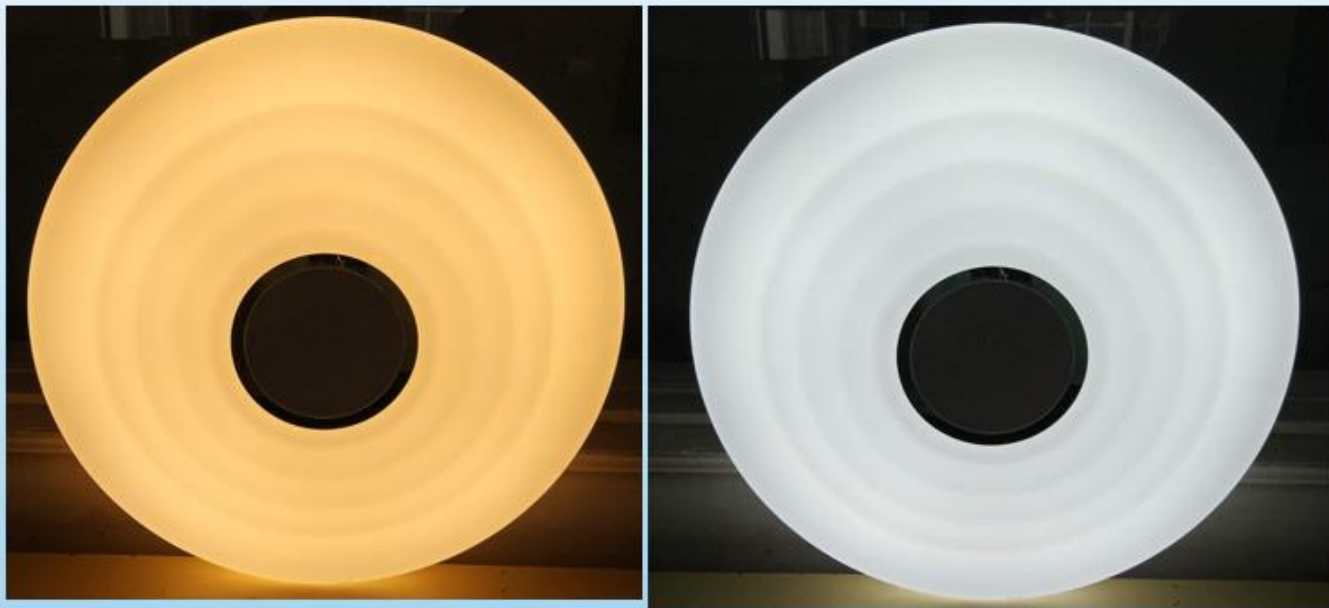

CE+CB CERTIFICATE

Bluetooth LED Ceiling Lamp

- **Control type:**

1. **Remote control**

Voltage: 190V-265V

- **Function:**

1. Built-in sound speaker (hi-fi full frequency neodymium magnetic horn)
2. Remote control dimmable and color adjustable, night light
3. lamp cover: PMMA
4. CRI>80, HPF