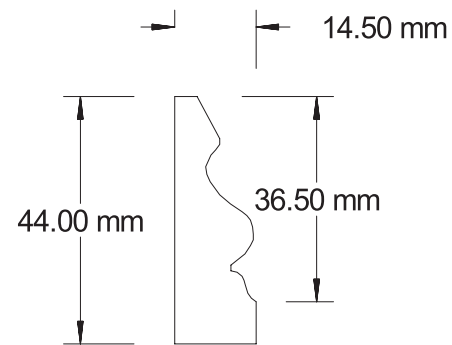

OGEE C

OGEE C		¼ PACK				½ PACK				FULL PACK			
Desc.	Length m	Pieces	Lineal Mtrs	Weight	M ³	Pieces	Lineal Mtrs	Weight	M ³	Pieces	Lineal Mtrs	Weight	M ³
14.5x44	5.49	200	1098.00	0.51	0.70	-	-	-	-	-	-	-	-