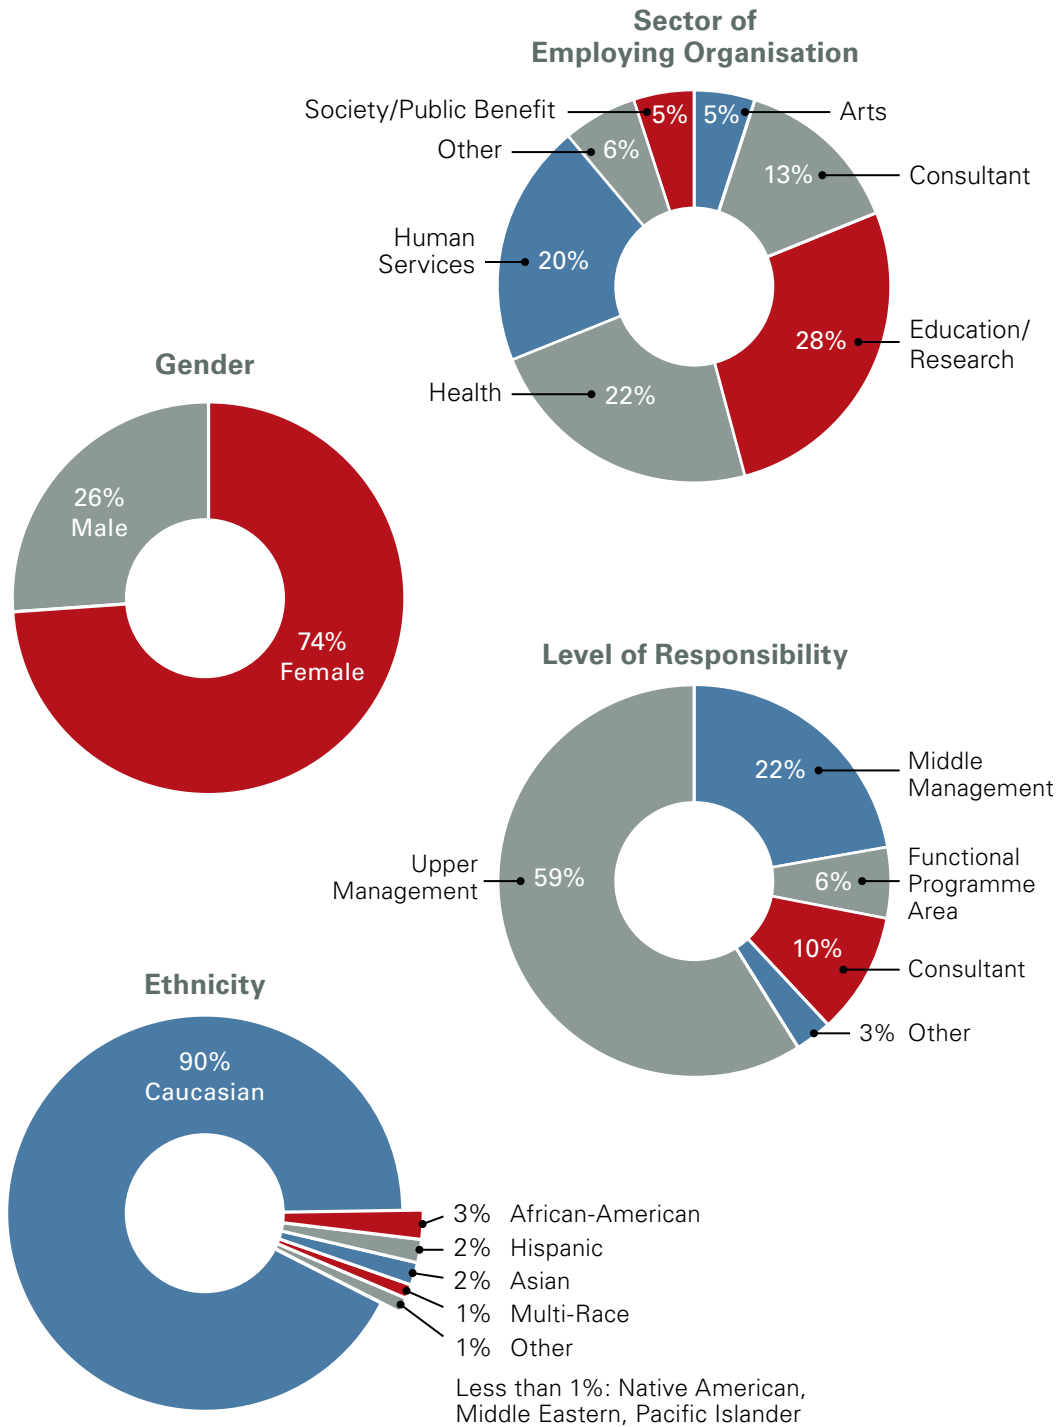

2017 Certificant Demographics