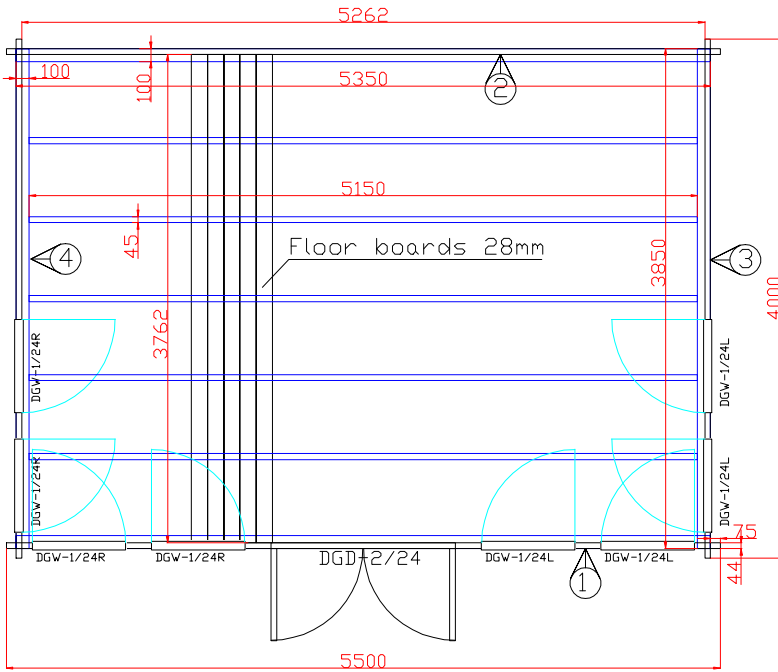

Norfolk 5540-45 DG

SIZE (m): 5,5 x 4,0
HEIGHT SIDE WALL: 2210 mm
RIDGE HEIGHT: 3445 mm
WALL LOG: 45 mm

Standard

	Code	Size	mm	Pcs
WINDOWS	DGW-1/24L	1130x710mm	45	4
	DGW-1/24R	1130x710mm		4
DOORS	DGD-2/24	1930x1410mm		1