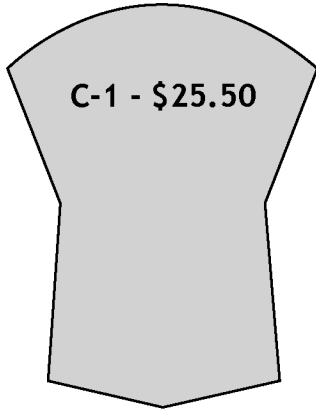

O-7 - \$6.00

O-9 - \$1.50

GP-1 - \$9.00

O-10 - \$10.00

O-8 - \$4.00

P-1 - \$6.00

WR - 1
Price by weight

Sarber Jewellers Ltd.

#700 - 525 Seymour St. Vancouver BC V6B 3H7
Tel 604 685 4137 Toll-Free 1 800 565 1130 Fax 604 685 4139
info@sarber.ca

C-2 - \$14.50

CT-2 - \$15.00

RT-2 - \$22.00

All blanks are actual size

C-3 - \$3.75

CT-3 - \$4.25

Thickness

	.5 mm .020 24g
	.6 mm .025 22g
	.8 mm .032 20g
	1 mm .040 18g
	1.3 mm .050 16g
	1.5 mm .060 15g
	2 mm .080 12g

Round Silver Wire
 order by the foot or meter
 Price by weight

	.8 mm .032 20g
	1 mm .040 18g
	1.3 mm .050 16g
	1.5 mm .060 15g
	2 mm .080 12g
	2.5 mm .098 10g
	3 mm .120 9g