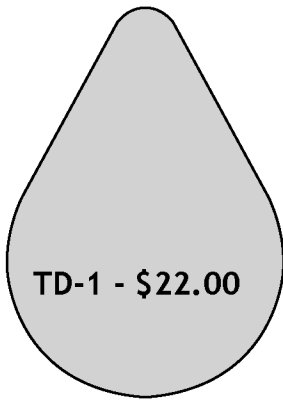

All blanks are actual size

F-1 - \$3.50

MR-1 - \$16.00

LR-1 - \$12.00

SR-1 - \$20.00

TD-2 - \$10.00

O-2 - \$12.00

F-2 - \$2.50

TD-3 - \$6.00

O-3 - \$8.00

O-5 - \$9.00

S-2 - \$4.00

S-1 - \$10.00

TD-4 - \$4.00

O-4 - \$3.50

O-6 - \$6.50

Thickness

	.5 mm .020 24g
	.6 mm .025 22g
	.8 mm .032 20g
	1 mm .040 18g
	1.3 mm .050 16g
	1.5 mm .060 15g
	2 mm .080 12g

Round Silver Wire
 order by the foot or meter
 Price by weight

	.8 mm .032 20g
	1 mm .040 18g
	1.3 mm .050 16g
	1.5 mm .060 15g
	2 mm .080 12g
	2.5 mm .098 10g
	3 mm .120 9g

Sheared Bracelets

Tapered bracelet blanks

Also available with custom width, length and taper Price by weight

Straight bracelet blanks 1mm .040 18g

1/4" X 6" \$14.00	1/2" X 6" \$27.00	3/4" X 6" \$40.00
3/8" X 6" \$20.00	5/8" X 6" \$34.00	1" X 6" \$53.00