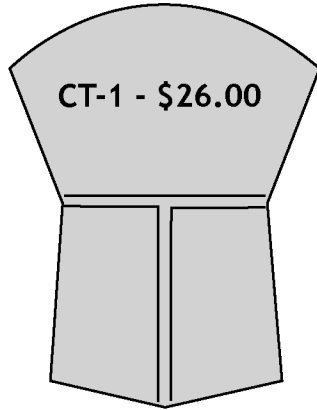

O-7 - \$6.00

O-9 - \$1.50

GP-1 - \$9.00

O-10 - \$10.00

O-8 - \$4.00

P-1 - \$6.00

WR - 1
Price by weight

Sarber Jewellers Ltd.

#700 - 525 Seymour St. Vancouver BC V6B 3H7
Tel 604 685 4137 Toll-Free 1 800 565 1130 Fax 604 685 4139
info@sarber.ca

C-2 - \$14.50

CT-2 - \$15.00

RT-2 - \$22.00

All blanks are actual size

C-3 - \$3.75

CT-3 - \$4.25

Thickness

	.5 mm .020 24g
	.6 mm .025 22g
	.8 mm .032 20g
	1 mm .040 18g
	1.3 mm .050 16g
	1.5 mm .060 15g
	2 mm .080 12g

Round Silver Wire
 order by the foot or meter
 Price by weight

	.8 mm .032 20g
	1 mm .040 18g
	1.3 mm .050 16g
	1.5 mm .060 15g
	2 mm .080 12g
	2.5 mm .098 10g
	3 mm .120 9g

Sheared Bracelets

Tapered bracelet blanks

Also available with custom width, length and taper Price by weight

Straight bracelet blanks 1mm .040 18g

1/4" X 6" \$14.00	1/2" X 6" \$27.00	3/4" X 6" \$40.00
3/8" X 6" \$20.00	5/8" X 6" \$34.00	1" X 6" \$53.00