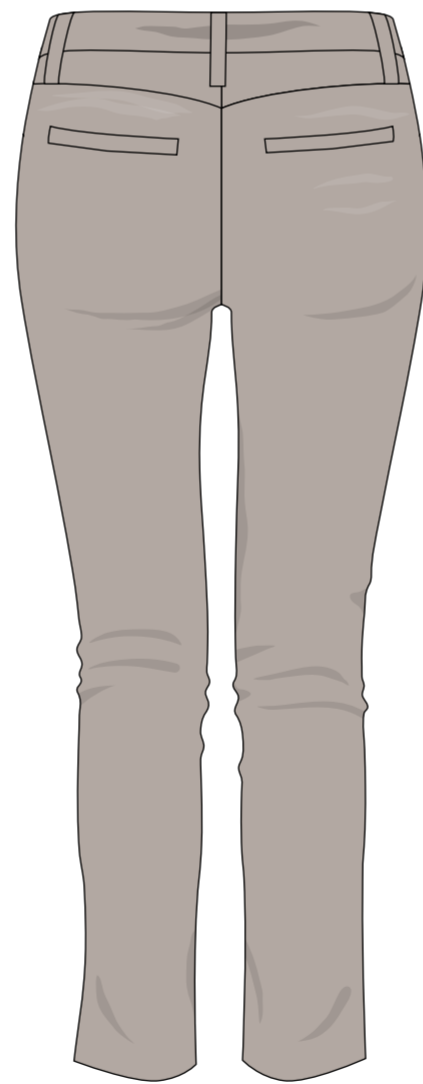

**SLAMM**

- JACKET Summer Sailing
- SHIRT Polo Coleman
- TROUSER Pantalone Deluxe
- SHORT Bermuda Noma
- BELT Cintura Milton
- SHOES Scarpa Prince

PANTONE 407C

WHITE 100

- JACKET Summer Sailing
- SHIRT Polo Roseland
- TROUSER Pantalone Margate
- SHORT Bermuda Davie
- BELT Cintura Milton
- SHOES Scarpa Prince

- JACKET Winter Sailing
- SHIRT Doral LS
- TROUSER Pantalone Deluxe
- SHIRT Laurel SS
- BELT Cintura Milton
- SHOES Scarpa Loafer

BLACK 500

WHITE 100

- JACKET Winter Sailing
- SHIRT Doral LS
- TROUSER Pantalone Margate
- SHIRT Bell SS
- BELT Cintura Milton
- SHOES Scarpa Glamour

BLACK 500

WHITE 100