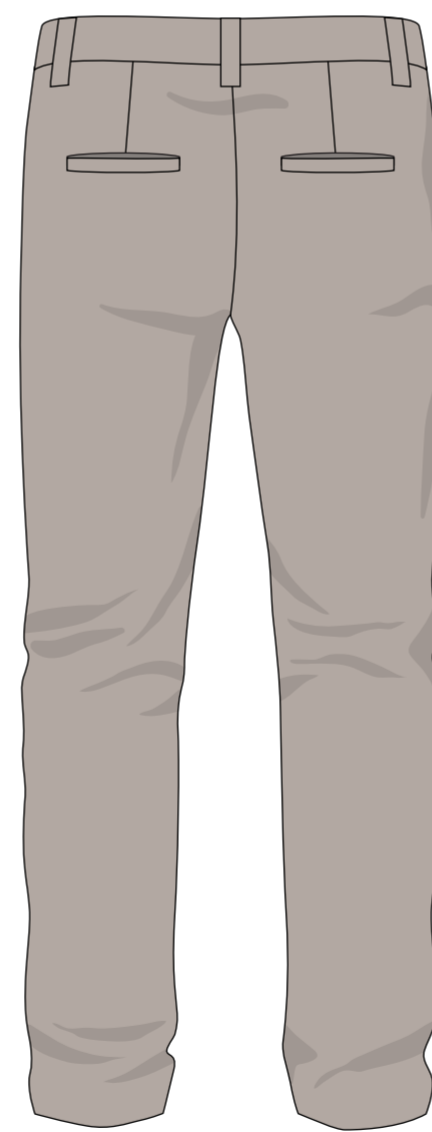

**SLAMM**

- JACKET Summer Sailing
- SHIRT Polo Coleman
- TROUSER Pantalone Deluxe
- SHORT Bermuda Noma
- BELT Cintura Milton
- SHOES Scarpa Prince

PANTONE 407C

WHITE 100

- JACKET Summer Sailing
- SHIRT Polo Roseland
- TROUSER Pantalone Margate
- SHORT Bermuda Davie
- BELT Cintura Milton
- SHOES Scarpa Prince

- JACKET Winter Sailing
- SHIRT Doral LS
- TROUSER Pantalone Deluxe
- SHIRT Laurel SS
- BELT Cintura Milton
- SHOES Scarpa Loafer

BLACK 500

WHITE 100

- JACKET Winter Sailing
- SHIRT Doral LS
- TROUSER Pantalone Margate
- SHIRT Bell SS
- BELT Cintura Milton
- SHOES Scarpa Glamour

BLACK 500

WHITE 100