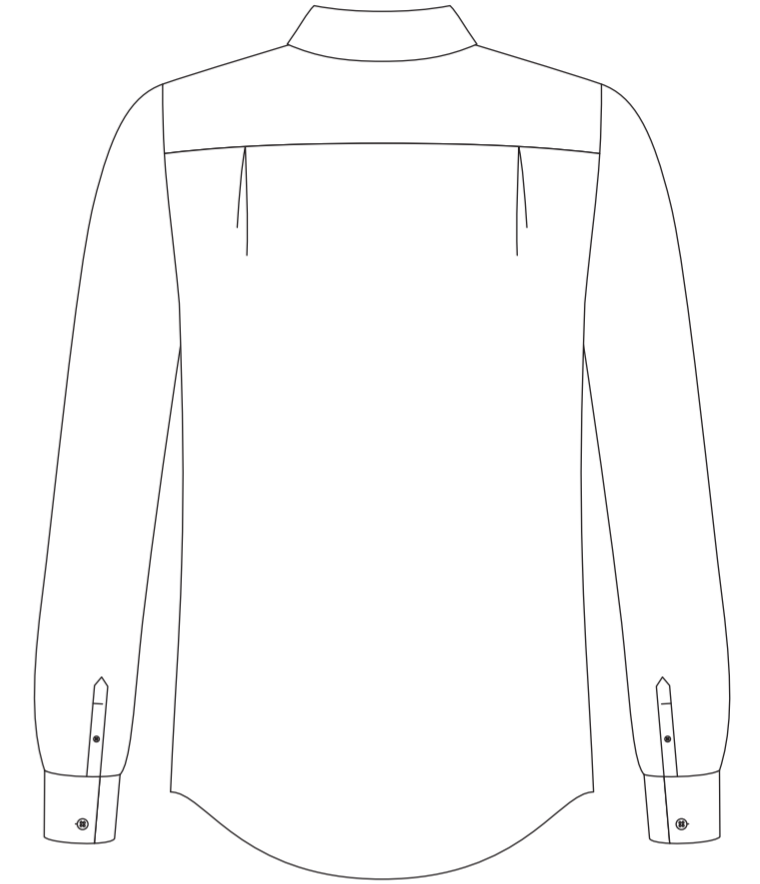

**SLAMM**

- JACKET Summer Sailing
- SHIRT Polo Coleman
- TROUSER Pantalone Deluxe
- SHORT Bermuda Noma
- BELT Cintura Milton
- SHOES Scarpa Prince

PANTONE 407C

WHITE 100

- JACKET Summer Sailing
- SHIRT Polo Roseland
- TROUSER Pantalone Margate
- SHORT Bermuda Davie
- BELT Cintura Milton
- SHOES Scarpa Prince

- JACKET Winter Sailing
- SHIRT Doral LS
- TROUSER Pantalone Deluxe
- SHIRT Laurel SS
- BELT Cintura Milton
- SHOES Scarpa Loafer

BLACK 500

WHITE 100

- JACKET Winter Sailing
- SHIRT Doral LS
- TROUSER Pantalone Margate
- SHIRT Bell SS
- BELT Cintura Milton
- SHOES Scarpa Glamour

BLACK 500

WHITE 100