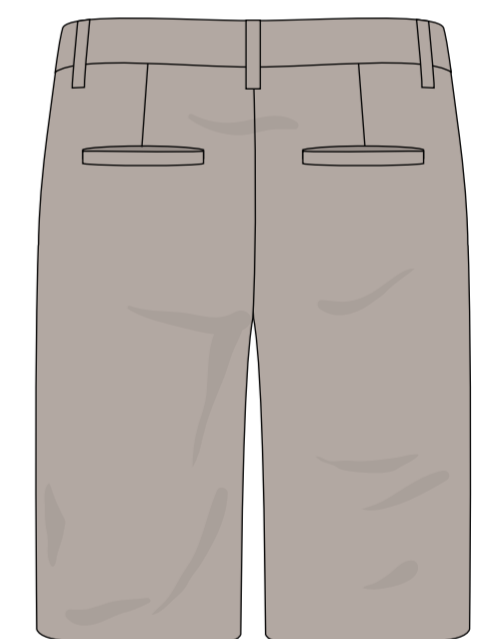

**SLAMM**

- JACKET Summer Sailing
- SHIRT Polo Coleman
- TROUSER Pantalone Deluxe
- SHORT Bermuda Noma
- BELT Cintura Milton
- SHOES Scarpa Prince

PANTONE 407C

WHITE 100

- JACKET Summer Sailing
- SHIRT Polo Roseland
- TROUSER Pantalone Margate
- SHORT Bermuda Davie
- BELT Cintura Milton
- SHOES Scarpa Prince

- JACKET Winter Sailing
- SHIRT Doral LS
- TROUSER Pantalone Deluxe
- SHIRT Laurel SS
- BELT Cintura Milton
- SHOES Scarpa Loafer

BLACK 500

WHITE 100

- JACKET Winter Sailing
- SHIRT Doral LS
- TROUSER Pantalone Margate
- SHIRT Bell SS
- BELT Cintura Milton
- SHOES Scarpa Glamour

BLACK 500

WHITE 100