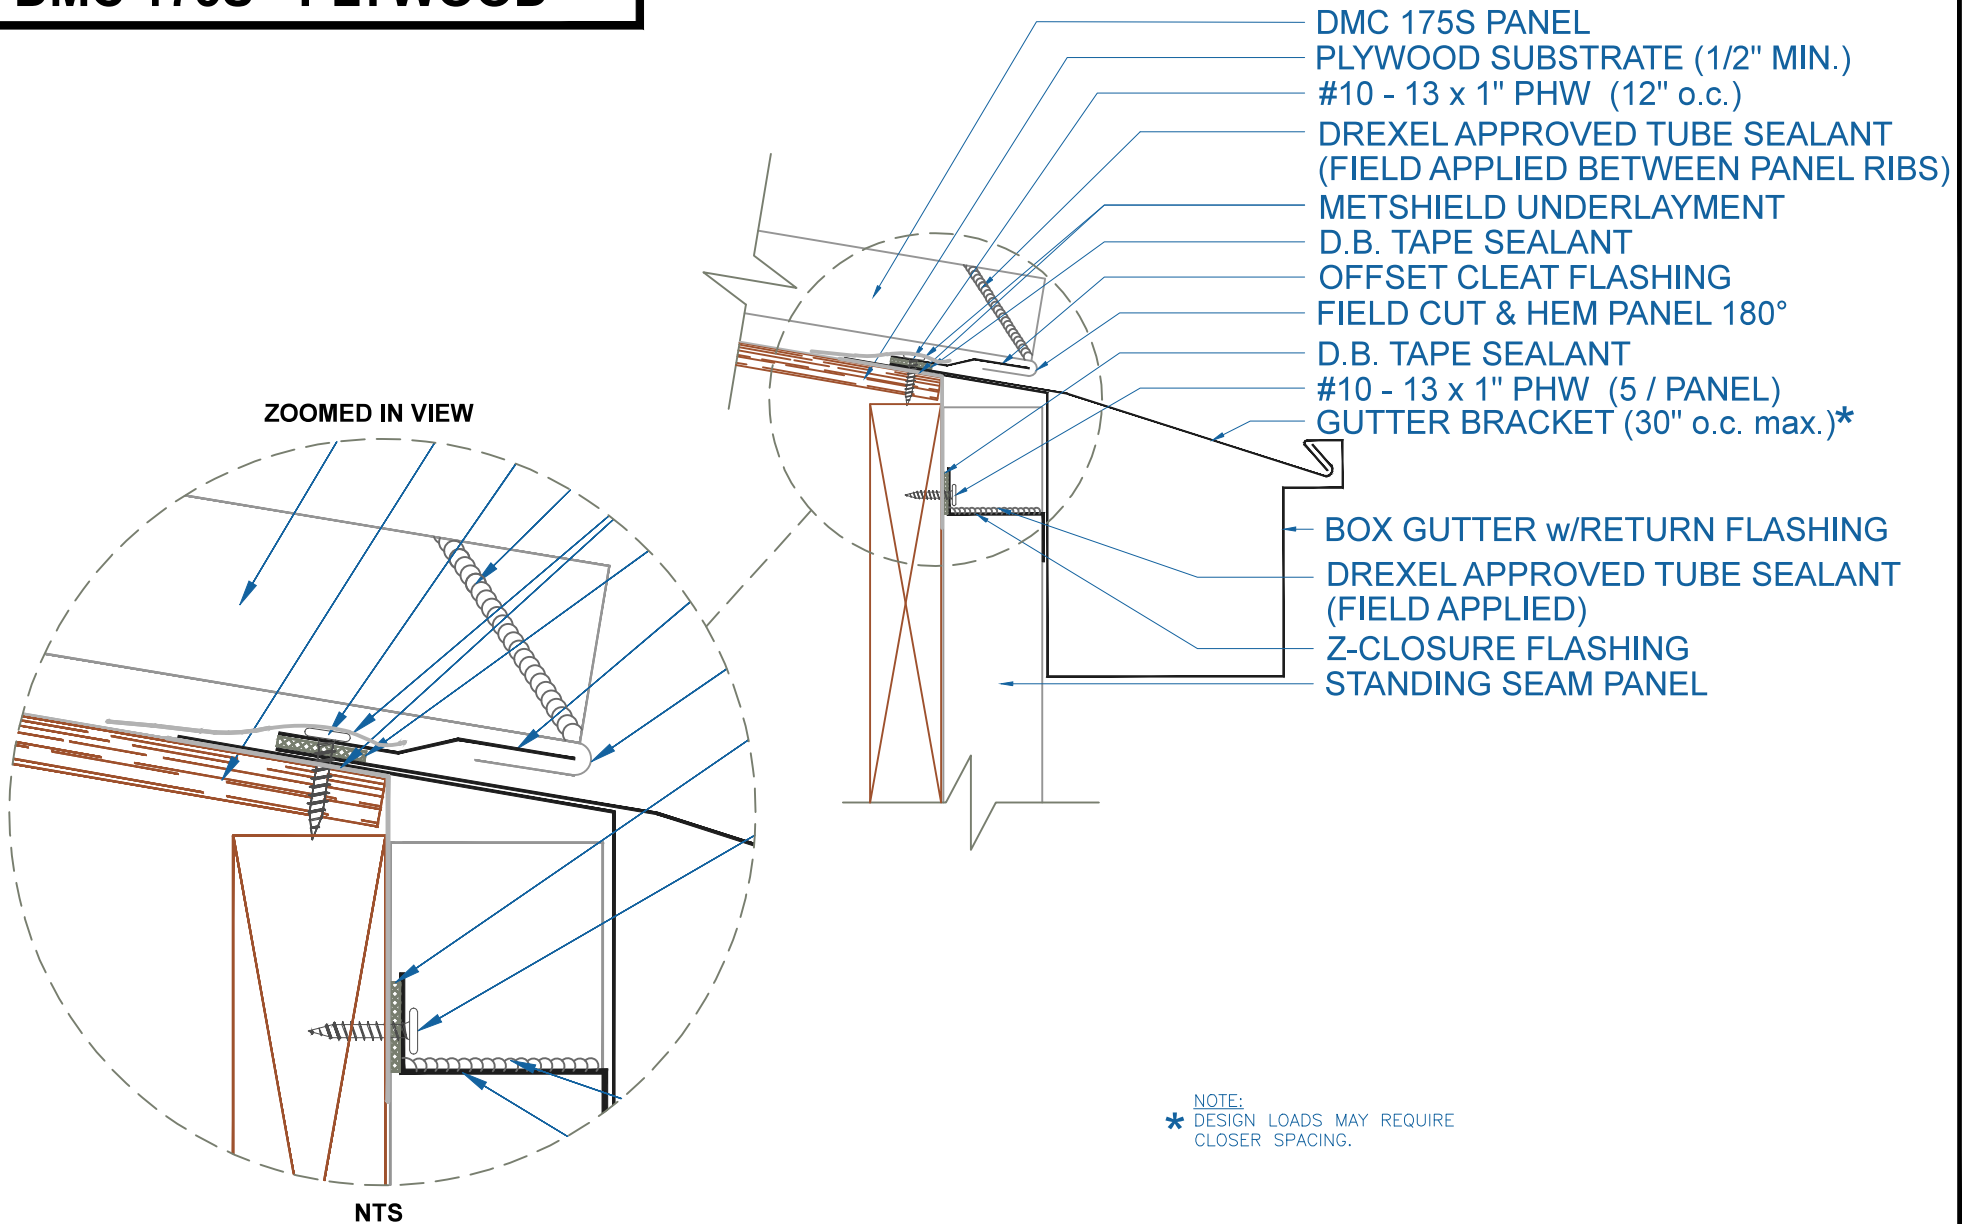

# DMC 175S - PLYWOOD

## BOX GUTTER w/RETURN w/STANDING SEAM PANEL

SCALE: 3" = 1'-0"

EFFECTIVE DATE: 12-11-12  
SUBJECT TO CHANGE WITHOUT NOTICE