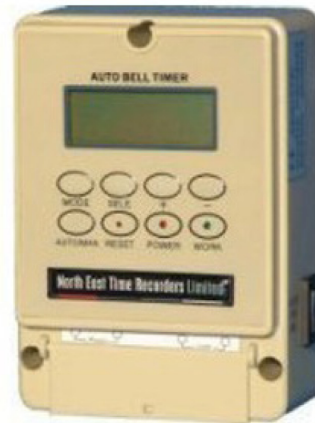

Break Time Sounder Systems

! IMPORTANT !

Please remember that the Break Timer Systems will not work without a connected sounder.

TIMERS

We offer two break timers, the ESU / Randall 841 (Electronic Signal Unit) and the Auto Bell Timer (shown labelled below). these can be found on the website in the Break Time Systems category. Both timers can be programmed with up to 200 ring times per week.

ESU / Randall 841
(Electronic Signal Unit)

Auto Bell Timer

SOUNDERS

We offer a selection of sounders to suit your needs, these can be found on the website in the Break Time Systems category. With features such as; volume control and user definable tones.

High Output Siren
(IP65 Rated)

Minimite Siren

230v Electronic Bell /
230v Weatherproof Bell

Electronic
Sounder

North East Time Recorders Ltd.
Factory Road, Blaydon, Tyne & Wear, NE21 5RY
(t) 0191 414 4241 (e) sales@netr.co.uk