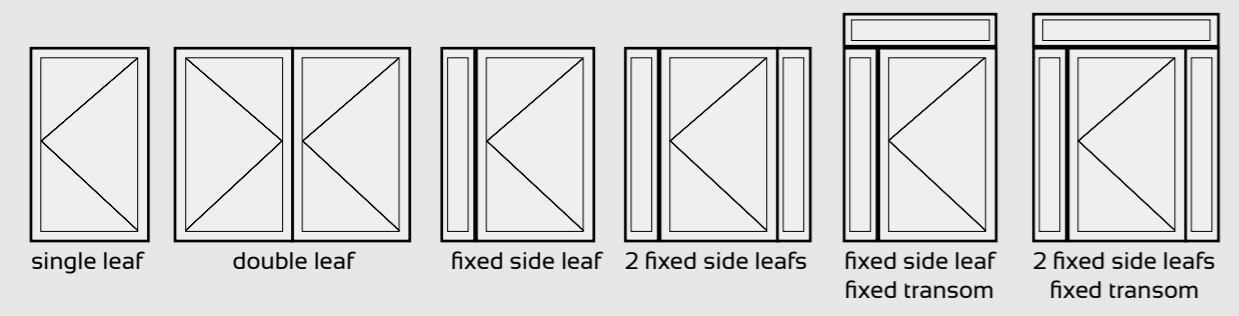

SECURITY

Security is achieved through the combination of our automatic five point lock, security cylinder and three extruded aluminium hinges.

HINGES

HANDLES

SECURITY CYLINDERS

LOCKS

CONCEALED HINGES

The Haus Tür comes with the option of concealed hinges

Our Haus Tür door combines thermal glass technology, allowing maximum light, with a thermally insulated core for substantially reduced heat loss.

DOOR OPTIONS

| single leaf | maximum | double leaf | maximum | fixed sash | group 1 | fixed sash | group 2 (max) |
|-------------|---------|-------------|---------|------------|---------|------------|---------------|
| height | 2300mm | height | 2300mm | height | 2300mm | height | 2300mm |
| width | 1300mm | width | 2200mm | width | 600mm | width | 1200mm |