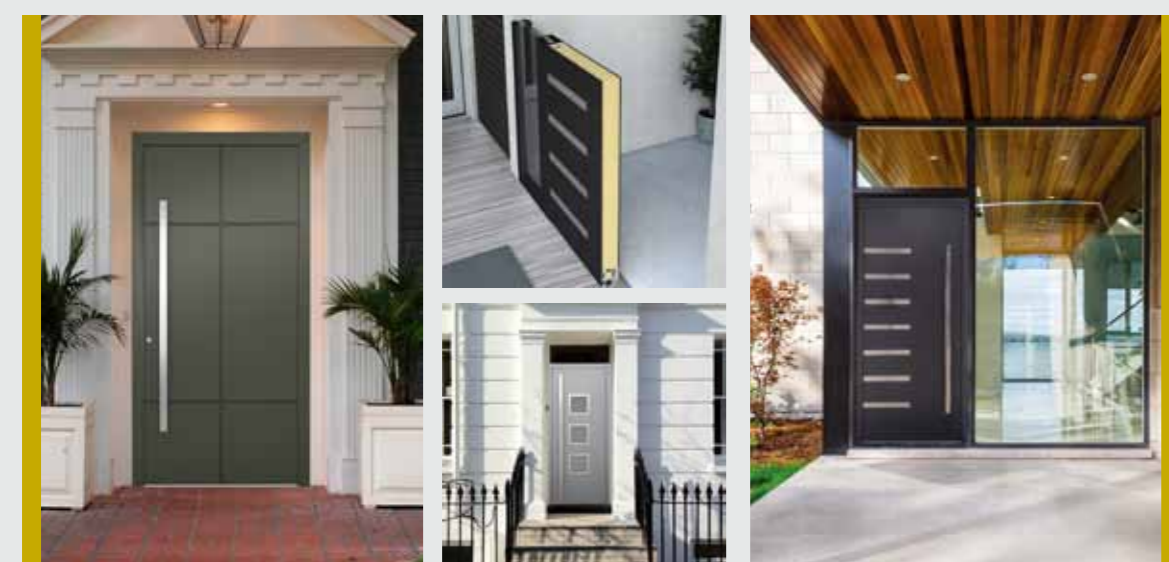

FOR RESIDENTIAL AND COMMERCIAL APPLICATIONS

Made by hand, not by machine.

To make a dramatic design statement, nothing makes more of an impact than a Dutemänn Haus Tür. It affords design options that are anything but standard. Our state-of-the-art door system is carefully put together by hand and comes with the added benefits of durability, maintenance-free, energy efficient and is available in a wide choice of powder coat finishes.

The Dutemänn Haus Tür is really something special. It has a face thickness of 3mm with grooves cut into the face for a crisp finish. Glazed options include satin glass. Side and top lights are available beaded to suit double or triple glazing. Most suited to residential properties, the Dutemänn Haus Tür can also be used for commercial applications.