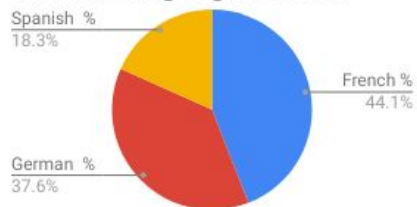

Parent Survey Highlights

2018-19

EUROPA
SCHOOL UK

Who filled in the survey

Respondents - 422

Gender student respondents

Primary/Secondary parents

Stream Language student

Whole school as reference - 862 students

Gender student school

Primary/Secondary School

Stream Language school

What did our parents say

agree that the standard of teaching and learning is very good.

agree that the level of care of their children is very good.