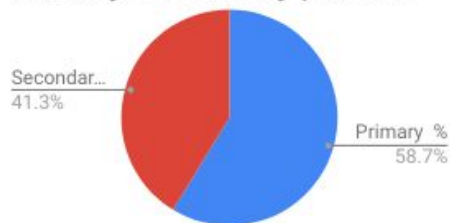

Parent Survey Highlights

2018-19

EUROPA
SCHOOL UK

Who filled in the survey

Respondents - 422

Gender student respondents

Primary/Secondary parents

Stream Language student

Whole school as reference - 862 students

Gender student school

Primary/Secondary School

Stream Language school

What did our parents say

agree that the standard of teaching and learning is very good.

agree that the level of care of their children is very good.