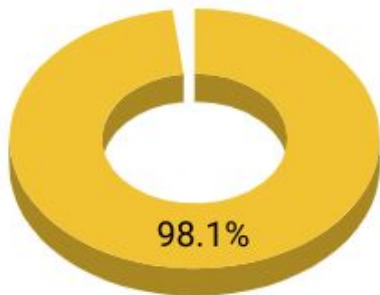

agree that their children enjoy learning in two languages.