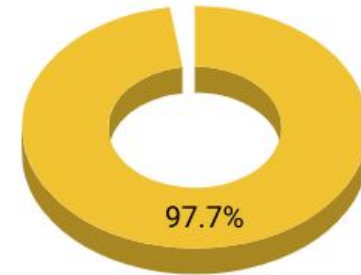

Parent Survey Highlights

2018-19

EUROPA
SCHOOL UK

Who filled in the survey

Respondents - 422

Gender student respondents

Primary/Secondary parents

Stream Language student

Whole school as reference - 862 students

Gender student school

Primary/Secondary School

Stream Language school

What did our parents say

agree that the standard of teaching and learning is very good.

agree that the level of care of their children is very good.