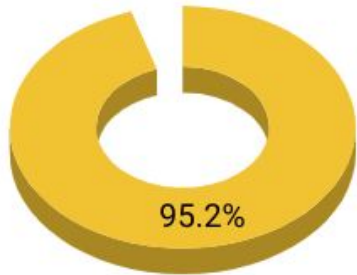

Parent Survey Highlights

2018-19

EUROPA
SCHOOL UK

Who filled in the survey

Respondents - 422

Gender student respondents

Primary/Secondary parents

Stream Language student

Whole school as reference - 862 students

Gender student school

Primary/Secondary School

Stream Language school

What did our parents say

agree that the standard of teaching and learning is very good.

agree that the level of care of their children is very good.