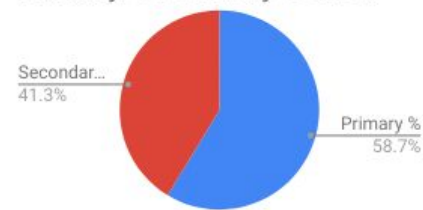

Parent Survey Highlights

2018-19

EUROPA
SCHOOL UK

Who filled in the survey

Respondents - 422

Gender student respondents

Primary/Secondary parents

Stream Language student

Whole school as reference - 862 students

Gender student school

Primary/Secondary School

Stream Language school

What did our parents say

agree that the standard of teaching and learning is very good.

agree that the level of care of their children is very good.