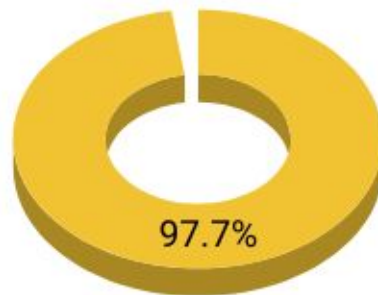

would recommend the Europa School to another family.