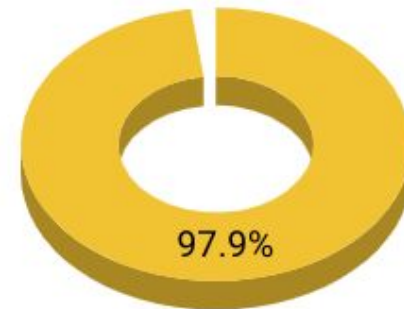

agree that their children enjoy school.