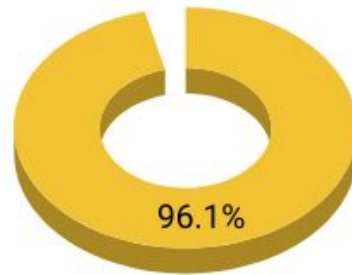

Parent Survey Highlights

2018-19

EUROPA
SCHOOL UK

Who filled in the survey

Respondents - 422

Gender student respondents

Primary/Secondary parents

Stream Language student

Whole school as reference - 862 students

Gender student school

Primary/Secondary School

Stream Language school

What did our parents say

agree that the standard of teaching and learning is very good.

agree that the level of care of their children is very good.