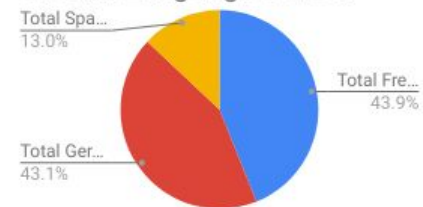

Whole school as reference - 862 students

Gender student school

Primary/Secondary School

Stream Language school

What did our parents say

agree that the standard of teaching and learning is very good.

agree that the level of care of their children is very good.