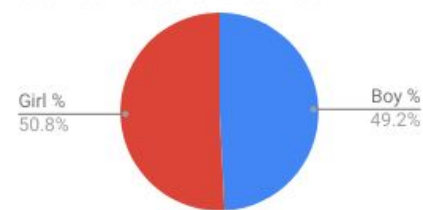

Parent Survey Highlights

2018-19

EUROPA
SCHOOL UK

Who filled in the survey

Respondents - 422

Gender student respondents

Primary/Secondary parents

Stream Language student

Whole school as reference - 862 students

Gender student school

Primary/Secondary School

Stream Language school

What did our parents say

agree that the standard of teaching and learning is very good.

agree that the level of care of their children is very good.