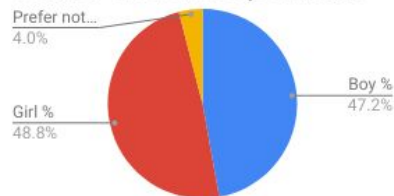

Parent Survey Highlights

2018-19

EUROPA
SCHOOL UK

Who filled in the survey

Respondents - 422

Gender student respondents

Primary/Secondary parents

Stream Language student

Whole school as reference - 862 students

Gender student school

Primary/Secondary School

Stream Language school

What did our parents say

agree that the standard of teaching and learning is very good.

agree that the level of care of their children is very good.