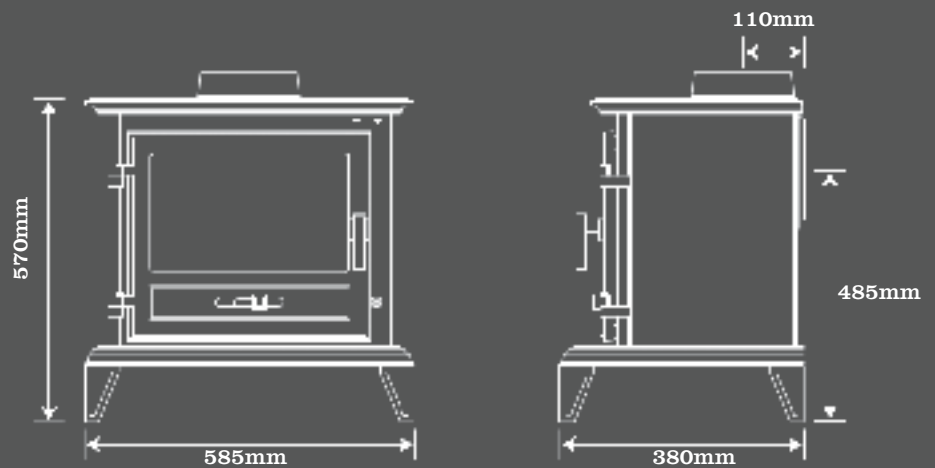

- » Classic style with clean lines and angular features
- » **DEFRA approved for burning wood or anthracite in a smoke control area**
- » Cast Iron Construction for durability and maximum heat
- » Airwash system for cleaner glass
- » Large glass picture window
- » Ideal for small to mid size rooms and fireplaces

Model	Sirius 545 Classic Cleanburn
Fuel	Multi Fuel
Output	Up to 7.9kW
Efficiency	78%
Flue Exit	Top or Rear Exit
Flue Size	150mm
Colour	Graphite