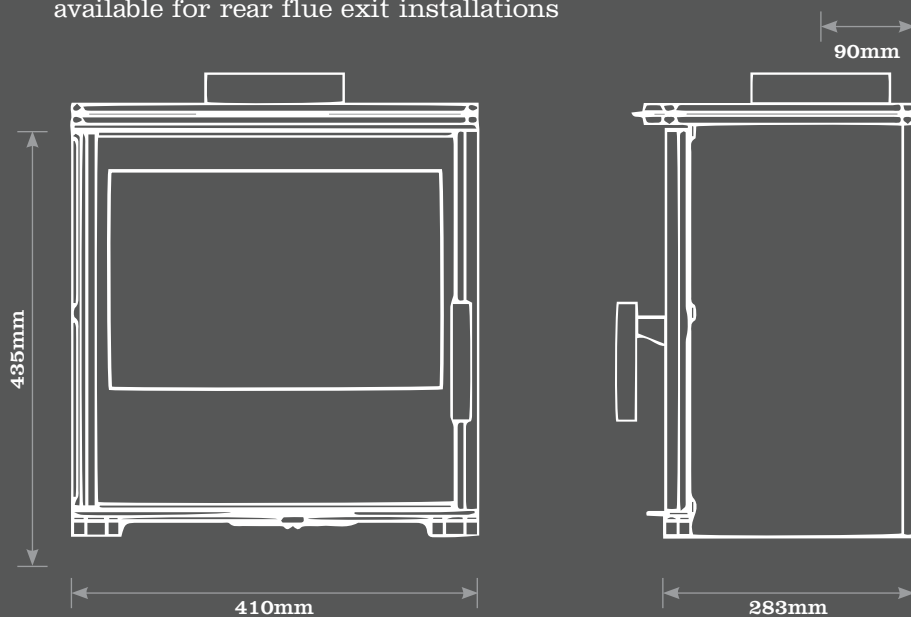

Pyroplinth H 330mm x W 590mm x D 490mm

Sirius Qube shown in Portuguese Limestone Hole In Wall Chamber