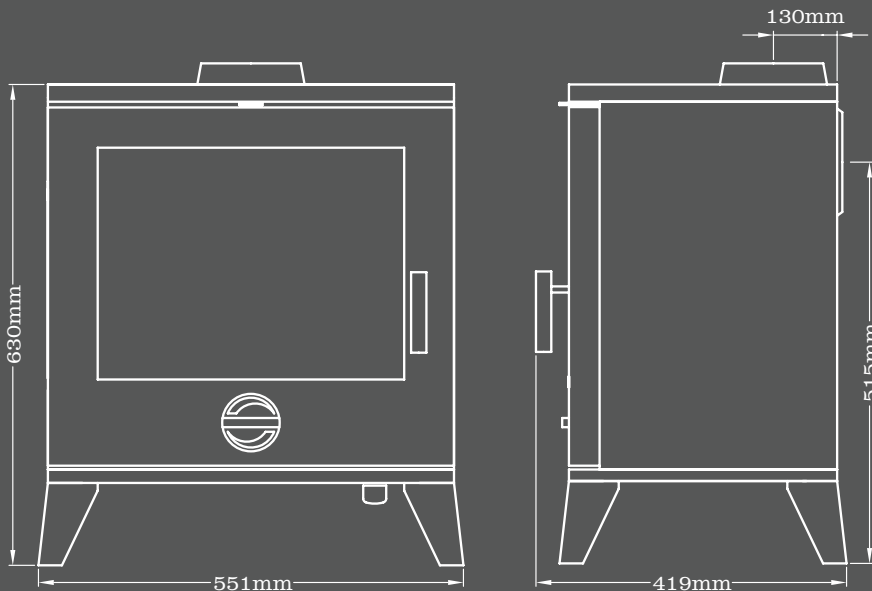

- » Contemporary styling and sleek design features
- » **DEFRA approved for burning wood in a smoke control areas. Up to 3 times cleaner burn than current standards require***
- » Quality Solid 5mm Cast Iron Construction for durability and heat retention
- » New door lock mechanism. Ensures airtight seal
- » Airwash system for cleaner glass
- » Extra large picture window
- » Suitable for 12mm light duty hearths

Model	Sirius 790 Scene MF Sirius 790 Scene WD
Fuel	Wood Only (WD) Multifuel (MF)
Output	Up to 8.8kW
Efficiency	Up to 83%
Flue Exit	Top or Rear Exit
Flue Size	150mm
Colour	Graphite

* Correct at time of going to print