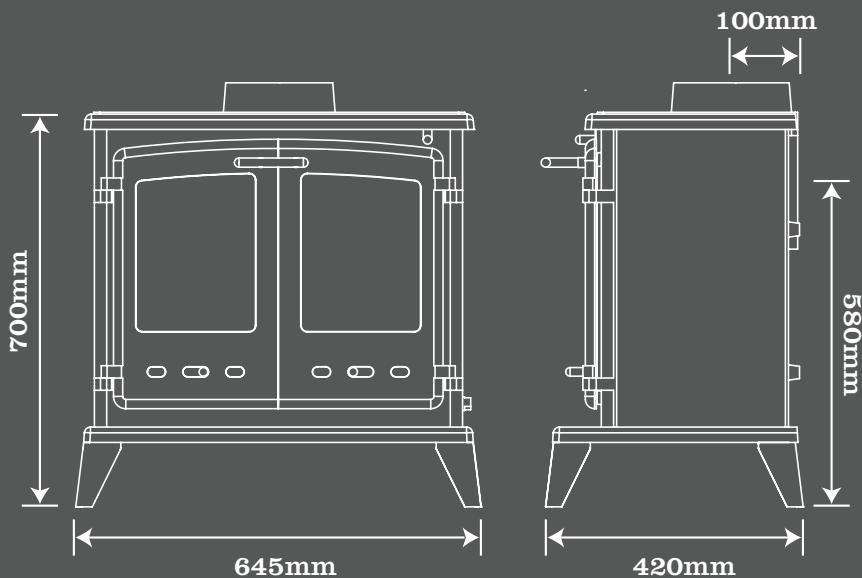

Sirius 645 Original Multi Fuel

- » Original versatile look created by soft lines and curves
- » Cast Iron Construction for durability and maximum heat
- » Excellent heat retention even when fire has diminished
- » Large glass picture window
- » Airwash system for cleaner glass
- » Top or rear flue exit
- » Ideal for larger rooms and fireplaces

Model	Sirius 645 Multi Fuel
Fuel	Multi Fuel
Output	Up to 13kW
Efficiency	76%
Flue Exit	Top or Rear Exit
Flue Size	150mm
Colour	Graphite