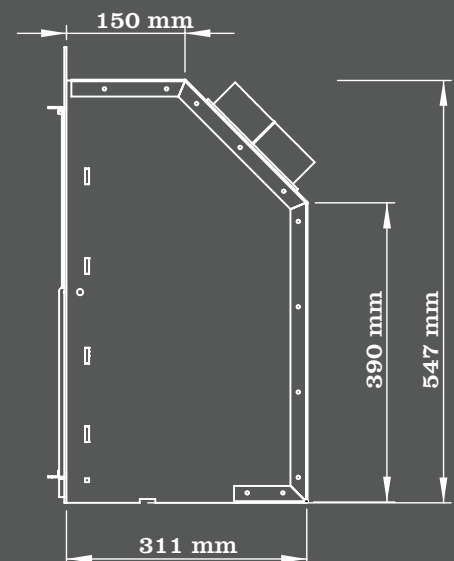

Bevelled/Quadrant 3 Sided Trim 592 (H) x 492 (W) x 20 (D)