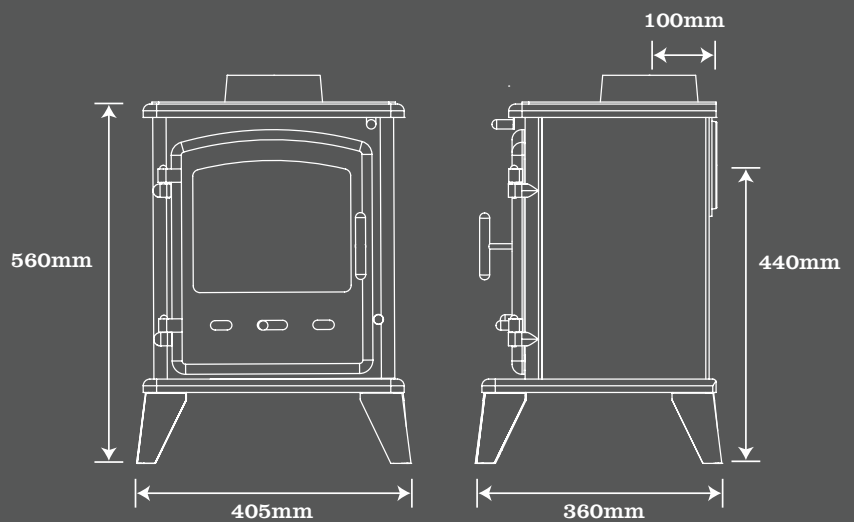

- » Original versatile look created by soft lines and curves
- » **DEFRA approved for burning wood or anthracite in a smoke control area**
- » Cast Iron Construction for durability and maximum heat
- » Ventilation not required (see page 1)
- » Airwash system for cleaner glass
- » Large glass picture window
- » Ideal for smaller rooms and fireplaces
- » Available as standard multi fuel or cleanburn

Model	Sirius 405 Original Multi Fuel or Cleanburn
Fuel	Multi Fuel
Output	Up to 4.9kW
Efficiency	79%
Flue Exit	Top or Rear Exit
Flue Size	125mm
Colour	Graphite