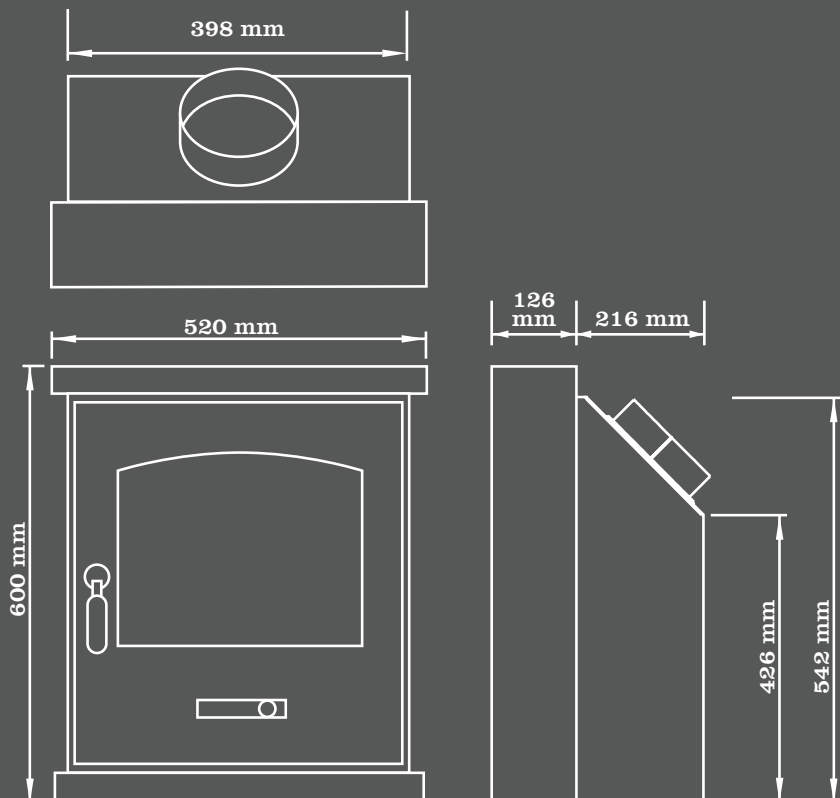

Model	Sirius Sierra Inset
Fuel	Multifuel
Output	Up to 4.9kW
Efficiency	82%
Flue Exit	Angled
Flue Size	125mm
Colour	Graphite

- » Traditional styling and sleek design features
- » **DEFRA approved for burning wood in a smoke control area**
- » Cast Iron construction for durability and heat retention
- » Ventilation not required (see page 1)
- » Airwash system for cleaner glass
- » Extra large picture window
- » Compact size to suit UK chimneys