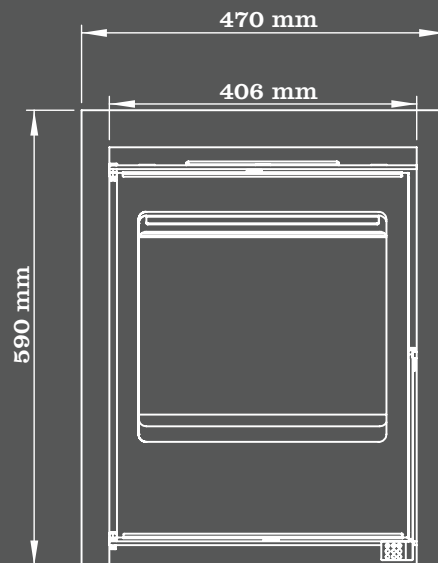

Bevelled/Quadrant 3 Sided Trim 592 (H) x 492 (W) x 20 (D)