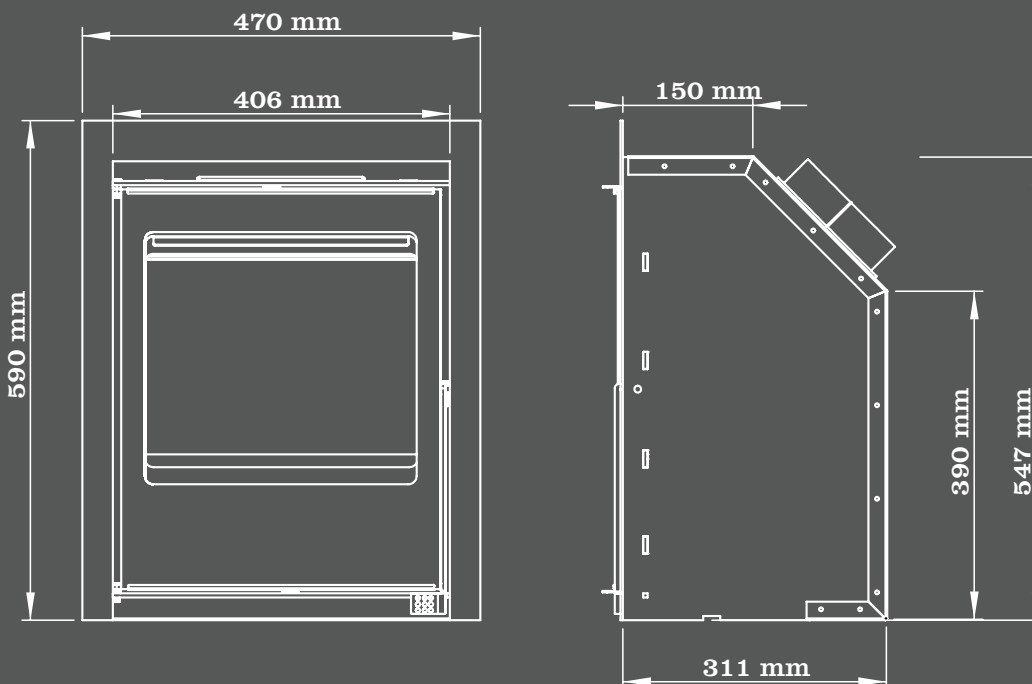

Bevelled/Quadrant 3 Sided Trim 592 (H) x 492 (W) x 20 (D)

4 Sided Trim 632 (H) x 494 (W) x 20 (D)

450 Contemporary Inset Stove with Bevelled Four Sided Trim & Black Granite Wall Frame