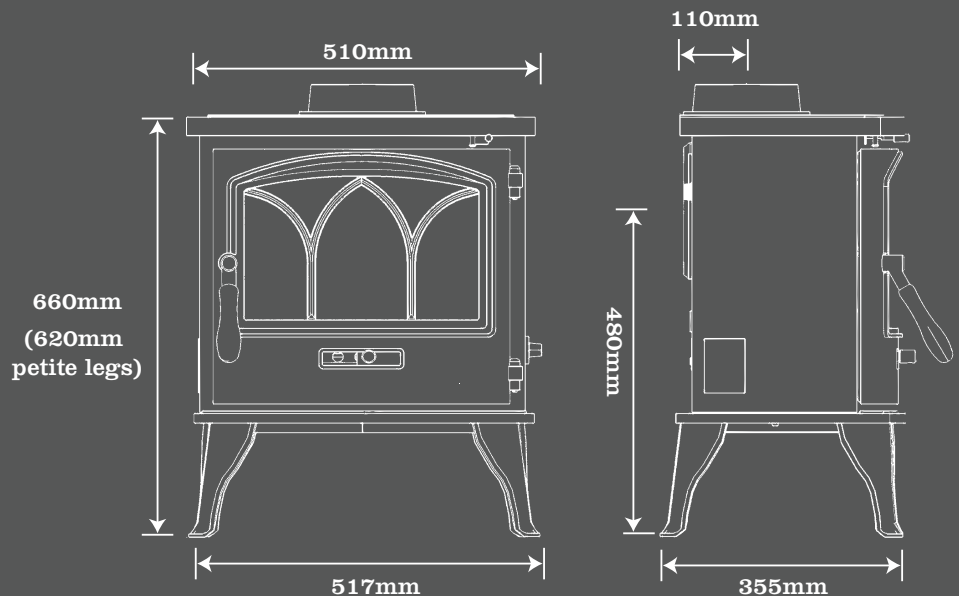

Model	Sirius Traditional
Fuel	Multi Fuel
Output	Up to 5kW
Efficiency	74%
Flue Exit	Top or Rear Exit
Flue Size	125mm
Colour	Graphite

- » Traditional characteristics for a time honoured look
- » **DEFRA approved for burning wood in a smoke control area**
- » Cast Iron Construction for durability and maximum heat
- » Large glass picture window
- » Airwash system for cleaner glass
- » Top or rear flue exit
- » Ventilation not required (see page 1)
- » Available with optional Door Lattice kit
- » Ideal for small to mid size rooms and fireplaces
- » Comes with Wooden Natural and Wooden Black handle as standard
- » Petite legs as optional extra
- » Can be used on a 12mm thick hearth (standard legs only)