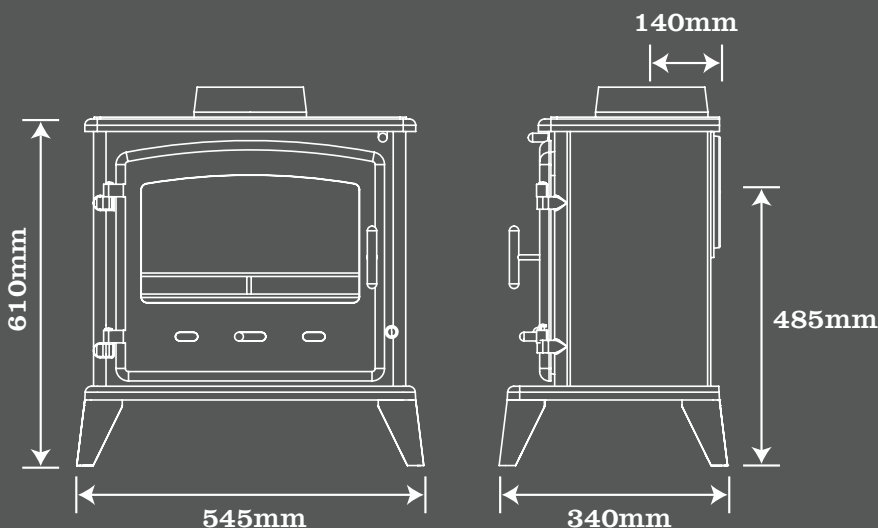

Sirius 545 Original Multi Fuel

Cleanburn Stove

- » Original versatile look created by soft lines and curves
- » **DEFRA approved for burning wood or anthracite in a smoke control area**
- » Cast Iron Construction for durability and maximum heat
- » Large glass picture window
- » Airwash system for cleaner glass
- » Ideal for small to mid size rooms and fireplaces
- » Available as standard multi fuel or cleanburn

Model	Sirius 545 Multi Fuel or Cleanburn
Fuel	Multi Fuel
Output	Up to 8.4kW
Efficiency	79%
Flue Exit	Top or Rear Exit
Flue Size	150mm
Colour	Graphite