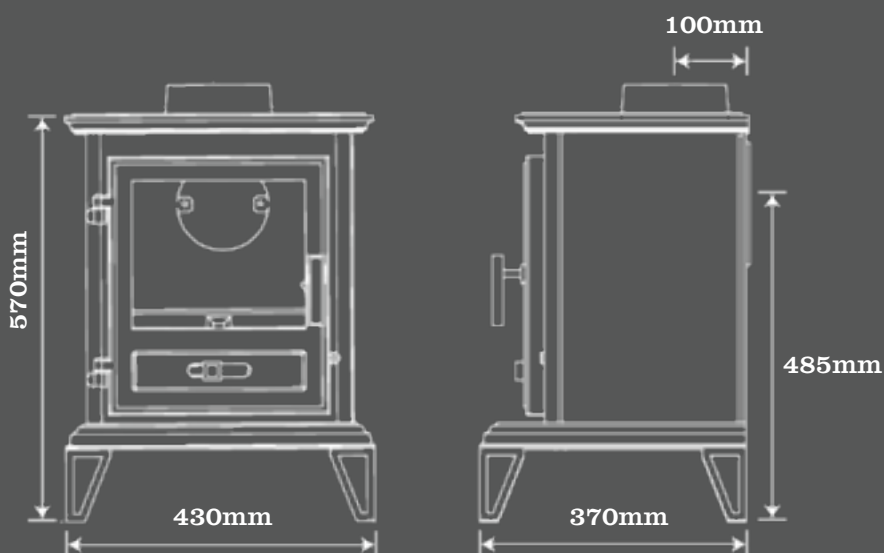

Sirius 405 Classic

Cleanburn Stove

- » Classic style with clean lines and angular features
- » **DEFRA approved for burning wood or anthracite in a smoke control area**
- » Cast Iron Construction for durability and maximum heat
- » Ventilation not required (see page 1)
- » Airwash system for cleaner glass
- » Large glass picture window
- » Ideal for smaller rooms and fireplaces

Model	Sirius 405 Classic Cleanburn
Fuel	Multi Fuel
Output	Up to 4.9kW
Efficiency	78%
Flue Exit	Top or Rear Exit
Flue Size	125mm
Colour	Graphite