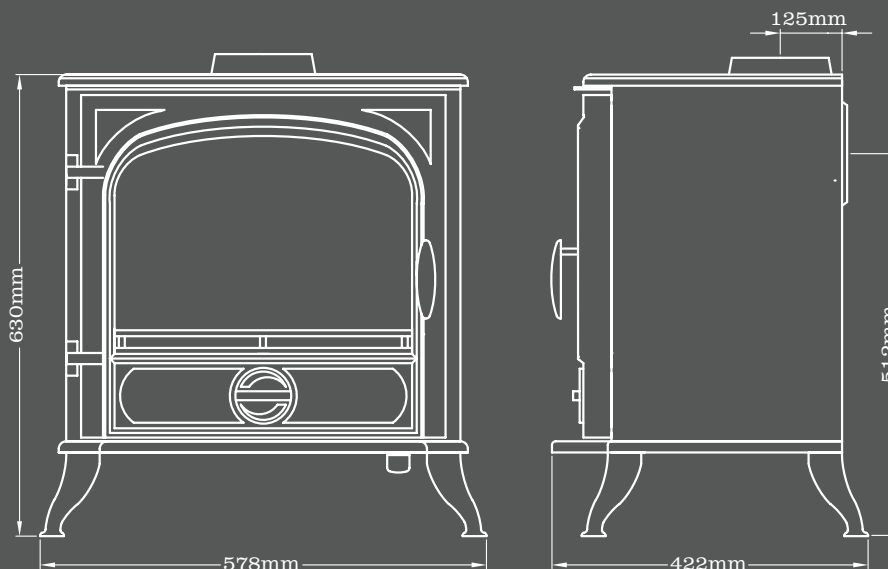

Sirius 790 Sigma

Cleanburn Stove

- » Traditional Cast Iron Stove styling
- » **DEFRA approved for burning wood in a smoke control areas. Up to 3 times cleaner burn than current standards require***
- » Quality Solid 5mm Cast Iron Construction for durability and heat retention
- » New door lock mechanism. Ensures airtight seal
- » Airwash system for cleaner glass
- » Extra large picture window
- » Available with optional Door Lattice kit
- » Suitable for 12mm light duty hearths

Model	Sirius 790 Sigma MF Sirius 790 Sigma WD
Fuel	Wood Only (WD) Multifuel (MF)
Output	Up to 8.8kW
Efficiency	Up to 83%
Flue Exit	Top or Rear Exit
Flue Size	150mm
Colour	Graphite

* Correct at time of going to print