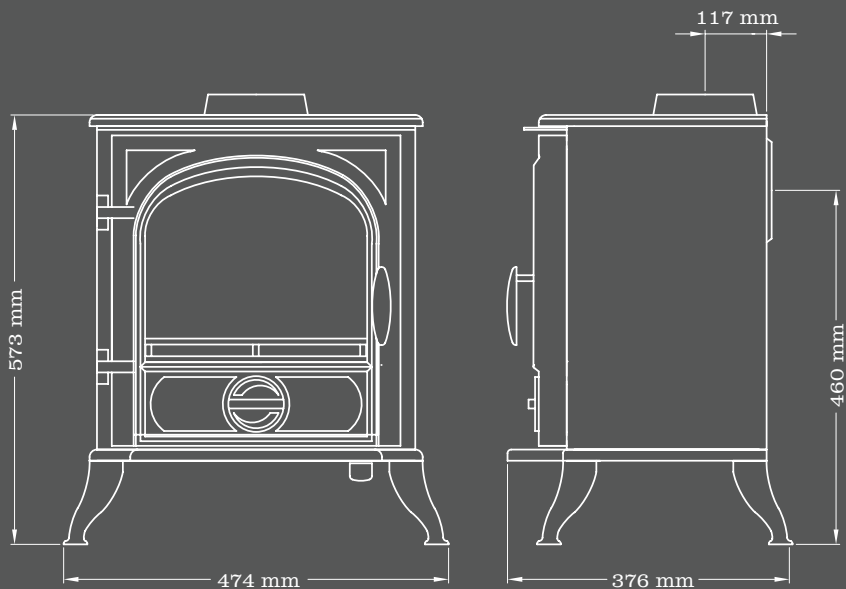

Model	Sirius 490 Sigma MF Sirius 490 Sigma WD
Fuel	Wood Only (WD) Multifuel (MF)
Output	Up to 5kW
Efficiency	Up to 81%
Flue Exit	Top or Rear Exit
Flue Size	125mm
Colour	Graphite

- » Traditional Cast Iron Stove styling
- » **DEFRA approved for burning wood in a smoke control areas. Up to 3 times cleaner burn than current standards require***
- » Quality Solid 5mm Cast Iron Construction for durability and heat retention
- » New door lock mechanism. Ensures airtight seal
- » Ventilation not required (see page 1)
- » Airwash system for cleaner glass
- » Extra large picture window
- » Compact size to suit UK chimneys
- » Available with optional Door Lattice kit
- » Suitable for 12mm light duty hearths

* Correct at time of going to print