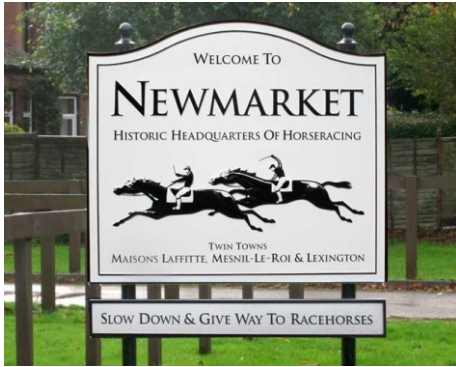

SIGNS OF THE TIMES BOUNDARY SIGNS

'FIRST IMPRESSIONS LAST' ... How does the entrance to your village, town or city impress the traveller as they approach ? Beautiful cast signs depicting some interesting aspect of the place they are about to enter can make the difference. We have been manufacturing "Welcome to" or Boundary signs for nearly 30 years and they are to be found all over the country. See our Google Maps tab to see if there are any near you.

Shapes & Sizes

Cast signs are supplied in almost any size and shape. The domed rectangle is a popular shape with a coat of arms or a local point of interest featured in the dome.

Finish & Appearance

Letters, borders, logos, motifs and complicated coats of arms are all realised in relief. Background colours are spray finished and the relief detail is all hand painted by our talented artists.