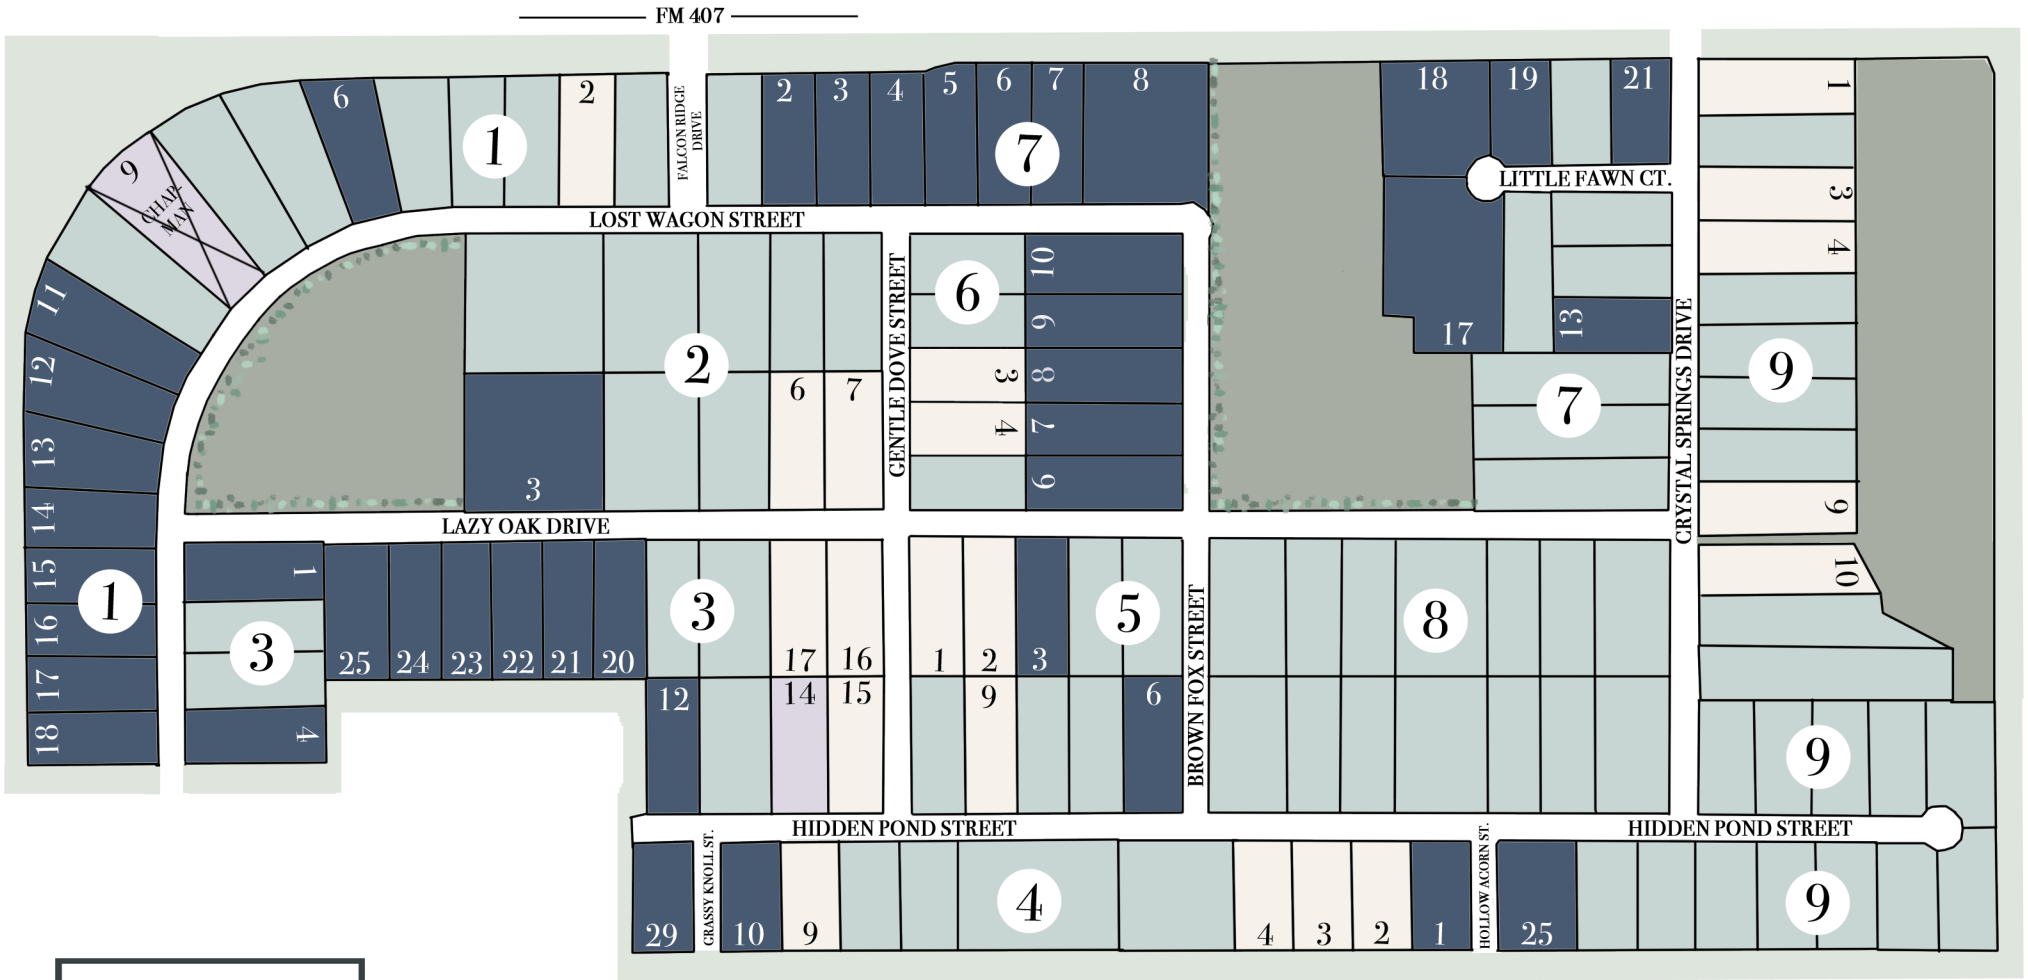

CLARITY HOMES

FALCON RIDGE

— NEW FAIRVIEW, TX —

CONTACT:
 JOLETA WOOD
 817-205-3408
 Joleta@ClarityHomes.com

- AVAILABLE LOTS
- BUILDER LOTS
- DEVELOPER LOTS
- SOLD HOMES
- AVAILABLE MOVE-IN READY HOMES

www.clarityhomes.com