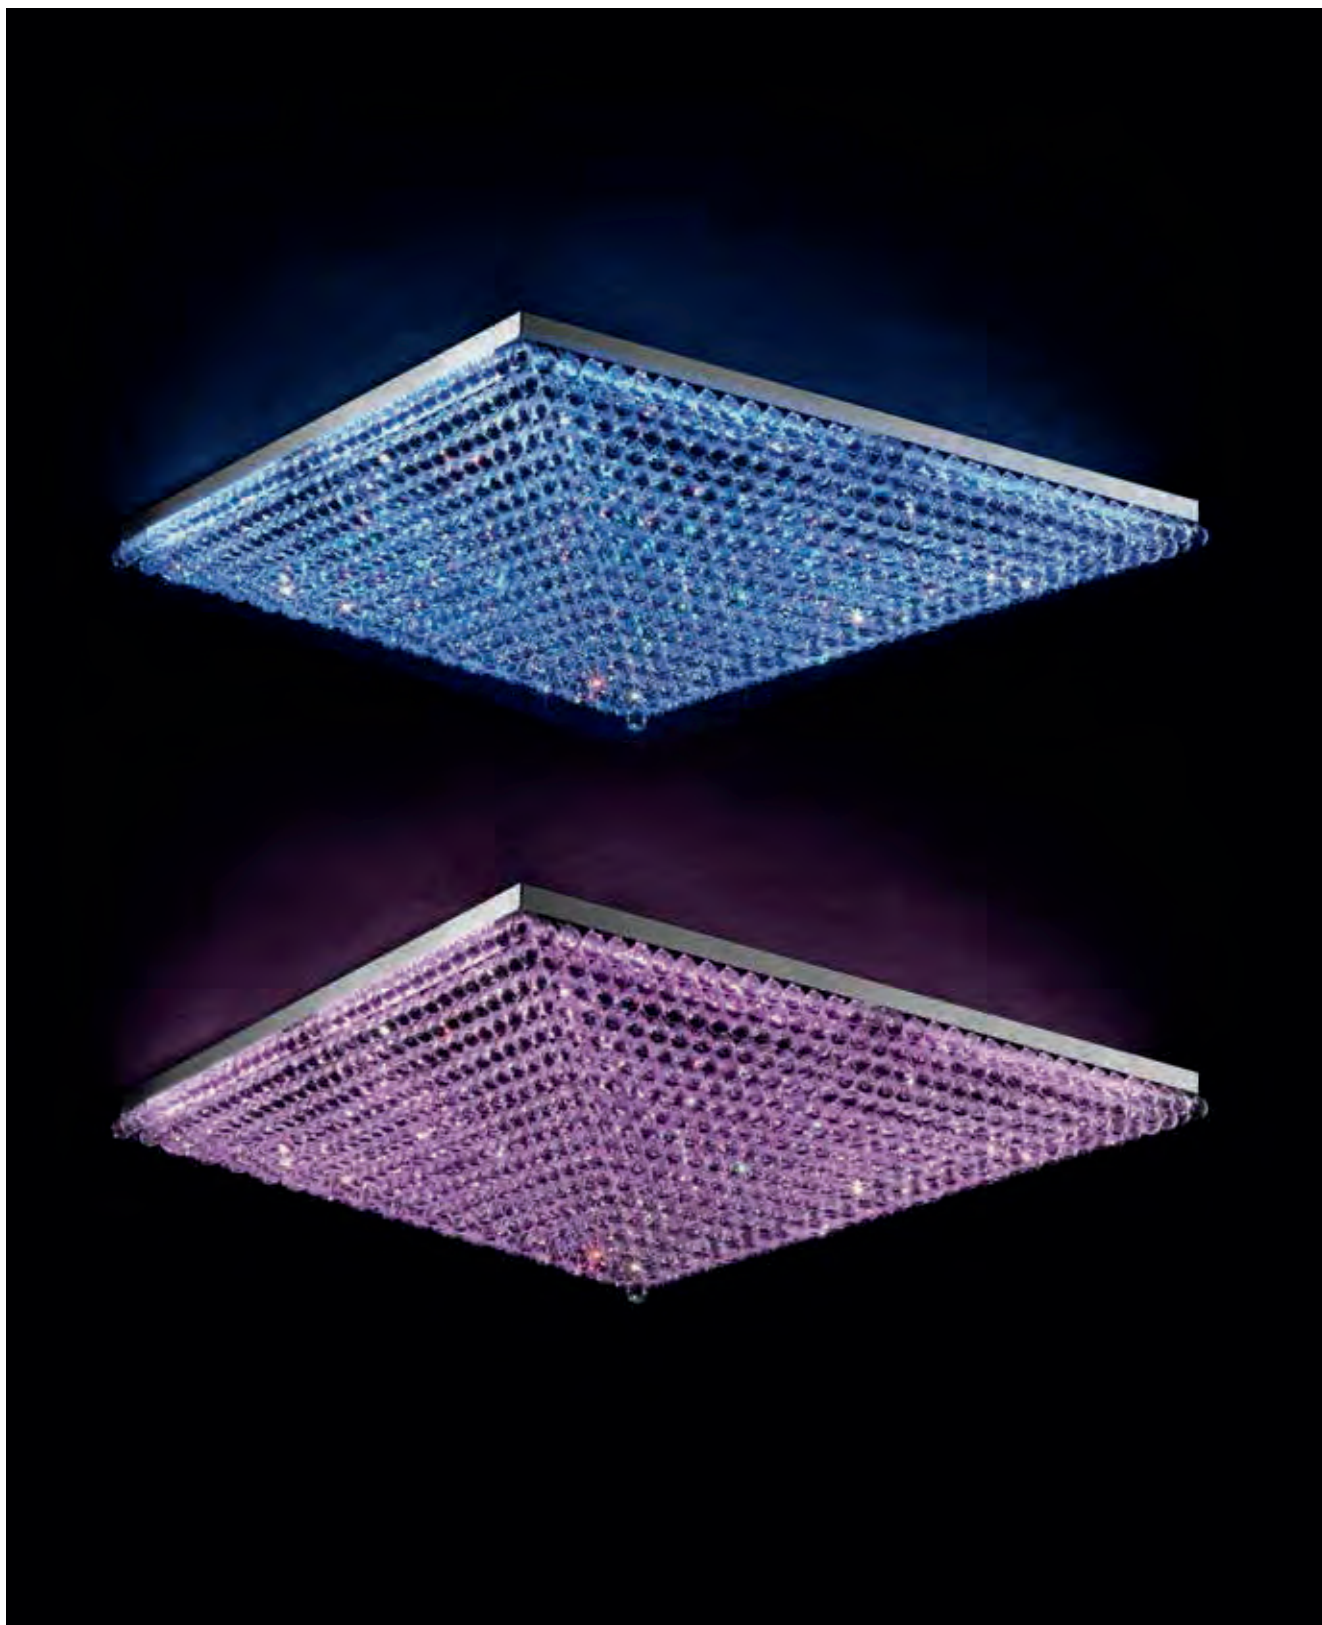

LIGHTSTYLE
www.light-style.co.uk
01702 719555

VE 809/LED RGB

L 160 cm   L 63.00"

H 40 cm   H 15.74"

Sp 160 cm   Sp 63.00"

Kg 180

LED x 145W RGB

Trasformatore incluso, telecomando incluso.
Ballast included, Remote Control included.