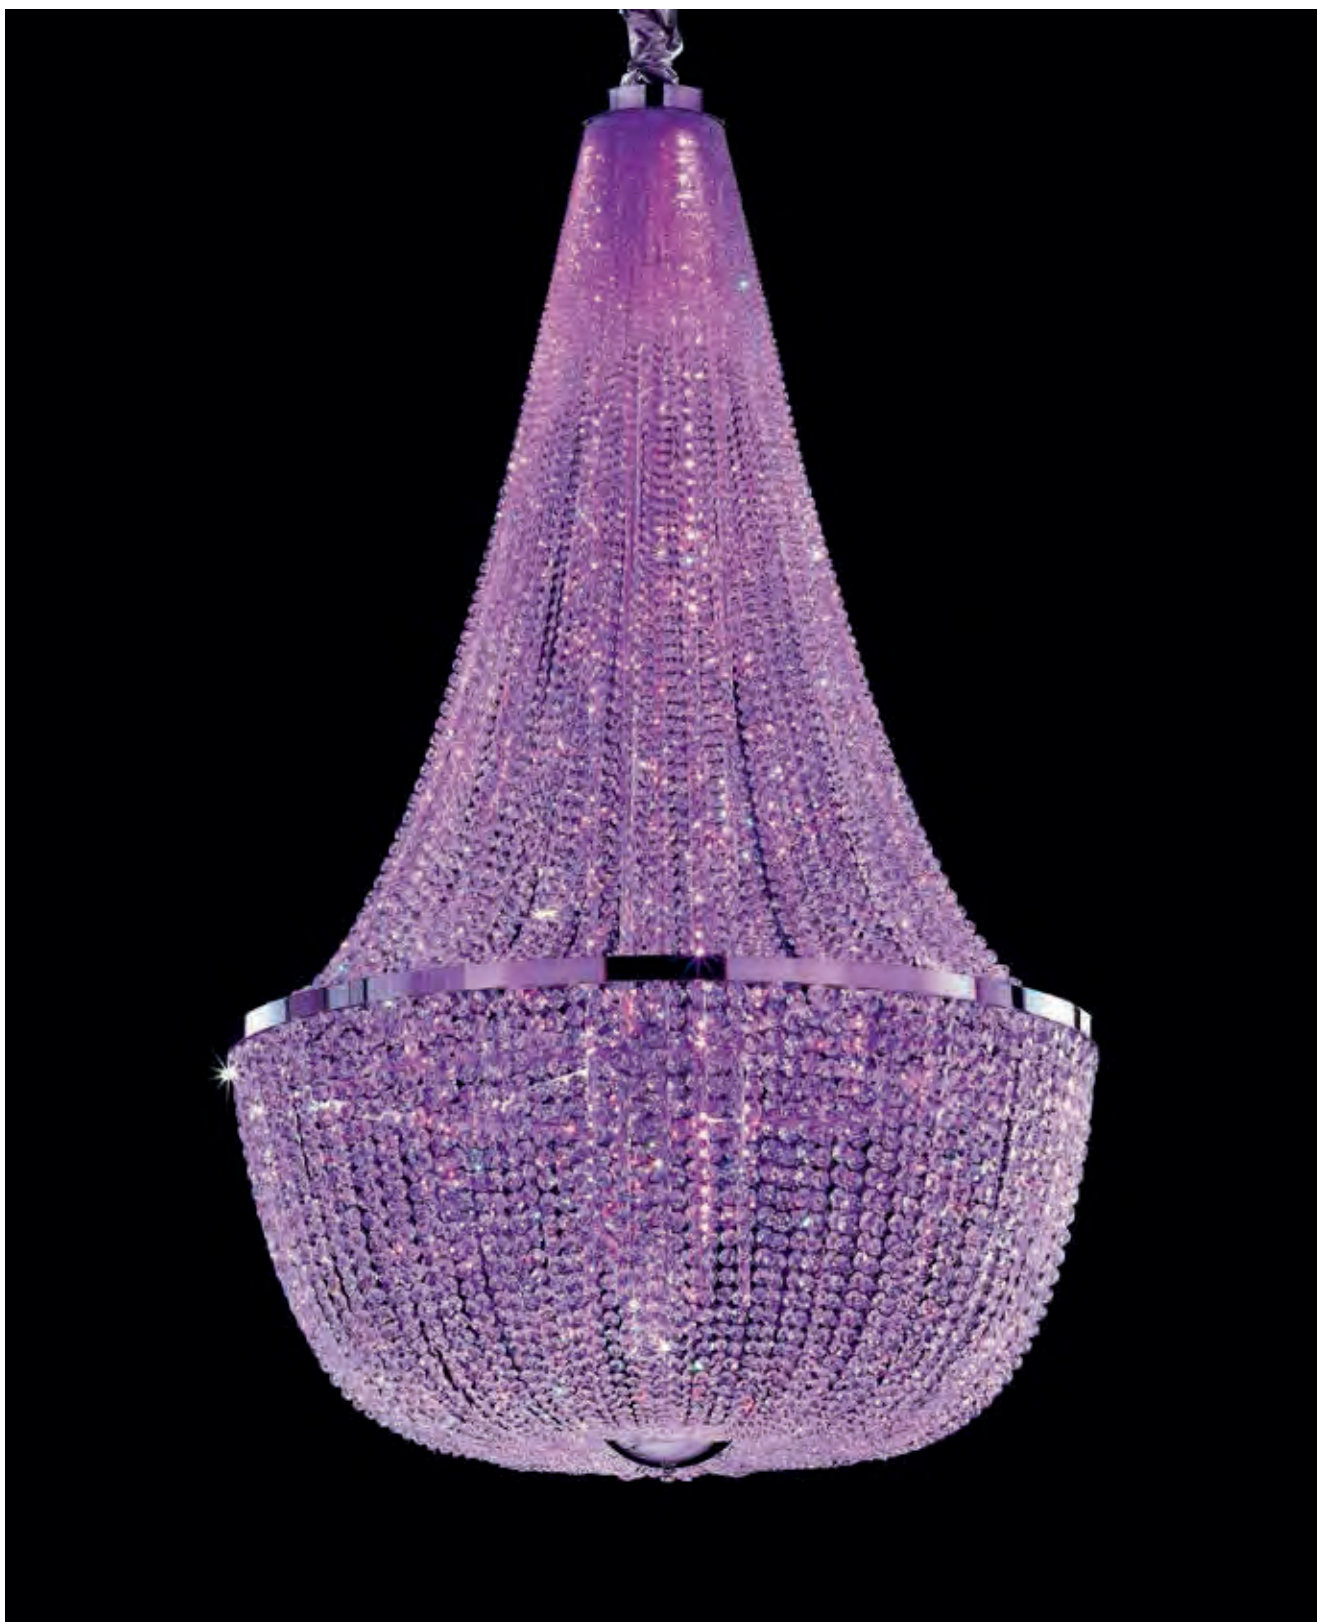

LIGHTSTYLE
www.light-style.co.uk
01702 719555

Disponibile anche/available also

VE 864/RGB 150

Ø 150 cm Ø 59.10"
H 250 cm H 98.50"

Kg 86

LED x 155W RGB

TRASFORMATORE INCLUSO.
TELECOMANDO INCLUSO.
BALLAST INCLUDED.
REMOTE CONTROL INCLUDED.

VE 864/RGB 120

Ø 120 cm Ø 47.25"
H 200 cm H 78.75"

Kg 53

LED x 110W RGB

TRASFORMATORE INCLUSO.
TELECOMANDO INCLUSO.
BALLAST INCLUDED.
REMOTE CONTROL INCLUDED.

VE 864/RGB 90

Ø 90 cm Ø 35.45"
H 150 cm H 59.00"

Kg 37.50

LED x 60W RGB

TRASFORMATORE INCLUSO.
TELECOMANDO INCLUSO.
BALLAST INCLUDED.
REMOTE CONTROL INCLUDED.

VE 864/RGB 60

Ø 60 cm Ø 23.60"
H 110 cm H 43.30"

Kg 23

LED x 35W RGB

TRASFORMATORE INCLUSO.
TELECOMANDO INCLUSO.
BALLAST INCLUDED.
REMOTE CONTROL INCLUDED.