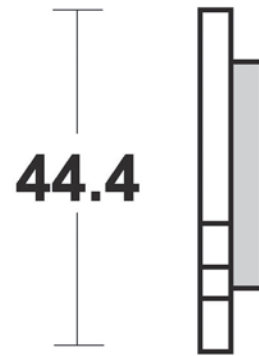

782

CM55

- Sinterizzata stradale ant. uso sportivo
- Front sintered pad

SM1

- Semimetallica polivalente
- Semi-metallic pad

P50

- Sinterizzata stradale ant. uso sportivo
- Front sintered pad

37.4

133.5

8.3

44.4

109.2

8.3

MODELLO MODEL	CC	ANNO YEAR	POSIZIONE POSITION
KAWASAKI			
VN ELIMINATOR	250	1999	FL
ER5	500	2001-2006	FL
ER6F	650	2006-2015	FL
ER6F ABS	650	2006-2016	FL
ER6N	650	2006-2015	FL
ER6N ABS	650	2006-2016	FL
KLR	650	1995-2007	FL
VERSYS	650	2007-2014	FL
VERSYS ABS	650	2007-2014	FL
Z 750	750	2004-2006	FL
Z 750 S	750	2005-2006	FL
ZR7	750	1999-2003	FL
ZR7S	750	2001-2003	FL
VN	800	1999-2006	FL
VN CLASSIC	900	2006-2016	FL
VN CUSTOM	900	2007-2016	FL
KLV	1000	2004-2007	FL
GPZ	1100	1995-1998	FL
ZEPHYR	1100	1996-1998	FL
VN CLASSIC	1500	1996-2007	FR
VN CLASSIC TOURER	1500	1998	FL
VN DRIFTER	1500	1999-2002	FR
VN VULCAN NOMAD	1500	1998-2001	FL
VN CLASSIC	1600	2003-2007	FL
VN CLASSIC TOURER	1600	2005-2006	FL
VN CLASSIC	1700	2009	FL
VN CLASSIC ABS	1700	2010-2014	FL
VN CLASSIC TOURER	1700	2009	FL
VN CLASSIC TOURER ABS	1700	2010-2014	FL

MODELLO MODEL	CC	ANNO YEAR	POSIZIONE POSITION
SUZUKI			
GSF BANDIT	400	1994-1996	FL/FR
GSF BANDIT	600	2000-2004	FL
GSF BANDIT S	600	2000-2004	FL
GSX F	600	1998-2006	FL
DL V-STROM	650	2004-2012	FL
DL V-STROM ABS	650	2007-2019	FL
DL V-STROM XT ABS	650	2015-2019	FL
GLADIUS	650	2009-2014	FL
GLADIUS ABS	650	2009-2014	FL
GSF BANDIT	650	2005-2006	FL
GSF BANDIT ABS	650	2006	FL
GSF BANDIT S	650	2005-2006	FL
SV	650	1999-2010	FL
SV ABS	650	2007-2010	FL
SV ABS	650	2016-2018	FL
SV S	650	1999-2009	FL
SV S ABS	650	2007-2009	FL
SV X ABS	650	2018	FL
GSR	750	2011-2014	FL
GSR ABS	750	2011-2016	FL
GSX	750	1997-2003	FL
GSX F	750	1998-2006	FL
VX	800	1994	FL
DL V-STROM	1000	2002-2010	FL
GSX G	1100	1995	FL
BOULEVARD	1500	2005-2006	FL
C INTRUDER	1500	2005-2009	FL
VL INTRUDER LC	1500	2002-2004	FL