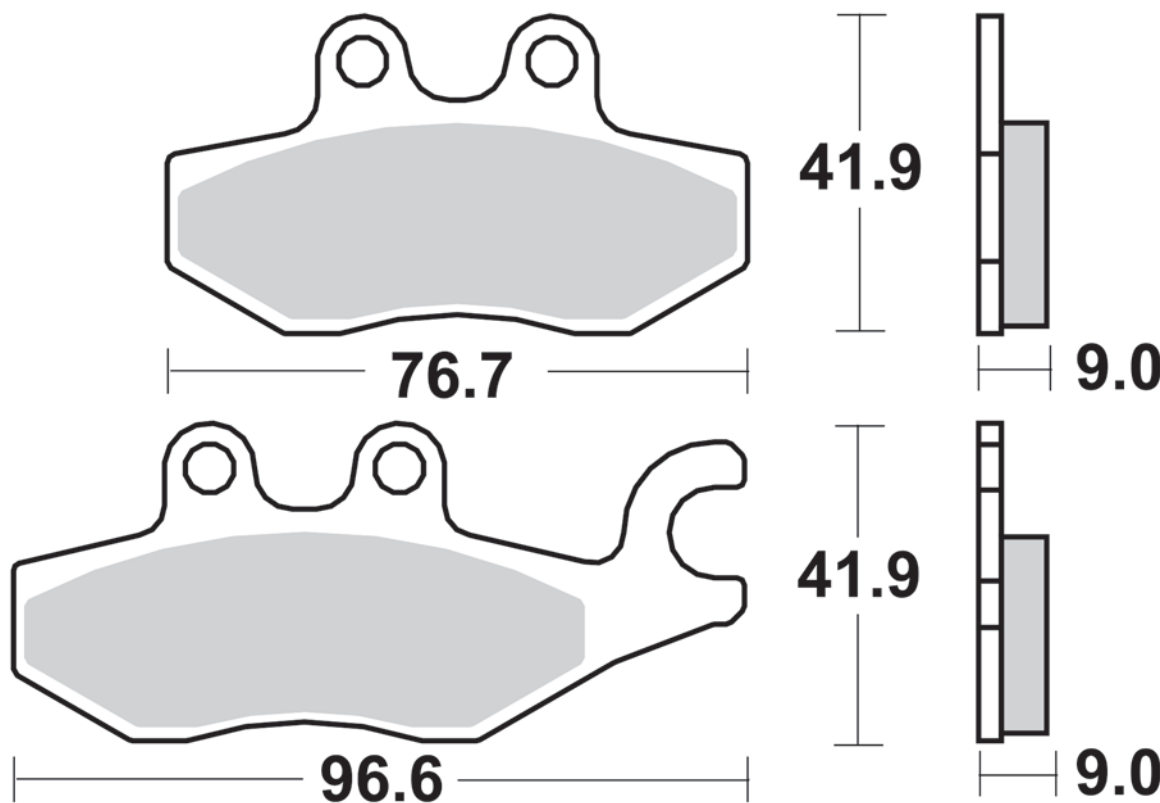

953

1. **SM1**
2. Semimetallica polivalente
   - Semi-metallic pad

MODELLO MODEL	CC	ANNO YEAR	POSIZIONE POSITION
PIAGGIO			
BEVERLY RST 4T	125	2010-2015	R
MP3 IBRIDO	125	2009-2012	R
MP3 IE	125	2008-2011	R
MP3 YOURBAN	125	2011-2012	R
X EVO	125	2007-2016	R
X10	125	2012-2013	FR
X10	125	2012-2013	R
X10 EXECUTIVE	125	2012-2013	FR
X10 EXECUTIVE	125	2012-2013	R
X7	125	2008-2009	R
X9 EVOLUTION (HENGTONG CALIPER)	125	2005-2007	FR
MP3 LT	250	2009	R
MP3 MIC	250	2008-2009	R
X EVO	250	2007-2016	R
X7	250	2008-2009	R
X7	250	2008-2009	R

MODELLO MODEL	CC	ANNO YEAR	POSIZIONE POSITION
X9	250	2005-2006	FR
X9 EVOLUTION	250	2005-2006	FR
BEVERLY	300	2011-2015	R
MP3 IE LT	300	2010-2011	R
MP3 LT	300	2010-2011	R
MP3 LT IBRIDO	300	2010-2013	R
MP3 LT SPORT ABS	300	2014-2018	R
MP3 LT TOURING	300	2011-2012	R
MP3 MIC	300	2010	R
MP3 TOURING	300	2011-2012	R
MP3 YOURBAN IE	300	2011-2018	R
X7 EVO	300	2009-2011	R
X7 EVO	300	2011	R
BEVERLY SPORT TOURING	350	2011-2014	R
X10	350	2012-2013	FR
X10	350	2012-2013	R
X10 EXECUTIVE	350	2012-2013	FR