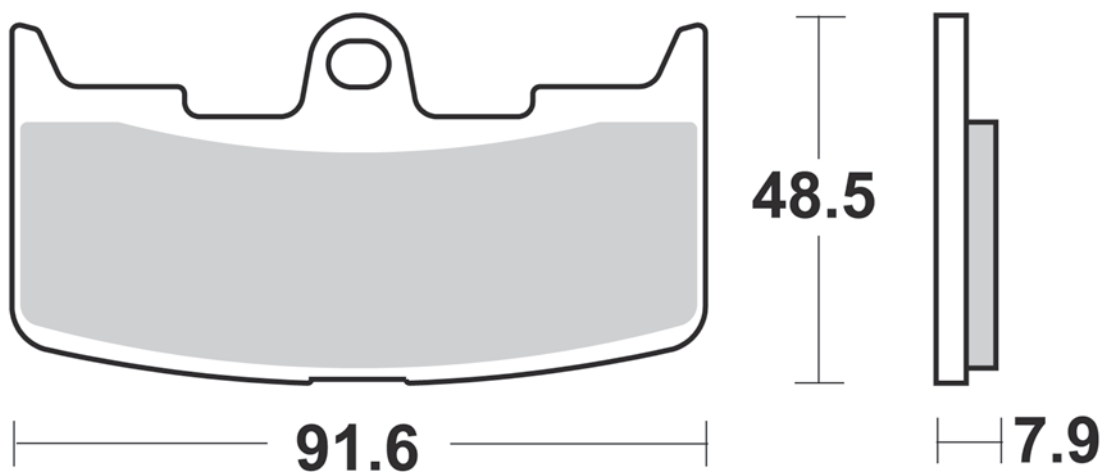

895

CM55

- Sinterizzata stradale ant. uso sportivo
- Front sintered pad

MODELLO MODEL	CC	ANNO YEAR	POSIZIONE POSITION
BUELL			
XB9R FIREBOLT	984	2002-2006	FR
XB9S LIGHTNING	984	2002-2006	FR
XB9SX CityX	984	2005-2009	FR

MODELLO MODEL	CC	ANNO YEAR	POSIZIONE POSITION
XB12R FIREBOLT	1200	2004-2009	FR
XB12S LIGHTNING	1200	2003-2008	FR
XB12SS LIGHTNING LONG	1200	2005-2006	FR
XB12X ULYSSES	1200	2005-2007	FR