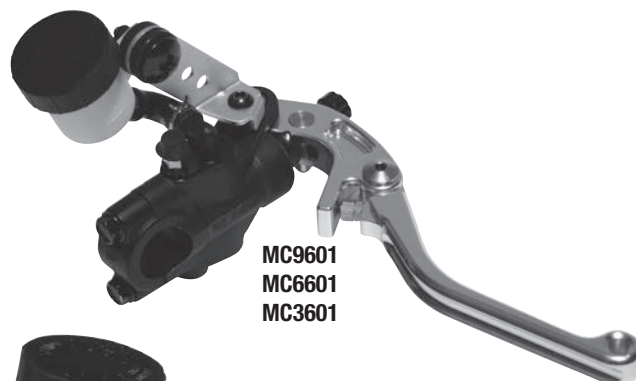

MC9601
MC6601
MC3601MC9603
MC6603

KR0106R

KR0024

RS-C1

The entry level radial clutch master cylinder with full machined lever system.
It comes in 2 different piston diameters: 13-16

SERIES >	RS-C1
DESCRIPTION >	M-CYLINDER CLUTCH CAST
PART NO. >	QC3601 (Ø13); QC6601 (Ø16); QC3603 (Ø13); QC6603 (Ø16)
CHARACTERISTICS >	<ul style="list-style-type: none"> • RADIAL TYPE • SILVER FOLDING LEVER FULLY MACHINED (QC3601-QC6601) • MULTI-ADJUST BLACK CLUTCH LEVER (QC6603-QC3603) • OIL 12CC RESERVOIR INCLUDED • MIRROR CONNECTION INCLUDED
ACCESSORIES >	TX - RX LINES & FITTINGS MULTI-ADJUST LEVER (PART NO.: KR0106L)