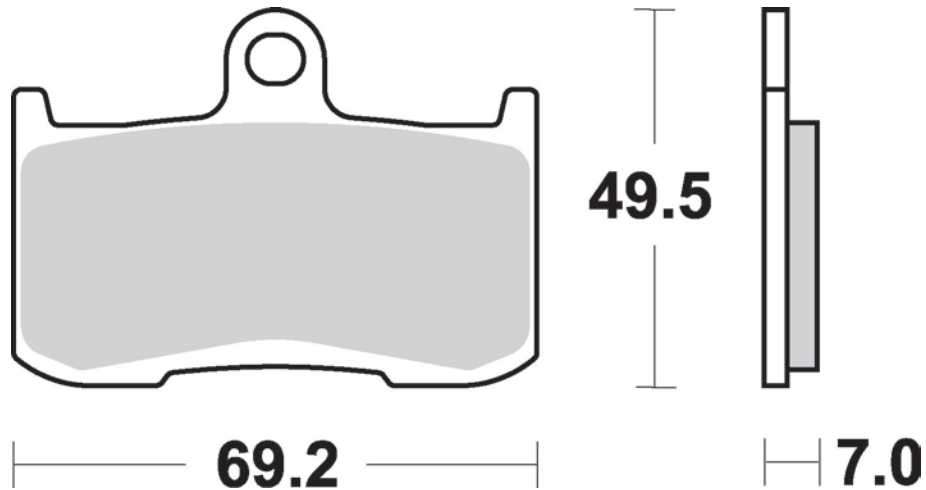

906

CM55

- Sinterizzata stradale ant. uso sportivo
- Front sintered pad

P50

- Sinterizzata stradale ant. uso sportivo
- Front sintered pad

MODELLO MODEL	CC	ANNO YEAR	POSIZIONE POSITION
INDIAN			
CHIEF CLASSIC ABS	1811	2015-2016	FL/FR
CHIEF DARK HORSE ABS	1811	2015-2016	FL/FR
CHIEF VINTAGE ABS	1811	2015-2016	FL/FR
CHIEFTAIN ABS	1811	2015-2016	FL/FR
ROADMASTER ABS	1811	2015-2016	FL/FR
KAWASAKI			
Z 800	800	2013-2015	FL/FR
Z 800 ABS	800	2013-2016	FL/FR
Z 800e ABS	800	2013-2016	FL/FR
Z 900 ABS	900	2017-2019	FL/FR
ZX9R NINJA	900	2002-2003	FL/FR
Z 1000	1000	2003-2006	FL/FR
SUZUKI			
GSX S ABS	750	2017-2018	FL/FR
B-KING	1300	2008-2010	FL/FR

MODELLO MODEL	CC	ANNO YEAR	POSIZIONE POSITION
TRIUMPH			
DAYTONA	675	2006-2008	FL/FR
STREET TRIPLE R	675	2009-2016	FL/FR
SPEED TRIPLE	1050	2005-2007	FL/FR
TIGER	1050	2007-2011	FL/FR
TIGER ABS	1050	2007-2013	FL/FR
TIGER SPORT ABS	1050	2014-2017	FL/FR
VICTORY			
BOARDWALK ABS	1731	2015-2016	FL
CROSS COUNTRY ABS	1731	2015-2016	FL/FR
CROSS COUNTRY TOUR ABS	1731	2015-2016	FL/FR
GUNNER ABS	1731	2015-2016	FL
HAMMER 8-BALL	1731	2015-2016	FL
HAMMER S	1731	2015-2016	FL/FR
HIGH-BALL ABS	1731	2015-2016	FL
JUDGE ABS	1731	2015-2016	FL
MAGNUM ABS	1731	2015-2016	FL/FR
VEGAS	1731	2015-2016	FL