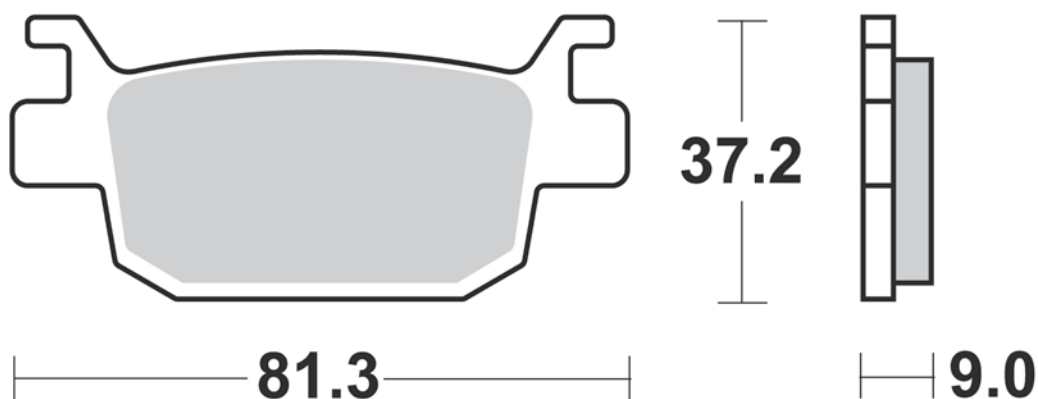

FL > pastiglia anteriore sinistra / front left pad
FR > pastiglia anteriore destra / front right pad
R > pastiglia posteriore / rear pad

Le immagini hanno il solo scopo di presentare i prodotti.
The images used are aimed at presenting the products only.

PASTIGLIE / PADS

908

1. **P30**
2. Sinterizzata scooter
   - Scooter sintered pad
3. **SM1**
4. Semimetallica polivalente
   - Semi-metallic pad

MODELLO MODEL	CC	ANNO YEAR	POSIZIONE POSITION
BENELLI			
BN 302	300	2015-2018	R
LEONCINO	500	2017-2018	R
TRK 502 ABS	500	2018	R
TRK 502 X ABS	500	2018	R
HONDA			
FORZA ABS	125	2015-2018	R
SH i	125	2009-2012	R
SH i ABS	125	2013-2018	R
SH SPORTY	125	2011	R
SILVER WING	125	2007-2011	R

MODELLO MODEL	CC	ANNO YEAR	POSIZIONE POSITION
SILVER WING ABS	125	2007-2011	R
SH i	150	2009-2012	R
SH i ABS	150	2013-2018	R
SH SPORTY	150	2011	R
SILVER WING	150	2007-2009	R
SILVER WING ABS	150	2007-2009	R
FORZA	250	2005-2009	R
FORZA ABS	300	2014-2018	R
SH i	300	2007-2015	R
SH i ABS	300	2007-2018	R
SH i BLAUER HT Limited Edition	300	2014	R