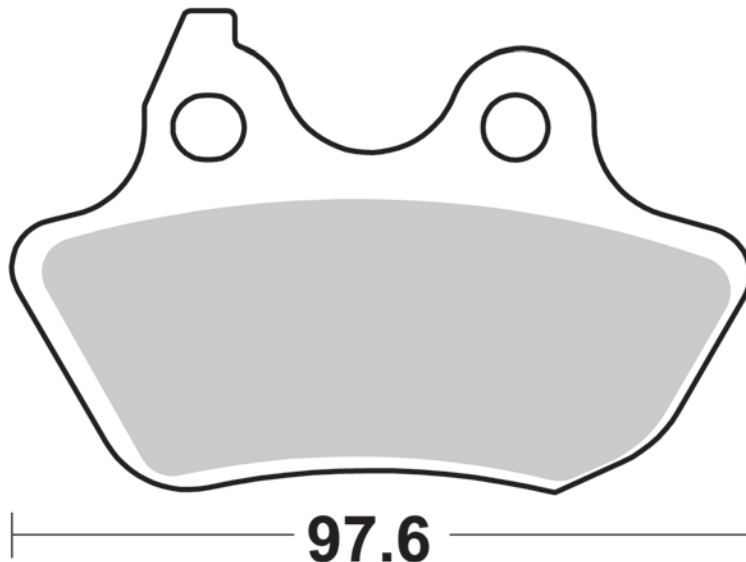

CM88

- Sinterizzata posteriore Harley Davidson
- Rear cruiser sintered pad

SM1

- Semimetallica polivalente
- Semi-metallic pad

63.9

97.5

8.0

63.6