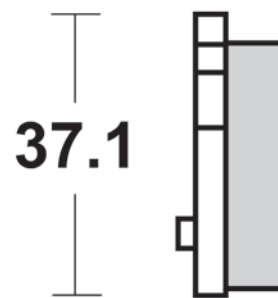

FL > pastiglia anteriore sinistra / front left pad
FR > pastiglia anteriore destra / front right pad
R > pastiglia posteriore / rear pad

Le immagini hanno il solo scopo di presentare i prodotti.
The images used are aimed at presenting the products only.

904

P50

- Sinterizzata stradale ant. uso sportivo
- Front sintered pad

SM1

- Semimetallica polivalente
- Semi-metallic pad

37.1

99.6

11.8

MODELLO MODEL	CC	ANNO YEAR	POSIZIONE POSITION
MBK			
SKYLINER	400	2004	R
YAMAHA			
YP G GRAND MAJESTY [japan]	250	2004-2005	R

MODELLO MODEL	CC	ANNO YEAR	POSIZIONE POSITION
YP MAJESTY	400	2004-2013	R
YP MAJESTY ABS	400	2007-2013	R
XP T-MAX	500	2004-2011	R
XP T-MAX ABS	500	2008-2011	R