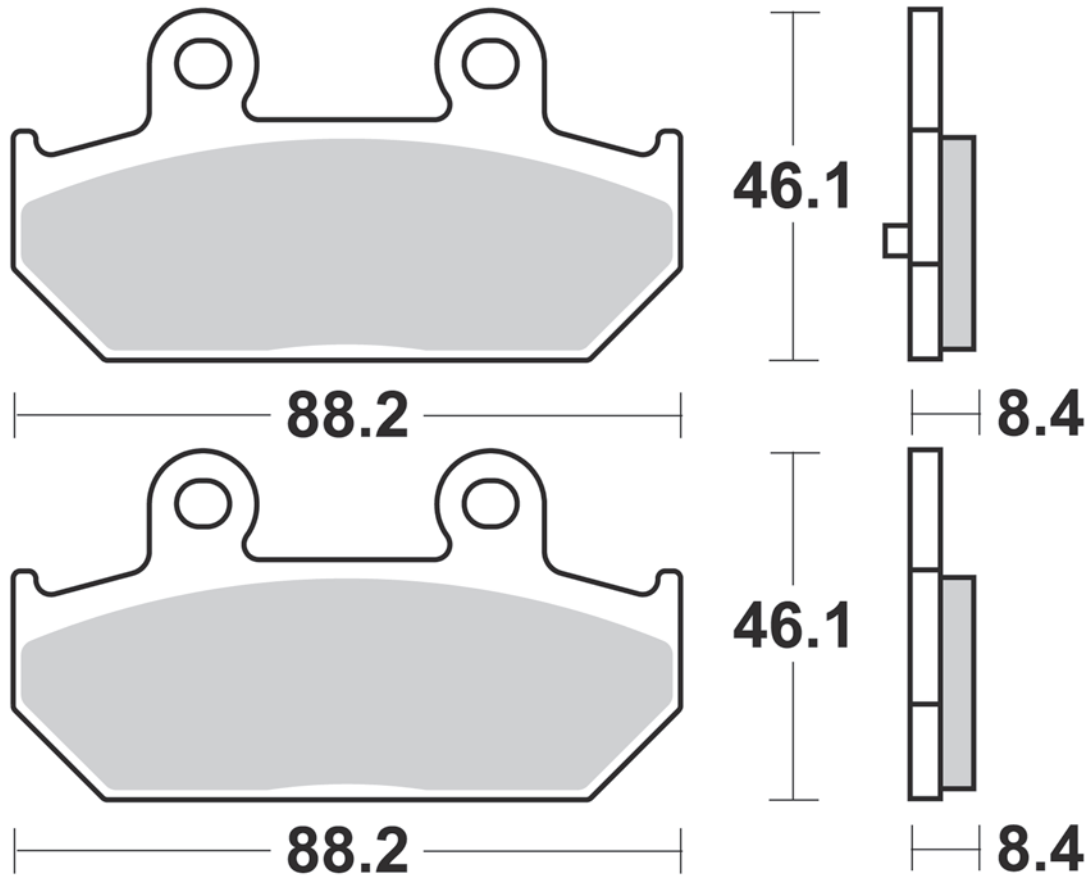

896

SM1

- Semimetallica polivalente
- Semi-metallic pad

MODELLO MODEL	CC	ANNO YEAR	POSIZIONE POSITION
SUZUKI			
BURGMAN ABS	400	2011-2019	R
BURGMAN twin disk	400	2006-2015	R
BURGMAN (4 fori / holes)	650	2002-2005	R

MODELLO MODEL	CC	ANNO YEAR	POSIZIONE POSITION
BURGMAN (5 fori / holes)	650	2004-2012	R
BURGMAN ABS	650	2004-2015	R
BURGMAN ABS EXECUTIVE	650	2013-2018	R