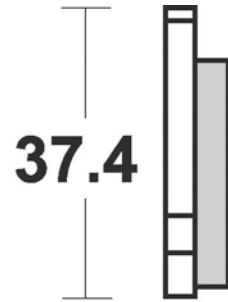

782

CM55

- Sinterizzata stradale ant. uso sportivo
- Front sintered pad

SM1

- Semimetallica polivalente
- Semi-metallic pad

P50

- Sinterizzata stradale ant. uso sportivo
- Front sintered pad

37.4