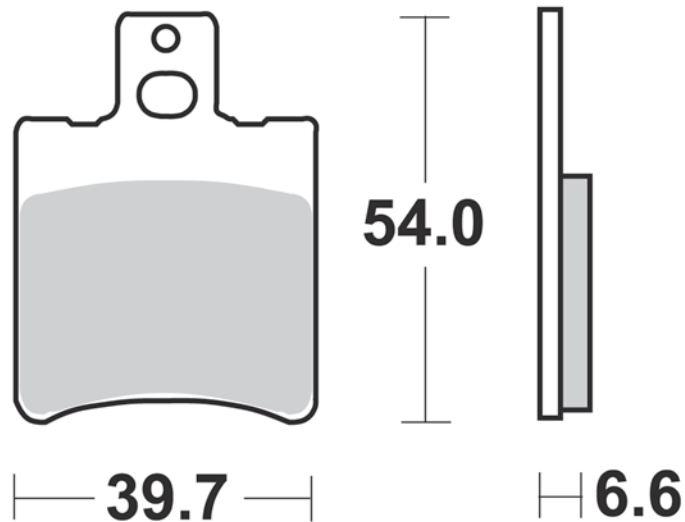

779

SM1

- Semimetallica polivalente
- Semi-metallic pad

MODELLO MODEL	CC	ANNO YEAR	POSIZIONE POSITION
APRILIA			
RS REPLICA	250	1995-2003	R
CAGIVA			
CUCCIOLO	125	1999	FL
MBK			
NITRO	50	1997-2010	FL

MODELLO MODEL	CC	ANNO YEAR	POSIZIONE POSITION
PIAGGIO			
FREE	50	2002	FL
SUZUKI			
AP	50	1994-1999	FL
YAMAHA			
JOG Z	50	1991	FL