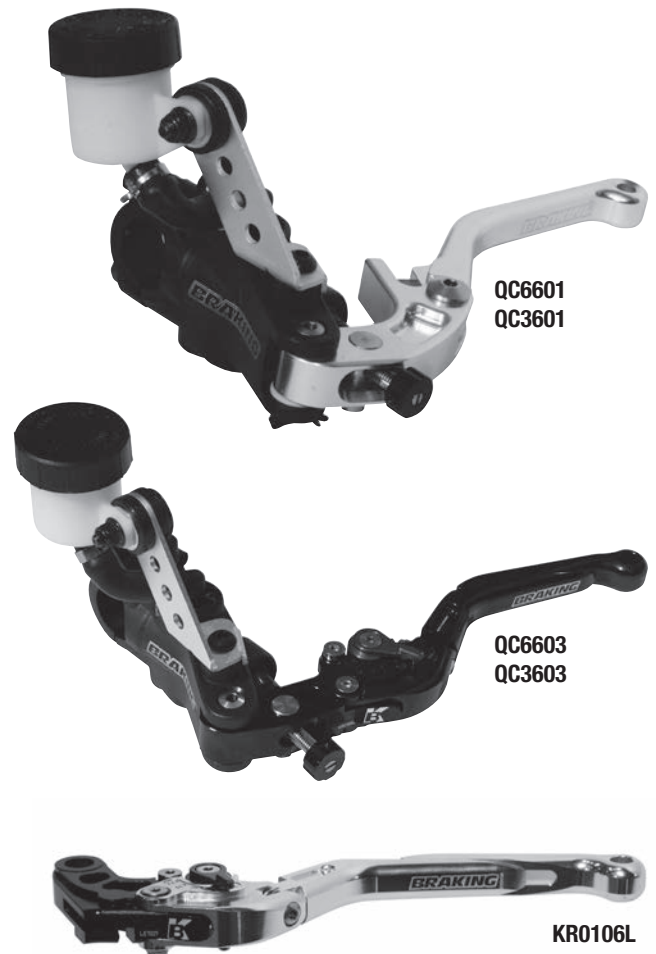

RS-C1

The entry level radial clutch master cylinder with full machined lever system.
It comes in 2 different piston diameters: 13-16

SERIES >	RS-C1
DESCRIPTION >	M-CYLINDER CLUTCH CAST
PART NO. >	QC3601 (Ø13); QC6601 (Ø16); QC3603 (Ø13); QC6603 (Ø16)
CHARACTERISTICS >	• RADIAL TYPE • SILVER FOLDING LEVER FULLY MACHINED (QC3601-QC6601) • MULTI-ADJUST BLACK CLUTCH LEVER (QC6603-QC3603) • OIL 12CC RESERVOIR INCLUDED • MIRROR CONNECTION INCLUDED
ACCESSORIES >	TX - RX LINES & FITTINGS MULTI-ADJUST LEVER (PART NO.: KR0106L)

La pompa frizione radiale con leva snodata ricavata dal pieno.
In due misure di diametro pistoni: 13-16

SERIE >	RS-C1
DESCRIZIONE >	POMPA FRIZIONE FUSA
CODICE >	QC3601 (Ø13); QC6601 (Ø16); QC3603 (Ø13); QC6603 (Ø16)
CARATTERISTICHE >	• TIPO RADIALE • LEVA SILVER RIPIEGABILE RICAVATA DAL PIENO (QC3601-QC6601) • LEVA PLURIREGOLABILE NERA RICAVATA DAL PIENO (QC6603-QC3603) • SERBATOIO DELL'OLIO DA 12CC INCLUSO • BRACCIALETTO PER SPECCHIETTO INCLUSO
ACCESSORI >	TUBI TX E RACCORDI RX LEVA MULTI REGOLABILE (CODICE: KR0106L)