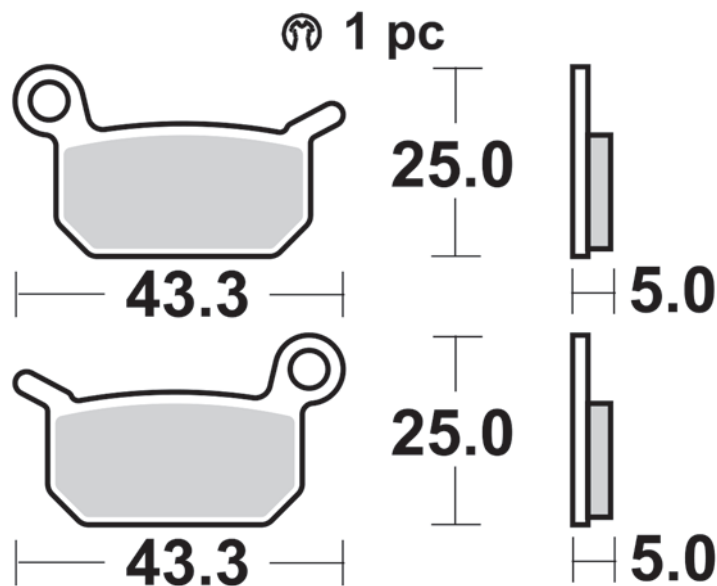

897

CM44

- Sinterizzata off-road
- Offroad sintered pad

MODELLO MODEL	CC	ANNO YEAR	POSIZIONE POSITION
KTM			
LC	50	2002-2005	FL
SX	50	2006-2018	R
SX	50	2006-2018	FL

MODELLO MODEL	CC	ANNO YEAR	POSIZIONE POSITION
SX JUNIOR	50	2006-2007	FL
SX MINI	50	2010-2018	R
SX MINI	50	2010-2018	FL
SX SENIOR ADVENTURE (Rear Drum Model)	50	2002-2007	FL
SX	65	2004-2008	R