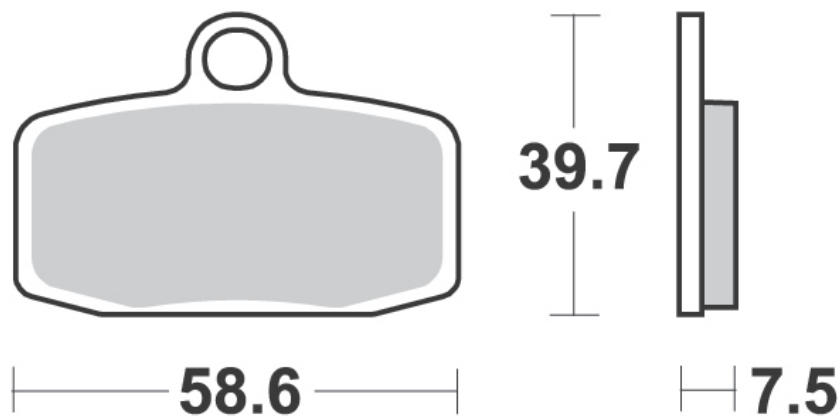

955

1. **CM44**
2. Sinterizzata off-road
   - Offroad sintered pad

MODELLO MODEL	CC	ANNO YEAR	POSIZIONE POSITION
HUSQVARNA			
TC 17/14	85	2014-2017	FL
TC 19/16	85	2014-2018	FL
KTM			
SX	85	2012-2019	FL

MODELLO MODEL	CC	ANNO YEAR	POSIZIONE POSITION
SX 19/16	85	2013-2019	FL
FREERIDE R	250	2012-2017	FL
FREERIDE	350	2012-2017	FL
FREERIDE E	350	2012-2013	FL