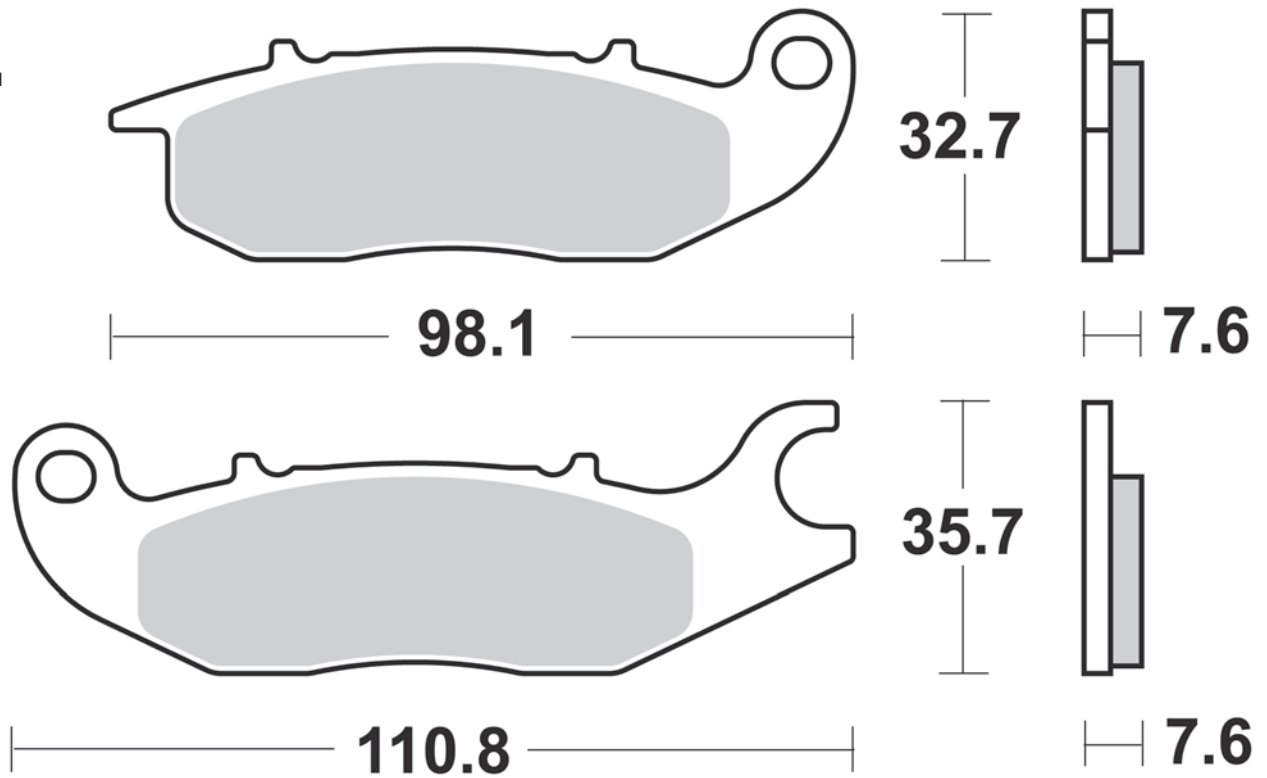

902

SM1

- Semimetallica polivalente
- Semi-metallic pad

MODELLO MODEL	CC	ANNO YEAR	POSIZIONE POSITION
HONDA			
CBF (Rear Drum Model)	125	2009-2012	FR
CBR R	125	2003-2017	FR
INNOVA ANF (Rear Drum Model)	125	2003-2012	FR
MSX (GROM)	125	2013-2017	FR

MODELLO MODEL	CC	ANNO YEAR	POSIZIONE POSITION
RIEJU			
NKD	50	2008-2010	FL