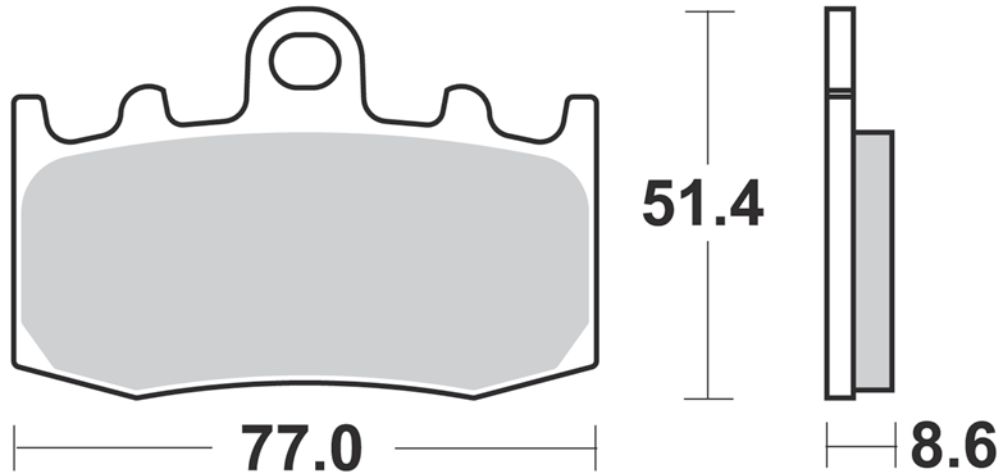

892

CM55

- Sinterizzata stradale ant. uso sportivo
- Front sintered pad

P50

- Sinterizzata stradale ant. uso sportivo
- Front sintered pad

SM1

- Semimetallica polivalente
- Semi-metallic pad

MODELLO MODEL	CC	ANNO YEAR	POSIZIONE POSITION
BMW			
R 850 RT Integral ABS	850	2001-2004	FL/FR
R 1100 S	1100	2001-2006	FL/FR
R 1100 S BOXER CUP REPLIKA	1100	2003-2006	FL/FR
R 1150 GS (Brembo caliper)	1150	2002-2004	FL/FR
R 1150 GS ADVENTURE	1150	2002-2005	FL/FR
R 1150 RT	1150	2001-2005	FL/FR
R 1150 RT ABS	1150	2001-2005	FL/FR
HP2 Megamoto	1200	2007-2010	FL/FR
K 1200 GT ABS	1200	2002-2007	FL/FR

MODELLO MODEL	CC	ANNO YEAR	POSIZIONE POSITION
K 1200 R	1200	2004-2008	FL/FR
K 1200 RS	1200	2001-2006	FL/FR
K 1200 S / ABS	1200	2004-2007	FL/FR
R 1200 GS	1200	2004-2012	FL/FR
R 1200 GS - ABS	1200	2004-2012	FL/FR
R 1200 GS ADVENTURE	1200	2006-2013	FL/FR
R 1200 RT	1200	2005-2013	FL/FR
R 1200 ST	1200	2005-2008	FL/FR
K 1300 GT	1300	2009-2010	FL/FR
K 1300 S	1300	2009-2015	FL/FR

893

CM55

- Sinterizzata stradale ant. uso sportivo
- Front sintered pad

CM66

- Semimetallica uso racing
- Semi-metallic pad racing use only

P50

- Sinterizzata stradale ant. uso sportivo
- Front sintered pad

- 4 pastiglie per confezione
- 4 pads per set