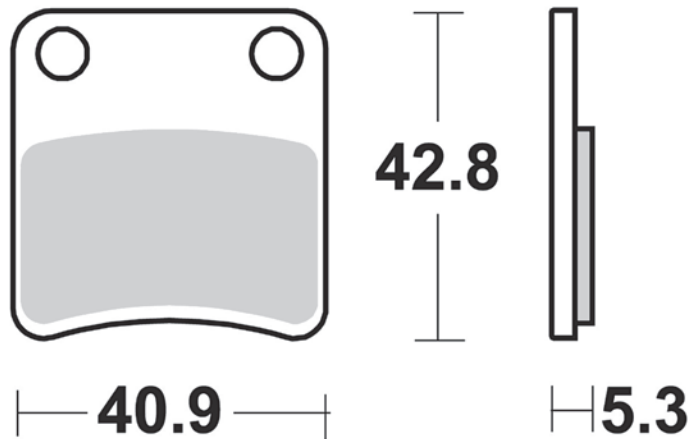

983

SM1

- Semimetallica polivalente
- Semi-metallic pad

PARKING BRAKE

MODELLO MODEL	CC	ANNO YEAR	POSIZIONE POSITION
APRILIA			
SRV	850	2012-2016	R
SRV ABS ATC	850	2012-2016	R
BMW			
C 600 SPORT	600	2012-2015	R
GILERA			
FUOCO	500	2007-2014	R
GP 800	800	2008-2012	R
HONDA			
SILVER WING	400	2006-2008	R
SILVER WING	600	2001-2007	R
SILVER WING ABS	600	2003-2007	R
DN-01	680	2008-2012	R
NC S DCT	750	2014-2018	R
NC X DCT	750	2014-2018	R

MODELLO MODEL	CC	ANNO YEAR	POSIZIONE POSITION
PIAGGIO			
MP3	125	2007-2008	R
MP3 IBRIDO	125	2009-2012	R
MP3 IE	125	2008-2011	R
MP3 YOURBAN	125	2011-2012	R
MP3	250	2006-2008	R
MP3 LT	250	2009	R
MP3 MIC	250	2008-2009	R
MP3 LT SPORT ABS	300	2014-2018	R
MP3 LT TOURING	300	2011-2012	R
MP3 TOURING	300	2011-2012	R
MP3 YOURBAN IE	300	2011-2018	R
MP3 LT Touring Business ABS	500	2014-2015	R
MP3 LT Touring Sport ABS	500	2014-2015	R