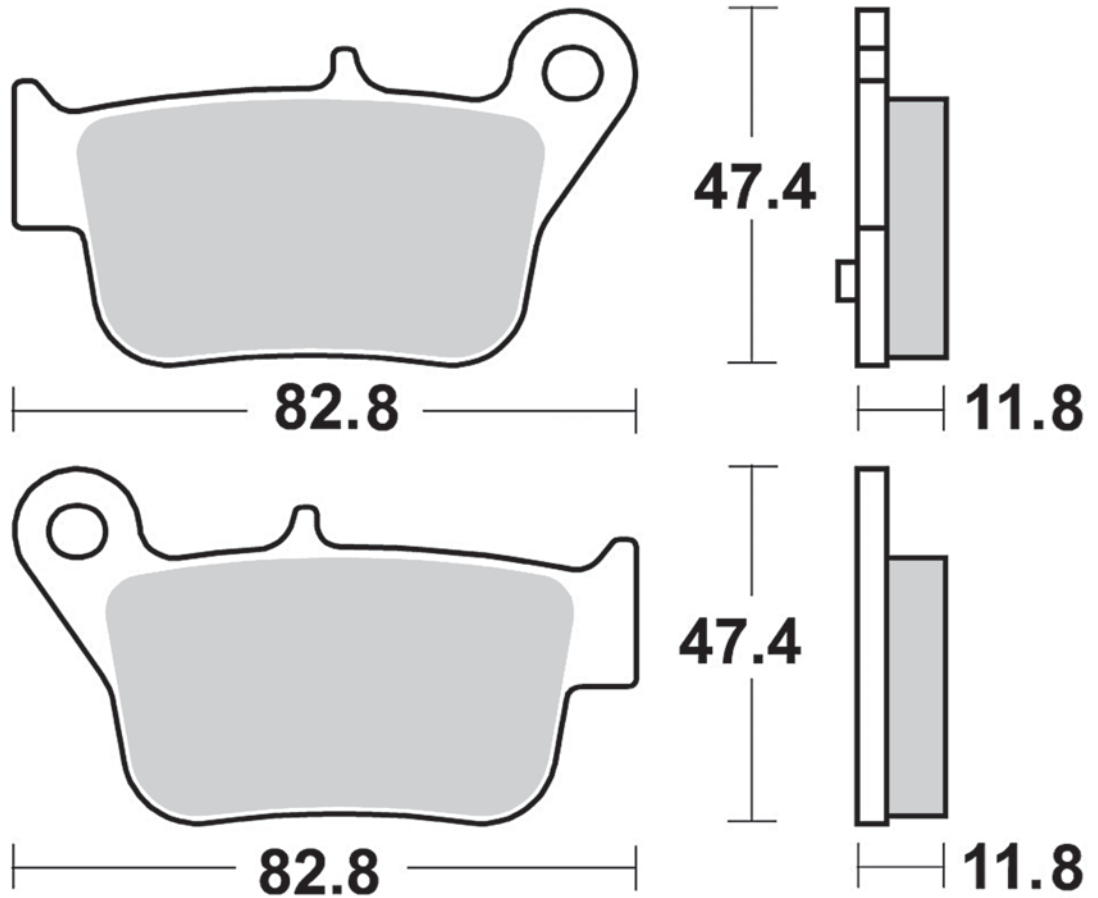

985

1. **SM1**
2. Semimetallica polivalente
   - Semi-metallic pad

MODELLO MODEL	CC	ANNO YEAR	POSIZIONE POSITION
SYM			
MAXSYM	400	2011-2015	R
MAXSYM ABS	400	2012-2017	R
MAXSYM i	600	2014-2018	R
MAXSYM i SPORT	600	2018	R