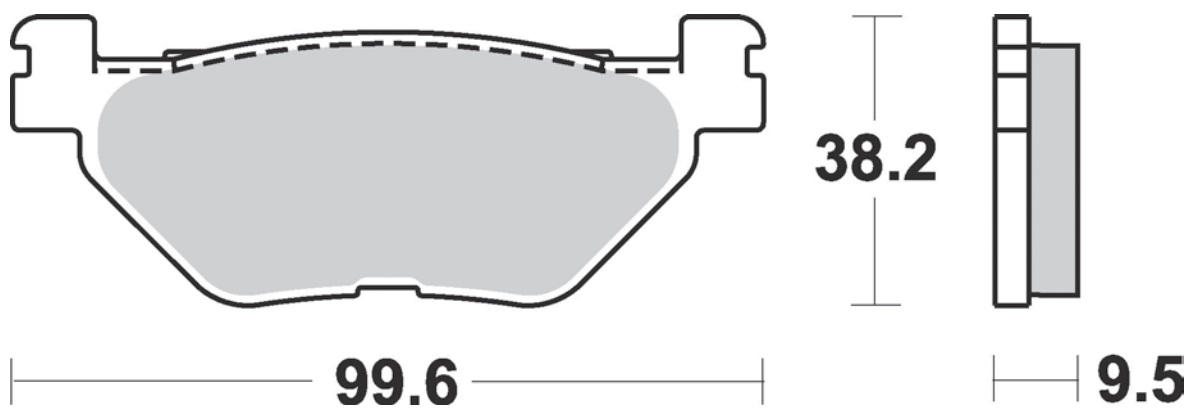

903

SM1

- Semimetallica polivalente
- Semi-metallic pad

MODELLO MODEL	CC	ANNO YEAR	POSIZIONE POSITION
YAMAHA			
TDM	900	2002-2014	R
SCR	950	2017	R
SCR	950	2018	R
XV	950	2014-2015	R
XV ABS	950	2014-2016	R
XV R ABS	950	2014-2018	R
XV RACER ABS	950	2015-2018	R
XT Z SUPER TENERE	1200	2010-2018	R
XT Z SUPER TENERE WORLDCROSSER	1200	2016	R
XT ZE SUPER TENERE	1200	2014-2018	R

MODELLO MODEL	CC	ANNO YEAR	POSIZIONE POSITION
FJR	1300	2001-2004	R
FJR ABS	1300	2003-2013	R
FJR ABS	1300	2015-2018	R
FJR AE	1300	2014-2018	R
FJR AS	1300	2015-2018	R
XVS CU CUSTOM	1300	2014-2016	R
XVS MIDNIGHT STAR	1300	2007-2016	R
V MAX	1700	2009-2016	R
XV PC ROAD STAR WARRIOR	1700	2002-2007	R
XV A CASUAL FULL DRESS	1900	2016	R
XV A MIDNIGHT STAR	1900	2006-2016	R