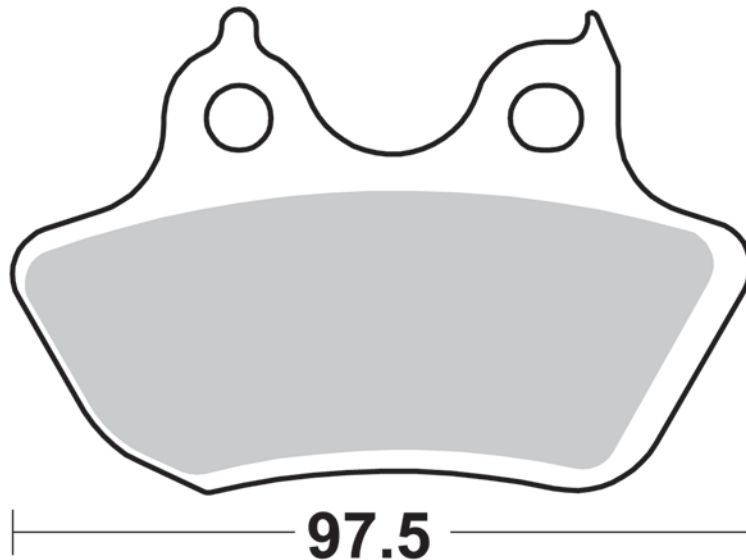

CM88

- Sinterizzata posteriore Harley Davidson
- Rear cruiser sintered pad

SM1

- Semimetallica polivalente
- Semi-metallic pad

63.9

97.5

8.0

63.6