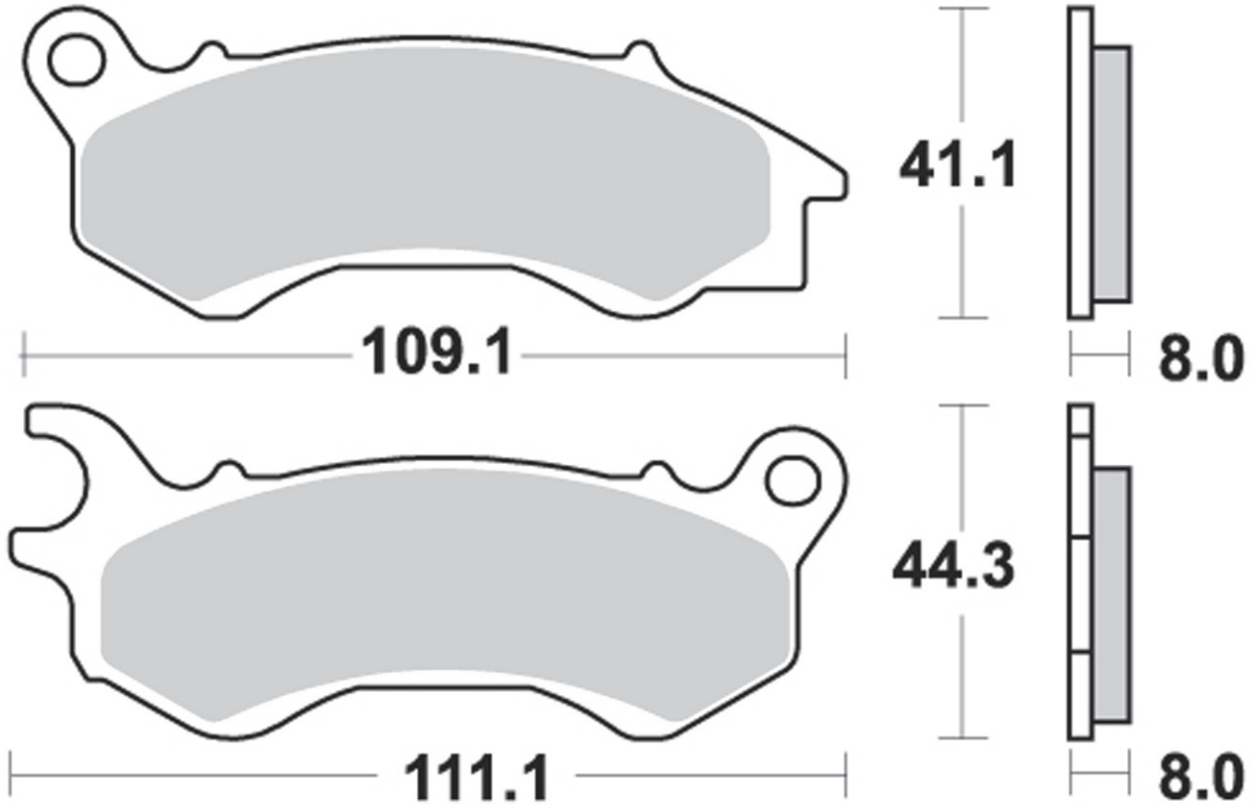

954

- SM1**
- Semimetallica polivalente
 - Semi-metallic pad

MODELLO MODEL	CC	ANNO YEAR	POSIZIONE POSITION
HONDA			
NSC R (Rear Drum Model)	50	2012-2017	FL
VISION 14 WHEEL (Rear Drum Model)	50	2012-2015	FL
VISION 16 WHEEL (Rear Drum Model)	50	2012-2017	FL
VISION 14 WHEEL (Rear Drum Model)	110	2012-2015	FL