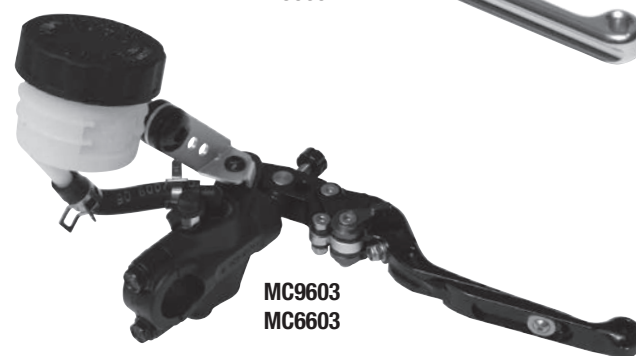

MC9601
MC6601
MC3601MC9603
MC6603

KR0106R

KR0024

RS-C1

The entry level radial clutch master cylinder with full machined lever system.
It comes in 2 different piston diameters: 13-16

SERIES >	RS-C1
DESCRIPTION >	M-CYLINDER CLUTCH CAST
PART NO. >	QC3601 (Ø13); QC6601 (Ø16); QC3603 (Ø13); QC6603 (Ø16)
CHARACTERISTICS >	<ul style="list-style-type: none"> • RADIAL TYPE • SILVER FOLDING LEVER FULLY MACHINED (QC3601-QC6601) • MULTI-ADJUST BLACK CLUTCH LEVER (QC6603-QC3603) • OIL 12CC RESERVOIR INCLUDED • MIRROR CONNECTION INCLUDED
ACCESSORIES >	TX - RX LINES & FITTINGS MULTI-ADJUST LEVER (PART NO.: KR0106L)