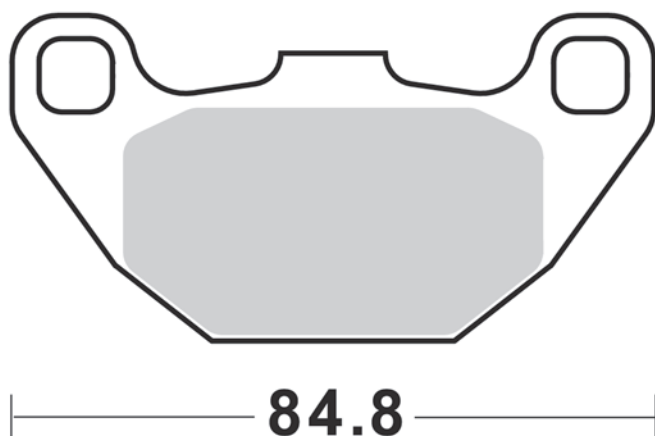

FL > pastiglia anteriore sinistra / front left pad
FR > pastiglia anteriore destra / front right pad
R > pastiglia posteriore / rear pad

Le immagini hanno il solo scopo di presentare i prodotti.
The images used are aimed at presenting the products only.

PASTIGLIE / PADS

869

SM1
• Semimetallica polivalente
• Semi-metallic pad

MODELLO MODEL	CC	ANNO YEAR	POSIZIONE POSITION
KYMCO			
AGILITY 2T R16 (Rear Drum Model)	50	2008-2017	FL
AGILITY 4T R16 (Rear Drum Model)	50	2008-2017	FL
AGILITY CARRY (Rear Drum Model)	50	2011-2017	FL
LIKE 2T (Rear Drum Model)	50	2009	FL
LIKE 4T (Rear Drum Model)	50	2009	FL
MXER	50	2003	FL/FR
MXU	50	2005	FL/FR
PEOPLE	50	1999-2011	FL
PEOPLE S 2T	50	2005-2010	FL
PEOPLE S 4T	50	2006-2011	FL
SUPER 8 2T (Rear Drum Model)	50	2009-2017	FL
SUPER 8 4T (Rear Drum Model)	50	2009-2017	FL
SUPER 9 LC	50	2002-2007	R
YUP NEW CLASSIC	50	2001	FL
AGILITY CARRY (Rear Drum Model)	125	2011-2017	FL
AGILITY R16	125	2008-2016	FL
AGILITY R16 PLUS	125	2014	FL
AGILITY RS (Rear Drum Model)	125	2009-2010	FL
LIKE	125	2009	FL
LOOKER S	125	2007-2008	FL
MXER	125	2002-2007	R

MODELLO MODEL	CC	ANNO YEAR	POSIZIONE POSITION
PEOPLE (Rear Drum Model)	125	1999-2014	FL
PEOPLE ONE (Rear Drum Model)	125	2013-2015	FL
PEOPLE S (Rear Drum Model)	125	2005-2006	FL
PEOPLE S DD	125	2007-2014	FL
SUPER 8	125	2008-2010	FL
SUPER 9	125	2000	R
AGILITY R16	150	2008-2012	FL
MXER	150	2002-2007	R
MXU	150	2005	FL/FR
PEOPLE	150	1999-2004	FL
AGILITY R16	200	2009-2017	FL
AGILITY R16i PLUS	200	2014-2017	FL
LIKE	200	2009	FL
PEOPLE S	200	2007-2014	FL
PEOPLE S (Rear Drum Model)	200	2005-2006	FL
SUPER 9	250	2000	R
SYM			
HD	125	2004-2007	FL
JOYRIDE	125	2001-2004	R
JOYRIDE	150	2001-2002	R
HD	200	2004-2007	FL
JOYRIDE	200	2001-2006	R