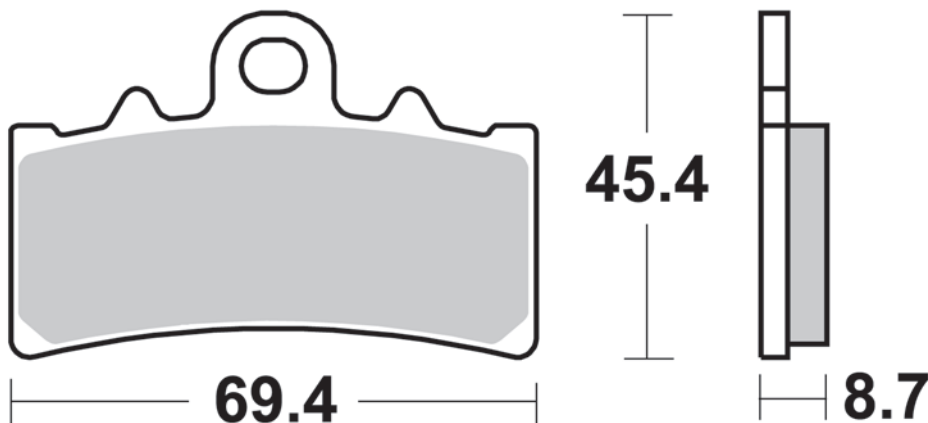

FL > pastiglia anteriore sinistra / front left pad
FR > pastiglia anteriore destra / front right pad
R > pastiglia posteriore / rear pad

Le immagini hanno il solo scopo di presentare i prodotti.
The images used are aimed at presenting the products only.

952

1. **CM55**
2. Sinterizzata stradale ant. uso sportivo
   - Front sintered pad

MODELLO MODEL	CC	ANNO YEAR	POSIZIONE POSITION
KTM			
DUKE	125	2011-2015	FL
DUKE ABS	125	2016-2018	FL
RC	125	2014-2017	FL
DUKE	200	2012-2015	FL
RC	200	2014-2016	FL

MODELLO MODEL	CC	ANNO YEAR	POSIZIONE POSITION
DUKE ABS	250	2018	FL
DUKE ABS	390	2013-2018	FL
RC	390	2014-2016	FL
BMW			
G 310 GS ABS	310	2017	FL
G 310 R ABS	310	2016-2017	FL