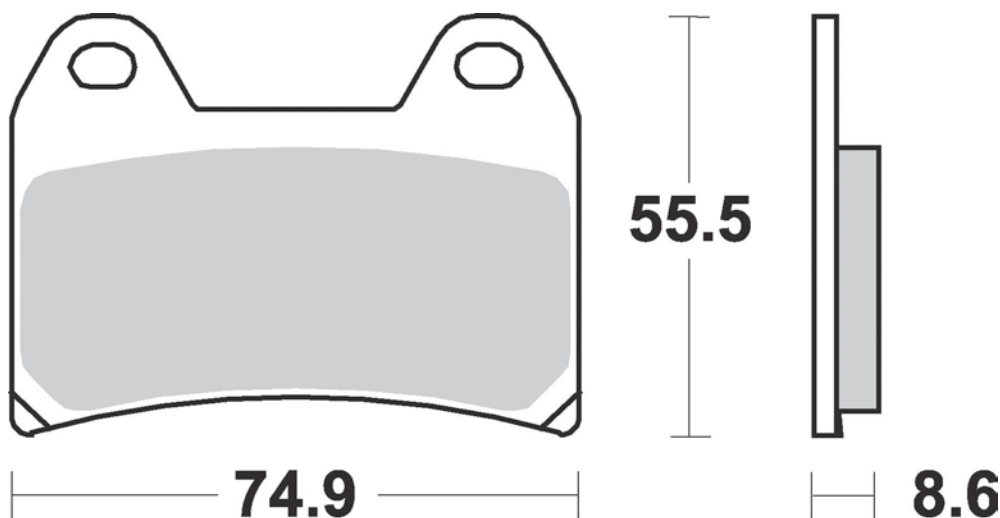

FL > pastiglia anteriore sinistra / front left pad
FR > pastiglia anteriore destra / front right pad
R > pastiglia posteriore / rear pad

Le immagini hanno il solo scopo di presentare i prodotti.
The images used are aimed at presenting the products only.

PASTIGLIE / PADS

784

1. **CM55**
2. Sinterizzata stradale ant. uso sportivo
   - Front sintered pad
3. **CM66**
4. Semimetallica uso racing
   - Semi-metallic pad racing use only
5. **P50**
6. Sinterizzata stradale ant. uso sportivo
   - Front sintered pad
7. **SM1**
8. Semimetallica polivalente
   - Semi-metallic pad

MODELLO MODEL	CC	ANNO YEAR	POSIZIONE POSITION
APRILIA			
RS PISTA	250	2004	FL/FR
RS REPLICA	250	1998-2003	FL/FR
PEGASO STRADA	650	2005-2009	FL
DORSODURO FACTORY	750	2010-2013	FL/FR
RST Futura	1000	2001-2004	FL/FR
RSV	1000	1998-2000	FL/FR
RSV R	1000	2000	FL/FR
RSV SP	1000	1999-2000	FL/FR
SL 1000 FALCO	1000	2000	FL/FR
SL 1000 FALCO	1000	2001	FR
SL 1000 FALCO	1000	2000-2004	FL/FR
SL 1000 FALCO	1000	2002-2004	FL/FR
TUONO FIGHTER	1000	2002-2005	FL/FR
TUONO R (2 pads per caliper)	1000	2002-2009	FL/FR
TUONO V4 R	1000	2011-2013	FL/FR
TUONO V4 R APRC	1000	2011-2013	FL/FR
DORSODURO	1200	2011-2013	FL/FR
DORSODURO ABS	1200	2011-2012	FL/FR
BENELLI			
LEONCINO	500	2016	FL/FR
TNT	899	2016	R
TNT	899	2008-2015	FL/FR
TNT	899	2008-2016	FL/FR
TNT S	899	2008-2011	FL/FR
TRE K	899	2011-2016	FL/FR
TORNADO TRE	900	2001-2002	FL/FR
TNT	1130	2004-2006	FL/FR
TRE K	1130	2007-2017	FL/FR
BIMOTA			
DB4 I.E.	904	2000-2001	FL/FR
SB8K GOBERT	1000	2006	FL/FR
SB8R	1000	1997-2000	FL/FR
BMW			
G 650 X Moto	650	2007-2009	FL
F 800 GT ABS	800	2013-2017	FL/FR
F 800 R	800	2009-2014	FL/FR
F 800 S	800	2006-2010	FL/FR
F 800 ST	800	2006-2012	FL/FR
R NINE T PURE	1200	2017-2019	FL/FR
R NINE T RACER	1200	2017-2019	FL/FR
R NINE T SCRAMBLER	1200	2016-2019	FL/FR
R NINE T URBAN G/S	1200	2017-2019	FL/FR
CAGIVA			
RAPTOR	650	2001-2007	FL/FR
V-RAPTOR	650	2001-2005	FL/FR
RAPTOR	1000	2000-2006	FL/FR
V-RAPTOR	1000	2000-2006	FL/FR
XTRA-RAPTOR	1000	2002-2004	FL/FR
DUCATI			

MODELLO MODEL	CC	ANNO YEAR	POSIZIONE POSITION
MONSTER	400	2001-2006	FL
MONSTER	600	2000-2002	FL
MONSTER	620	2002-2005	FL/FR
MONSTER single disk	620	2005-2006	FL
MULTISTRADA single disk	620	2005-2006	FL
SPORT	620	2003-2004	FL/FR
SS SUPERSPORT	620	2002-2005	FL/FR
MONSTER	696	2008-2014	FL/FR
MONSTER ABS	696	2010-2014	FL/FR
748 BIPOSTO	748	1998-2002	FL/FR
748 R	748	2000	FL/FR
748 S	748	1999-2002	FL/FR
748 SPS	748	1998-1999	FL/FR
MONSTER	750	2000-2002	FL/FR
SPORT	750	2000-2002	FL/FR
SS SUPERSPORT	750	2000-2002	FL/FR
HYPERMOTARD 796	800	2010-2012	FL/FR
MONSTER	800	2003-2004	FL/FR
MONSTER 796	800	2011-2014	FL/FR
MONSTER 796 ABS	800	2011-2014	FL/FR
SPORT	800	2003-2004	FL/FR
SS SUPERSPORT	800	2003-2005	FL/FR
848	850	2008-2010	FL/FR
STREETFIGHTER	850	2012-2015	FL/FR
MONSTER	900	2000-2004	FL/FR
SPORT	900	2002	FL/FR
SS SUPERSPORT	900	1998-2002	FL/FR
916 SPS	916	1997-1998	FL/FR
MONSTER S4	916	2001-2003	FL/FR
ST4	916	1998-2004	FL/FR
ST2	944	1997-2003	FL/FR
996 BIPOSTO	996	1999-2001	FL/FR
996 S	996	2001	FL/FR
996 SPS	996	1999-2001	FL/FR
MONSTER S4R	996	2003-2006	FL/FR
ST4 S	996	2001-2005	FL/FR
ST4 S ABS	996	2003-2006	FL/FR
998 BIPOSTO	998	2002-2003	FL/FR
998 S (two pads)	998	2002-2003	FL/FR
MONSTER	1000	2003-2005	FL/FR
MONSTER S	1000	2003-2005	FL/FR
MONSTER S2R	1000	2006-2007	FL/FR
MULTISTRADA DS	1000	2003-2006	FL/FR
MULTISTRADA DS S	1000	2005-2006	FL/FR
SS SUPERSPORT	1000	2003-2006	FL/FR
ST3	1000	2004-2006	FL/FR
ST3 S ABS	1000	2006-2007	FL/FR
HYPERMOTARD	1100	2007-2009	FL/FR
HYPERMOTARD EVO	1100	2010-2012	FL/FR
MONSTER 1100	1100	2009-2010	FL/FR