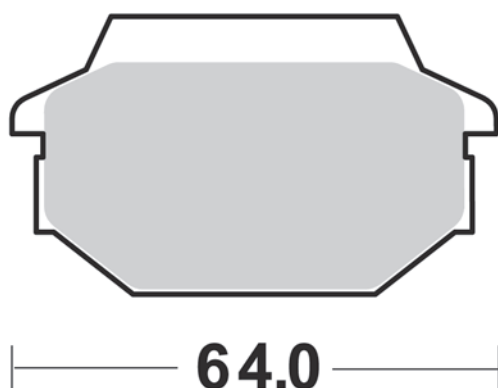

FL > pastiglia anteriore sinistra / front left pad
FR > pastiglia anteriore destra / front right pad
R > pastiglia posteriore / rear pad

Le immagini hanno il solo scopo di presentare i prodotti.
The images used are aimed at presenting the products only.

PASTIGLIE / PADS

869

SM1
• Semimetallica polivalente
• Semi-metallic pad

MODELLO MODEL	CC	ANNO YEAR	POSIZIONE POSITION
KYMCO			
AGILITY 2T R16 (Rear Drum Model)	50	2008-2017	FL
AGILITY 4T R16 (Rear Drum Model)	50	2008-2017	FL
AGILITY CARRY (Rear Drum Model)	50	2011-2017	FL
LIKE 2T (Rear Drum Model)	50	2009	FL
LIKE 4T (Rear Drum Model)	50	2009	FL
MXER	50	2003	FL/FR
MXU	50	2005	FL/FR
PEOPLE	50	1999-2011	FL
PEOPLE S 2T	50	2005-2010	FL
PEOPLE S 4T	50	2006-2011	FL
SUPER 8 2T (Rear Drum Model)	50	2009-2017	FL
SUPER 8 4T (Rear Drum Model)	50	2009-2017	FL
SUPER 9 LC	50	2002-2007	R
YUP NEW CLASSIC	50	2001	FL
AGILITY CARRY (Rear Drum Model)	125	2011-2017	FL
AGILITY R16	125	2008-2016	FL
AGILITY R16 PLUS	125	2014	FL
AGILITY RS (Rear Drum Model)	125	2009-2010	FL
LIKE	125	2009	FL
LOOKER S	125	2007-2008	FL
MXER	125	2002-2007	R

MODELLO MODEL	CC	ANNO YEAR	POSIZIONE POSITION
PEOPLE (Rear Drum Model)	125	1999-2014	FL
PEOPLE ONE (Rear Drum Model)	125	2013-2015	FL
PEOPLE S (Rear Drum Model)	125	2005-2006	FL
PEOPLE S DD	125	2007-2014	FL
SUPER 8	125	2008-2010	FL
SUPER 9	125	2000	R
AGILITY R16	150	2008-2012	FL
MXER	150	2002-2007	R
MXU	150	2005	FL/FR
PEOPLE	150	1999-2004	FL
AGILITY R16	200	2009-2017	FL
AGILITY R16i PLUS	200	2014-2017	FL
LIKE	200	2009	FL
PEOPLE S	200	2007-2014	FL
PEOPLE S (Rear Drum Model)	200	2005-2006	FL
SUPER 9	250	2000	R
SYM			
HD	125	2004-2007	FL
JOYRIDE	125	2001-2004	R
JOYRIDE	150	2001-2002	R
HD	200	2004-2007	FL
JOYRIDE	200	2001-2006	R