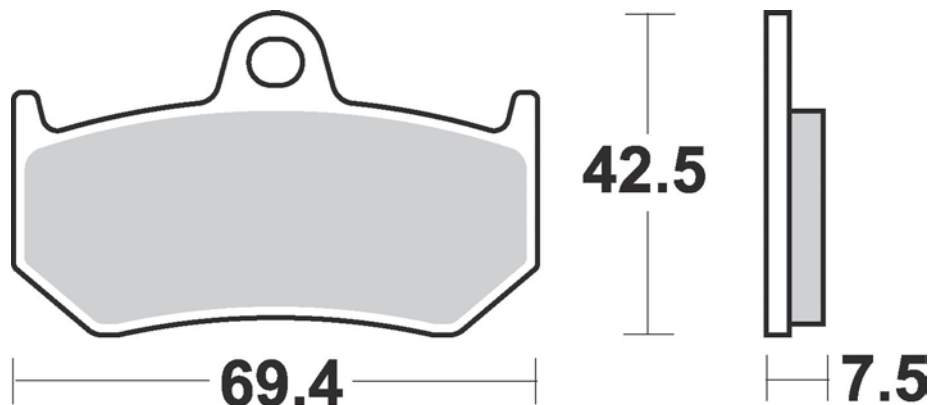

907

CM56

- Sinterizzata stradale post. uso sportivo
- Rear sintered pad

MODELLO MODEL	CC	ANNO YEAR	POSIZIONE POSITION
MV AGUSTA			
BRUTALE	750	2001-2006	R
BRUTALE S	750	2001-2006	R
BRUTALE SERIE ORO	750	2002-2006	R
F4	750	2000-2006	R
F4 S	750	2000-2006	R
F4 SENNA	750	2000-2006	R
F4 SERIE ORO	750	1998-1999	R
BRUTALE R	910	2006-2008	R
BRUTALE S	910	2006-2008	R
BRUTALE	920	2010-2012	R
BRUTALE	989	2008-2009	R
BRUTALE R	990	2010-2011	R
F4 312 R	1000	2007-2009	R

MODELLO MODEL	CC	ANNO YEAR	POSIZIONE POSITION
F4 312 RR	1000	2007-2008	R
F4 AGO	1000	2005	R
F4 FRECCIE TRICOLORI	1000	2010-2012	R
F4 MAMBA	1000	2004-2007	R
F4 R	1000	2006-2007	R
F4 R	1000	2010-2013	R
F4 RC	1000	2015-2018	R
F4 RR	1000	2010-2013	R
F4 S	1000	2004-2007	R
F4 SENNA	1000	2006	R
F4 TAMBURINI	1000	2006-2008	R
BRUTALE RR	1078	2008-2009	R
BRUTALE	1090	2013	R
BRUTALE R	1090	2012-2013	R
BRUTALE RR	1090	2010-2013	R